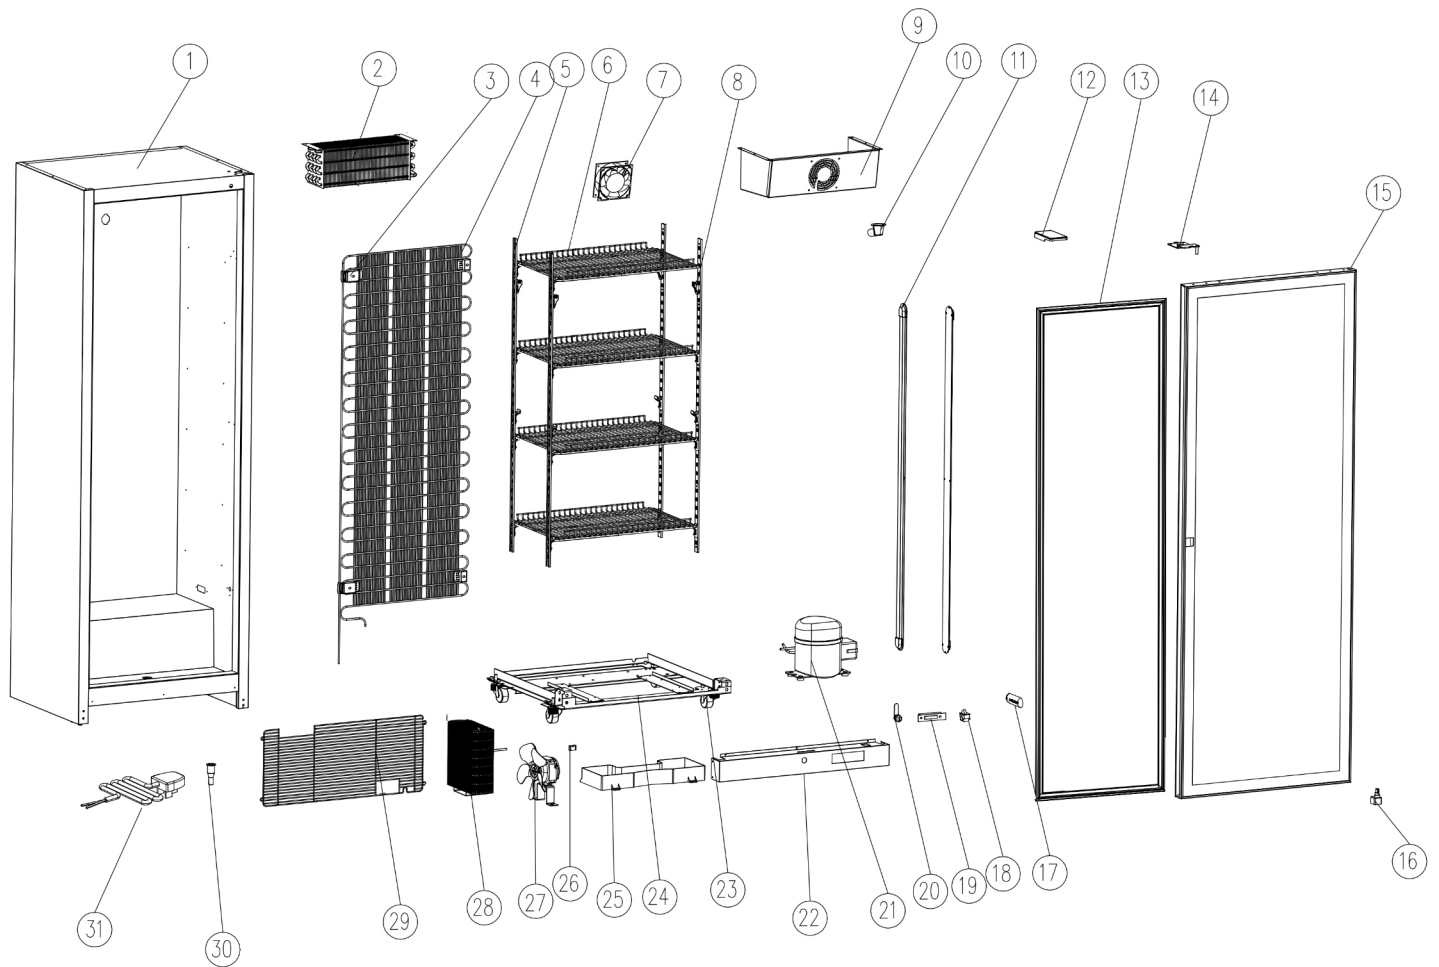

Parts Breakdown

Model RE-CN-0450B 48382

Parts Breakdown

Model RE-CN-0450B 48382

Item No.	Description	Position	Item No.	Description	Position	Item No.	Description	Position
AU705	Box for 48382	1	AU685	Electronic Thermostat for 48382	11, 19	AU710	Compressor Cover Front for 48382	22
AU676	Fin Evaporator for 48382	2	AU686	Top Hinge Cover for 48382	12	AU696	Two Inch Caster for 48382	23
AU677	Condenser Fixings for 48382	3	AU707	Fan Plate for 48382	13	AU711	Bottom Frame for 48382	24
AU678	External Condenser for 48382	4	AU688	Top Hinge for 48382	14	AU698	Water Connection Box for 48382	25
AU679	Rack Hangers for 48382	5	AU708	Door for 48382	15	AU699	Line Clamp for 48382	26
AU706	Wire Rack for 48382	6	AU690	Lower Hinge for 48382	16	AU700	Condenser Fan for 48382	27
AU681	Evaporator Fan for 48382	7	AU691	Thermal Head Cover for 48382	17	AU701	Condenser for 48382	28
AU682	Shelf Clamp for 48382	8	AU692	Fan Switch for 48382	18	AU712	Compressor Cover Behind for 48382	29
AU683	Evaporator Cover for 48382	9	AU693	Lock for 48382	20	AU703	Drain Pipe for 48382	30
AU684	Water Hopper for 48382	10	AU709	Compressor for 48382	21	AU704	Power Cord Plug for 48382	31