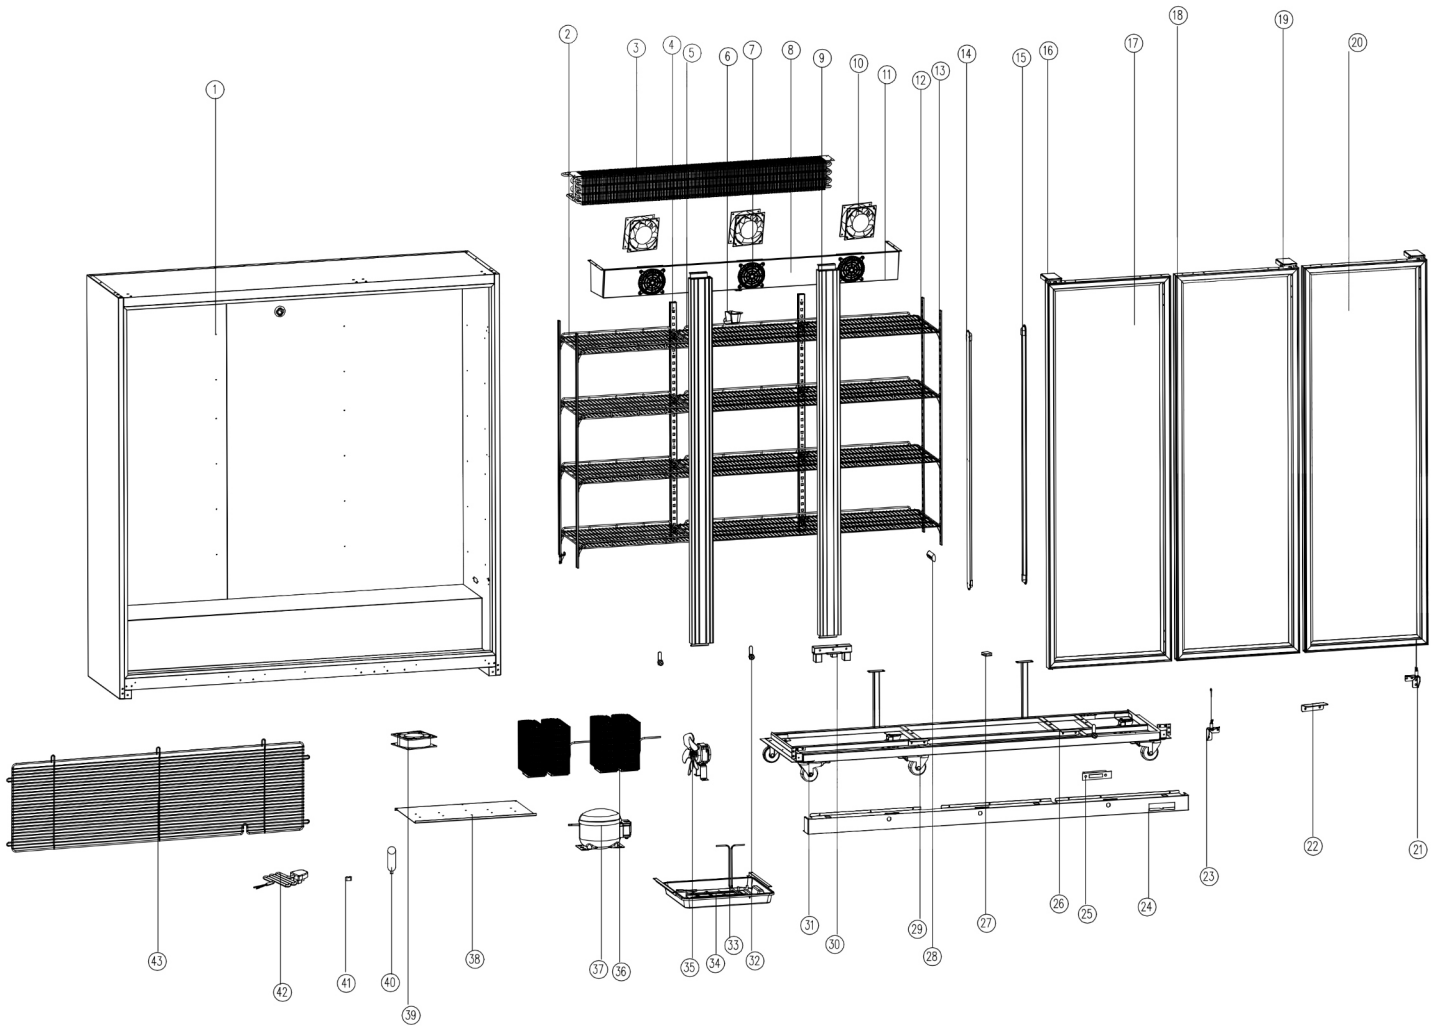

Parts Breakdown

Model RE-CN-1200B 48384

Parts Breakdown

Model RE-CN-1200B 48384

Item No.	Description	Position	Item No.	Description	Position	Item No.	Description	Position
AU747	Box for 48384	1	AU753	Top Left Hinge for 48384	16	AU762	Middle Door Lower Hinge for 48384	30
AU748	Steel Wire Rack for 48384	2	AU754	Left Door for 48384	17	AU732	Wheels with Brakes for 48384	31
AU749	Fin Evaporator for 48384	3	AU755	Door Seal for 48384	18	AU763	Lock for 48384	32
AU716	Rack Hangers for 48384	4, 13	AU727	Top Right Hinge for 48384	19	AU764	Forced Evaporation Tube for 48384	33
AU735	Shelf Large Clip for 48384	5	AU756	Right Door for 48384	20	AU765	Water Connection Box for 48384	34
AU684	Water Hopper for 48384	6	AU730	Lower Right Hinge for 48384	21	AU700	Condenser Fan for 48384	35
AU722	Fan Cover for 48384	7	AU757	Sacramento for 48384	22	AU766	Wire Tube Condenser for 48384	36
AU750	Evaporator Cover for 48384	8	AU736	Lower Left Hinge for 48384	23	AU767	Compressor for 48384	37
AU751	Middle Beam for 48384	9	AU758	Lower Left Hinge for 48384	24	AU768	Floor for 48384	38
AU681	Evaporator Fan for 48384	10	AU759	Electronic Thermostat for 48384	25	AU741	Fan for 48384	39
AU752	Evaporator Water Tray for 48384	11	AU760	Base for 48384	26	AU769	Filter for 48384	40
AU682	Shelf Clamp for 48384	12	AU761	Transformer for 48384	27	AU699	Line Clamp for 48384	41
AU720	Electronic Thermostat for 48384	14	AU691	Thermal Head Cover for 48384	28	AU770	Power Line for 48384	42
AU721	LED for 48384	15	AU734	Caster Wheels for 48384	29	AU771	Rear Cover of Press Room for 48384	43