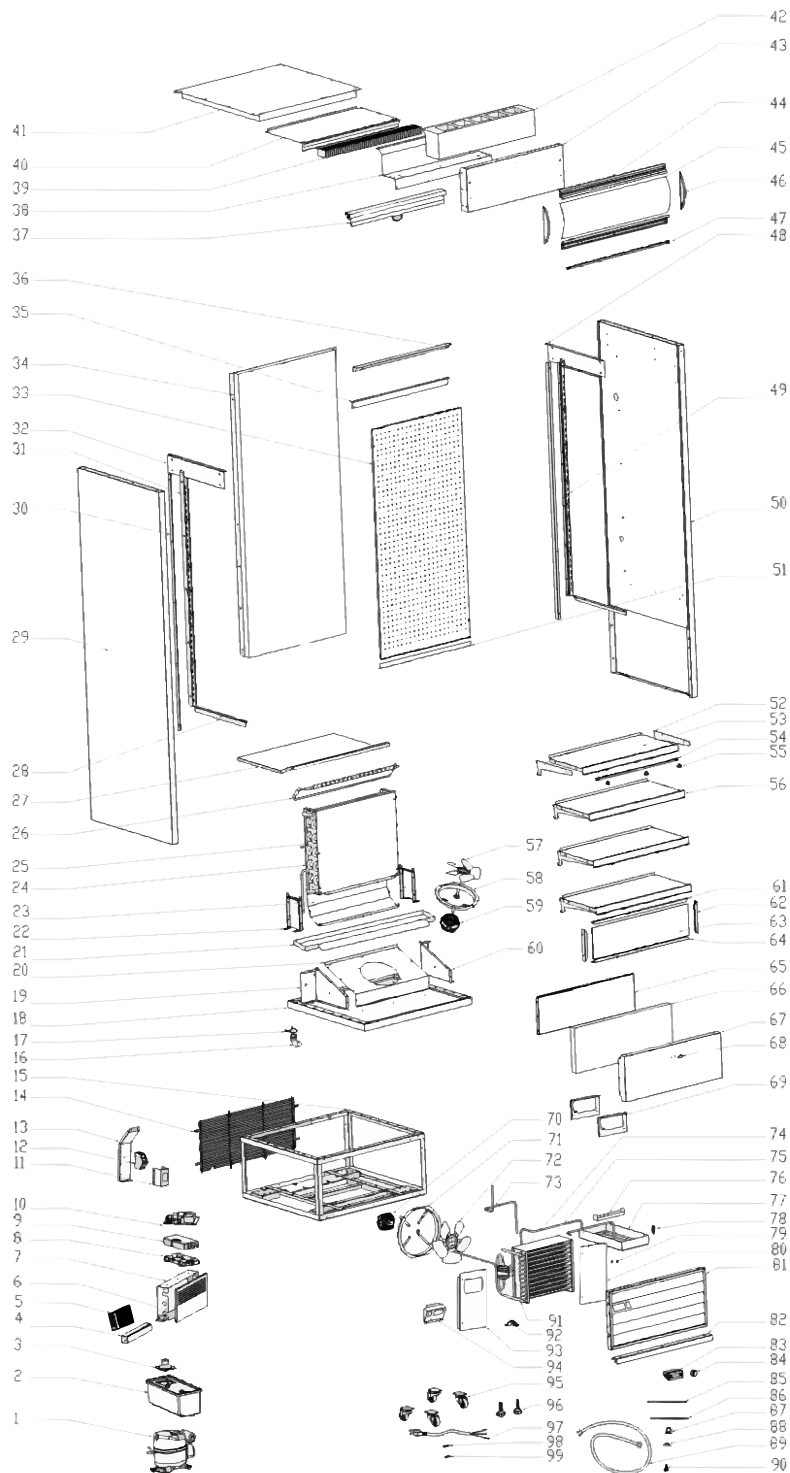

Parts Breakdown

Model RS-CN-0440-B 48480

Parts Breakdown

Model RS-CN-0440-B 48480

Item No.	Description	Position	Item No.	Description	Position	Item No.	Description	Position
AP390	Compressor for 48480	1	AT370	Evaporator Windshield for 48480	26	AT386	Rear Support of Air Inlet Panel for 48480	51
60587	Water Receiver for 48480	2	AT403	Air Inlet Panel - Plastic Coated for 48480	27	AT410	Support Pillar of Shelf - Plastic Coated for 48480	52
79304	Pipe for Evaporated Water for 48480	3	60610	Parry of Lower Air Intake for 48480	28	AT411	General Assembly for Shelf - Plastic Coated for 48480	53
60590	PVC Trucking for 48480	4	AQ661	Left Side Board for 48480	29	AT388	Constant Voltage Patch LED Light 2 for 48480	54
AT357	Switch Power Supply for 48480	5	60613	Dead Plate of Rear Foam for 48480	30	AD500	Jump Ring of LED for 48480	55
AT358	Cover of Terminal Box for 48480	6	AQ662	Left Support Pillar of Shelf for 48480	31	AT389	Price Tag Holder for 48480	56
AO860	Wiring Box for 48480	7	60615	Parry of Right Lining Plate for 48480	32	79366	Fan Blade for 48480	57
61167	Circuit Board Box for 48480	8	AT404	Ventilated Board - Plastic Coated for 48480	33	60641	Fan Guard for 48480	58
60594	Cover of Circuit Board Box for 48480	9	AT405	Upper Back Plate for 48480	34	AL374	Evaporator Fan Motor for 48480	59
AF546	Main Circuit Board for 48480	10	AT375	Damper of Back Foam for 48480	35	60643	Left Plate of Evaporator Motor for 48480	60
AT359	Leakage Circuit Breaker Cover for 48480	11	AT376	Back Upper Crosspiece for 48480	36	AT390	Decorating Strip of Glass Deflector for 48480	61
AT360	Leakage Circuit Breaker for 48480	12	AT377	Night Curtain for 48480	37	60645	Strip of Glass Deflector for 48480	62
AT361	Leakage Circuit Breaker Fixing Plate for 48480	13	AT406	Damper of Upper Air Outlet - Plastic Coated for 48480	38	AT391	Glass Deflector for 48480	63
AT362	Mesh Guard in Base for 48480	14	68470	Honeycomb Plate for 48480	39	AT392	Strip of Glass Deflector for 48480	64
AT363	Base for 48480	15	AT407	Cover of Upper Air Outlet - Plastic Coated for 48480	40	AT393	Lower Front Board Component for 48480	65
AO889	Water Pipe for 48480	16	AT408	Upper Cover Plate for 48480	41	AT394	PE Cotton for Lower Front Board for 48480	66
AL376	Circlip for 48480	17	60698	Lining Foam for 48480	42	AT412	Lower Front Board - Plastic Coated for 48480	67
AT364	Foam of Base Plate for 48480	18	AT409	Upper Front Board - Plastic Coated for 48480	43	AT413	Curtain Hook - Plastic Coated for 48480	68
60602	Left Board of Evaporator Cover for 48480	19	AT382	Lampshade Frame for 48480	44	68392	Water Box Bracket for 48480	69
AT365	Evaporator Motor Cover for 48480	20	AT383	Lampshade for 48480	45	AD518	Condenser Fan Motor for 48480	70
AT366	Evaporator Water Box for 48480	21	60628	Holder of Lampshade Frame for 48480	46	79365	Fan Guard for 48480	71
60604	Evaporator Holder for 48480	22	AT384	Constant Voltage Patch LED Light 1 for 48480	47	60640	Fan Blade for 48480	72
AT367	Evaporator Ventilation Damper for 48480	23	60629	Parry of Right Lining Plate for 48480	48	AT396	Connection Pipe for 48480	73
AT368	Evaporator for 48480	24	AQ669	Right Support Pillar of Shelf for 48480	49	70106	Dry Filter for 48480	74
AT369	Evaporator Damper for 48480	25	AQ670	Right Side Board for 48480	50	AT397	High Pressure Evaporation Tube for 48480	75