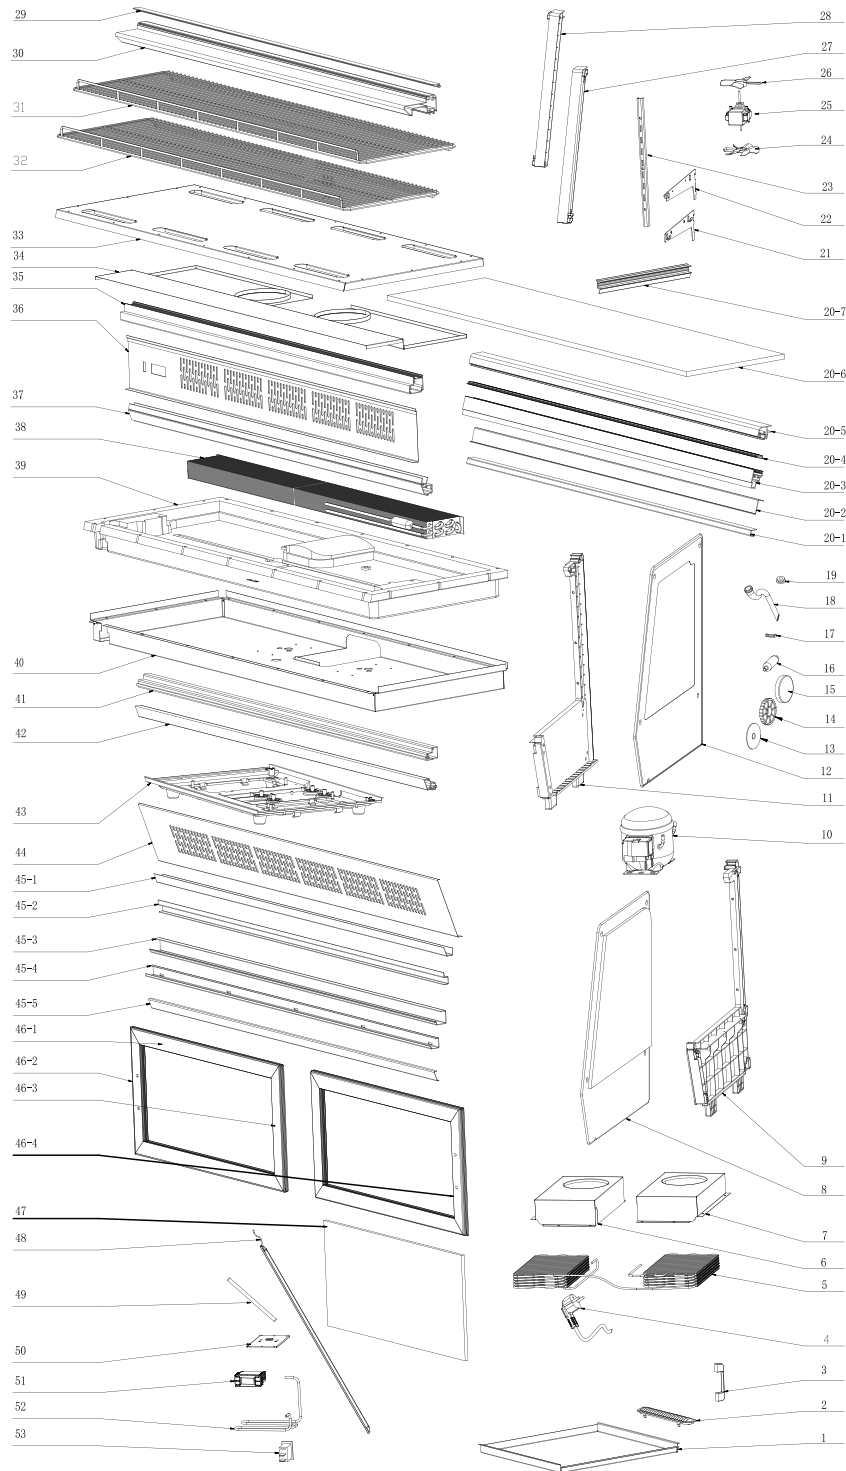

Parts Breakdown

Model RE-CN-250-1 48569

Parts Breakdown

Model RE-CN-250-1 48569

Item No.	Description	Position	Item No.	Description	Position	Item No.	Description	Position
AU081	Water Tray for 48569	1	AU088	Bottom Door Groove for 48569	20-4	AU106	Back Bottom Pillar for 48569	41
AU001	Air Outlet for 48569	2	AU089	Front Door Top Fix Pillar for 48569	20-5	AU107	Front Bottom Pillar for 48569	42
AT838	Handle for 48569	3	AU090	Top Glass for 48569	20-6	AU041	Base for 48569	43
AT816	American Semi-Finished Power Cord for 48569	4	AU091	Top Glass Side Sealing Strip for 48569	20-7	AU108	Front Grill for 48569	44
AU052	Condensor for 48569	5	AU059	Left Shelf Supporter for 48569	21	AU109	Front Middle Pillar Supporter for 48569	45-1
AU053	Left Cover of Condensor for 48569	6	AU060	Right Shelf Supporter for 48569	22	AU110	Back Upper Pillar Supporter for 48569	45-2
AU054	Right Cover for 48569	7	AU023	Shelf Bracket for 48569	23	AU111	Back Middle Pillar Supporter for 48569	45-3
AU005	Left Glass for 48569	8	AU061	Motor for 48569	24-26	AU112	Back Lower Pillar Supporter for 48569	45-4
AU082	Left Board for 48569	9	AU092	Front Door Left Fix Pillar for 48569	27	AU113	Front Lower Pillar Supporter for 48569	45-5
AU055	Compressor for 48569	10	AU093	Front Door Right Fix Pillar for 48569	28	AU114	Upper and Lower Pillar for Door for 48569	46-1
AU083	Right Board for 48569	11	AU094	Decorating Board for 48569	29	AU115	Left Door Handle Pillar for 48569	46-2
AU009	Right Glass for 48569	12	AU095	Upper Board for 48569	30	AU116	Door Vertical Pillar for 48569	46-3
AU010	Nut for 48569	13	AU096	Upper Shelf for 48569	31	AU117	Right Door Handle Pillar for 48569	46-4
AU011	Decorating Nut Cover for 48569	14	AU097	Middle Shelf for 48569	32	AU118	Door Glass for 48569	47
AU012	Nut Cover for 48569	15	AU098	Ventilating Board for 48569	33	AU119	LED for 48569	48
AT793	Dry Filter for 48569	16	AU099	Evaporator Cover for 48569	34	AU047	Charging Pipe for 48569	49
AU014	Fixed Board for 48569	17	AU100	Back Middle Pillar for 48569	35	AU048	Motor Plate for 48569	50
AL817	Water Leakage Pipe for 48569	18	AU101	Back Grill for 48569	36	AT908	Digital Controller for 48569	51
AU084	Motor Seal for 48569	19	AU102	Front Middle Pillar for 48569	37	AU049	Evaporating Copper Tube for 48569	52
AU085	Front Door Top Pillar Support for 48569	20-1	AU103	Evaporator for 48569	38	AL834	Switch for 48569	53
AU086	Front Door Bottom Pillar Support for 48569	20-2	AU104	Evaporator Foam for 48569	39			
AU087	Front Door Bottom Fix Pillar for 48569	20-3	AU105	Foaming Base for 48569	40			