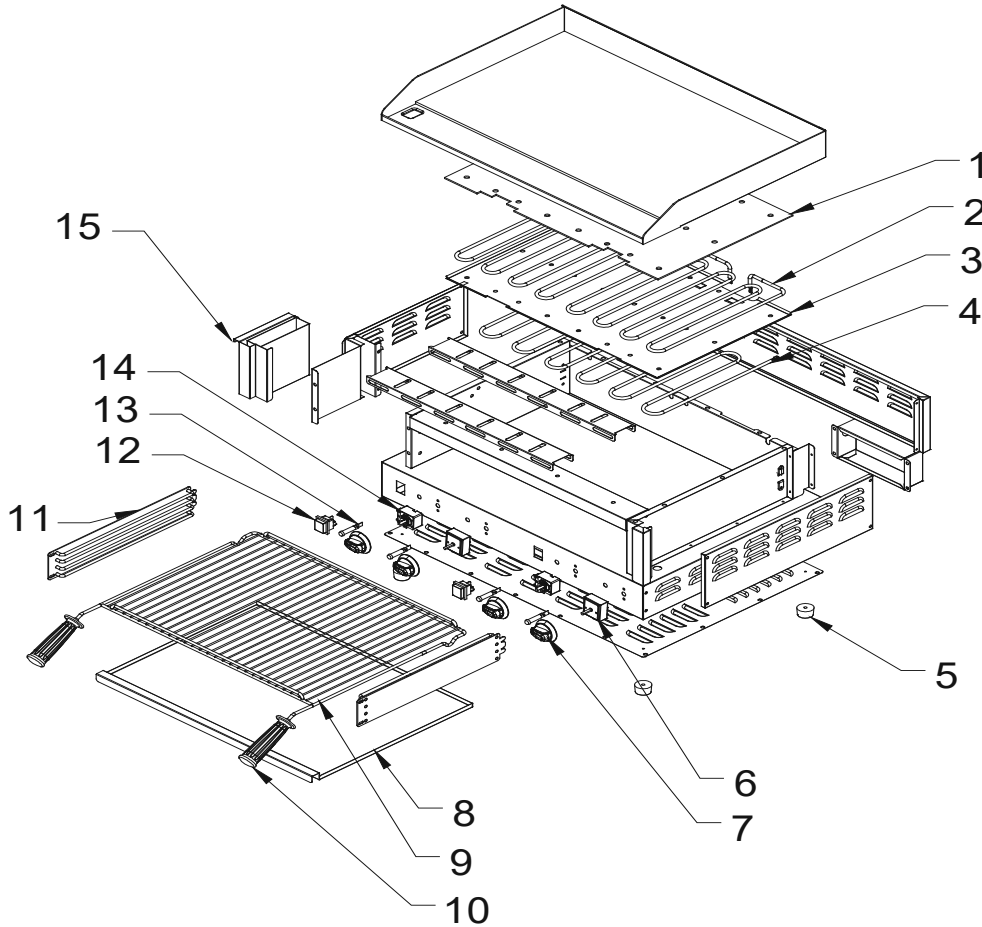

Parts Breakdown

Model CE-CN-10213 48586

Item No.	Description	Position	Item No.	Description	Position
AX124	AL PLATE FOR ELECTRIC GRIDDLE 48586	01	AX132	GRILLING FOR ELECTRIC GRIDDLE 48586	09
AX125	GRILL ELEMENT FOR ELECTRIC GRIDDLE 48586	02	AX133	HANDLE FOR ELECTRIC GRIDDLE 48586	10
AX126	FIXED PLATE FOR ELECTRIC GRIDDLE 48586	03	AX134	GRILL RAILS FOR ELECTRIC GRIDDLE 48586	11
AX127	TOASTER ELEMENT FOR ELECTRIC GRIDDLE 48586	04	AX135	SWITCH FOR ELECTRIC GRIDDLE 48586	12
AX128	FEET FOR ELECTRIC GRIDDLE 48586	05	AX136	INDICATOR LIGHT FOR ELECTRIC GRIDDLE 48586	13
AX129	ENERGY REGULATOR FOR ELECTRIC GRIDDLE 48586	06	AX137	THERMOSTAT FOR ELECTRIC GRIDDLE 48586	14
AX130	KNOB FOR ELECTRIC GRIDDLE 48586	07	AX138	OIL FOR ELECTRIC GRIDDLE 48586	15
AX131	TRAY FOR ELECTRIC GRIDDLE 48586	08	AX139	PLUG AND LEAD FOR ELECTRIC GRIDDLE 48586	16