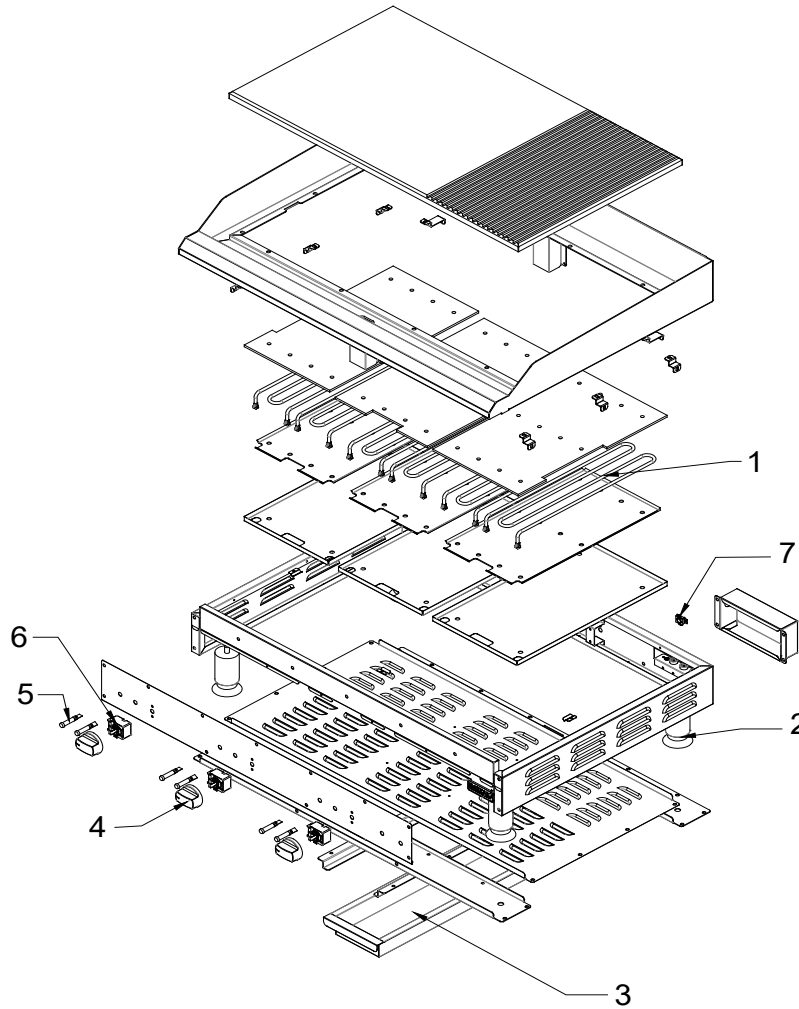

Parts Breakdown

Model CE-CN-53303F 48597

Item No.	Description	Position	Item No.	Description	Position
AX140	ELEMENT FOR ELECTRIC GRIDDLE 48597	01	AX144	INDICATOR LIGHT FOR ELECTRIC GRIDDLE 48597	05
AX141	FEET FOR ELECTRIC GRIDDLE 48597	02	AX145	THERMOSTAT FOR ELECTRIC GRIDDLE 48597	06
AX142	OIL TRAY FOR ELECTRIC GRIDDLE 48597	03	AX146	THERMAL CUT-OUT FOR ELECTRIC GRIDDLE 48597	07
AX143	DIAL FOR ELECTRIC GRIDDLE 48597	04	AX147	GRILL PLATE FOR GRIDDLE FOR ELECTRIC GRIDDLE 48597	08