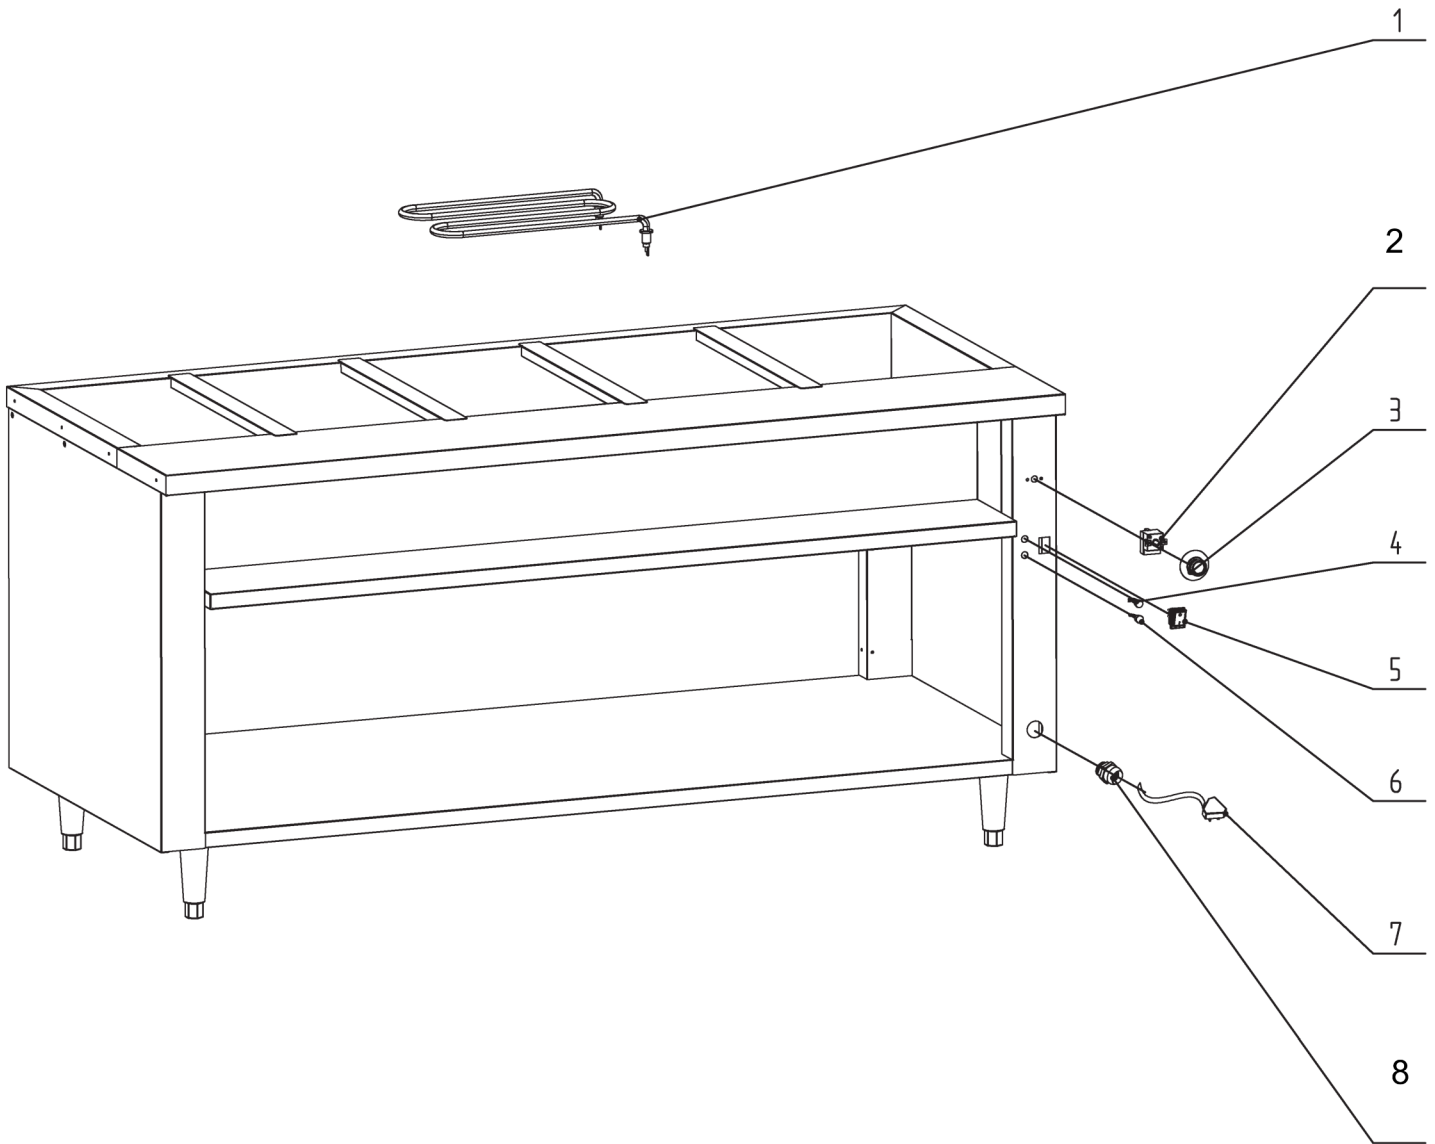

PARTS BREAKDOWN

MODEL FW-CN-0004-C
ITEM 49021

Serial Numbers 000001-999999 (page 2 - 3)

Parts Breakdown

Model FW-CN-0004-C 49021

Serial Number 000001-999999

Parts Breakdown

Model FW-CN-0004-C 49021

Serial Number 000001-999999

Item No.	Description	Position
AV850	HEATER FOR 49021	1
AV344	CONTROLLER 20A FOR 49021	2
AW593	KNOB OF CONTROLLER FOR 49021	3

Item No.	Description	Position
AV345	GREEN LIGHT FOR 49021	4
AV346	SWITCH FOR 49021	5
AV347	RED LIGHT FOR 49021	6

Item No.	Description	Position
AD186	CORD AND STRAIN RELIEF 6-30P 240V FOR 49021	7, 8