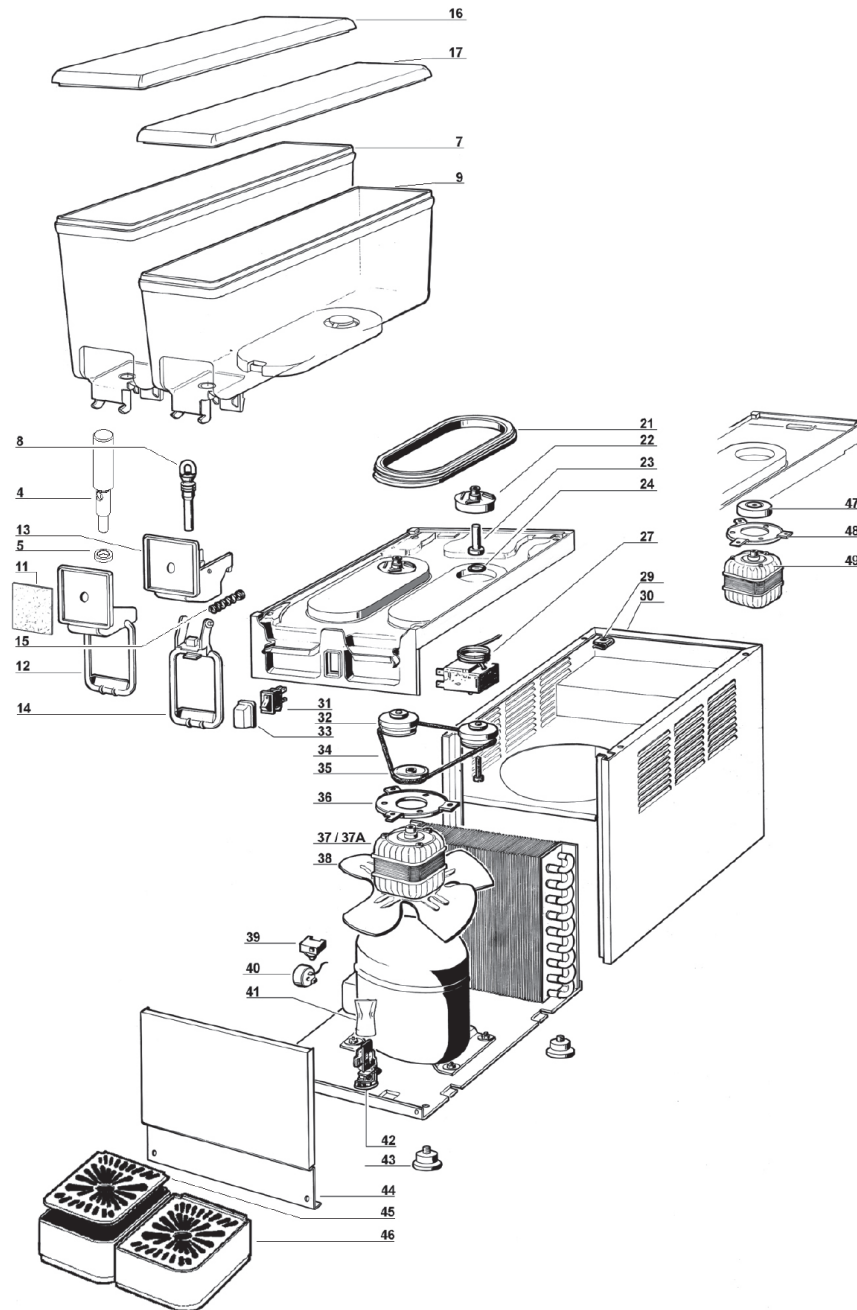

PARTS BREAKDOWN

ITEM	MODEL
49085	DI-IT-0008-2

PARTS BREAKDOWN

ITEM	MODEL
49085	DI-IT-0008-2

Item No.	Description	Position	Item No.	Description	Position	Item No.	Description	Position
AS522	Faucet Piston for 49085	4	AS532	Impeller for 49085	22	AS543	Motor Bracket for 49085	36
AS523	Faucet Gasket for 49085	5	AS533	Central Pivot for 49085	23	AS544	Fan/Pump Motor for 2-4 Bowls for 49085	37
AS524	8 LT Bowl for 49085	7	AS534	Central Pivot OR for 49085	24	AS545	Fan for 49085	38
AS525	Pinch Tube for 49085	8	AS535	Thermostat for 49085	27	AS546	Terminal Block Cover for 49085	41
AS526	Picture for 49085	11	AS536	Clip for 49085	29	AS385	Terminal Block with Cable Clamp for 49085	42
AS527	Push Handle for 49085	12	AS537	Cabinet for 49085	30	AS392	Rubber Leg for 49085	43
AS528	Faucet Cover for 49085	13	AS538	Switch for 49085	31	AS547	Dispensing Side Panel for 49085	44
AS529	Push Handle for 49085	14	AS539	Pulley-Magnet and Spacer Assembly for 49085	32	AS548	Drip Tray Cover for 49085	45
AS530	Faucet Spring for 49085	15	AS540	Switch Cap for 49085	33	AS549	Drip Tray for 49085	46
AS531	8 LT Bowl Cover for 49085	16	AS541	Belt for 49085	34			
AS474	Bowl Gasket for 49085	21	AS542	Driving Pulley for 49085	35			