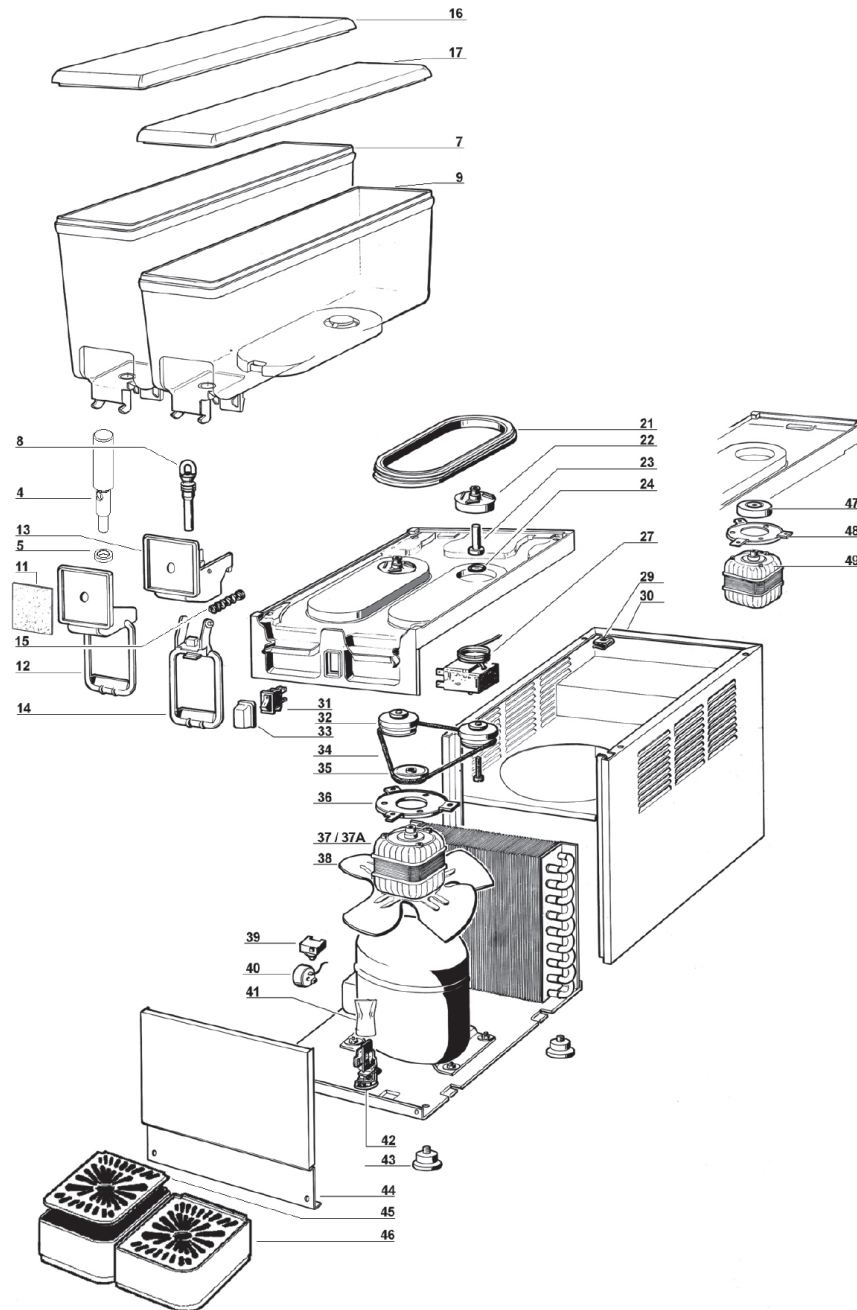

PARTS BREAKDOWN

ITEM	MODEL
49086	DI-IT-0008-3

PARTS BREAKDOWN

ITEM	MODEL
49086	DI-IT-0008-3

Item No.	Description	Position	Item No.	Description	Position	Item No.	Description	Position
AS522	Faucet Piston for 49086	4	AS532	Impeller for 49086	22	AS543	Motor Bracket for 49086	36, 48
AS523	Faucet Gasket for 49086	5	AS533	Central Pivot for 49086	23	AS544	Fan/Pump Motor for 2-4 Bowls for 49086	37
AS524	8 LT Bowl for 49086	7	AS534	Central Pivot OR for 49086	24	AS545	Fan for 49086	38
AS525	Pinch Tube for 49086	8	AS535	Thermostat for 49086	27	AS546	Terminal Block Cover for 49086	41
AS526	Picture for 49086	11	AS536	Clip for 49086	29	AS385	Terminal Block with Cable Clamp for 49086	42
AS527	Push Handle for 49086	12	AS552	Cabinet for 49086	30	AS392	Rubber Leg for 49086	43
AS528	Faucet Cover for 49086	13	AS538	Switch for 49086	31	AS553	Dispensing Side Panel for 49086	44
AS529	Push Handle for 49086	14	AS539	Pulley-Magnet and Spacer Assembly for 49086	32	AS548	Drip Tray Cover for 49086	45
AS530	Faucet Spring for 49086	15	AS540	Switch Cap for 49086	33	AS549	Drip Tray for 49086	46
AS531	8 LT Bowl Cover for 49086	16	AS541	Belt for 49086	34	AS550	Motor Magnet for 1-3 Bowls for 49086	47
AS474	Bowl Gasket for 49086	21	AS542	Driving Pulley for 49086	35	AS551	Pump Motor 3 Bowls for 49086	49