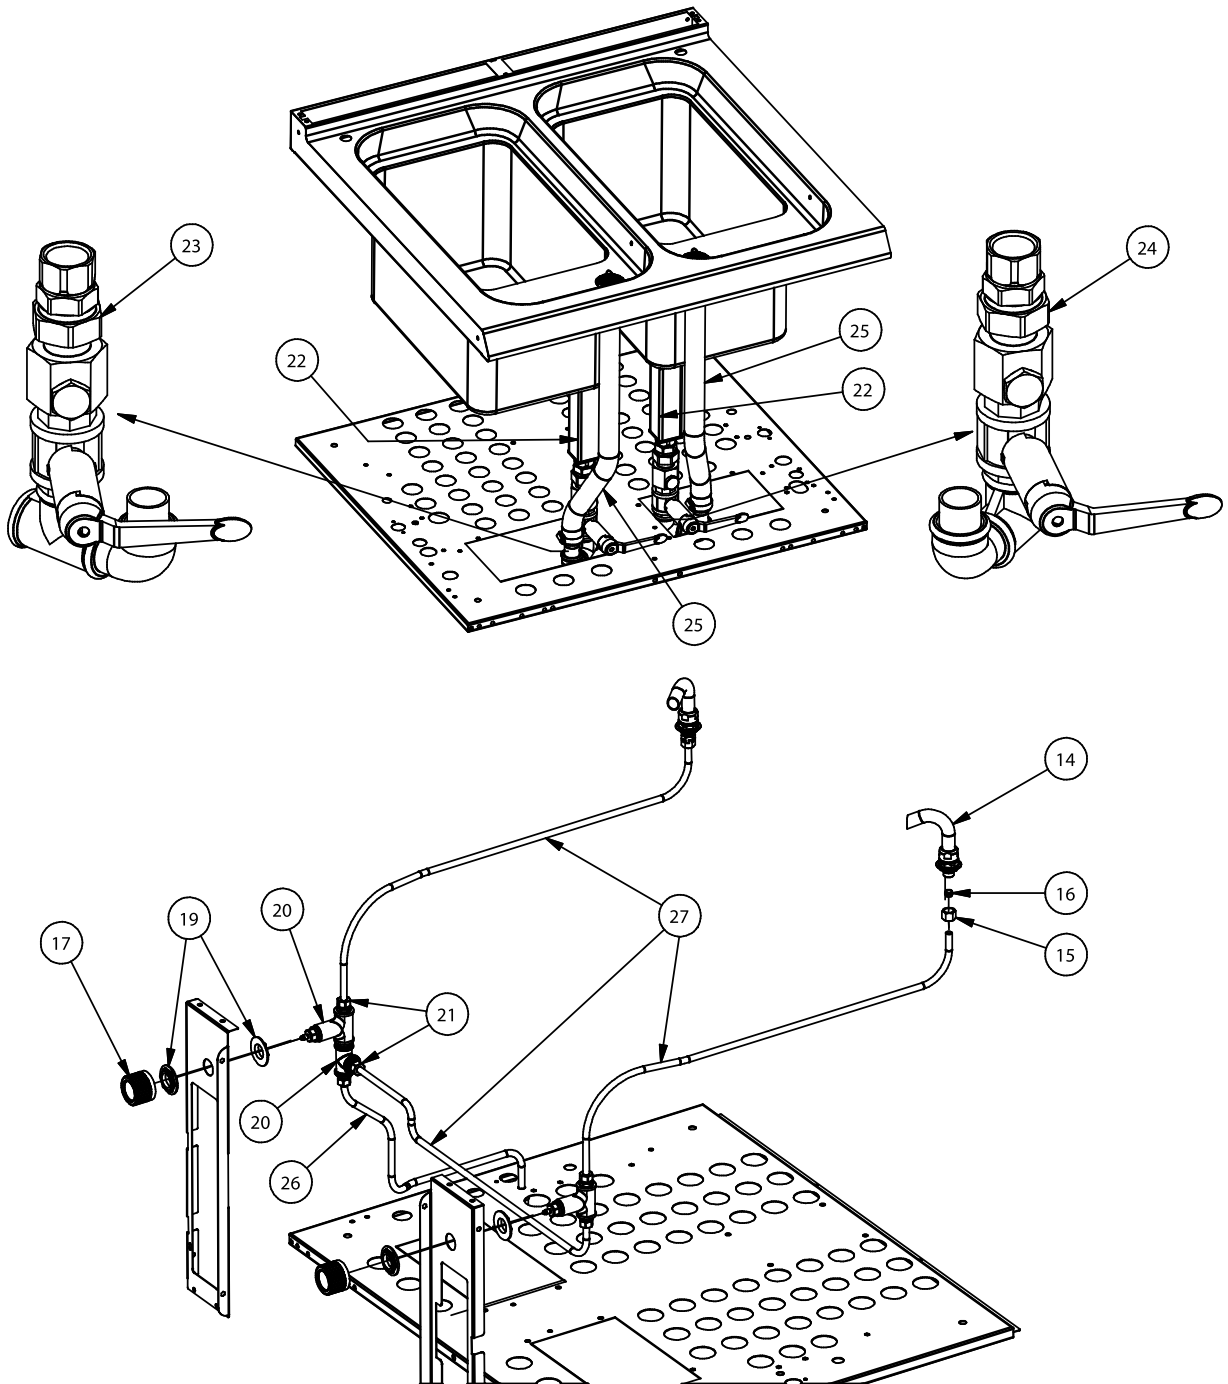

PARTS BREAKDOWN

ITEM	MODEL
49100	CE-IT-0090PLUS

PARTS BREAKDOWN

ITEM	MODEL
49100	CE-IT-0090PLUS

PARTS BREAKDOWN

ITEM	MODEL
49100	CE-IT-0090PLUS

PARTS BREAKDOWN

ITEM	MODEL
49100	CE-IT-0090PLUS

Item No.	Description	Position	Item No.	Description	Position	Item No.	Description	Position
AS252	2" Stainless Steel Foot for 49100	1	AS297	Right Panel for 49100	13	AS269	Drain Hose for 49100	25
AS289	Top Bin for 49100	2	AS268	Spout for 49100	14	AS270	Inox Flex Pipe for Water Inlet DN10x700 for 49100	26
AS253	Top Drainer Grill for 49100	3	AS262	Nut FE/ZN D10 for 49100	15	AS285	Inox Flex Pipe for Water Inlet DN10x1200 for 49100	27
AS255	Stainless Steel Grid for 49100	4	AS267	Gas Collector Bicone D10 for 49100	16	AS286	Burner Pasta Cooker S.700 for 49100	28
AS290	Exhaust Grate Extension H.130 L.900 for 49100	5	AS260	Water Inlet Knob for 49100	17	AS279	Piezoelectric Ignition for 49100	29
AS257	Cast Iron Exhaust Grate 450x70x40 for 49100	6	AS261	Water Inlet Valve for 49100	18	AS278	Plastic Cover for Gas Equipment for 49100	30
AS296	900 Gas Pasta Cooker Plus Front Panel for 49100	7	AS265	Water Tap Flange for 49100	19	AS288	Knob for Gas Tap 22S with Red Logo for 49100	31
AS254	Drain Cover for 49100	8	AS294	T Junction for 49100	20	AS287	Gas Valve for 49100	32
AS281	Hinge for Door of Pasta Cooker Plus for 49100	9	AS264	Water Inlet Valve Connection for 49100	21	AS273	Piezo Spark Plug for 49100	33
AS282	Front Door for 49100	10	AS263	Protection Pipe Exhaust for 49100	22	AS280	Ignition Cable CM.50 for 49100	34
AS251	Door Magnet for 49100	11	AS293	Outlet Water Group DX for 49100	23	AS276	Thermocouple CM 60 for 49100	36
AS284	Left Panel for 49100	12	AS292	Outlet Water Group SX for 49100	24	AS275	Pilot Burner for 49100	37