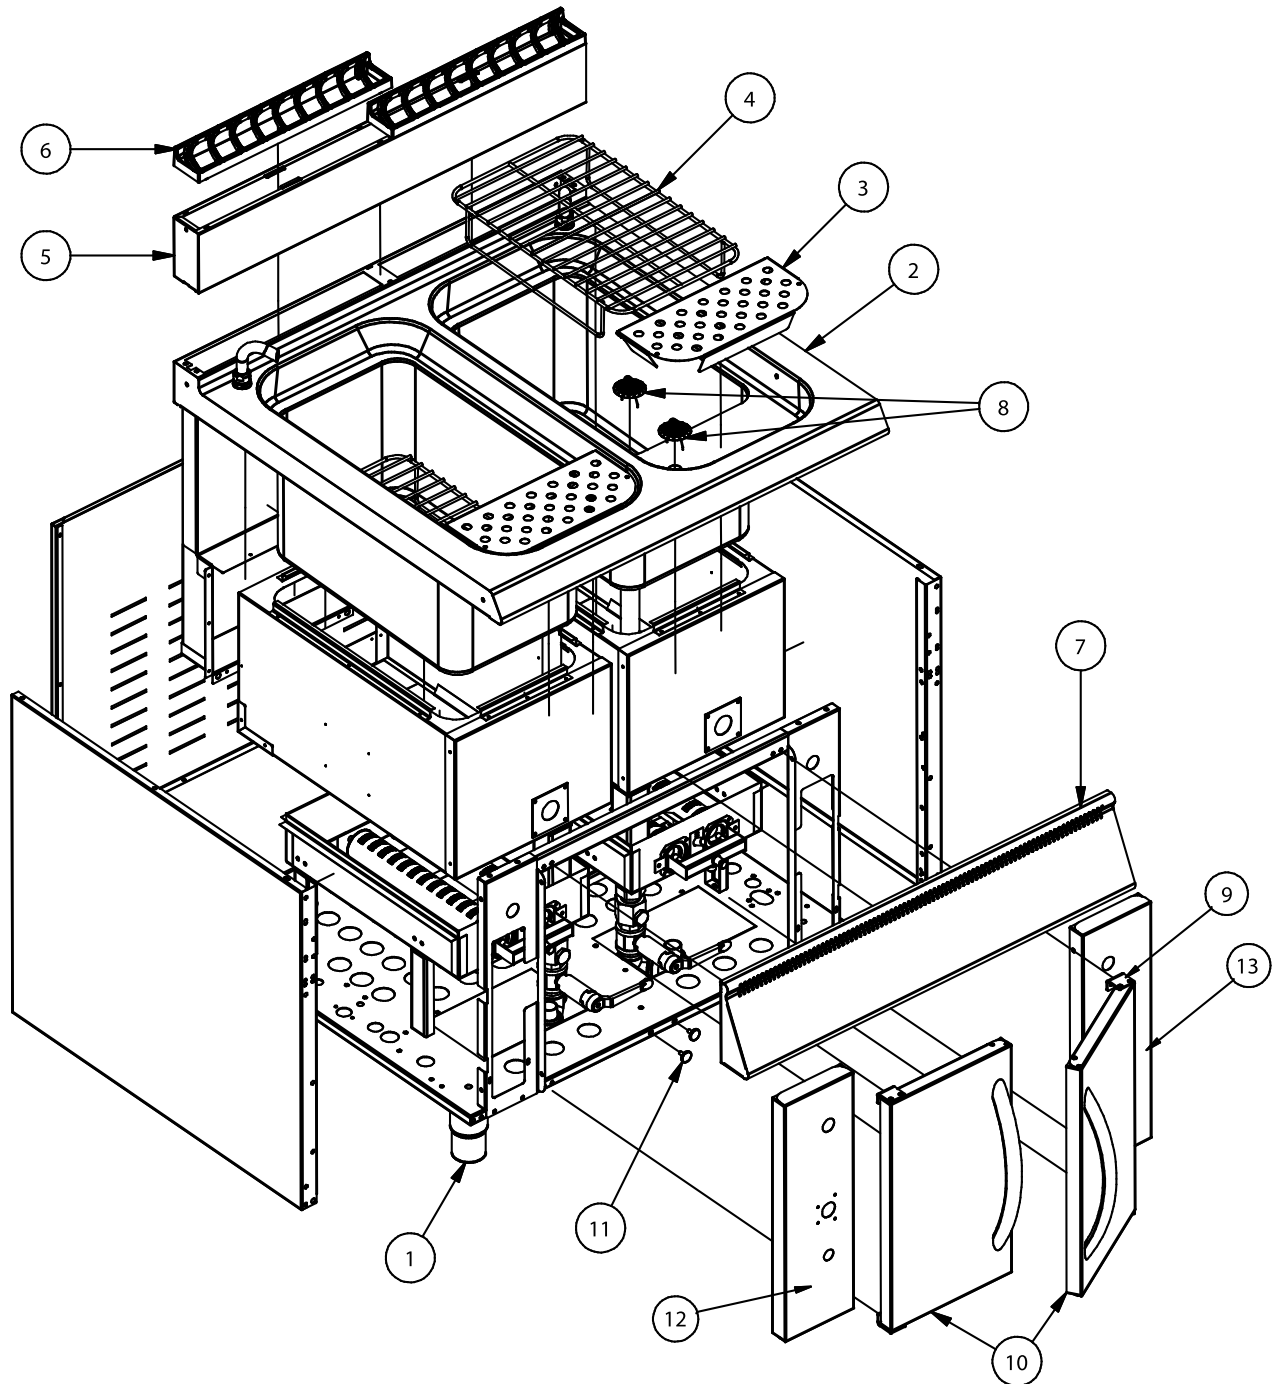

PARTS BREAKDOWN

ITEM	MODEL
49100	CE-IT-0090PLUS

PARTS BREAKDOWN

ITEM	MODEL
49100	CE-IT-0090PLUS

PARTS BREAKDOWN

ITEM	MODEL
49100	CE-IT-0090PLUS

PARTS BREAKDOWN

ITEM	MODEL
49100	CE-IT-0090PLUS

Item No.	Description	Position	Item No.	Description	Position	Item No.	Description	Position
AS252	2" Stainless Steel Foot for 49100	1	AS297	Right Panel for 49100	13	AS269	Drain Hose for 49100	25
AS289	Top Bin for 49100	2	AS268	Spout for 49100	14	AS270	Inox Flex Pipe for Water Inlet DN10x700 for 49100	26
AS253	Top Drainer Grill for 49100	3	AS262	Nut FE/ZN D10 for 49100	15	AS285	Inox Flex Pipe for Water Inlet DN10x1200 for 49100	27
AS255	Stainless Steel Grid for 49100	4	AS267	Gas Collector Bicone D10 for 49100	16	AS286	Burner Pasta Cooker S.700 for 49100	28
AS290	Exhaust Grate Extension H.130 L.900 for 49100	5	AS260	Water Inlet Knob for 49100	17	AS279	Piezoelectric Ignition for 49100	29
AS257	Cast Iron Exhaust Grate 450x70x40 for 49100	6	AS261	Water Inlet Valve for 49100	18	AS278	Plastic Cover for Gas Equipment for 49100	30
AS296	900 Gas Pasta Cooker Plus Front Panel for 49100	7	AS265	Water Tap Flange for 49100	19	AS288	Knob for Gas Tap 22S with Red Logo for 49100	31
AS254	Drain Cover for 49100	8	AS294	T Junction for 49100	20	AS287	Gas Valve for 49100	32
AS281	Hinge for Door of Pasta Cooker Plus for 49100	9	AS264	Water Inlet Valve Connection for 49100	21	AS273	Piezo Spark Plug for 49100	33
AS282	Front Door for 49100	10	AS263	Protection Pipe Exhaust for 49100	22	AS280	Ignition Cable CM.50 for 49100	34
AS251	Door Magnet for 49100	11	AS293	Outlet Water Group DX for 49100	23	AS276	Thermocouple CM 60 for 49100	36
AS284	Left Panel for 49100	12	AS292	Outlet Water Group SX for 49100	24	AS275	Pilot Burner for 49100	37