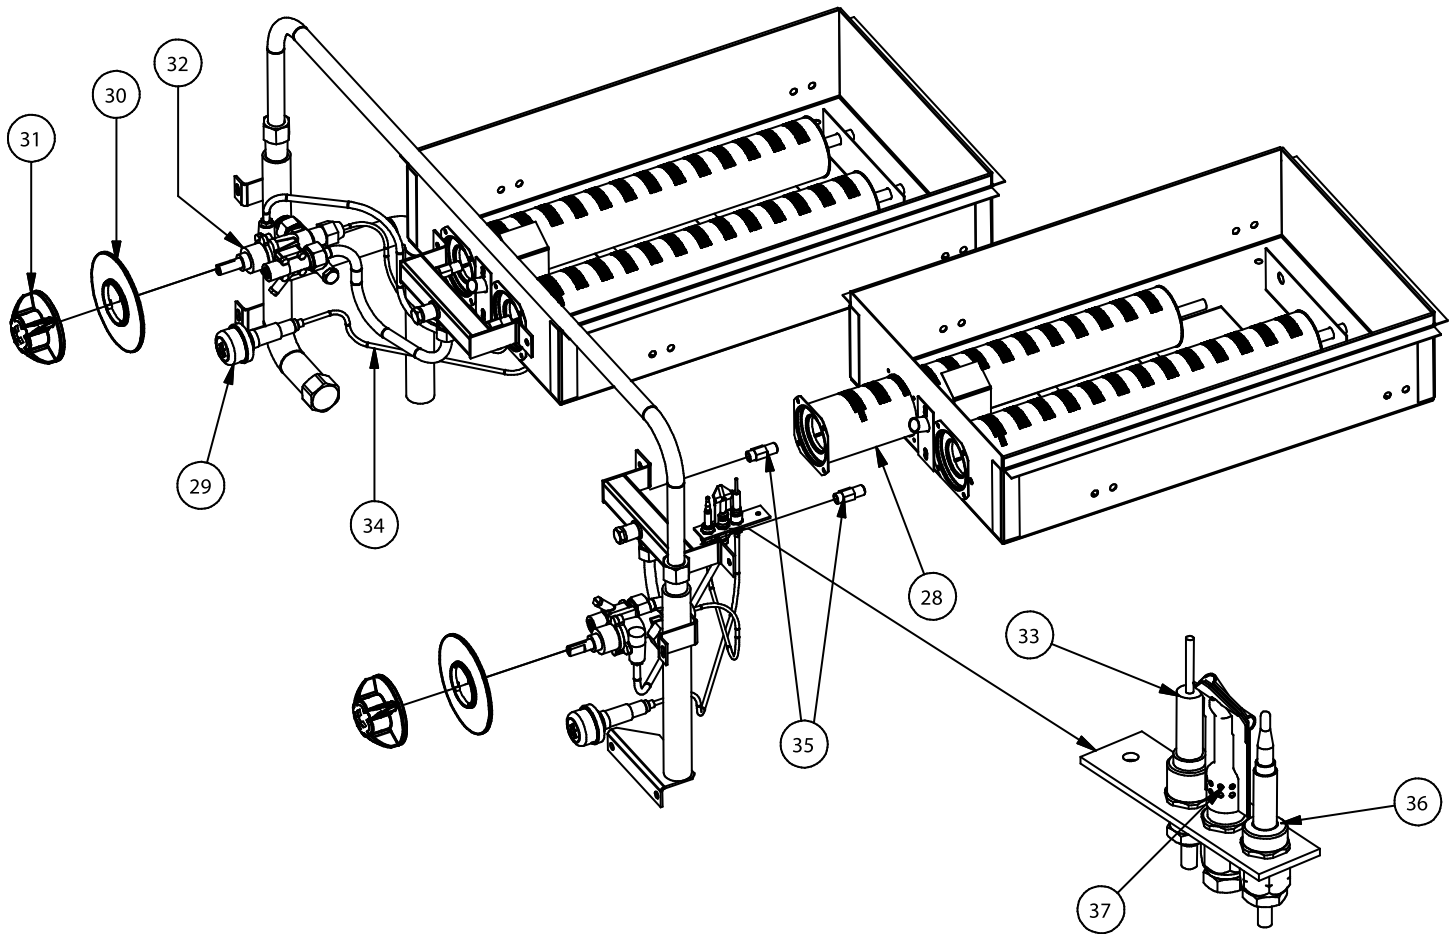

PARTS BREAKDOWN

ITEM	MODEL
49100	CE-IT-0090PLUS

PARTS BREAKDOWN

ITEM	MODEL
49100	CE-IT-0090PLUS

PARTS BREAKDOWN

ITEM	MODEL
49100	CE-IT-0090PLUS

PARTS BREAKDOWN

ITEM	MODEL
49100	CE-IT-0090PLUS

Item No.	Description	Position	Item No.	Description	Position	Item No.	Description	Position
AS252	2" Stainless Steel Foot for 49100	1	AS297	Right Panel for 49100	13	AS269	Drain Hose for 49100	25
AS289	Top Bin for 49100	2	AS268	Spout for 49100	14	AS270	Inox Flex Pipe for Water Inlet DN10x700 for 49100	26
AS253	Top Drainer Grill for 49100	3	AS262	Nut FE/ZN D10 for 49100	15	AS285	Inox Flex Pipe for Water Inlet DN10x1200 for 49100	27
AS255	Stainless Steel Grid for 49100	4	AS267	Gas Collector Bicone D10 for 49100	16	AS286	Burner Pasta Cooker S.700 for 49100	28
AS290	Exhaust Grate Extension H.130 L.900 for 49100	5	AS260	Water Inlet Knob for 49100	17	AS279	Piezoelectric Ignition for 49100	29
AS257	Cast Iron Exhaust Grate 450x70x40 for 49100	6	AS261	Water Inlet Valve for 49100	18	AS278	Plastic Cover for Gas Equipment for 49100	30
AS296	900 Gas Pasta Cooker Plus Front Panel for 49100	7	AS265	Water Tap Flange for 49100	19	AS288	Knob for Gas Tap 22S with Red Logo for 49100	31
AS254	Drain Cover for 49100	8	AS294	T Junction for 49100	20	AS287	Gas Valve for 49100	32
AS281	Hinge for Door of Pasta Cooker Plus for 49100	9	AS264	Water Inlet Valve Connection for 49100	21	AS273	Piezo Spark Plug for 49100	33
AS282	Front Door for 49100	10	AS263	Protection Pipe Exhaust for 49100	22	AS280	Ignition Cable CM.50 for 49100	34
AS251	Door Magnet for 49100	11	AS293	Outlet Water Group DX for 49100	23	AS276	Thermocouple CM 60 for 49100	36
AS284	Left Panel for 49100	12	AS292	Outlet Water Group SX for 49100	24	AS275	Pilot Burner for 49100	37