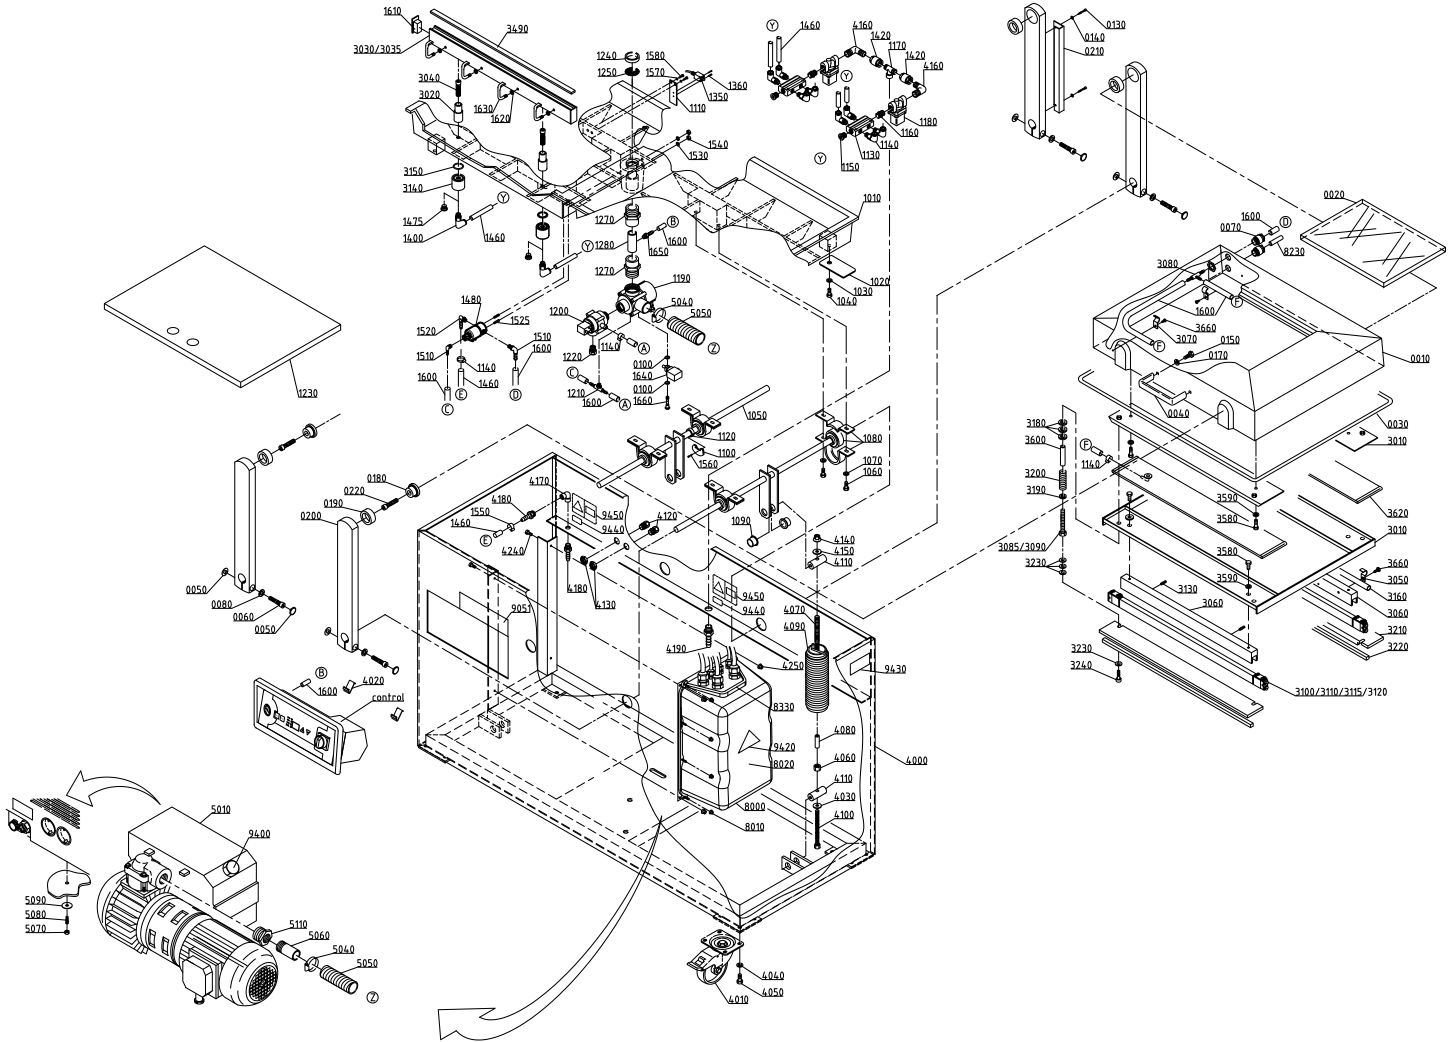

PARTS BREAKDOWN

ITEM	MODEL
50002	VP-NL-0063-L