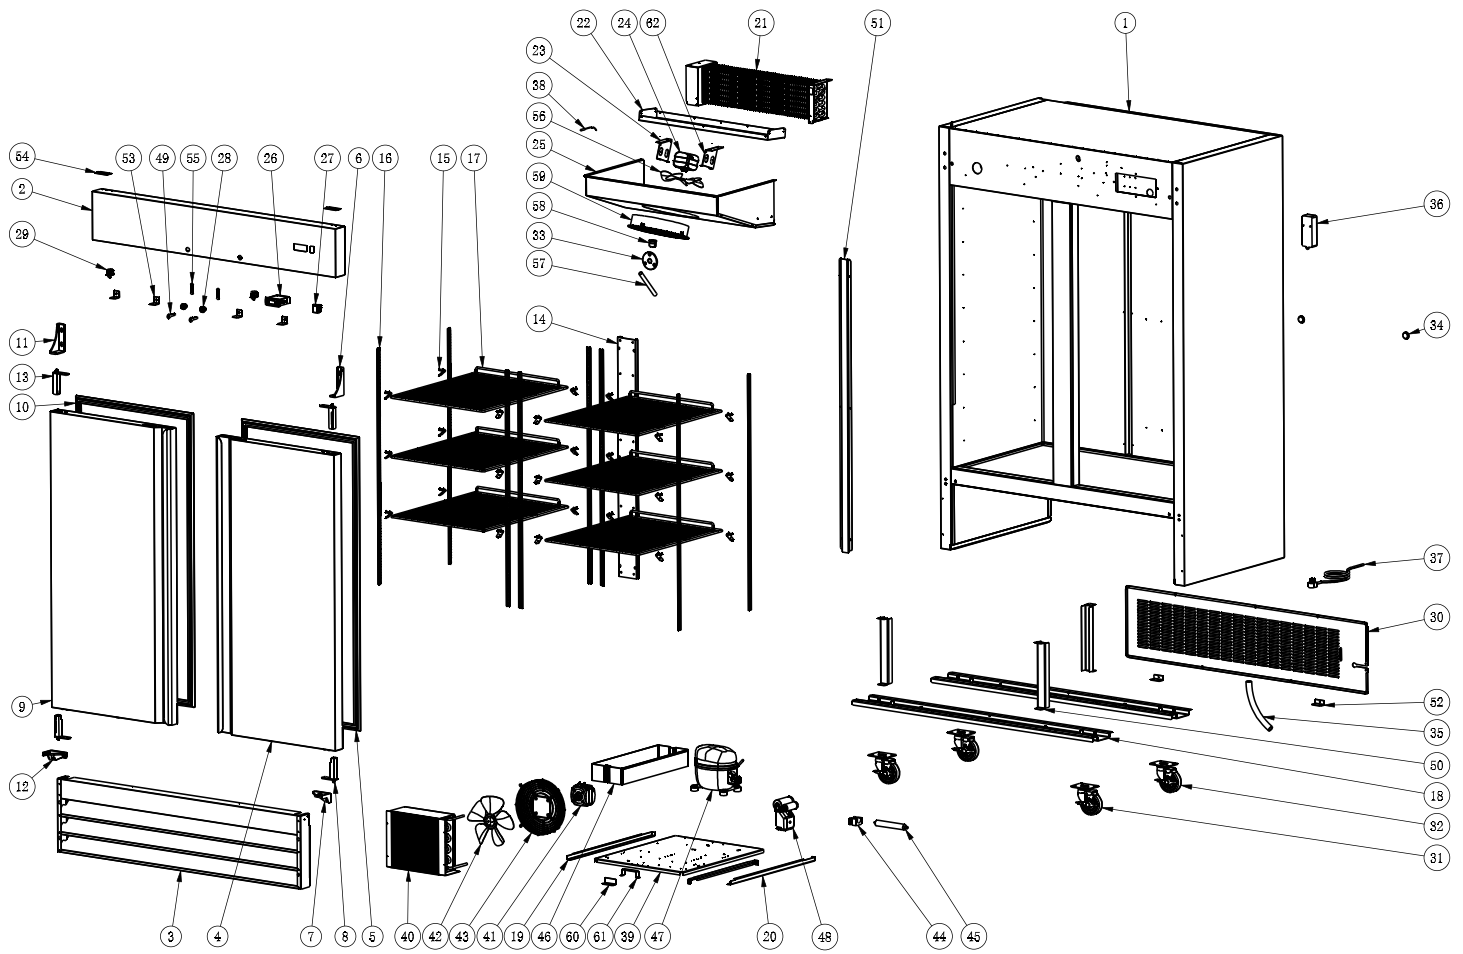

Parts Breakdown

Model RE-CN-0041-HC 50026

Parts Breakdown

Model RE-CN-0041-HC 50026

Item No.	Description	Position	Item No.	Description	Position	Item No.	Description	Position
AJ133	Cabinet for 50026	1	AG447	Left Evaporator Fan Motor Holder for 50026	23	AA764	Condenser/Evaporator Fan Motor Blade for 50026	42, 56
AJ134	Control Panel for 50026	2	AG448	Evaporator Fan Motor for 50026	24, 41	AG556	Condenser Fan Cover for 50026	43
AF048	Front Grill for 50026	3	AG553	Evaporator Cover for 50026	25	AB595	Filter Fixer for 50026	44
AJ135	Right Door for 50026	4	27185	Carel Temperature Controller PYGX1Z0501 before May 2021 for 50026	26	AB594	Filter D25x160-B for 50026	45
AB029	Gasket for 50026	5, 10	AI375	Dixell Temperature Controller after May 2021 for 50026	26	AA874	Outer Drain Pan for 50026	46
AA954	Hinge G for 50026	6	AA124	Power Switch for 50026	27	AE915	Compressor (T6217Z) for 50026	47
AA956	Hinge H for 50026	7	AA197	Lock for 50026	28, 49	AG557	Parts of Compressor for 50026	48
AA955	Left/Right Spring Hinge for 50026	8, 13	AB977	Door Switch for 50026	29	AG558	Cabinet Supporter for 50026	50
AJ136	Left Door for 50026	9	AG554	Back Grill for 50026	30	AG462	Baffle of Suction Line for 50026	51
AB032	Hinge E for 50026	11	26246	Caster with Brake for 50026	31	AG463	Back Grill Fixer for 50026	52
AB033	Hinge F for 50026	12	26247	Caster without Brake for 50026	32	AG464	Control Panel Fixer for 50026	53
AG550	Back Brackets for 50026	14	AG451	Drain Plug for 50026	33	AA959	Hinge for 50026	54
26884	K Clip for 50026	15	AB169	Foaming Hole Cover for 50026	34	AG465	Lock Bolt for 50026	55
AG443	K Strip for 50026	16	AA216	Drain Tube for 50026	35	AA969	Drain Hose for 50026	57
AG444	Shelf for 50026	17	AA970	Light Components before May 2021 for 50026	36	AG466	Elbow Pipe for 50026	58
61471	Leg Supporter for 50026	18	AJ132	Light Components after May 2021 for 50026	36	AG467	Evaporator Fan Motor Cover for 50026	59
AF040	Left Track for Assembling Panel for 50026	19	AA805	Power Cord for 50026	37	AG468	Limited Block of Installation Board for 50026	60
AF041	Right Track for Assembling Panel for 50026	20	AG455	Temperature Sensor of Cabinet Inside for 50026	38	AG469	Compressor Unit Handle for 50026	61
AG551	Evaporator New Style 4R7K620L (Dia -7.94) for 50026	21	AG452	Compressor Unit Installation Board for 50026	39	AG471	Right Evaporator Fan Motor Holder for 50026	62
AG552	Inner Drain Pan for 50026	22	AG555	Condenser for 50026	40			