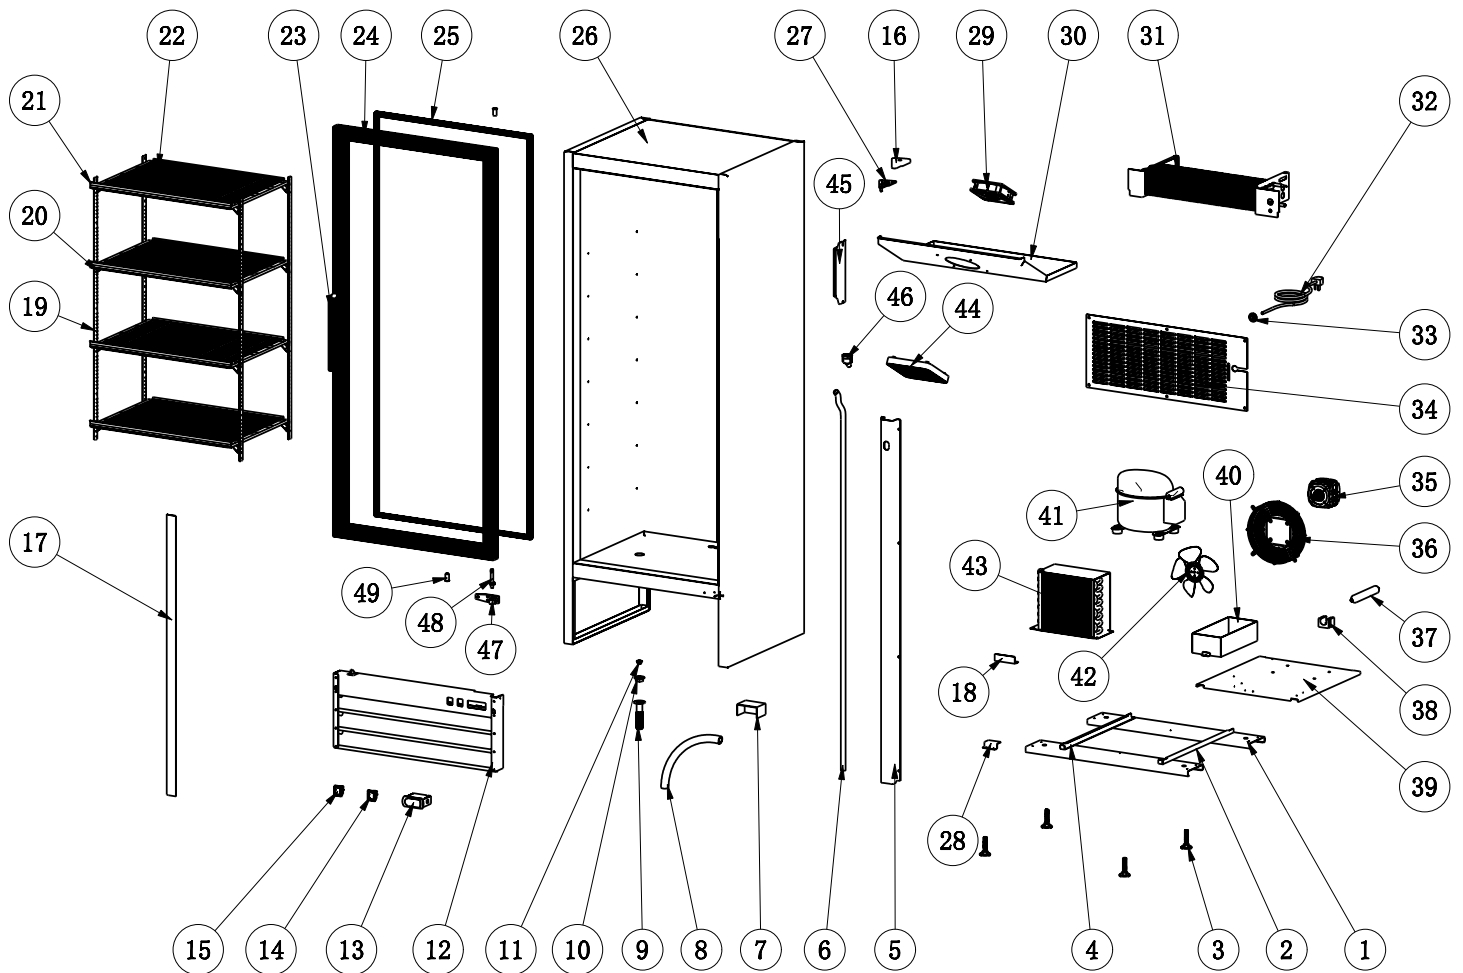

Parts Breakdown

Model RE-CN-0009-HC 50033

Parts Breakdown

Model RE-CN-0009-HC 50033

Item No.	Description	Position	Item No.	Description	Position	Item No.	Description	Position
AE895	Castor Supporter for 50033	1	AE900	K Strip for 50033	19	AA207	Condenser Fan Motor Cover for 50033	36
AE896	Right Track for Installation Board for 50033	2	26884	K Clip for 50033	20	AB594	Filter for 50033	37
AA185	Leveling Feet for 50033	3	AA693	Shelf Tag for 50033	21	AB595	Filter Fixer for 50033	38
AE897	Left Track for Installation Board for 50033	4	AA694	Shelf for 50033	22	AE904	Compressor Unit Installation Board for 50033	39
AE898	Back Plate for 50033	5	AA695	Glass Door Handle for 50033	23	AE905	Outer Drain Pan before March 2022 for 50033	40
AA528	Inner Drain Pipe for 50033	6	AA696	Glass Door for 50033	24	AS736	Outer Drain Pan after March 2022 for 50033	40
AA214	Thermostat Water Proof Cover for 50033	7	AA697	Glass Door Gasket for 50033	25	AE906	Compressor before March 2022 for 50033	41
AA216	Drain Tube for 50033	8	AA699	Upper Right Hinge Holder for 50033	27	AI386	Compressor after March 2022 for 50033	41
AA686	Plastic Drain Pipe with Fixer for 50033	9, 10	AA304	Installation Board Limited Block for 50033	28	AA208	Condenser Fan Blade for 50033	42
AA687	Drain Pipe Cover for 50033	11	AE901	Evaporator Fan Motor before March 2022 for 50033	29	AQ882	Condenser before March 2022 for 50033	43
AE899	Front Grille for 50033	12	AA128	Condenser Fan Motor after March 2022 for 50033	29	AA709	Condenser after March 2022 for 50033	43
27185	Carel Temperature Controller PYGX1Z0501 before March 2022 for 50033	13	AE902	Evaporator Cover for 50033	30	AA710	Evaporator Fan Motor Cover for 50033	44
AI375	Dixell Temperature Controller after March 2022 for 50033	13	AA702	Evaporator for 50033	31	AA711	LED Power Supply for 50033	45
AA362	LED Light Switch for 50033	14	AA135	Power Cord for 50033	32	AA712	Inner Drain Tube Connector for 50033	46
AA124	Power Switch for 50033	15	AA703	Power Cord Cover for 50033	33	AA713	Bottom Right Hinge Holder for 50033	47
AA689	Upper Hinge Cover for 50033	16	AE903	Back Grill for 50033	34	AA714	Hinge Axis for 50033	48
AA690	LED Light for 50033	17	AM516	Condenser Fan Motor before March 2022 for 50033	35	AA715	Axis Cover for 50033	49
AB974	Handle for Installation Board for 50033	18	AL932	Condenser Fan Motor after March 2022 for 50033	35			