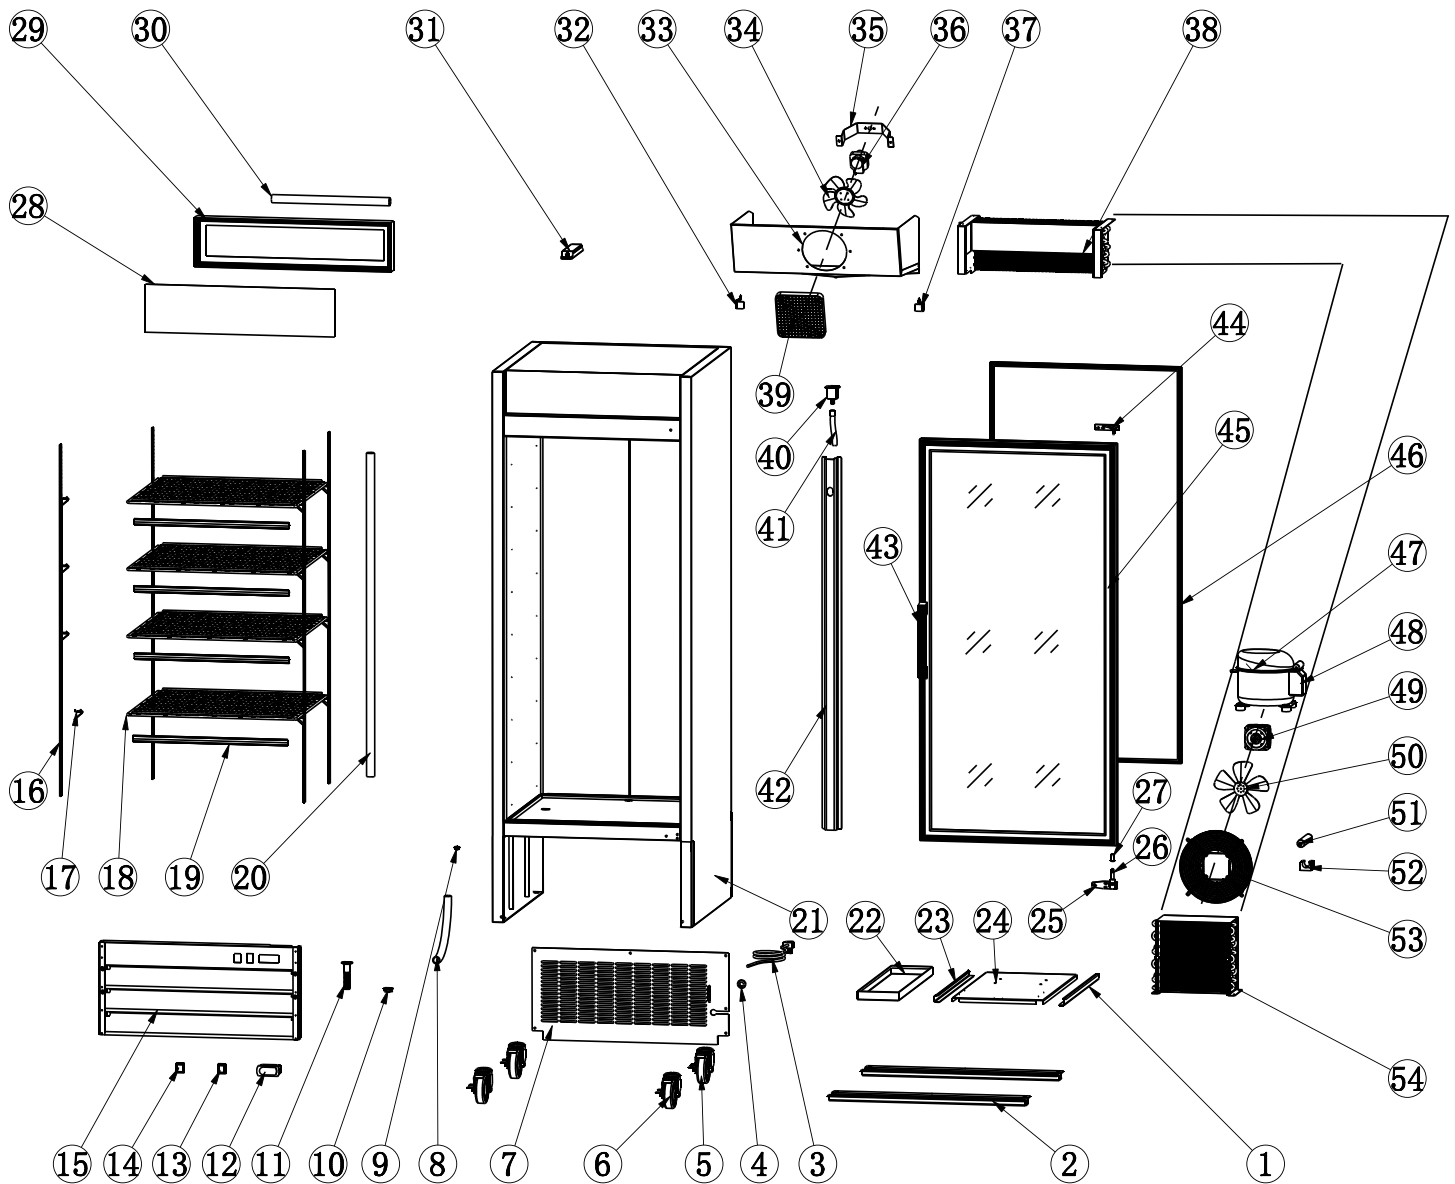

Parts Breakdown

Model RE-CN-0023-H 50037

Parts Breakdown

Model RE-CN-0023-H 50037

Item No.	Description	Position	Item No.	Description	Position	Item No.	Description	Position
AB953	Right Track for Installation Board for 50037	1	AB959	Outer Drain Pan for 50037	22	AA710	Evaporator Fan Motor Cover for 50037	39
AB954	Castor Supporter for 50037	2	AB960	Left Track for Installation Board for 50037	23	AA712	Inner Drain Tube Connector for 50037	40
AA135	Power Cord for 50037	3	AB961	Compressor Unit Installation Board for 50037	24	AA528	Inner Drain Pipe for 50037	41
AA703	Power Cord Cover for 50037	4	AA713	Bottom Right Hinge Holder for 50037	25	AB965	Air Pipe Protection Board for 50037	42
26247	Caster without Brake for 50037	5	AA714	Hinge Axis for 50037	26	AA695	Glass Door Handle for 50037	43
26246	Caster with Brake for 50037	6	AA715	Axis Cover for 50037	27	AB966	Upper Right Hinge Holder for 50037	44
AA898	Back Grill for 50037	7	AA753	Light Box Plate for 50037	28	AA761	Glass Door for 50037	45
AA216	Drain Tube for 50037	8	AA754	Light Box Frame for 50037	29	AA762	Gasket for 50037	46
AA687	Drain Pipe Cover for 50037	9	AA721	LED in Light Box for 50037	30	AE906	Compressor before April 2022 for 50037	47
AA686	Plastic Drain Pipe with Fixer for 50037	10, 11	AA711	LED Power Supply for 50037	31	AF088	Compressor after April 2022 for 50037	47
27185	Carel Temperature Controller PYGX1Z0501 before April 2022 for 50037	12	AB962	Left Bracket for Evaporator Fan Cover for 50036, 50037	32	AA984	Condenser Fan Motor before April 2022 for 50037	49
AI375	Dixell Temperature Controller after April 2022 for 50037	12	AB963	Evaporator Cover for 50037	33	AL932	Condenser Fan Motor after April 2022 for 50037	49
AA362	LED Light Switch for 50037	13	61219	Evaporator Fan Blade V154/22 before April 2022 for 50037	34	AA764	Condenser/Evaporator Fan Motor Blade before April 2022 for 50037	50
AA124	Power Switch for 50037	14	AA764	Condenser/Evaporator Fan Motor Blade after April 2022 for 50037	34	AA962	Blade of Evaporator Fan Motor after April 2022 for 50037	50
AN143	Front Grill for 50037	15	AA757	Evaporator Fan Motor Bracket for 50037	35	AB594	Filter for 50037	51
AA809	K Strip for 50037	16	68809	Evaporator Fan Motor EM3020-28-C04 / 110V before April 2022 for 50037	36	AB595	Filter Fixer for 50037	52
26884	K Clip for 50037	17	AG448	Evaporator Fan Motor after April 2022 for 50037	36	AA249	Condenser Fan Motor Cover for 50037	53
AA747	Shelf for 50037	18	AA793	Right Bracket for Evaporator Fan Cover for 50037	37	AA250	Condenser before April 2022 for 50037	54
AA748	Shelf Tag for 50037	19	AA759	Evaporator before April 2022 for 50037	38	AS737	Condenser after April 2022 for 50037	54
AA722	LED Light for 50037	20	AG445	Evaporator after April 2022 for 50037	38			