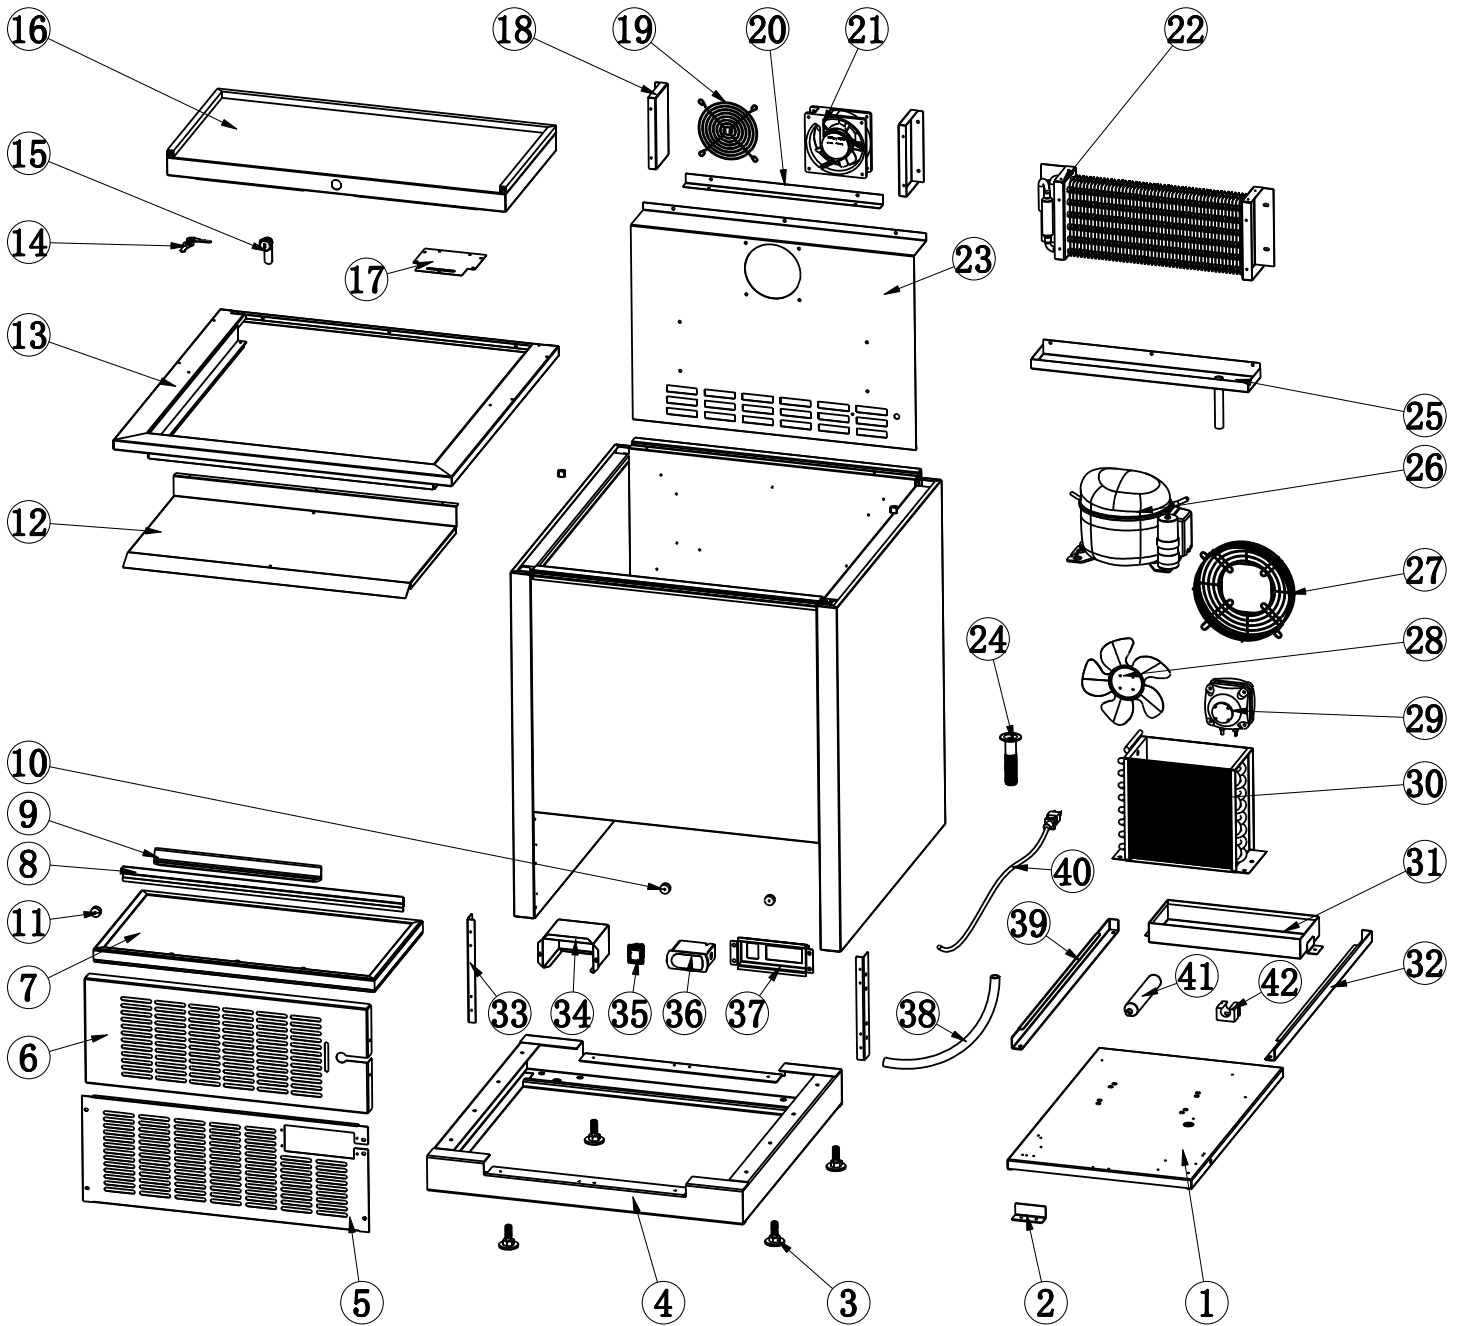

Parts Breakdown

Model BB-CN-0005-HC 50038

Parts Breakdown

Model BB-CN-0005-HC 50038

Item No.	Description	Position	Item No.	Description	Position	Item No.	Description	Position
AE966	Compressor Unit Installation Board for 50038	1	AA197	Lock for 50038	15	AA209	Condenser Fan Motor for 50038	29
AA304	Installation Board Limited Block for 50038	2	AE976	Top Board for 50038	16	AA210	Condenser for 50038	30
AA185	Leveling Feet for 50038	3	AE977	Base Board for Lock for 50038	17	AE905	Outer Drain Pan for 50038	31
AE967	Cabinet Base for 50038	4	AE978	Evaporator Fan Right and Left Baffle for 50038	18	AE982	Right Rail for Installation Board for 50038	32
AE968	Front Grill for 50038	5	AA201	Evaporator Fan Motor Cover for 50038	19	AE983	Fixer for Front Grill for 50038	33
AE969	Back Grill for 50038	6	AE979	Evaporator Fan Bottom Baffle for 50038	20	AA214	Thermostat Water Proof Cover for 50038	34
AE970	Door for 50038	7	AE901	Evaporator Fan Motor for 50038	21	AA124	Power Switch for 50038	35
AE971	Door Gasket for 50038	8	AA203	Evaporator for 50038	22	AB109	Thermostat for 50038	36
62363	Door Handle for 50038	9	AF836	Evaporator Cover for 50038	23	AE984	Thermostat Installation Cover for 50038	37
AA192	Back Limit Block for 50038	10	AA205	Inner Drain Pipe for 50038	24	AA216	Drain Tube for 50038	38
AE986	Door Limit Block for 50038	11	AE981	Inner Drain Pan for 50038	25	AE985	Left Rail for Installation Board for 50038	39
AF835	Panel Under Table for 50038	12	AF740	Compressor for 50038	26	AA135	Power Cord for 50038	40
62367	Under Table Component for 50038	13	AA207	Condenser Fan Motor Cover for 50038	27	AB594	Filter D25x160-B for 50038	41
AA196	Key for 50038	14	AA208	Condenser Fan Blade for 50038	28	AB595	Filter Fixer for 50038	42