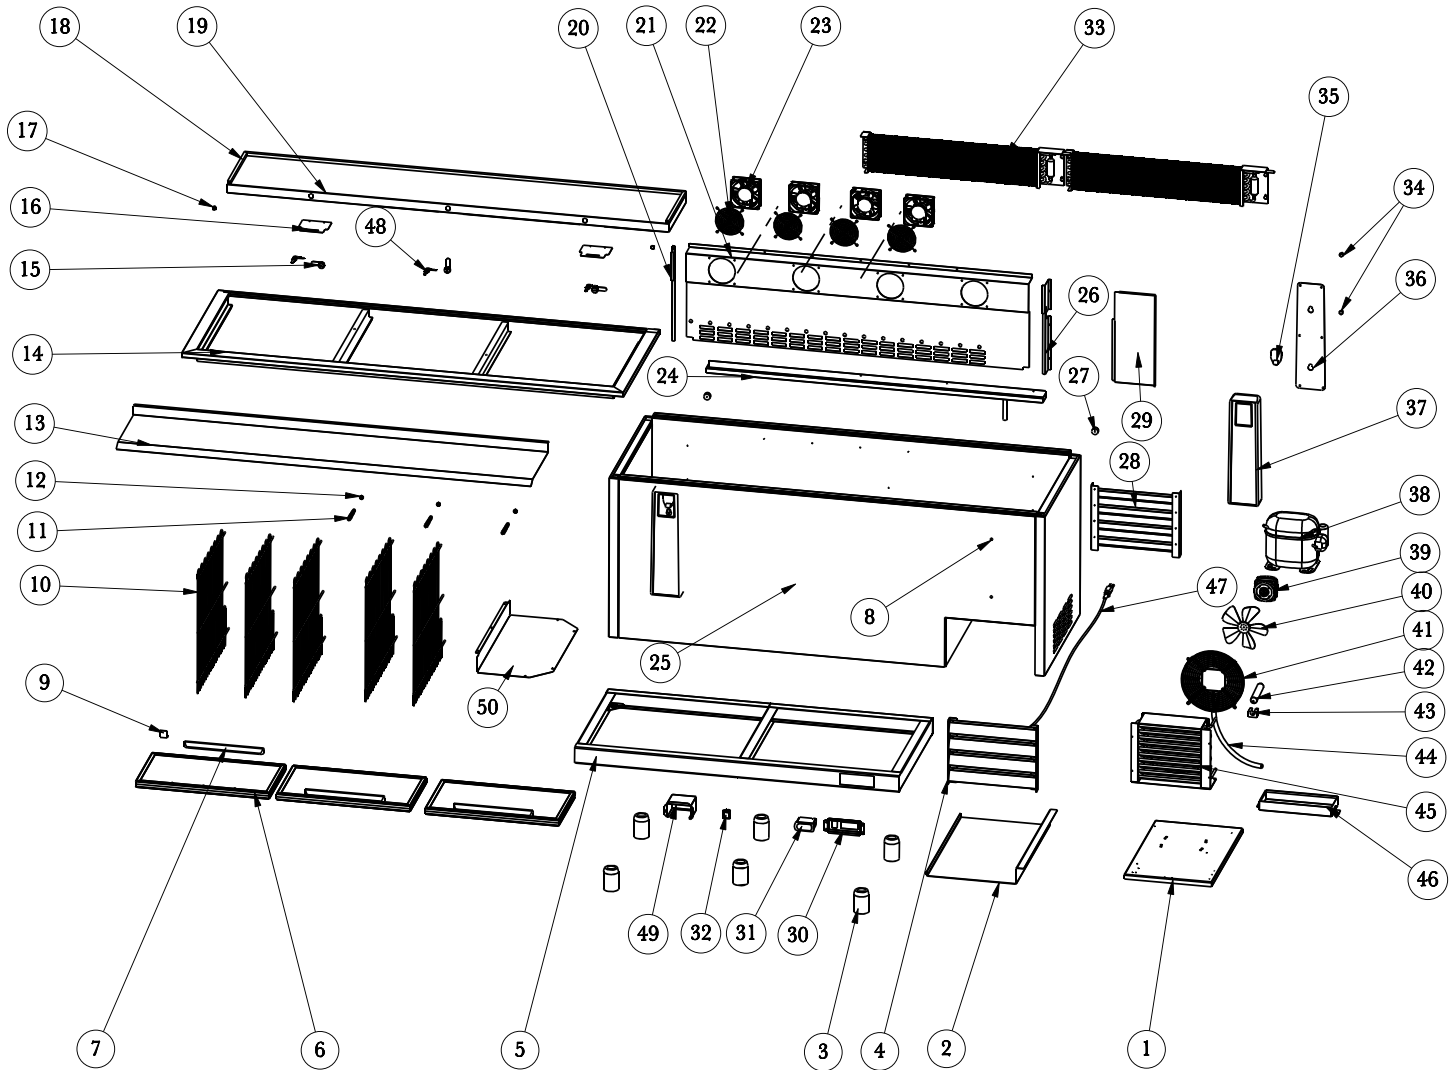

# Parts Breakdown

Model BB-CN-0026-HC 50041

# Parts Breakdown

## Model BB-CN-0026-HC 50041

Item No.	Description	Position	Item No.	Description	Position	Item No.	Description	Position
AE987	Compressor Unit Installation Board for 50041	1	AF854	Decoration Strip for 50041	18	AF841	Bottle Opener Board for 50041	36
AE988	Base Board for 50041	2	AF855	Top Board for 50041	19	AA246	Bottle Opener Cover for 50041	37
AA185	Leveling Feet for 50041	3	AE996	Left Support for Evaporator Cover for 50041	20	AE876	Compressor for 50041	38
AF005	Front Grill for 50041	4	AF856	Evaporator Cover for 50041	21	AA984	Condenser Fan Motor for 50041	39
AF851	Cabinet Base for 50041	5	AA201	Evaporator Fan Motor Cover for 50041	22	AA248	Condenser Fan Blade for 50041	40
AF843	Door for 50041	6	AE901	Evaporator Fan Motor for 50041	23	AA249	Condenser Fan Motor Cover for 50041	41
62363	Door Handle for 50041	7	AF857	Inner Drain Pan for 50041	24	AB594	Filter D25x160-B for 50041	42
AE971	Door Gasket for 50041	8	AE999	Right Support for Evaporator Cover for 50041	26	AB595	Filter Fixer for 50041	43
AE986	Door Limit Block for 50041	9	AA192	Back Limit Block for 50041	27	AA216	Drain Tube for 50041	44
AA225	Shelf for 50041	10	AF000	Back Grill for 50041	28	AA300	Condenser for 50041	45
AA226	Shelf Spring for 50041	11	AF840	Inner Baffle for 50041	29	AE905	Outer Drain Pan for 50041	46
AA227	Shelf Cap for 50041	12	AE984	Thermostat Installation Cover for 50041	30	AA135	Power Cord for 50041	47
AF852	Panel Under Table for 50041	13	AB109	Thermostat for 50041	31	AA196	Key for 50041	48
AF853	Under Table Component for 50041	14	AA124	Power Switch for 50041	32	AA214	Thermostat Water Proof Cover for 50041	49
AA197	Lock for 50041	15	AA298	Evaporator for 50041	33	AF004	Thermostat Baffle for 50041	50
AE977	Base Board for Lock for 50041	16	AA243	Screw for Bottle Opener Component for 50041	34			
AA231	Decoration Cover for 50041	17	AA244	Bottle Opener for 50041	35			