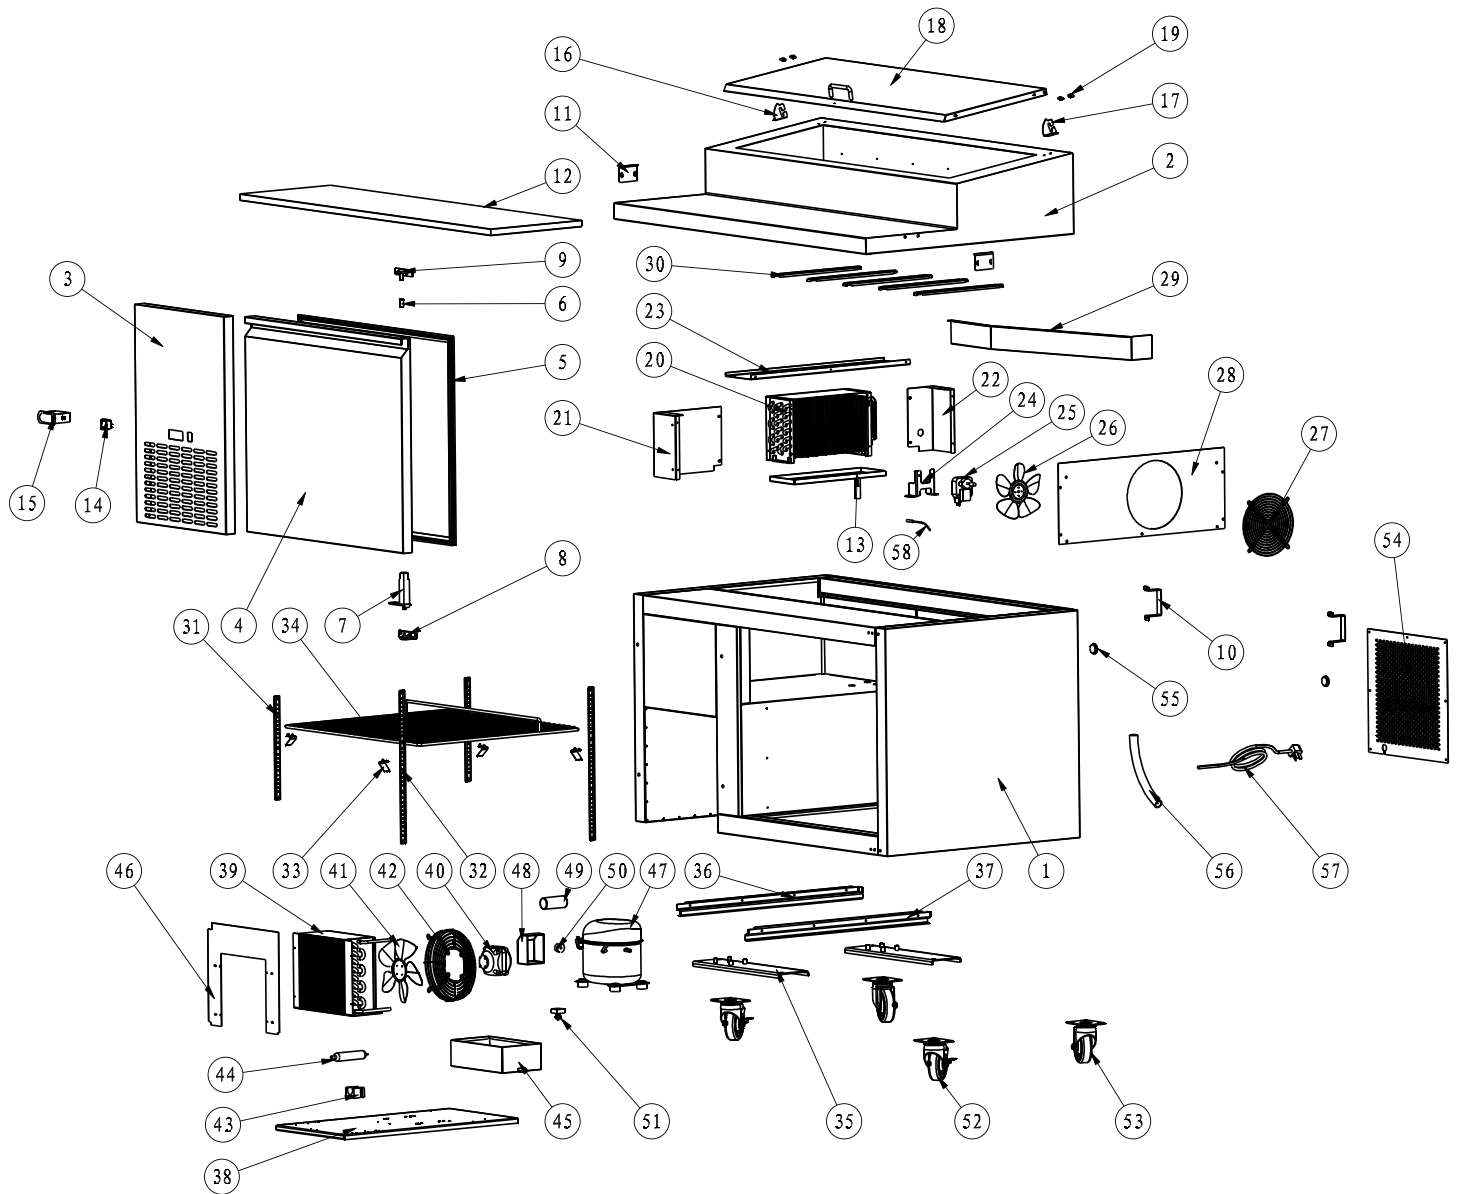

Parts Breakdown

Model **PT-CN-1270-HC** 50042

Parts Breakdown

Model PT-CN-1270-HC 50042

Item No.	Description	Position	Item No.	Description	Position	Item No.	Description	Position
AF159	Cabinet for 50042	1	AB476	Evaporator before June 2022 for 50042	20	AF180	Compressor Unit Installation Board for 50042	38
AF160	Top Rail for 50042	2	AS883	Evaporator after June 2022 for 50042	20	AS884	Condenser before June 2022 for 50042	39
AF161	Control Panel for 50042	3	AF169	Left Support of Evaporator Cover for 50042	21	AB159	Condenser after June 2022 for 50042	39
AF162	Door for 50042	4	AF170	Right Support of Evaporator Cover for 50042	22	AN216	Condenser Fan Motor before June 2022 for 50042	40
AB466	Gasket for 50042	5	AF171	Upper Support of Evaporator Cover for 50042	23	AL932	Condenser Fan Motor after June 2022 for 50042	40
AA388	Axis Cover for 50042	6	AF172	Evaporator Fan Motor Holder for 50042	24	AA208	Condenser Fan Blade for 50042	41
AA955	Left/Right Spring Hinge for 50042	7	AA128	Condenser Fan Motor before June 2022 for 50042	25	AA207	Condenser Fan Motor Cover for 50042	42
AA360	Hinge T for 50042	8	AL932	Condenser Fan Motor after June 2022 for 50042	25	AB595	Filter Fixer for 50042	43
AF070	Hinge X for 50042	9	AA962	Blade of Evaporator Fan Motor for 50042	26	AB594	Filter D25x160-B for 50042	44
AF080	Stand Off Bracket for 50042	10	AA971	Evaporator Fan Motor Cover for 50042	27	AA874	Outer Drain Pan for 50042	45
AF163	Fixer for Cutting Board for 50042	11	AF173	Evaporator Cover for 50042	28	AF181	Air Shield Board for 50042	46
AF164	Cutting Board for 50042	12	AF174	Air Guide Sheet for 50042	29	AF182	Compressor before June 2022 for 50042	47
AF165	Inner Drain Pan for 50042	13	AF175	Pan Bracket-25 for 50042	30	AI386	Compressor after June 2022 for 50042	47
AA124	Power Switch for 50042	14	AF090	K Strip-3 Holes for 50042	31	26246	Caster with Brake for 50042	52
AA123	Carel Controller PYGX1Z0502 before June 2022 for 50042	15	AF176	K Strip-4 Holes for 50042	32	26247	Caster without Brake for 50042	53
AL929	Dixell Temperature Controller - XR02 after June 2022 for 50042	15	26884	K Clip for 50042	33	AF183	Back Grill for 50042	54
AF166	Left Lid Hinge for 50042	16	AB487	Shelf for 50042	34	AB169	Foaming Hole Cover for 50042	55
AF167	Right Lid Hinge for 50042	17	AF177	Castor Support for 50042	35	AA133	Drain Hose for 50042	56
AF168	Lid for 50042	18	AF178	Left Compressor Unit Track for 50042	36	AA135	Power Cord for 50042	57
AB475	Lid Hinge Axis for 50042	19	AF179	Right Compressor Unit Track for 50042	37	AA379	Temperature Probe for 50042	58