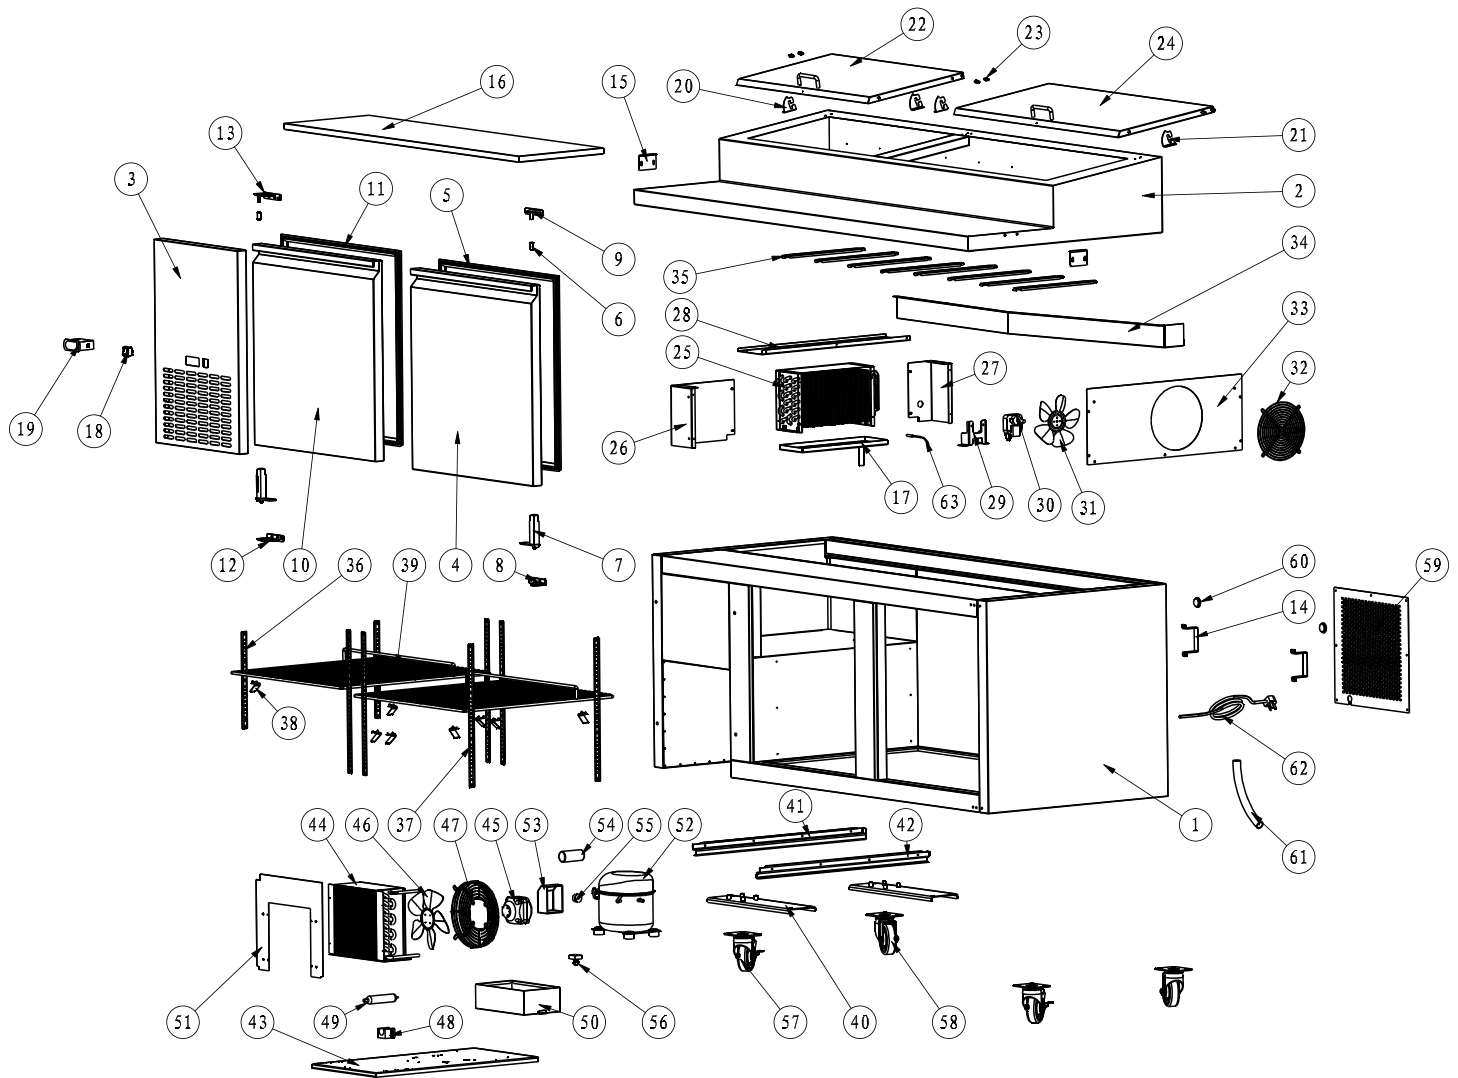

Parts Breakdown

Model **PT-CN-1829-HC** 50043

Parts Breakdown

Model PT-CN-1829-HC 50043

Item No.	Description	Position	Item No.	Description	Position	Item No.	Description	Position
AF184	Cabinet for 50043	1	AF190	Lid for 50043	22	AF179	Right Compressor Unit Track for 50043	42
AF185	Top Rail for 50043	2	AB475	Lid Hinge Axis for 50043	23	AF180	Compressor Unit Installation Board for 50043	43
AF161	Control Panel for 50043	3	AF191	Lid for 50043	24	AA250	Condenser before June 2022 for 50043	44
AF186	Right Door for 50043	4	AB511	Evaporator before June 2022 for 50043	25	AB527	Condenser after June 2022 for 50043	44
AB500	Gasket for 50043	5	AS883	Evaporator after June 2022 for 50043	25	AS885	Condenser Fan Motor before June 2022 for 50043	45
AA388	Axis Cover for 50043	6	AF192	Left Support of Evaporator Cover for 50043	26	26675	Condenser Fan after June 2022 for 50043	45
AA955	Left/Right Spring Hinge for 50043	7	AF193	Right Support of Evaporator Cover for 50043	27	AA248	Condenser Fan Blade for 50043	46
AA360	Hinge T for 50043	8	AF171	Upper Support of Evaporator Cover for 50043	28	AA249	Condenser Fan Motor Cover for 50043	47
AF070	Hinge X for 50043	9	AF172	Evaporator Fan Motor Holder for 50043	29	AB595	Filter Fixer for 50043	48
AF187	Left Door for 50043	10	AA128	Condenser Fan Motor before June 2022 for 50043	30	AB594	Filter D25x160-B for 50043	49
AB500	Gasket for 50043	11	AL932	Condenser Fan Motor after June 2022 for 50043	30	AA874	Outer Drain Pan for 50043	50
AA360	Hinge T for 50043	12	AA962	Blade of Evaporator Fan Motor for 50043	31	AF181	Air Shield Board for 50043	51
AB200	Hinge W for 50043	13	AA971	Evaporator Fan Motor Cover for 50043	32	AS886	Compressor before June 2022 for 50043	52
AF080	Stand Off Bracket for 50043	14	AF173	Evaporator Cover for 50043	33	AI971	Compressor after June 2022 for 50043	52
AF163	Fixer for Cutting Board for 50043	15	AF174	Air Guide Sheet for 50043	34	26246	Caster with Brake for 50043	57
AF188	Cutting Board for 50043	16	AF175	Pan Bracket-25 for 50043	35	26247	Caster without Brake for 50043	58
AF189	Inner Drain Pan for 50043	17	AF090	K Strip-3 Holes for 50043	36	AF183	Back Grill for 50043	59
AA124	Power Switch for 50043	18	AF176	K Strip-4 Holes for 50043	37	AB169	Foaming Hole Cover for 50043	60
AA123	Carel Controller PYGX1Z0502 before June 2022 for 50043	19	26884	K Clip for 50043	38	AA133	Drain Hose for 50043	61
AL929	Dixell Temperature Controller - XR02 after June 2022 for 50043	19	AB522	Shelf for 50043	39	AA135	Power Cord for 50043	62
AF166	Left Lid Hinge for 50043	20	AF177	Castor Support for 50043	40	AA379	Temperature Probe for 50043	63
AF167	Right Lid Hinge for 50043	21	AF178	Left Compressor Unit Track for 50043	41			