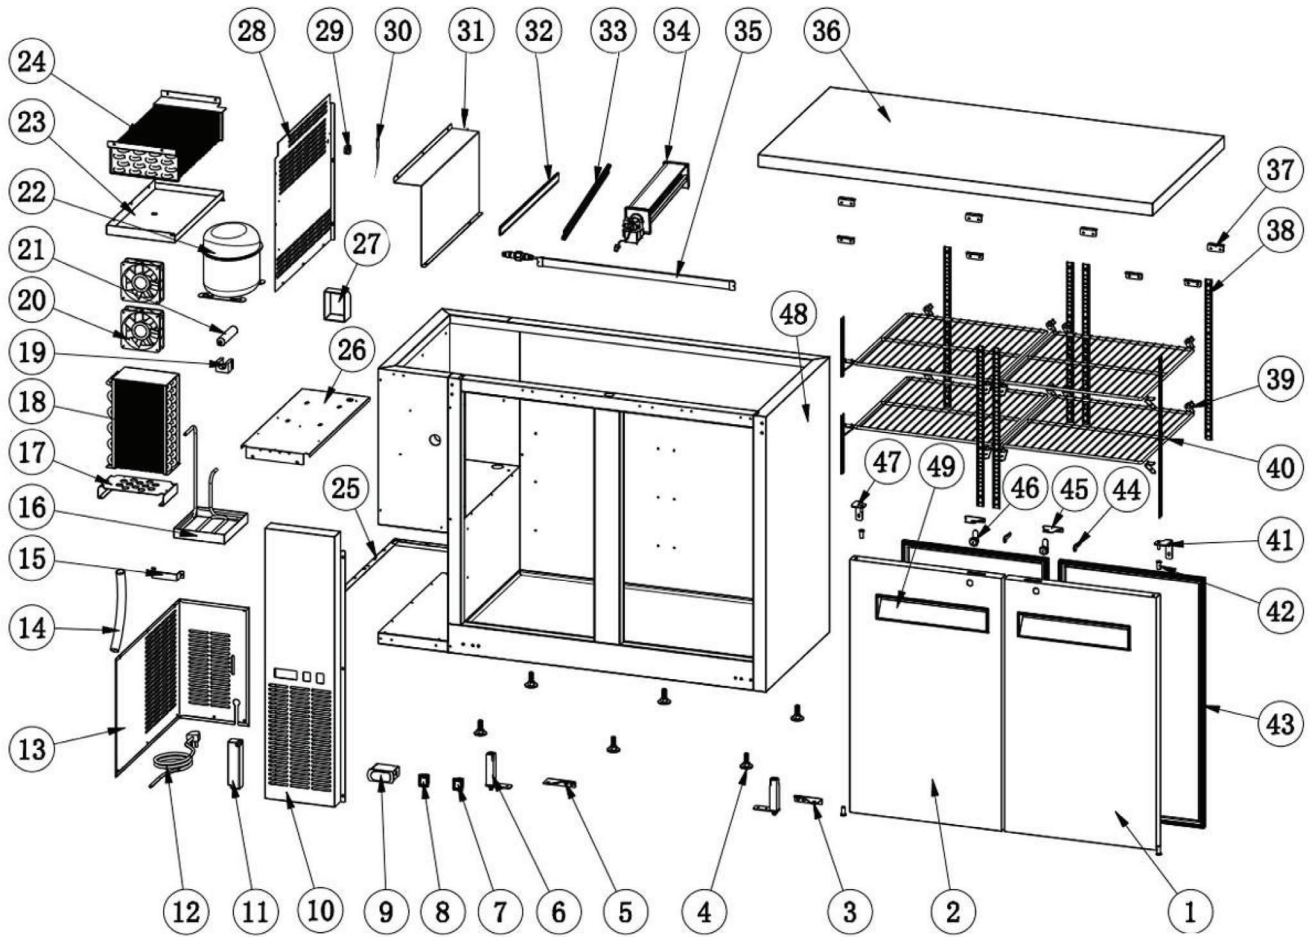

Parts Breakdown

Model BB-CN-0012-SH 50057

Parts Breakdown

Model BB-CN-0012-SH 50057

Item No.	Description	Position	Item No.	Description	Position	Item No.	Description	Position
AF774	Right Door for 50057	1	AF778	Condenser Installation Board for 50057	17	AM180	Evaporator Fan Motor for 50057	34
AF775	Left Door for 50057	2	AP021	Condenser for 50057	18	68296	LED Light for 50057	35
AA359	Bottom Right Hinge for 50057	3	AB595	Filter Fixer for 50057	19	AF821	Top Board for 50057	36
AA185	Leveling Feet for 50057	4	AA128	Condenser Fan Motor for 50057	20	AF764	Top Board Fixer for 50057	37
AA360	Bottom Left Hinge for 50057	5	AI968	Filter for 50057	21	AP025	K Strip for 50057	38
AA398	Bottom Hinge Axis for 50057	6	AF088	Compressor for 50057	22	26884	K Clip for 50057	39
AA124	Power Switch for 50057	7	AI396	Inner Drain Pan for 50057	23	AA386	Shelf for 50057	40
AA362	LED Light Switch for 50057	8	37686	Evaporator for 50057	24	AA436	Upper Right Hinge for 50057	41
27185	Carel Controller for 50057	9	AF780	Fixed Mounts for Back Grill for 50057	25	AA388	Axis Cover for 50057	42
AP023	Control Panel for 50057	10	AF781	Compressor Installation Board for 50057	26	AA414	Gasket for 50057	43
AM179	LED Power Supply for 50057	11	AF820	Evaporator Cover for 50057	28	AA196	Key for 50057	44
AA365	Power Cord for 50057	12	AA378	Temperature Probe Fixer for 50057	29	AF761	Lock Plate for 50057	45
AP024	Back Grill for 50057	13	AA379	Temperature Probe for 50057	30	AA197	Lock for 50057	46
AA216	Drain Tube for 50057	14	AF783	Evaporator Fan Installation Board for 50057	31	AF786	Upper Light Hinge for 50057	47
AB974	Handle for Installation Board for 50057	15	AA962	Blade of Evaporator Fan Motor for 50057	32	AA418	Door Handle for 50057	49
AF087	Outer Drain Pan for 50057	16	AL936	Evaporator Fan Cover for 50057	33			