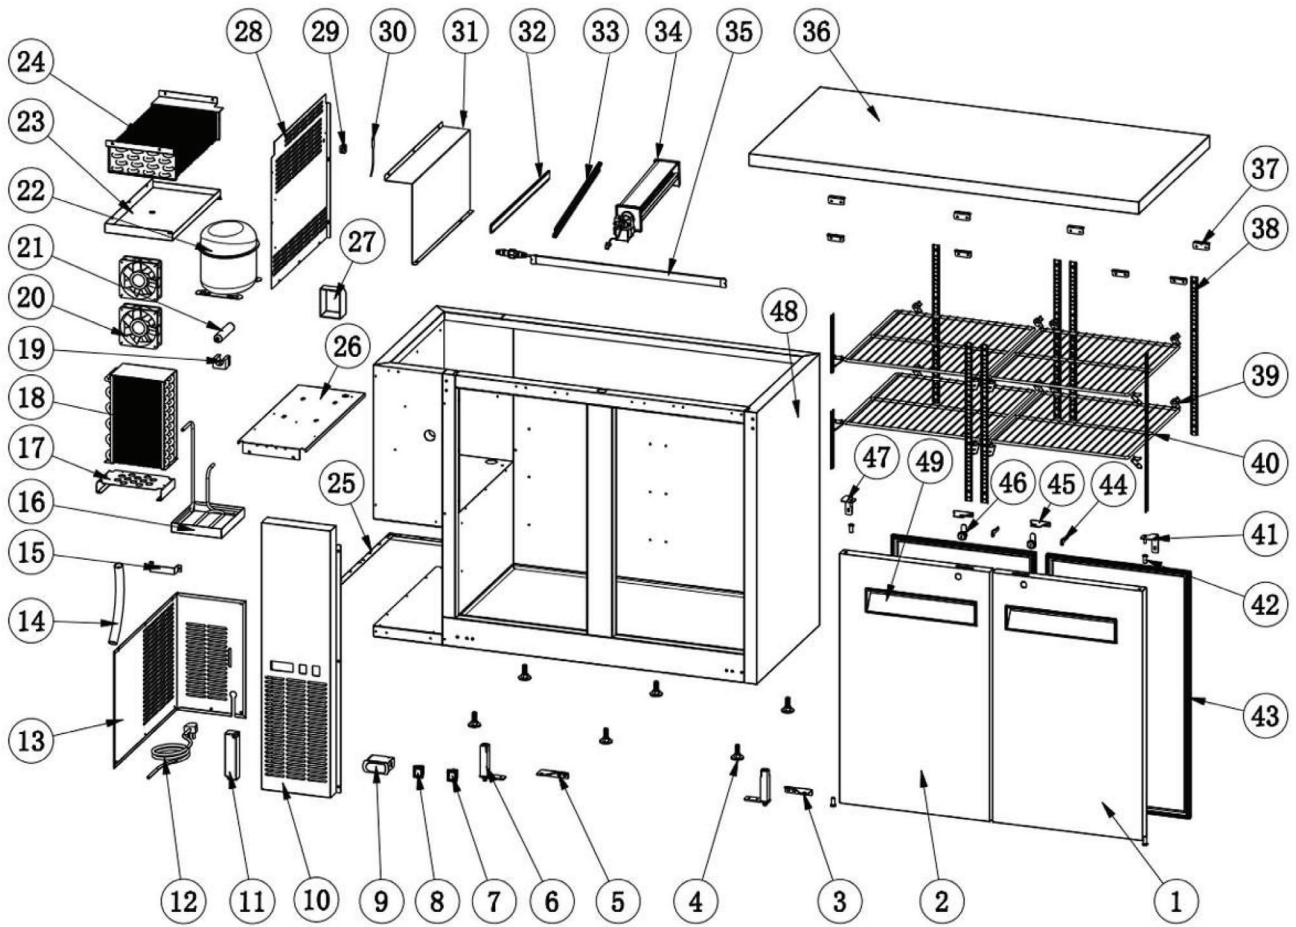

Parts Breakdown

Model BB-CN-0016-SH 50059

Parts Breakdown

Model BB-CN-0016-SH 50059

Item No.	Description	Position	Item No.	Description	Position	Item No.	Description	Position
AF795	Right Door for 50059	1	AF778	Condenser Installation Board for 50059	17	AM180	Evaporator Fan Motor for 50059	34
AF796	Left Door for 50059	2	AP021	Condenser for 50059	18	68296	LED Light for 50059	35
AA359	Bottom Right Hinge for 50059	3	AB595	Filter Fixer for 50059	19	AF797	Top Board for 50059	36
AA185	Leveling Feet for 50059	4	AA128	Condenser Fan Motor for 50059	20	AF764	Top Board Fixer for 50059	37
AA360	Bottom Left Hinge for 50059	5	AI968	Filter for 50059	21	AP025	K Strip for 50059	38
AA398	Bottom Hinge Axis for 50059	6	AF088	Compressor for 50059	22	26884	K Clip for 50059	39
AA124	Power Switch for 50059	7	AI396	Inner Drain Pan for 50059	23	AA435	Shelf for 50059	40
AA362	LED Light Switch for 50059	8	37686	Evaporator for 50059	24	AA436	Upper Right Hinge for 50059	41
27185	Carel Controller PYGX1Z0501 for 50059	9	AF780	Fixed Mounts for Back Grill for 50059	25	AA388	Axis Cover for 50059	42
AP023	Control Panel for 50059	10	AF781	Compressor Installation Board for 50059	26	AA458	Gasket for 50059	43
AM179	LED Power Supply for 50059	11	AF820	Evaporator Cover for 50059	28	AA196	Key for 50059	44
AA365	Power Cord for 50059	12	AA378	Temperature Probe Fixer for 50059	29	AF761	Lock Plate for 50059	45
AP024	Back Grill for 50059	13	AA379	Temperature Probe for 50059	30	AA197	Lock for 50059	46
AA216	Drain Tube for 50059	14	AF783	Evaporator Fan Installation Board for 50059	31	AF786	Upper Light Hinge for 50059	47
AB974	Handle for Installation Board for 50059	15	AA962	Blade of Evaporator Fan Motor-Old Style for 50059	32	AA418	Door Handle for 50059	49
AF087	Outer Drain Pan for 50059	16	AL936	Evaporator Fan Cover for 50059	33			