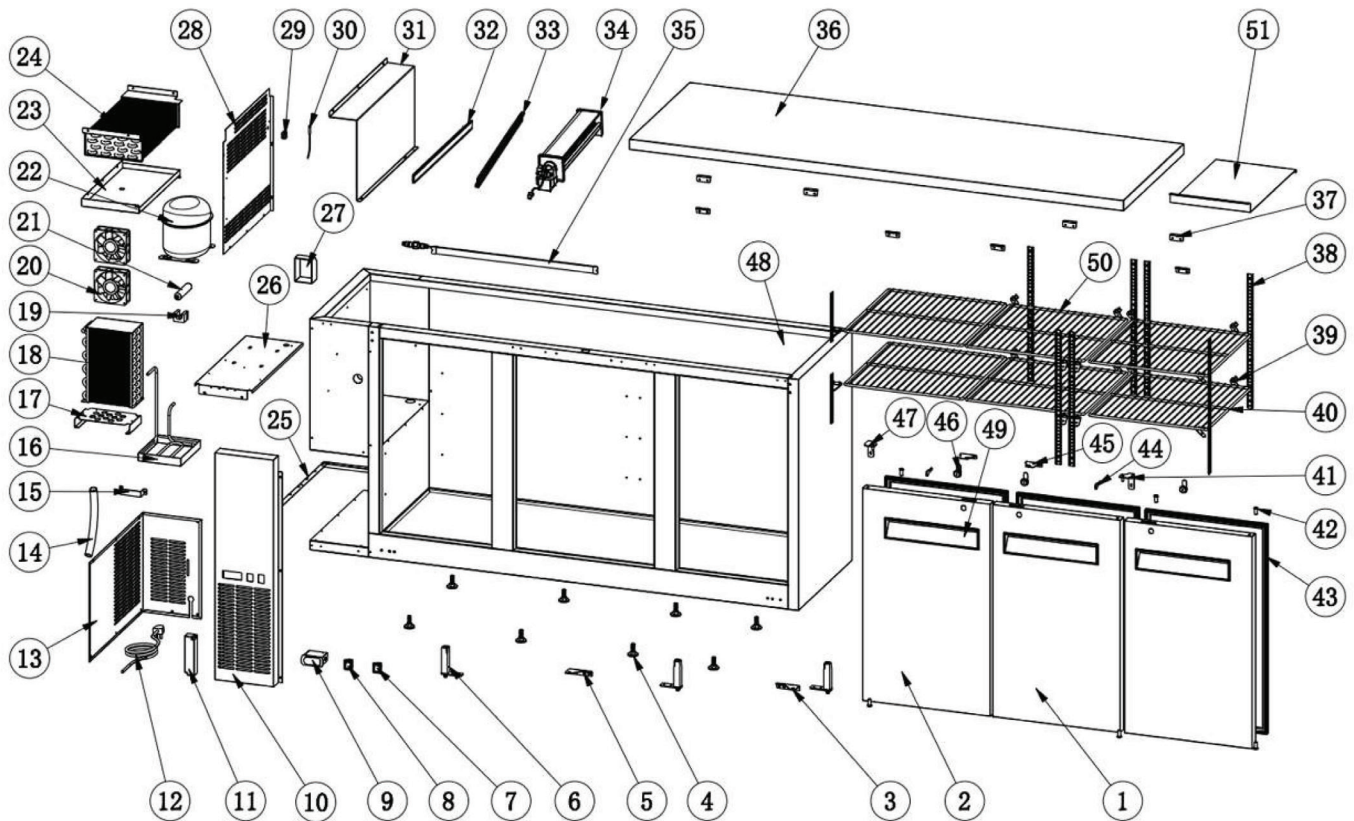

Parts Breakdown

Model BB-CN-0020-SH 50061

Parts Breakdown

Model BB-CN-0020-SH 50061

Item No.	Description	Position	Item No.	Description	Position	Item No.	Description	Position
AF800	Right Door for 50061	1	AP021	Cindenser for 50061	18	AF824	Top Board for 50061	36
AF801	Left Door for 50061	2	AB595	Filter Fixer for 50061	19	AF764	Top Board Fixer for 50061	37
AA359	Bottom Right Hinge for 50061	3	AA128	Condenser Fan Motor for 50061	20	AP025	K Strip for 50061	38
AA185	Leveling Feet for 50061	4	AI968	Filter for 50061	21	26884	K Clip for 50061	39
AA360	Bottom Left Hinge for 50061	5	AF088	Compressor for 50061	22	AF804	Shelf/Left and Right for 50061	40
AA398	Bottom Hinge Axis for 50061	6	AI396	Inner Drain Pan for 50061	23	AA436	Upper Right Hinge for 50061	41
AA124	Power Switch for 50061	7	37686	Evaporator for 50061	24	AA388	Axis Cover for 50061	42
AA362	LED Light Switch for 50061	8	AF780	Fixed Mounts for Back Grill for 50061	25	37720	Solid Door Gasket for 50061	43
27185	Carel Controller PYGX1Z0501 for 50061	9	AF781	Compressor Installation Board for 50061	26	AA196	Key for 50061	44
AP023	Control Panel for 50061	10	AF823	Evaporator Cover for 50061	28	AF761	Lock Plate for 50061	45
AM179	LED Power Supply for 50061	11	AA378	Temperature Probe Fixer for 50061	29	AA197	Lock for 50061	46
AA365	Power Cord for 50061	12	AA121	Temperature Sensor of Cabinet Inside for 50061	30	AF786	Upper Light Hinge for 50061	47
AP024	Back Grill for 50061	13	AF783	Evaporator Fan Installation Board for 50061	31	AA418	Door Handle for 50061	49
AA216	Drain Tube for 50061	14	AA962	Blade of Evaporator Fan Motor-Old Style for 50061	32	AA484	Middle Shelf for 50061	50
AB974	Handle for Installation Board for 50061	15	AL936	Evaporator Fan Cover for 50061	33	AF805	Air Deflector for 50061	51
AF087	Outer Drain Pan for 50061	16	AM180	Evaporator Fan Motor for 50061	34			
AF778	Condenser Installation Board for 50061	17	68296	LED Light for 50061	35			