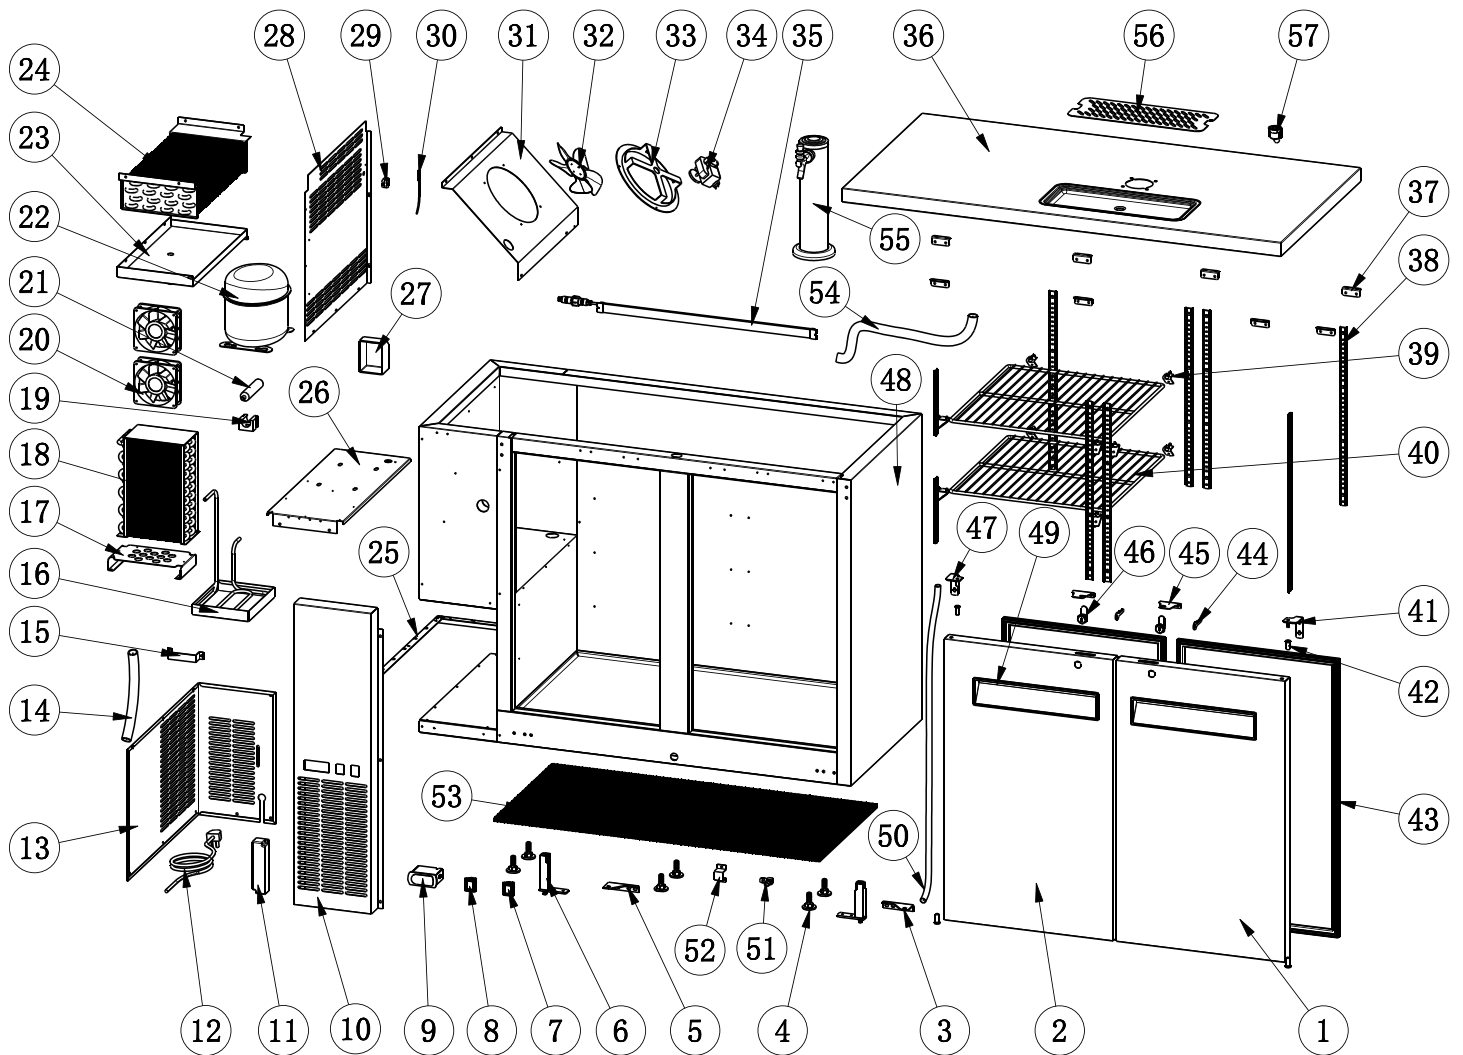

Parts Breakdown

Model **BB-CN-0012-DH** 50063

Parts Breakdown

Model BB-CN-0012-DH 50063

Item No.	Description	Position	Item No.	Description	Position	Item No.	Description	Position
AF774	Right Door for 50063	1	AB595	Filter Fixer for 50063	19	AF176	K Strip-4 Holes for 50063	38
AF775	Left Door for 50063	2	AA128	Condenser Fan Motor for 50063	20	26884	K Clip for 50063	39
AA360	Hinge T for 50063	3	AA371	Filter for 50063	21	AA386	Shelf for 50063	40
AA185	Leveling Feet for 50063	4	AF088	Compressor for 50063	22	AA436	Upper Right Hinge for 50063	41
AA360	Hinge T for 50063	5	AF779	Inner Drain Pan for 50063	23	AA388	Axis Cover for 50063	42
AA398	Bottom Hinge Axis for 50063	6	AA373	Evaporator for 50063	24	AA414	Gasket for 50063	43
AA124	Power Switch for 50063	7	AF780	Fixed Mounts for Back Grill for 50063	25	AA196	Key for 50063	44
AA362	LED Light Switch for 50063	8	AF781	Compressor Installation Board for 50063	26	AF761	Lock Plate for 50063	45
27185	Carel Temperature Controller PYGX1Z0501 (before December 2021) for 50063	9	AF782	Evaporator Cover for 50063	28	AA197	Lock for 50063	46
AI375	Dixell Temperature Controller (after December 2021) for 50063	9	AA378	Temperature Probe Fixer for 50063	29	AF786	Upper Light Hinge for 50063	47
AF776	Control Panel for 50063	10	AA379	Temperature Probe for 50063	30	AA418	Door Handle for 50063	49
AT445	LED Power Supply (before December 2021) for 50063	11	AF783	Evaporator Fan Installation Board for 50063	31	AA528	Inner Drain Pipe for 50063	50
AT446	LED Power Supply (after December 2021) for 50063	11	AA962	Blade of Evaporator Fan Motor for 50063	32	AA529	Plastic Connector for 50063	51
AA365	Power Cord for 50063	12	AF784	Evaporator Fan Holder for 50063	33	AF787	Baffle for 50063	52
AF777	Back Grill for 50063	13	AN218	Condenser Fan Motor (before December 2021) for 50063	34	AA531	Rubber Pad for 50063	53
AA216	Drain Tube for 50063	14	AM180	Evaporator Fan Motor (after December 2021) for 50063	34	AA532	Corrugated Pipe for 50063	54
AB974	Handle for Installation Board for 50063	15	68296	LED Light (before December 2021) for 50063	35	AA533	Beer Tower Kit - One Tap for 50063	55
AF087	Outer Drain Pan for 50063	16	AM181	LED Light (after December 2021) for 50063	35	AF762	Cover for Beer Drip Pan for 50063	56
AF778	Condenser Installation Board for 50063	17	AF785	Top Board for 50063	36	69703	Elbow Pipe for 50063	57
AA370	Condenser for 50063	18	AF764	Top Board Fixer for 50063	37			