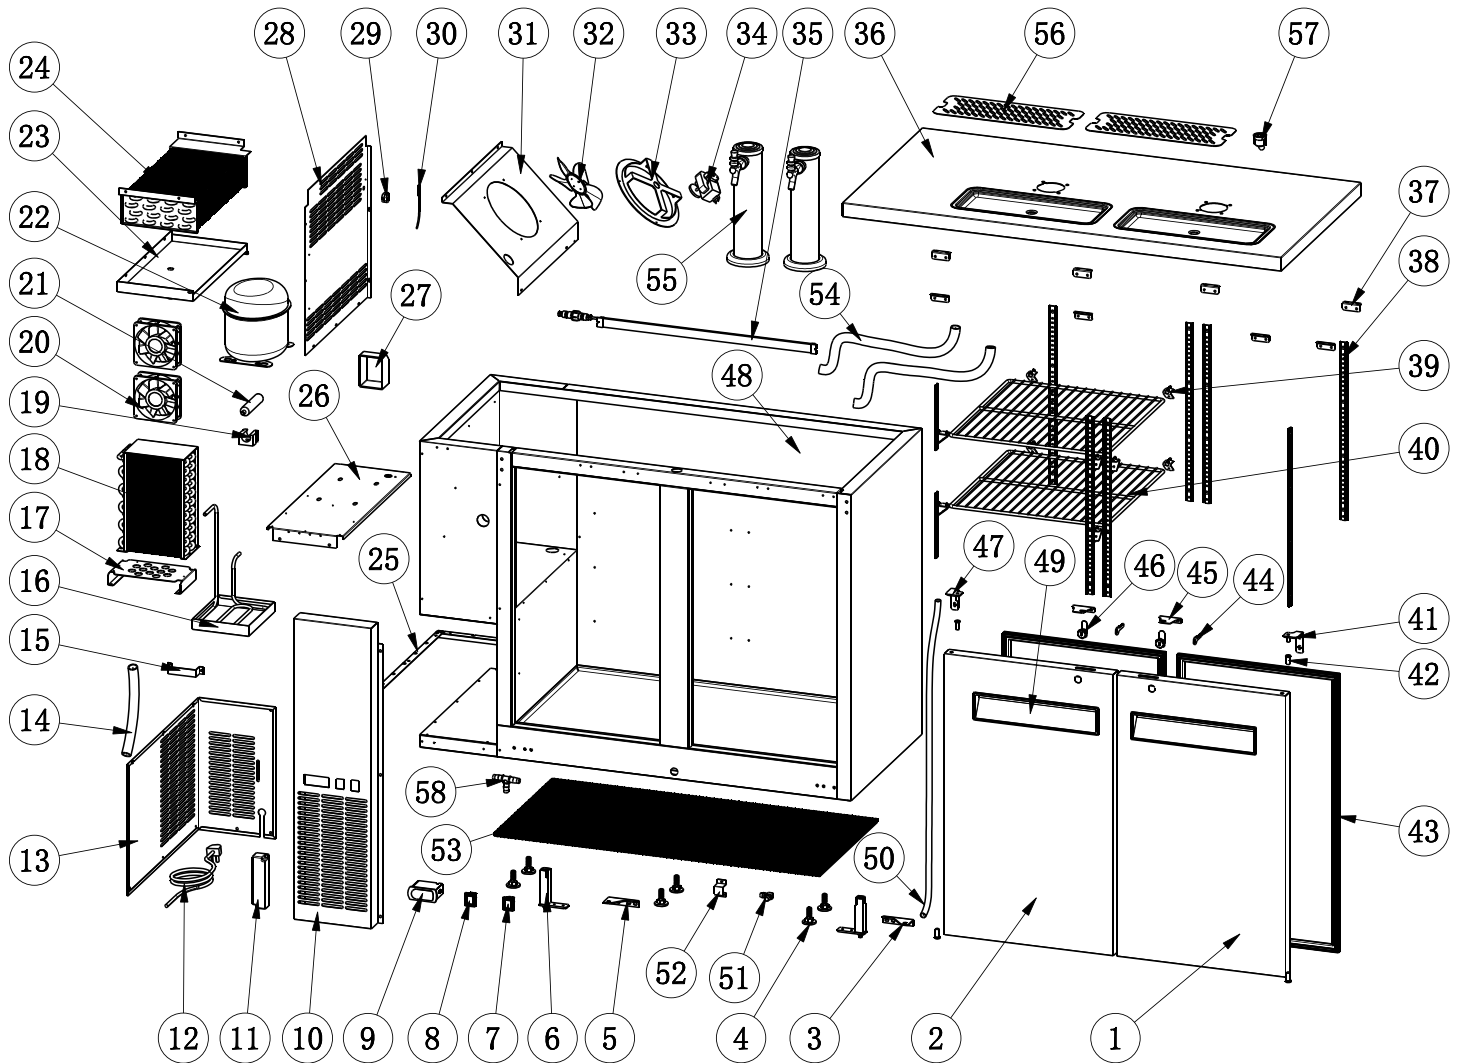

Parts Breakdown

Model BB-CN-0016-DH 50064

Parts Breakdown

Model BB-CN-0016-DH 50064

Item No.	Description	Position	Item No.	Description	Position	Item No.	Description	Position
AF795	Right Door for 50064	1	AB595	Filter Fixer for 50064	19	AF176	K Strip-4 Holes for 50064	38
AF796	Left Door for 50064	2	AA128	Condenser Fan Motor for 50064	20	26884	K Clip for 50064	39
AA360	Hinge T for 50064	3	AA371	Filter for 50064	21	AA435	Shelf for 50064	40
AA185	Leveling Feet for 50064	4	AF088	Compressor for 50064	22	AA436	Upper Right Hinge for 50064	41
AA360	Hinge T for 50064	5	AF779	Inner Drain Pan for 50064	23	AA388	Axis Cover for 50064	42
AA398	Bottom Hinge Axis for 50064	6	AA373	Evaporator for 50064	24	AA458	Gasket for 50064	43
AA124	Power Switch for 50064	7	AF780	Fixed Mounts for Back Grill for 50064	25	AA196	Key for 50064	44
AA362	LED Light Switch for 50064	8	AF781	Compressor Installation Board for 50064	26	AF761	Lock Plate for 50064	45
27185	Carel Temperature Controller PYGX1Z0501 (before December 2021) for 50064	9	AF782	Evaporator Cover for 50064	28	AA197	Lock for 50064	46
AI375	Dixell Temperature Controller (after December 2021) for 50064	9	AA378	Temperature Probe Fixer for 50064	29	AF786	Upper Light Hinge for 50064	47
AF776	Control Panel for 50064	10	AA379	Temperature Probe for 50064	30	AA418	Door Handle for 50064	49
AT445	LED Power Supply (before December 2021) for 50064	11	AF783	Evaporator Fan Installation Board for 50064	31	AA528	Inner Drain Pipe for 50064	50
AT446	LED Power Supply (after December 2021) for 50064	11	AA962	Blade of Evaporator Fan Motor for 50064	32	AA529	Plastic Connector for 50064	51
AA365	Power Cord for 50064	12	AF784	Evaporator Fan Holder for 50064	33	AF787	Baffle for 50064	52
AF777	Back Grill for 50064	13	AN218	Condenser Fan Motor (before December 2021) for 50064	34	AA531	Rubber Pad for 50064	53
AA216	Drain Tube for 50064	14	AM180	Evaporator Fan Motor (after December 2021) for 50064	34	AA532	Corrugated Pipe for 50064	54
AB974	Handle for Installation Board for 50064	15	68296	LED Light (before December 2021) for 50064	35	AA533	Beer Tower Kit - One Tap for 50064	55
AF087	Outer Drain Pan for 50064	16	AM181	LED Light (after December 2021) for 50064	35	AF762	Cover for Beer Drip Pan for 50064	56
AF778	Condenser Installation Board for 50064	17	AF797	Top Board for 50064	36	69703	Elbow Pipe for 50064	57
AA370	Condenser for 50064	18	AF764	Top Board Fixer for 50064	37	AA557	Plastic T-Junction for 50064	58