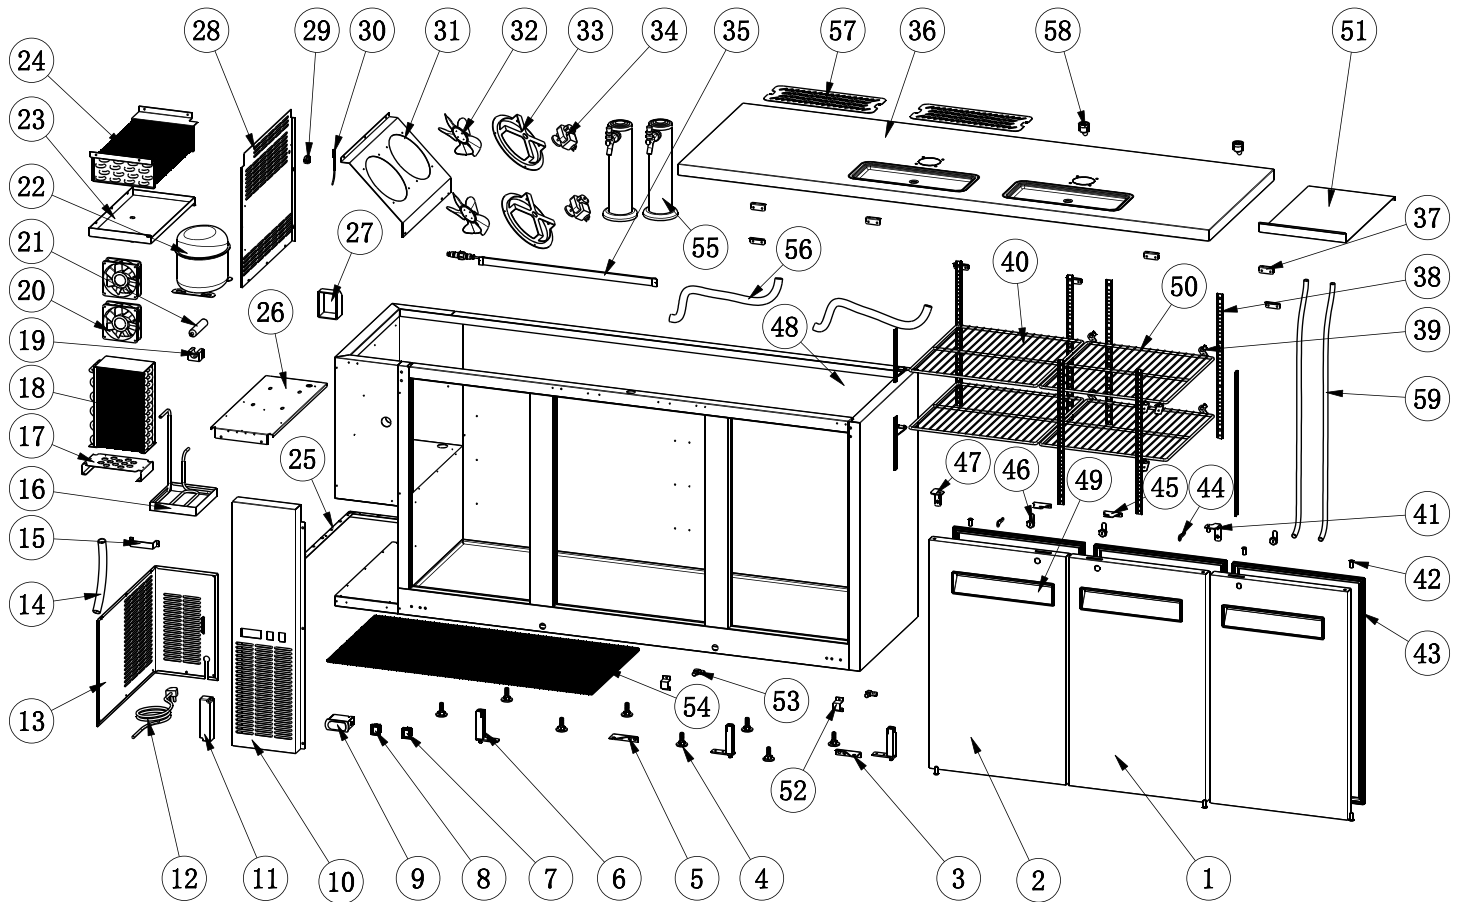

Parts Breakdown

Model **BB-CN-0020-DH** 50065

Parts Breakdown

Model BB-CN-0020-DH 50065

Item No.	Description	Position	Item No.	Description	Position	Item No.	Description	Position
AF800	Right Door for 50065	1	AA128	Condenser Fan Motor for 50065	20	AF804	Shelf/Left and Right for 50065	40
AF801	Left Door for 50065	2	AA371	Filter for 50065	21	AA436	Upper Right Hinge for 50065	41
AA360	Hinge T for 50065	3	AF088	Compressor for 50065	22	AA388	Axis Cover for 50065	42
AA185	Leveling Feet for 50065	4	AF779	Inner Drain Pan for 50065	23	AA503	Gasket for 50065	43
AA360	Hinge T for 50065	5	AA373	Evaporator for 50065	24	AA196	Key for 50065	44
AA398	Bottom Hinge Axis for 50065	6	AF780	Fixed Mounts for Back Grill for 50065	25	AF761	Lock Plate for 50065	45
AA124	Power Switch for 50065	7	AF781	Compressor Installation Board for 50065	26	AA197	Lock for 50065	46
AA362	LED Light Switch for 50065	8	AF802	Evaporator Cover for 50065	28	AF786	Upper Light Hinge for 50065	47
27185	Carel Temperature Controller PYGX1Z0501 (before December 2021) for 50065	9	AA378	Temperature Probe Fixer for 50065	29	AA418	Door Handle for 50065	49
AI375	Dixell Temperature Controller (after December 2021) for 50065	9	AA121	Temperature Sensor of Cabinet Inside for 50065	30	AA484	Middle Shelf for 50065	50
AF776	Control Panel for 50065	10	AF783	Evaporator Fan Installation Board for 50065	31	AF805	Air Deflector for 50065	51
AT445	LED Power Supply (before December 2021) for 50065	11	AA962	Blade of Evaporator Fan Motor for 50065	32	AF787	Baffle for 50065	52
AT446	LED Power Supply (after December 2021) for 50065	11	AF784	Evaporator Fan Holder for 50065	33	AA529	Plastic Connector for 50065	53
AA365	Power Cord for 50065	12	AN218	Condenser Fan Motor (before December 2021) for 50065	34	AA531	Rubber Pad for 50065	54
AF777	Back Grill for 50065	13	AM180	Evaporator Fan Motor (after December 2021) for 50065	34	AA533	Beer Tower Kit - One Tap for 50065	55
AA216	Drain Tube for 50065	14	68296	LED Light (before December 2021) for 50065	35	AA532	Corrugated Pipe for 50065	56
AB974	Handle for Installation Board for 50065	15	AM181	LED Light (after December 2021) for 50065	35	AF762	Cover for Beer Drip Pan for 50065	57
AF087	Outer Drain Pan for 50065	16	AF803	Top Board for 50065	36	69703	Elbow Pipe for 50065	58
AF778	Condenser Installation Board for 50065	17	AF764	Top Board Fixer for 50065	37	AA528	Inner Drain Pipe for 50065	59
AA370	Condenser for 50065	18	AF176	K Strip-4 Holes for 50065	38			
AB595	Filter Fixer for 50065	19	26884	K Clip for 50065	39			