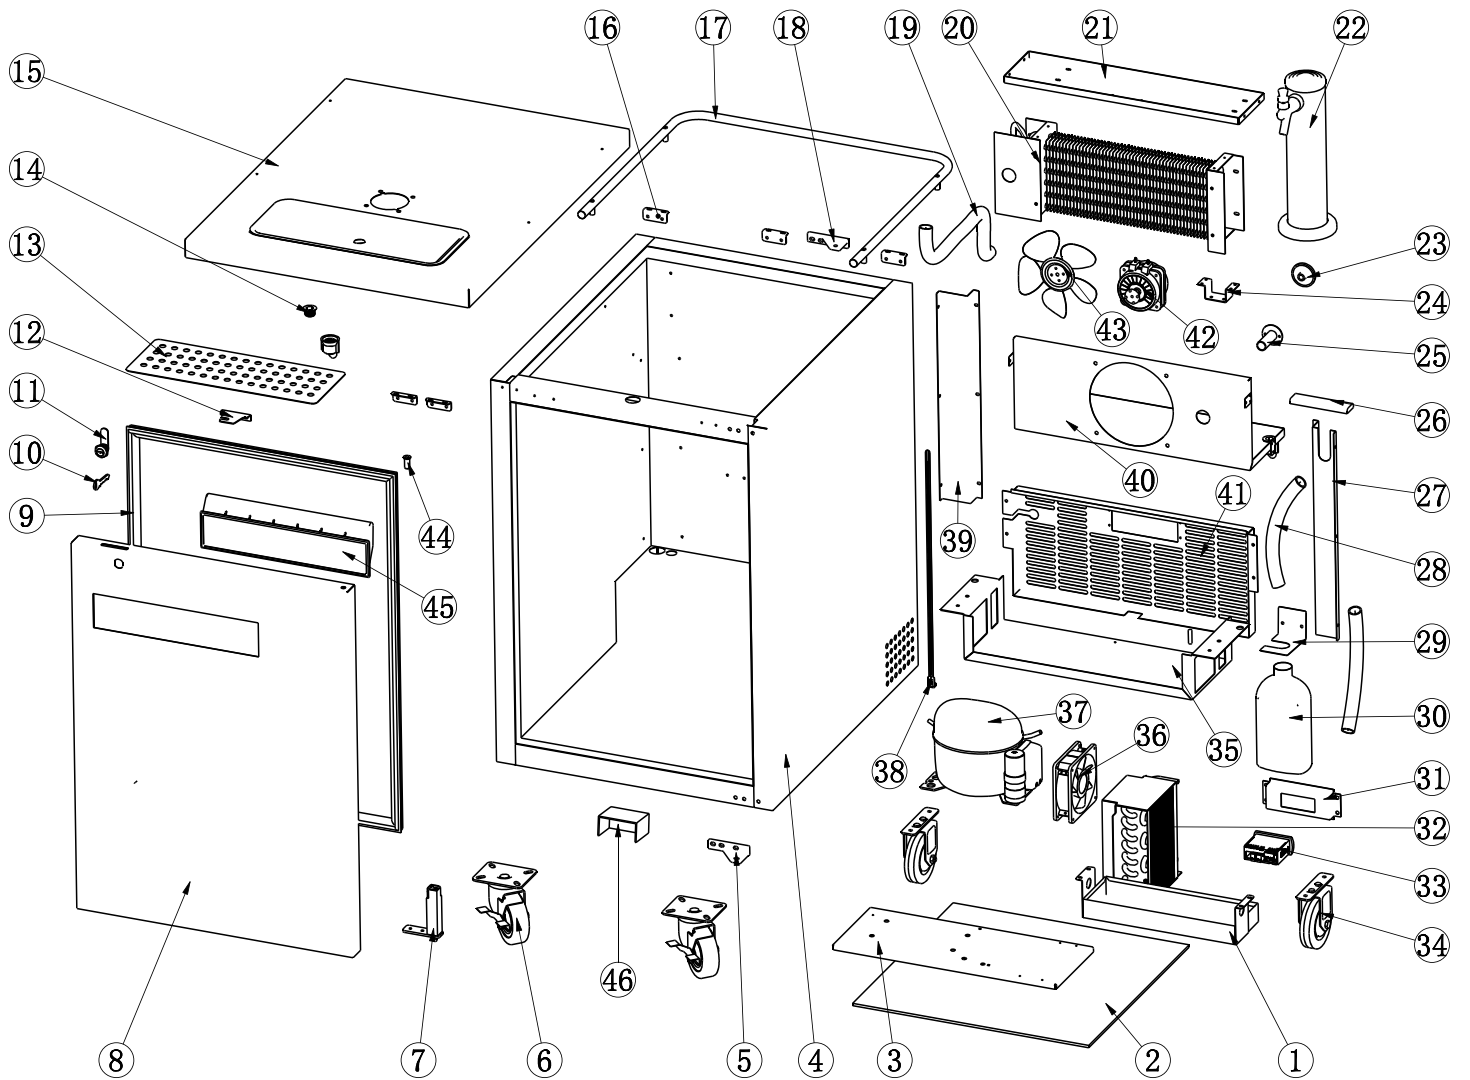

Parts Breakdown

Model **BD-CN-0007-HC** 50066

Parts Breakdown

Model **BD-CN-0007-HC** 50066

Item No.	Description	Position	Item No.	Description	Position	Item No.	Description	Position
AF758	Outer Drain Pan for 50066	1	AF070	Hinge X for 50066	18	AI375	Dixell Temperature Controller (after December 2021) for 50066	33
AA531	Rubber Pad for 50066	2	AA532	Corrugated Pipe for 50066	19	AA601	Caster without Brake for 50066	34
AF759	Compressor Installation Board for 50066	3	AA203	Evaporator for 50066	20	AF770	Base Board for Machine Room for 50066	35
AA360	Hinge T for 50066	5	AF765	Fan Motor Installation Panel for 50066	21	AE901	Evaporator Fan Motor for 50066	36
26246	Caster with Brake for 50066	6	AA533	Beer Tower Kit - One Tap for 50066	22	AF740	Compressor for 50066	37
AA398	Bottom Hinge Axis for 50066	7	AA593	Rubber Tube Plug for 50066	23	AA603	Belt for Gas Tank for 50066	38
AF760	Door for 50066	8	AF766	Evaporator Fan Holder for 50066	24	AF771	Air Pipe Protection Board for 50066	39
AA586	Gasket for 50066	9	AA595	Rubber Tube Cover for 50066	25	AF772	Evaporator Cover for 50066	40
AA196	Key for 50066	10	AA596	Thermometer for 50066	26	AF773	Back Grill for 50066	41
AA197	Lock for 50066	11	AF767	Drain Hose Cover Board for 50066	27	AF030	Evaporator Fan Motor (before December 2021) for 50066	42
AF761	Lock Plate for 50066	12	AA528	Inner Drain Pipe for 50066	28	AI963	Condenser Fan Motor (after December 2021) for 50066	42
AF762	Cover for Beer Drip Pan for 50066	13	AF768	Fixer for Plastic Bottle for 50066	29	61219	Evaporator Fan Blade V154/22 for 50066	43
69703	Elbow Pipe for 50066	14	AA599	Plastic Bottle for Dripped Beer for 50066	30	AA388	Axis Cover for 50066	44
AF763	Top Board for 50066	15	AF769	Thermostat Installation Cover for 50066	31	AA418	Door Handle for 50066	45
AF764	Top Board Fixer for 50066	16	AA127	Condenser for 50066	32	AA214	Thermostat Water Proof Cover for 50066	46
AA591	Stainless Steel Guard Rail for 50066	17	27185	Carel Temperature Controller PYGX1Z0501 (before December 2021) for 50066	33			