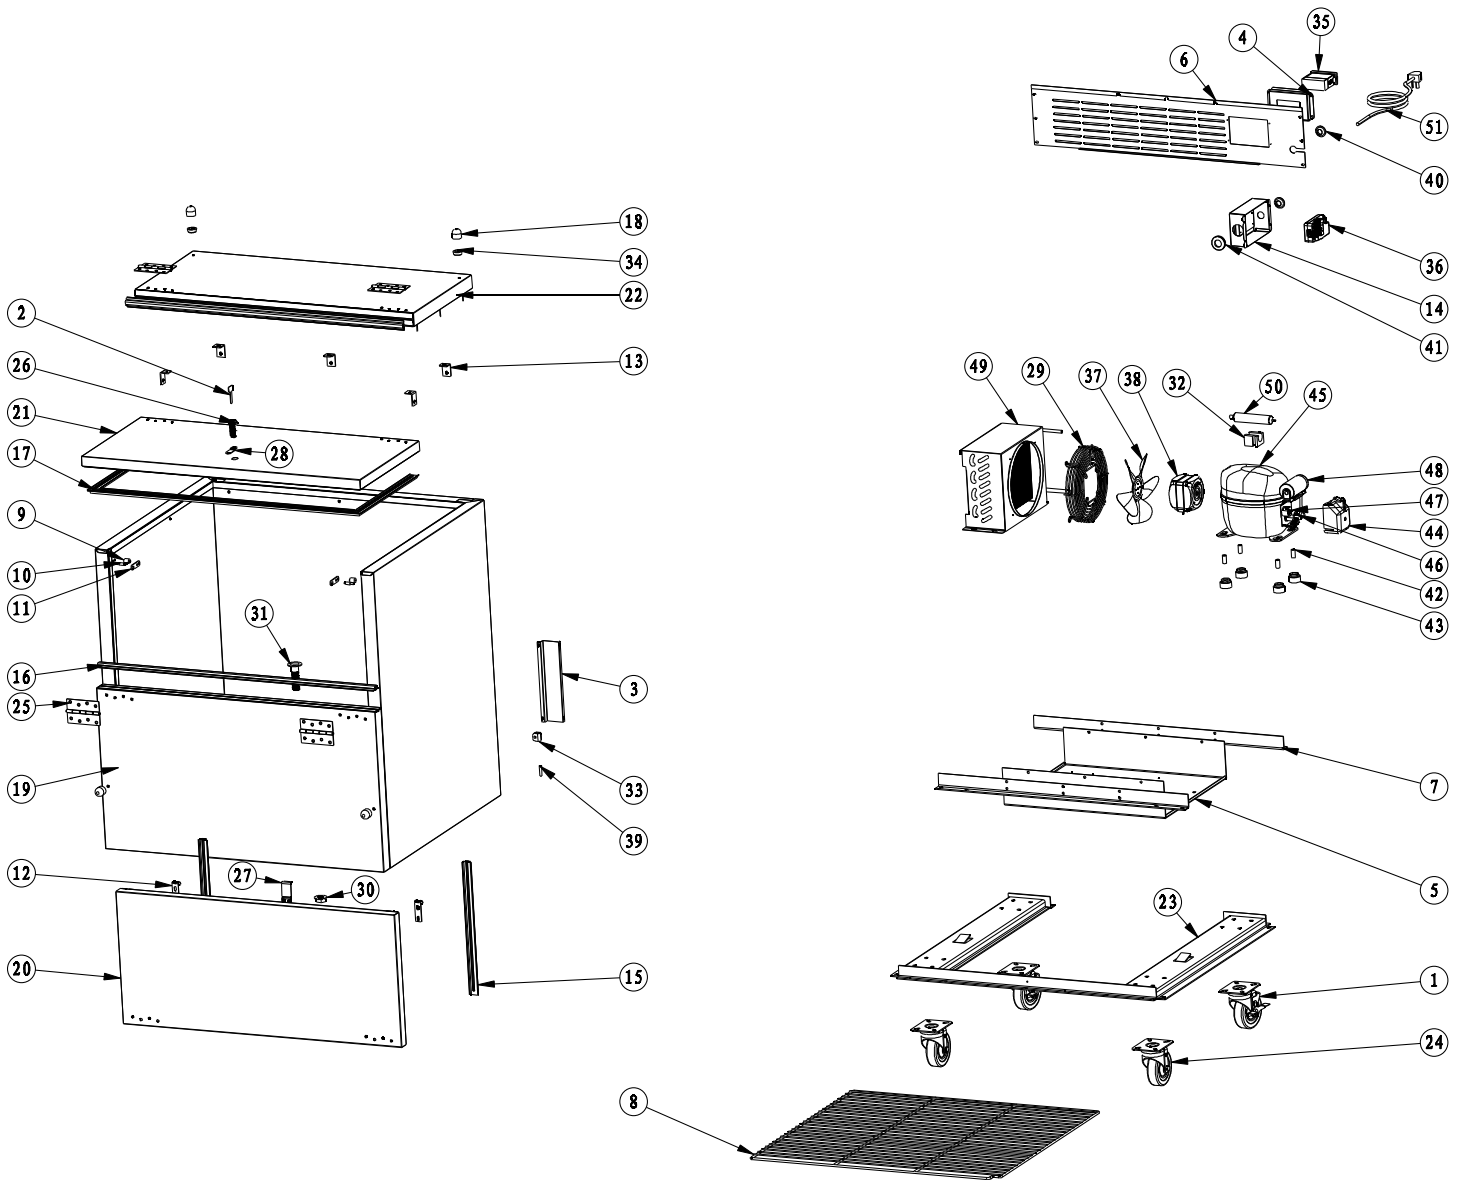

# Parts Breakdown

Model RE-CN-0034-HC 50101

# Parts Breakdown

## Model RE-CN-0034-HC 50101

Item No.	Description	Position	Item No.	Description	Position	Item No.	Description	Position
26246	Caster with Brake for 50101	1	AO099	Front Door Gasket - Bottom for 50101	16	AB595	Filter Fixer for 50101	32
AO085	Key for 50101	2	AO100	Upper Door Gasket for 50101	17	AN135	Fixer for Probe for 50101	33
AO086	Cover Board for Temp Sensor for 50101	3	AA192	Back Limit Block for 50101	18	AO111	Limited Block Rubber Plate for 50101	34
AO087	Thermostat Mounting Plate for 50101	4	AO101	Front Door for 50101	20	AA123	Carel Controller PYGX1Z0502 for 50101	35
AO088	Compressor Mounting Plate for 50101	5	AO102	Upper Door for 50101	21	AO112	Wiring Box for 50101	36
AO089	Grill for 50101	6	AO103	Top Board for 50101	22	AA962	Blade of Evaporator Fan Motor for 50101	37
AO090	Compressor Mounting Bar for 50101	7	AO104	Caster Mounting Component for 50101	23	AN216	Condenser Fan Motor for 50101	38
AO091	Shelf for 50101	8	26247	Caster without Brake for 50101	24	AA121	Temperature Sensor of Cabinet Inside for 50101	39
AO092	Hook Axis Cover for 50101	9	AO105	Hinge for 50101	25	AO113	Wiring Protector 25 for 50101	40
AO093	Hook Axis for 50101	10	AO106	Lock for 50101	26	AA794	Power Cord Cover for 50101	41
AO094	Hook for 50101	11	AO107	Lock Catch for 50101	27	64167	Compressor R290 for 50101	45
AO095	Hook Button for 50101	12	AO108	Spring Bolt for 50101	28	AO114	Condenser for 50101	49
AO096	Top Board Connector for 50101	13	AO109	Condenser Fan Motor Cover for 50101	29	AA371	Filter for 50101	50
AO097	Wiring Cover for 50101	14	AA686	Plastic Drain Pipe with Fixer for 50101	30	AA135	Power Cord for 50101	51
AO098	Front Door Gasket - Side for 50101	15	AO110	Drain Pipe for 50101	31			