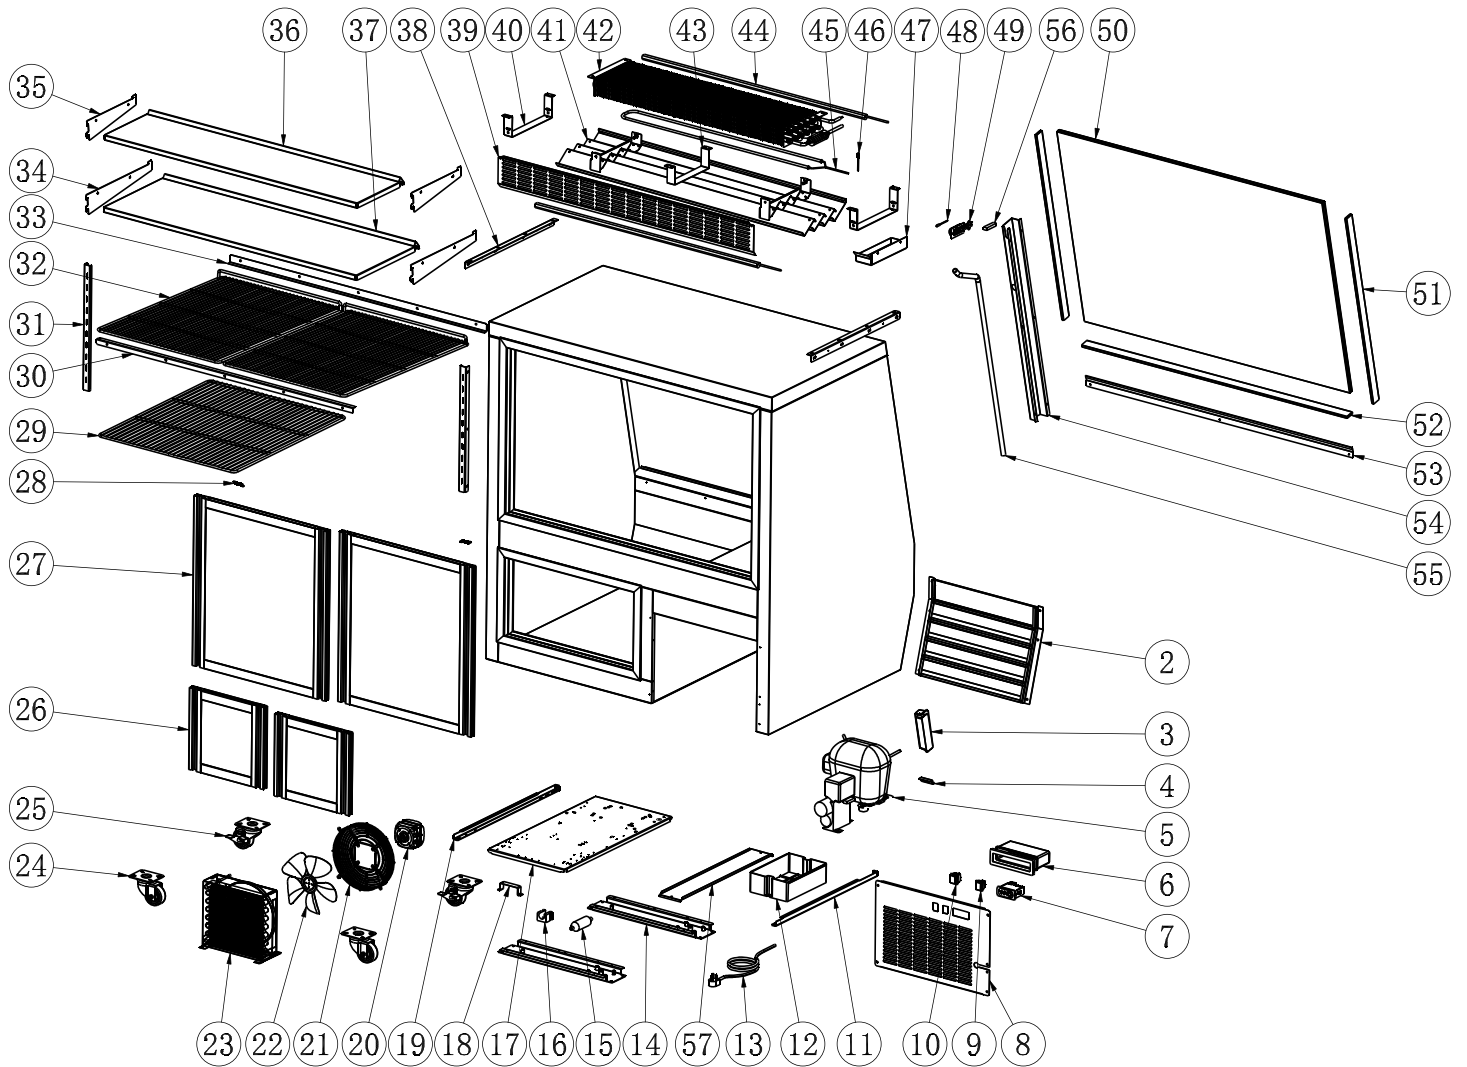

Parts Breakdown

Model RS-CN-0050D-SS 50105

Parts Breakdown

Model RS-CN-0050D-SS 50105

Item No.	Description	Position	Item No.	Description	Position	Item No.	Description	Position
AS694	Front Grill - Stainless Steel for 50105	2	AL996	Condenser Fan Cover for 50105	21	AS680	Hanging Sheet for Evaporator Baffle for 50105	40
AS657	Transformer for 50105	3	AA764	Condenser/Evaporator Fan Motor Blade for 50105	22	AS681	Baffle for Evaporator for 50105	41
AS658	Limited Block of Installation Board for 50105	4	AS665	Condenser for 50105	23	AG541	Evaporator for 50105	42
AG573	Compressor for 50105	5	26247	Castor without Brake for 50105	24	AS682	Evaporator Fixed Plate for 50105	43
AI385	Waterproof Cover of Thermostat for 50105	6	26246	Castor with Brake for 50105	25	AG538	LED Light and Socket for 50105	44
AM940	Carel Temperature Controller PYGZAZ0584 for 50105	7	AS666	Door for 50105	26	AS683	Defrost Heater for 50105	45
AS695	Back Grill - Stainless Steel for 50105	8	AS667	Sliding Glass Door for 50105	27	AS684	Evaporator Temperature Sensor for 50105	46
AA362	LED Light Switch for 50105	9	AS668	Extension Spring for Sliding Door for 50105	28	AG542	Inner Drain Pipe for 50105	47
AA124	Power Switch for 50105	10	AS669	Bottom Shelf for 50105	29	AS685	Temperature Sensor of Cabinet Inside for 50105	48
AS660	Left Track for Assembling Panel for 50105	11	AS670	Back Shelf Support Board for 50105	30	AS686	Cover Board for Temp Sensor for 50105	49
AA874	Outer Drain Pan for 50105	12	AS671	Bracket for 50105	31	AS687	Front Glass for 50105	50
AA805	Power Cord for 50105	13	AS672	Middle Shelf for 50105	32	AS688	Left Supporting Plate for Front Glass for 50105	51
AS661	Support Board of Feet for 50105	14	AS673	Front Shelf Support Board for 50105	33	AS689	Bottom Supporting Plate for Front Glass for 50105	52
AI968	Filter for 50105	15	AS674	Bottom Left Shelf Support Board for 50105	34	AS690	Baffle for Front Glass for 50105	53
AI969	Filter Fixer for 50105	16	AS675	Upper Left Shelf Support Board for 50105	35	AS691	Air Pipe Protection Board for 50105	54
AS662	Compressor Unit Installation Board for 50105	17	AS676	Upper Interior Floor for 50105	36	AA528	Inner Drain Pipe for 50105	55
AS663	Handle of Compressor Installation Board for 50105	18	AS677	Bottom Interior Floor for 50105	37	AS692	Defrost Heater Fuse for 50105	56
AS664	Right Track for Assembling Panel for 50105	19	AS678	Top Board Connector for 50105	38	AS693	Protect Board of Machine Room for 50105	57
AG448	Evaporator Fan Motor for 50105	20	AS679	Grill for Evaporator for 50105	39			