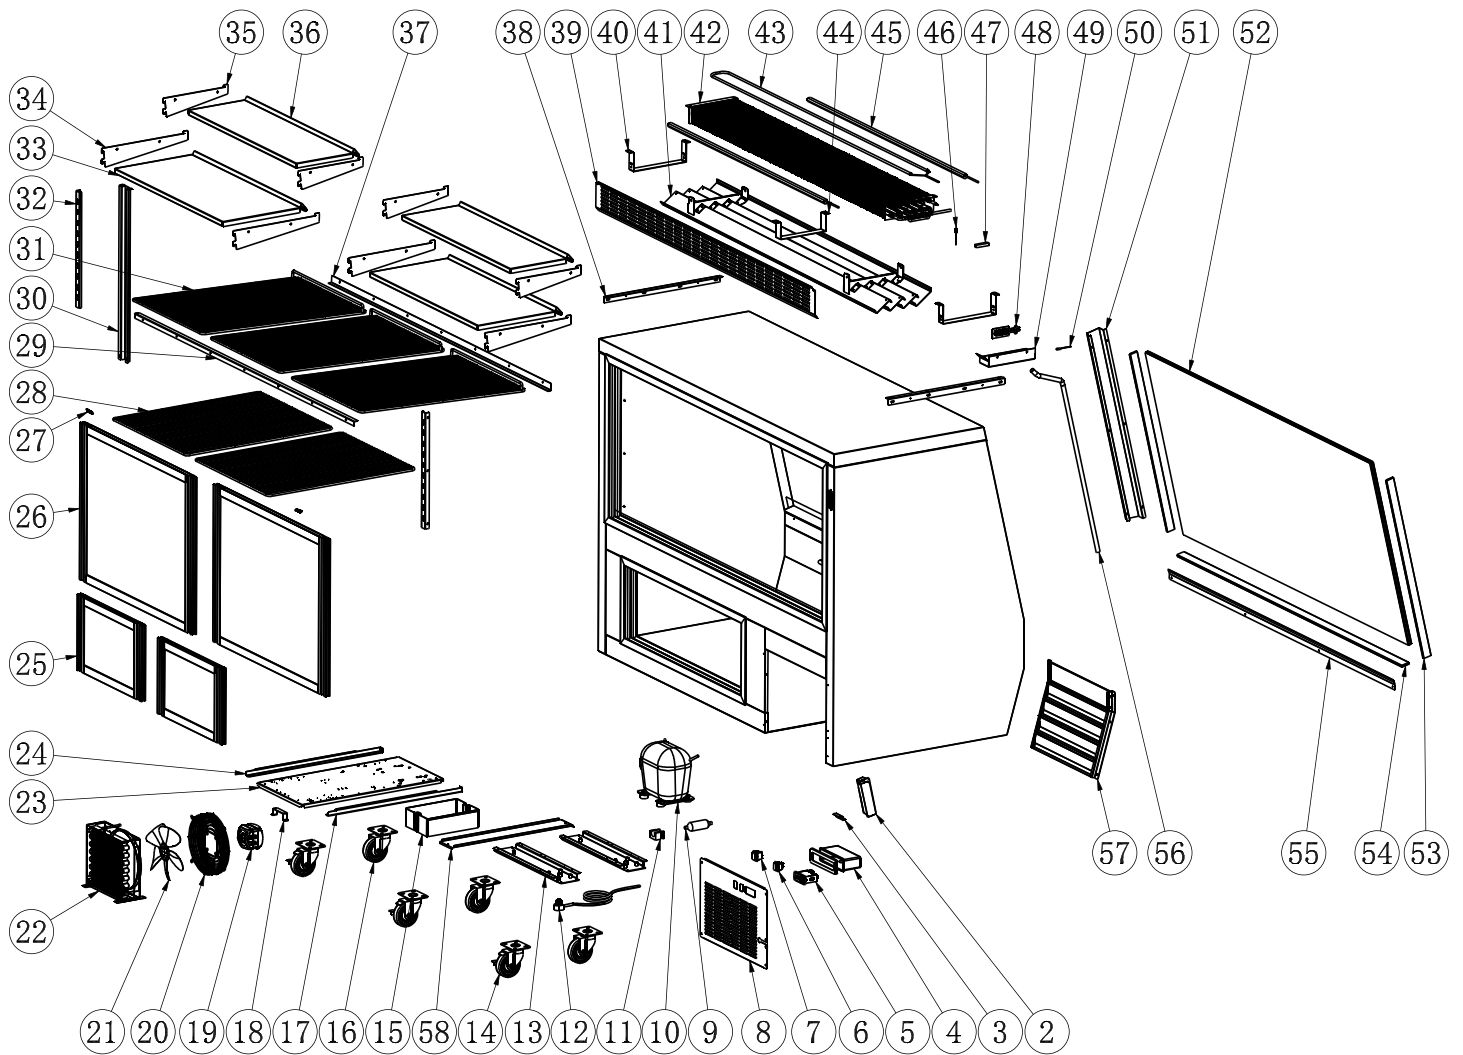

Parts Breakdown

Model RS-CN-0071D-SS 50107

Parts Breakdown

Model RS-CN-0071D-SS 50107

Item No.	Description	Position	Item No.	Description	Position	Item No.	Description	Position
AS696	Transformer for 50107	2	AA764	Condenser/Evaporator Fan Motor Blade for 50107	21	AS680	Hanging Sheet for Evaporator Baffle for 50107	40
AS658	Limited Block of Installation Board for 50107	3	AS665	Condenser for 50107	22	AS709	Baffle for Evaporator for 50107	41
AI385	Waterproof Cover of Thermostat for 50107	4	AS662	Compressor Unit Installation Board for 50107	23	AS710	Evaporator for 50107	42
AM940	Carel Temperature Controller PYGZAZ0584 for 50107	5	AS660	Left Track for Assembling Panel for 50107	24	AS711	Defrost Heater for 50107	43
AA362	LED Light Switch for 50107	6	AS698	Door for 50107	25	AS682	Evaporator Fixed Plate for 50107	44
AA124	Power Switch for 50107	7	AS699	Sliding Glass Door for 50107	26	AS712	LED Light for 50107	45
AS695	Back Grill - Stainless Steel for 50107	8	AS700	Extension Spring for Sliding Door for 50107	27	AS684	Evaporator Temperature Sensor for 50107	46
AI968	Filter for 50107	9	AS701	Bottom Shelf for 50107	28	AS692	Defrost Heater Fuse for 50107	47
AS697	Compressor for 50107	10	AS702	Back Shelf Support Board for 50107	29	AS686	Cover Board for Temp Sensor for 50107	48
AI969	Filter Fixer for 50107	11	AS703	Middle Bracket for 50107	30	AG542	Inner Drain Pipe for 50107	49
AA805	Power Cord for 50107	12	AS704	Middle Shelf for 50107	31	AS685	Temperature Sensor of Cabinet Inside for 50107	50
AS661	Support Board of Feet for 50107	13	AS671	Bracket for 50107	32	AS691	Air Pipe Protection Board for 50107	51
26246	Castor with Brake for 50107	14	AS705	Bottom Interior Floor for 50107	33	AS713	Front Glass for 50107	52
AA874	Outer Drain Pan for 50107	15	AS674	Bottom Left Shelf Support Board for 50107	34	AS688	Left Supporting Plate for Front Glass for 50107	53
26247	Castor without Brake for 50107	16	AS675	Upper Left Shelf Support Board for 50107	35	AS714	Bottom Supporting Plate for Front Glass for 50107	54
AS664	Right Track for Assembling Panel for 50107	17	AS706	Upper Interior Floor for 50107	36	AS715	Baffle for Front Glass for 50107	55
AS663	Handle of Compressor Installation Board for 50107	18	AS707	Front Shelf Support Board for 50107	37	AA528	Inner Drain Pipe for 50107	56
AG448	Evaporator Fan Motor for 50107	19	AS678	Top Board Connector for 50107	38	AS694	Front Grill - Stainless Steel for 50107	57
AL996	Condenser Fan Cover for 50107	20	AS708	Grill for Evaporator for 50107	39	AS693	Protect Board of Machine Room for 50107	58