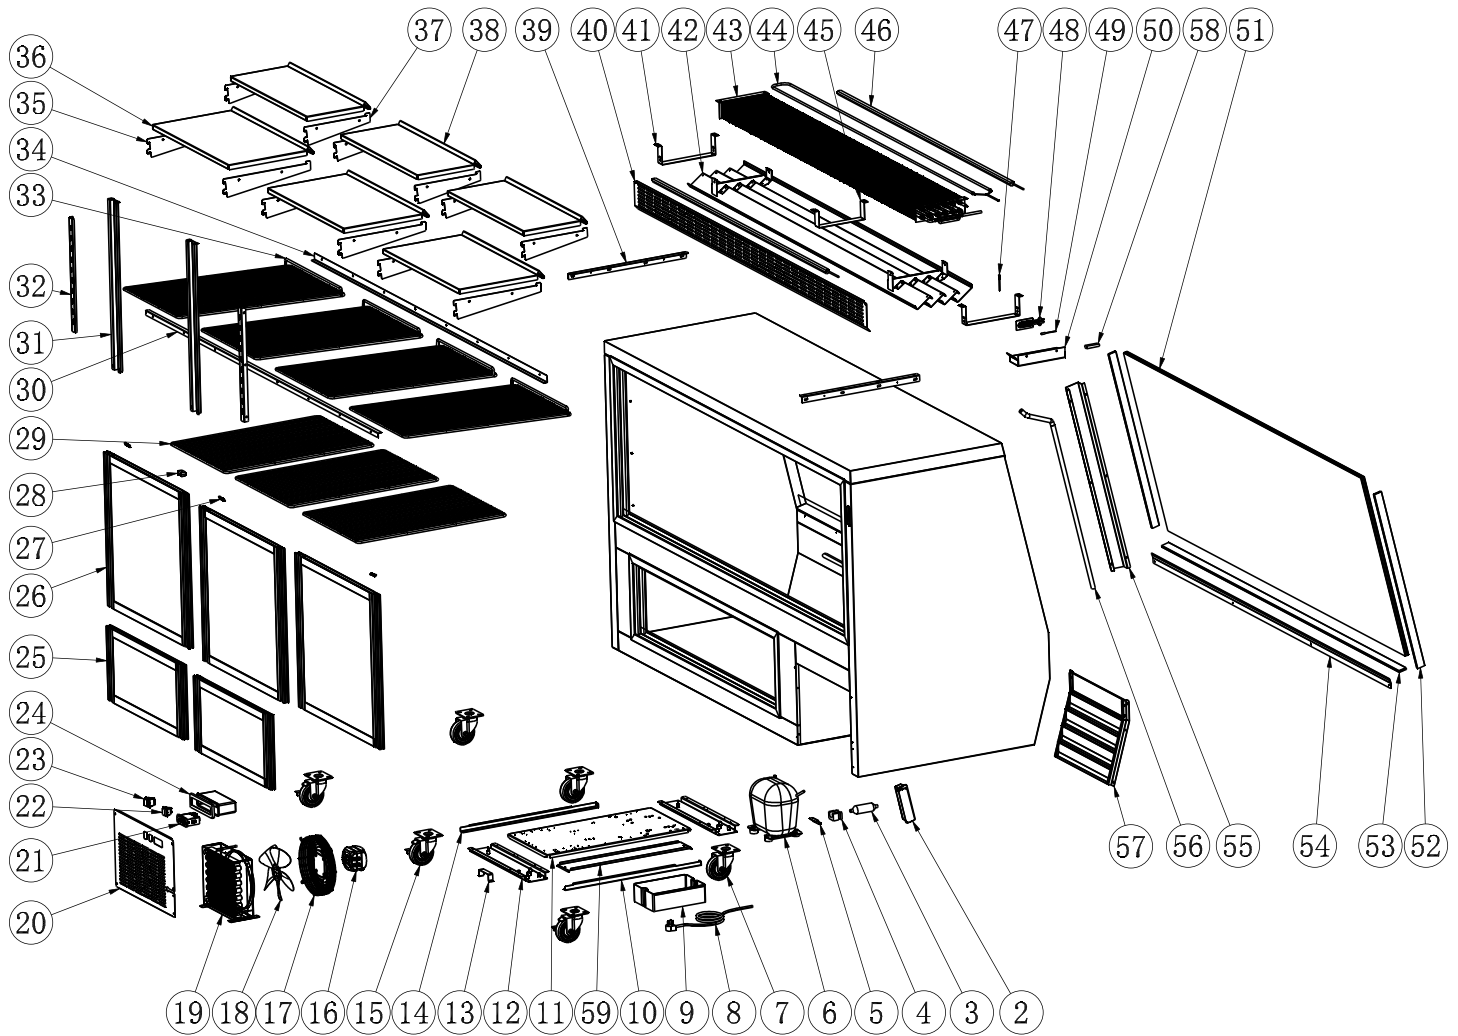

Parts Breakdown

Model RS-CN-0084D-BK 50108

Parts Breakdown

Model RS-CN-0084D-BK 50108

| Item No. | Description | Position | Item No. | Description | Position | Item No. | Description | Position |
|----------|---|----------|----------|---|----------|----------|---|----------|
| AS696 | Transformer for 50108 | 2 | AA362 | LED Light Switch for 50108 | 22 | AS729 | Baffle for Evaporator for 50108 | 42 |
| AI968 | Filter for 50108 | 3 | AA124 | Power Switch for 50108 | 23 | AG546 | Evaporator for 50108 | 43 |
| AI969 | Filter Fixer for 50108 | 4 | AI385 | Waterproof Cover of Thermostat for 50108 | 24 | AS730 | Defrost Heater for 50108 | 44 |
| AS658 | Limited Block of Installation Board for 50108 | 5 | AS718 | Door for 50108 | 25 | AS682 | Evaporator Fixed Plate for 50108 | 45 |
| AS716 | Compressor for 50108 | 6 | AS719 | Sliding Glass Door for 50108 | 26 | AS712 | LED Light for 50108 | 46 |
| 26247 | Castor without Brake for 50108 | 7 | AS720 | Extension Spring for Sliding Door for 50108 | 27 | AS684 | Evaporator Temperature Sensor for 50108 | 47 |
| AA805 | Power Cord for 50108 | 8 | AS721 | Door Limit Block for 50108 | 28 | AS686 | Cover Board for Temp Sensor for 50108 | 48 |
| AA874 | Outer Drain Pan for 50108 | 9 | AS722 | Bottom Shelf for 50108 | 29 | AS685 | Temperature Sensor of Cabinet Inside for 50108 | 49 |
| AS660 | Left Track for Assembling Panel for 50108 | 10 | AS723 | Back Shelf Support Board for 50108 | 30 | AG542 | Inner Drain Pipe for 50108 | 50 |
| AS717 | Compressor Unit Installation Board for 50108 | 11 | AS703 | Middle Bracket for 50108 | 31 | AS731 | Front Glass for 50108 | 51 |
| AS661 | Support Board of Feet for 50108 | 12 | AS671 | Bracket for 50108 | 32 | AS688 | Left Supporting Plate for Front Glass for 50108 | 52 |
| AS663 | Handle of Compressor Installation Board for 50108 | 13 | AS724 | Middle Shelf for 50108 | 33 | AS732 | Bottom Supporting Plate for Front Glass for 50108 | 53 |
| AS664 | Right Track for Assembling Panel for 50108 | 14 | AS725 | Front Shelf Support Board for 50108 | 34 | AS733 | Baffle for Front Glass for 50108 | 54 |
| 26246 | Castor with Brake for 50108 | 15 | AS674 | Bottom Left Shelf Support Board for 50108 | 35 | AS691 | Air Pipe Protection Board for 50108 | 55 |
| AG448 | Evaporator Fan Motor for 50108 | 16 | AS726 | Bottom Interior Floor for 50108 | 36 | AA528 | Inner Drain Pipe for 50108 | 56 |
| AL996 | Condenser Fan Cover for 50108 | 17 | AS675 | Upper Left Shelf Support Board for 50108 | 37 | AS656 | Front Grill - Black for 50108 | 57 |
| AA764 | Condenser/Evaporator Fan Motor Blade for 50108 | 18 | AS727 | Upper Interior Floor for 50108 | 38 | AS692 | Defrost Heater Fuse for 50108 | 58 |
| AS665 | Condenser for 50108 | 19 | AS678 | Top Board Connector for 50108 | 39 | AS693 | Protect Board of Machine Room for 50108 | 59 |
| AS659 | Back Grill - Black for 50108 | 20 | AS728 | Grill for Evaporator for 50108 | 40 | | | |
| AM940 | Carel Temperature Controller PYGZAZ0584 for 50108 | 21 | AS680 | Hanging Sheet for Evaporator Baffle for 50108 | 41 | | | |