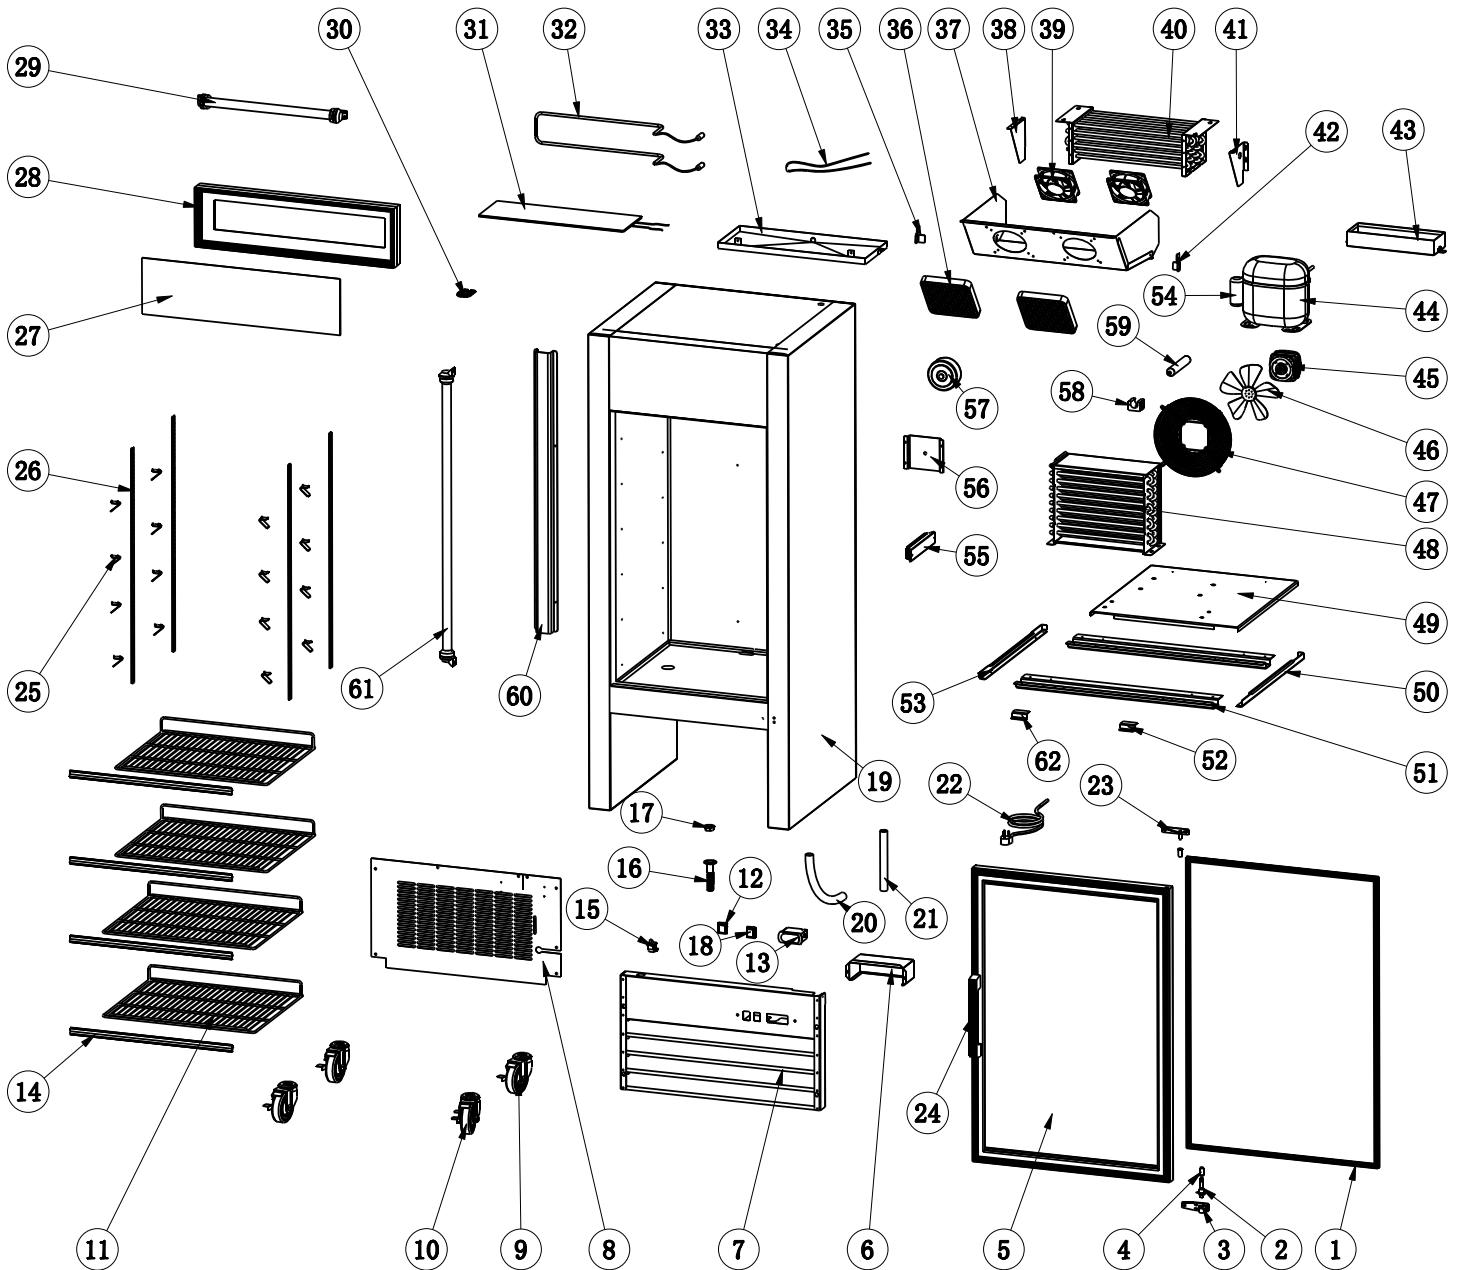

Parts Breakdown

Model **FR-CN-0012-HC-BK** 51029

Parts Breakdown

Model FR-CN-0012-HC-BK 51029

Item No.	Description	Position	Item No.	Description	Position	Item No.	Description	Position
AA848	Gasket for 51029	1	AA857	Upper Right Hinge Holder for 51029	23	AA874	Outer Drain Pan for 51029	43
AA807	Bottom Right Hinge Holder for 51029	2	AA695	Glass Door Handle for 51029	24	AE938	Compressor for 51029	44
AA810	Bottom Hinge Axis for 51029	3	26884	K Clip for 51029	25	AA705	Condenser Fan Motor for 51029	45
AA715	Axis Cover for 51029	4	AA809	K Strip for 51029	26	AA208	Condenser Fan Blade for 51029	46
AA849	Glass Door for 51029	5	AA860	Light Box Plate for 51029	27	AA249	Condenser Fan Motor Cover for 51029	47
AB975	Waterproof Cover of Thermostat for 51029	6	AT512	Light Box Frame Black for 51029	28	AA709	Condenser for 51029	48
AT510	Front Grill Black for 51029	7	AA862	Cabinet LED for 51029	29	AE939	Compressor Installation Board for 51029	49
AT511	Back Grill Black for 51029	8	AA863	Fixer for Probe for 51029	30	AB971	Right Rail for Installation Board for 51029	50
26247	Caster without Brake for 51029	9	AA864	Drain Pan Heater for 51029	31	AE940	Castor Installation Plate for 51029	51
26246	Caster with Brake for 51029	10	AA865	Defrost Heater for 51029	32	AA304	Installation Board Limited Block for 51029	52
AA853	Shelf for 51029	11	AE934	Evaporator Drain Pan for 51029	33	AB978	Left Rail for Installation Board for 51029	53
AA124	Power Switch for 51029	12	AA867	Drain Hose Heater for 51029	34	AA711	LED Power Supply for 51029	55
AA324	Thermostat for 51029	13	AB962	Left Bracket for Evaporator Fan Cover for 51029	35	AE926	Thermostat Installation Plate for 51029	56
AA854	Shelf Tag for 51029	14	AA710	Evaporator Fan Motor Cover for 51029	36	AE941	Glass Door Heater Transformer for 51029	57
AB977	Door Switch for 51029	15	AE935	Evaporator Cover for 51029	37	AB595	Filter Fixer for 51029	58
AA686	Plastic Drain Pipe with Fixer for 51029	16	AE936	Left End Plate for Evaporator for 51029	38	AB594	Filter for 51029	59
AA687	Drain Pipe Cover for 51029	17	AE901	Evaporator Fan Motor for 51029	39	AE942	Air Pipe Protection Board for 51029	60
AA362	LED Light Switch for 51029	18	AA871	Evaporator for 51029	40	AA885	LED Light for 51029	61
AA216	Drain Tube for 51029	20, 21	AE937	Right End Plate for Evaporator for 51029	41	AB974	Handle for Installation Board for 51029	62
AA856	Power Cord for 51029	22	AA793	Right Bracket for Evaporator Fan Cover for 51029	42			