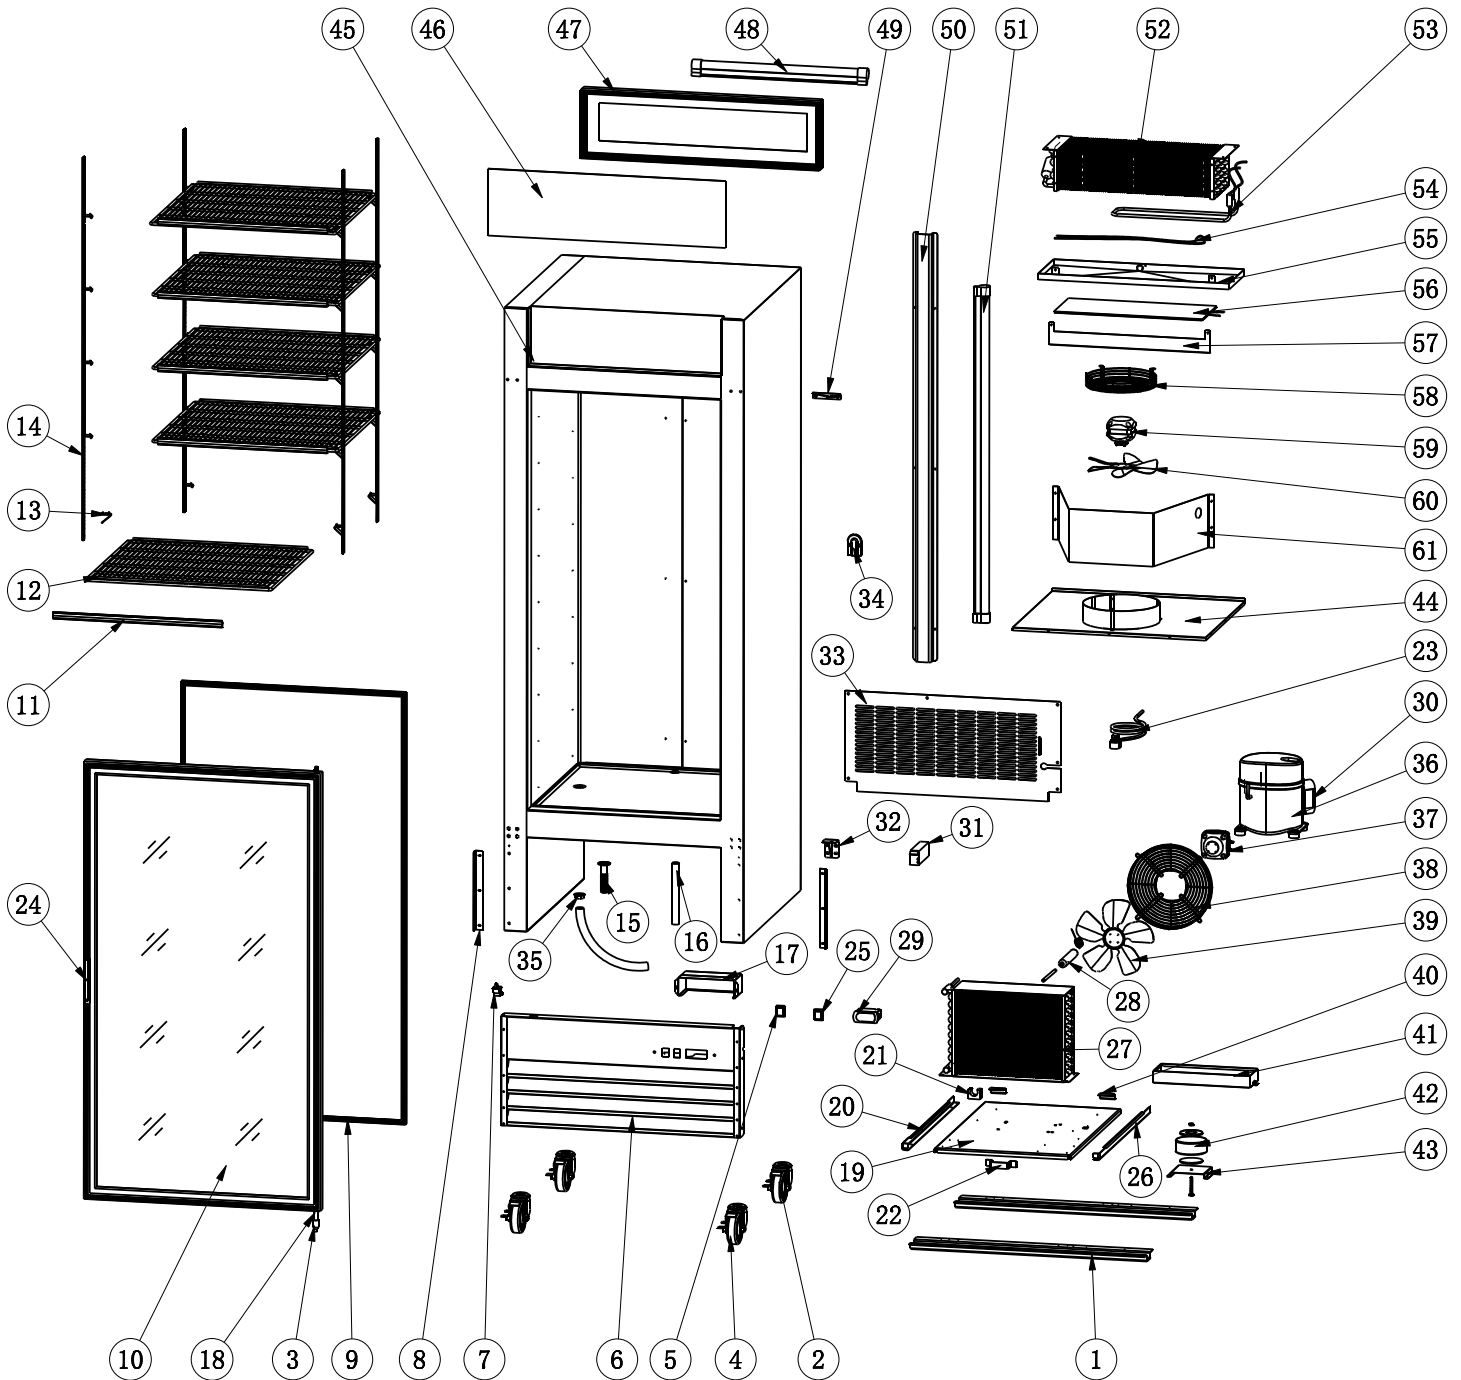

Parts Breakdown

Model **FR-CN-0790-HC-BK** 51030

Parts Breakdown

Model FR-CN-0790-HC-BK 51030

Item No.	Description	Position	Item No.	Description	Position	Item No.	Description	Position
AE943	Castor Installation Board for 51030	1	AB974	Handle for Installation Board for 51030	22	AE926	Thermostat Installation Plate for 51030	43
26247	Caster without Brake for 51030	2	AA856	Power Cord for 51030	23	AE946	Evaporator Cover for 51030	44
AA810	Bottom Hinge Axis for 51030	3	AA695	Glass Door Handle for 51030	24	AA905	Light Box Plate for 51030	46
26246	Caster with Brake for 51030	4	AA124	Power Switch for 51030	25	AT515	Light Box Frame Black for 51030	47
AA362	LED Light Switch for 51030	5	AB953	Right Track for Installation Board for 51030	26	AA721	LED in Light Box for 51030	48
AT513	Front Grill Black for 51030	6	AA896	Condenser for 51030	27	AA857	Upper Right Hinge Holder for 51030	49
AB977	Door Switch for 51030	7	AB594	Filter for 51030	28	AE947	Air Pipe Protection Board for 51030	50
AE945	Fixed Strip for Front Grill for 51030	8	AA324	Thermostat for 51030	29	AA722	LED Light for 51030	51
AA843	Gasket for 51030	9	AA711	LED Power Supply for 51030	31	AA908	Evaporator for 51030	52
AA889	Glass Door for 51030	10	AA807	Bottom Right Hinge Holder for 51030	32	AA909	Defrost Heater for 51030	53
AA748	Shelf Tag for 51030	11	AT514	Back Grill Black for 51030	33	AA867	Drain Hose Heater for 51030	54
AA747	Shelf for 51030	12	AA863	Fixer for Probe for 51030	34	AE948	Evaporator Drain Pan for 51030	55
26884	K Clip for 51030	13	AA687	Drain Pipe Cover for 51030	35	AA911	Drain Pan Heater for 51030	56
AA809	K Strip for 51030	14	AE938	Compressor for 51030	36	AE949	Evaporator Baffle for 51030	57
AA216	Drain Tube for 51030	15, 16	AA813	Condenser Fan Motor for 51030	37	AA710	Evaporator Fan Motor Cover for 51030	58
AB975	Waterproof Cover of Thermostat for 51030	17	AB077	Condenser Fan Cover for 51030	38	AA913	Evaporator Fan Motor for 51030	59
AA715	Axis Cover for 51030	18	AA814	Condenser Fan Motor Blade for 51030	39	AA248	Condenser Fan Blade for 51030	60
AB961	Compressor Unit Installation Board for 51030	19	AA304	Installation Board Limited Block for 51030	40	AE950	Fan Motor Air Baffle for 51030	61
AB960	Left Track for Installation Board for 51030	20	AB959	Outer Drain Pan for 51030	41			
AB595	Filter Fixer for 51030	21	AE941	Glass Door Heater Transformer for 51030	42			