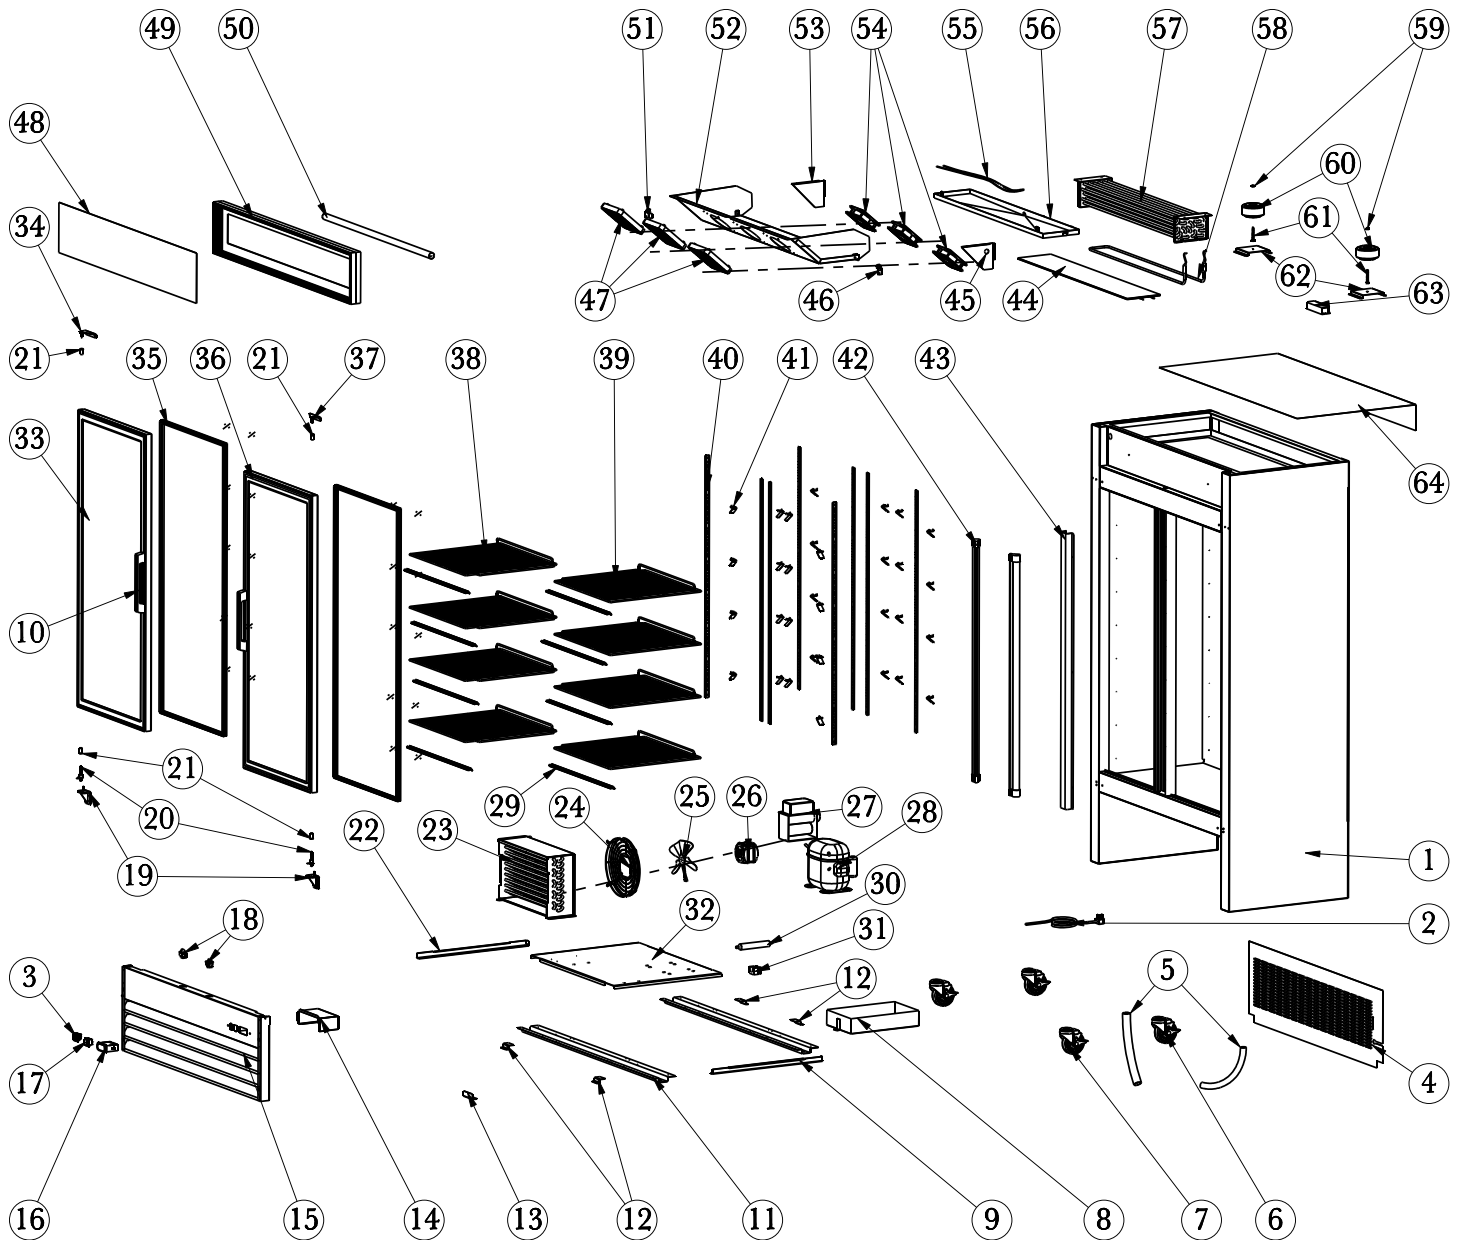

Parts Breakdown

Model **FR-CN-1250-HC-BK** 51031

Parts Breakdown

Model FR-CN-1250-HC-BK 51031

| Item No. | Description | Position | Item No. | Description | Position | Item No. | Description | Position |
|----------|---|----------|----------|--|----------|----------|--|----------|
| AA927 | Power Cord for 51031 | 2 | AB978 | Left Rail for Installation Board for 51031 | 22 | AE955 | Air Pipe Protection Board for 51031 | 43 |
| AA124 | Power Switch for 51031 | 3 | AB134 | Condenser for 51031 | 23 | AA939 | Drain Pan Heater for 51031 | 44 |
| AT516 | Back Grill Black for 51031 | 4 | AB077 | Condenser Fan Cover for 51031 | 24 | AB987 | Right End Plate for Evaporator for 51031 | 45 |
| AA216 | Drain Tube for 51031 | 5 | AA814 | Condenser Fan Motor Blade for 51031 | 25 | AB988 | Right Bracket for Evaporator Fan Cover for 51031 | 46 |
| 26247 | Caster without Brake for 51031 | 6 | AA813 | Condenser Fan Motor for 51031 | 26 | AA710 | Evaporator Fan Motor Cover for 51031 | 47 |
| 26246 | Caster with Brake for 51031 | 7 | AE938 | Compressor for 51031 | 28 | AE956 | Light Box Plate for 51031 | 48 |
| AB970 | Outer Drain Pan for 51031 | 8 | AA854 | Shelf Tag for 51031 | 29 | AT518 | Light Box Frame Black for 51031 | 49 |
| AB971 | Right Rail for Installation Board for 51031 | 9 | AB594 | Filter for 51031 | 30 | AA835 | LED Inside Cabinet for 51031 | 50 |
| AA695 | Glass Door Handle for 51031 | 10 | AB595 | Filter Fixer for 51031 | 31 | AB991 | Left Bracket for Evaporator Fan Cover for 51031 | 51 |
| AE951 | Supporting Board for Castor for 51031 | 11 | AB980 | Compressor Unit Installation Board for 51031 | 32 | AB992 | Evaporator Cover for 51031 | 52 |
| AA304 | Installation Board Limited Block for 51031 | 12 | AE953 | Left Glass Door for 51031 | 33 | AB993 | Left End Plate for Evaporator for 51031 | 53 |
| AB974 | Handle for Installation Board for 51031 | 13 | AE921 | Upper Left Hinge Holder for 51031 | 34 | AE901 | Evaporator Fan Motor for 51031 | 54 |
| AB975 | Waterproof Cover of Thermostat for 51031 | 14 | AB982 | Gasket for 51031 | 35 | AA867 | Drain Hose Heater for 51031 | 55 |
| AT517 | Front Grill Black for 51031 | 15 | AE954 | Right Glass Door for 51031 | 36 | AE958 | Evaporator Drain Pan for 51031 | 56 |
| AA324 | Thermostat for 51031 | 16 | AA857 | Upper Right Hinge Holder for 51031 | 37 | AE959 | Evaporator for 51031 | 57 |
| AA362 | LED Light Switch for 51031 | 17 | AB984 | Left Shelf for 51031 | 38 | AE152 | Defrost Heater for 51031 | 58 |
| AB977 | Door Switch for 51031 | 18 | AB985 | Right Shelf for 51031 | 39 | AE941 | Glass Door Heater Transformer for 51031 | 60 |
| AA807 | Bottom Right Hinge Holder for 51031 | 19 | AA809 | K Strip for 51031 | 40 | AE926 | Thermostat Installation Plate for 51031 | 62 |
| AA810 | Bottom Hinge Axis for 51031 | 20 | 26884 | K Clip for 51031 | 41 | AA787 | LED Power Supply for 51031 | 63 |
| AA715 | Axis Cover for 51031 | 21 | AA722 | LED Light for 51031 | 42 | AE960 | Cabinet Top Cover for 51031 | 64 |