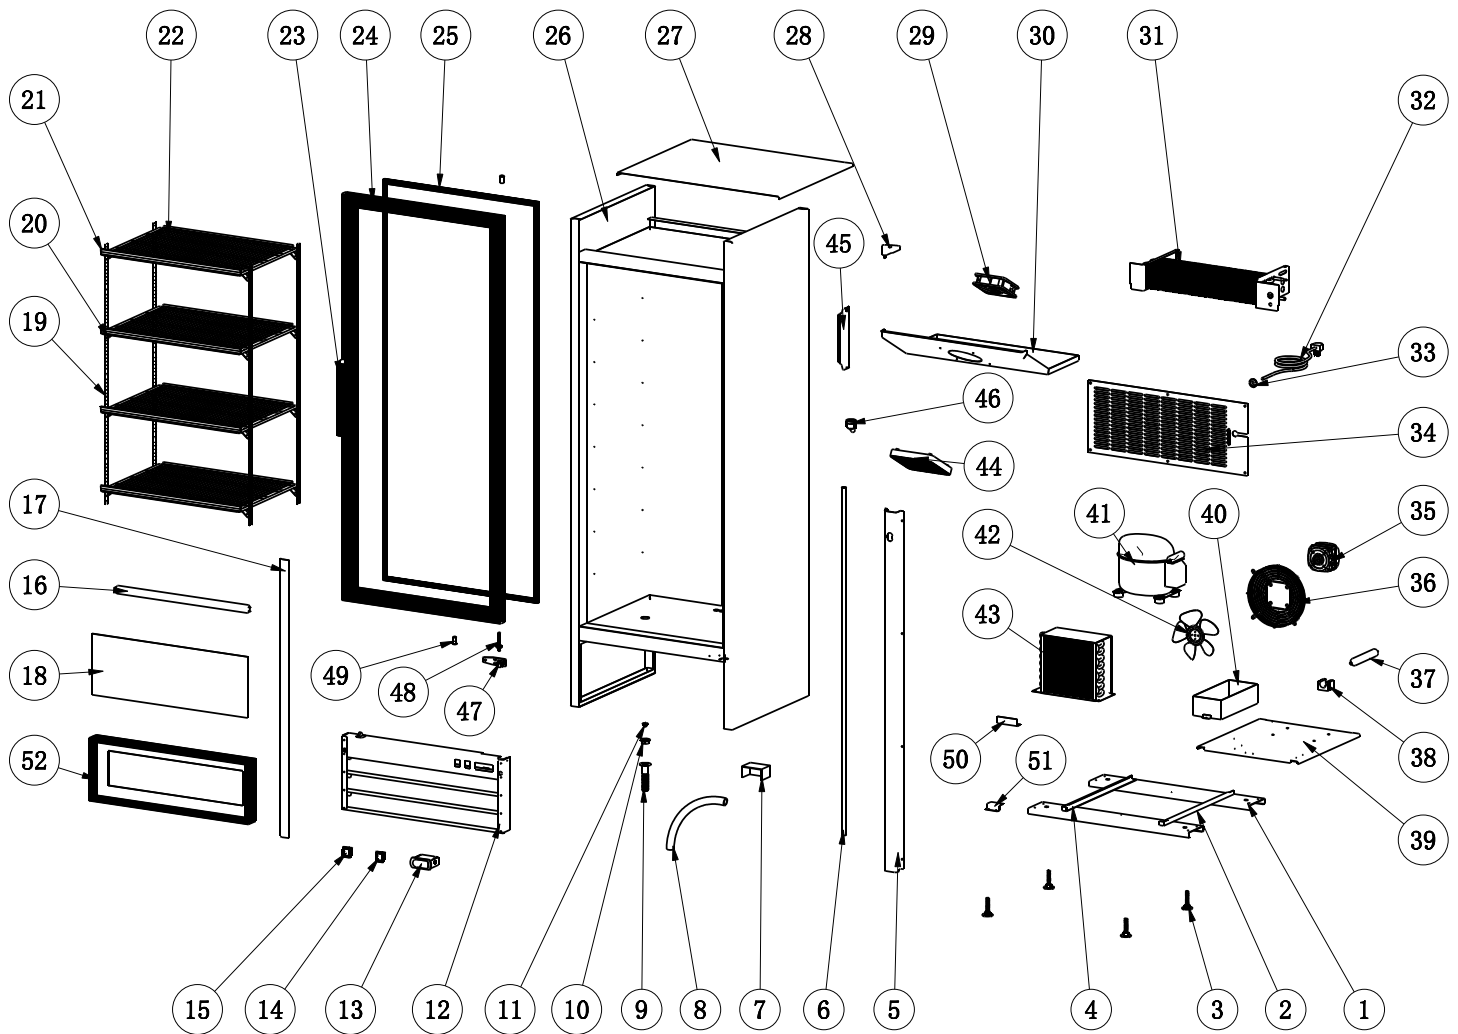

Parts Breakdown

Model RE-CN-0014-HC-BK 51035

Parts Breakdown

Model RE-CN-0014-HC-BK 51035

Item No.	Description	Position	Item No.	Description	Position	Item No.	Description	Position
AE907	Castor Supporter for 51035	1	26884	K Clip for 51035	20	AB594	Filter for 51035	37
AE896	Right Track for Installation Board for 51035	2	AA725	Shelf Tag for 51035	21	AB595	Filter Fixer for 51035	38
AA185	Leveling Feet for 51035	3	AA726	Shelf for 51035	22	AE904	Compressor Unit Installation Board for 51035	39
AE897	Left Track for Installation Board for 51035	4	AA695	Glass Door Handle for 51035	23	AE905	Outer Drain Pan before April 2022 for 51035	40
AE908	Air Pipe Protection Board for 51035	5	AA727	Glass Door for 51035	24	AS736	Outer Drain Pan after April 2022 for 51035	40
AA528	Inner Drain Pipe for 51035	6	AA728	Glass Door Gasket for 51035	25	AE906	Compressor before April 2022 for 51035	41
AA214	Thermostat Water Proof Cover for 51035	7	AE912	Top Cover for 51035	27	AI386	Compressor after April 2022 for 51035	41
AA216	Drain Tube for 51035	8	AB966	Upper Right Hinge Holder for 51035	28	AA208	Condenser Fan Blade for 51035	42
AA686	Plastic Drain Pipe with Fixer for 51035	9, 10	AE901	Evaporator Fan Motor before April 2022 for 51035	29	AQ882	Condenser (Old) before April 2022 for 51035	43
AA687	Drain Pipe Cover for 51035	11	AA128	Condenser Fan Motor after April 2022 for 51035	29	AA709	Condenser after April 2022 for 51035	43
AN142	Front Grille for 51035	12	AE913	Evaporator Cover for 51035	30	AA710	Evaporator Fan Motor Cover for 51035	44
27185	Carel Temperature Controller PYGX1Z0501 before April 2022 for 51035	13	AG445	Evaporator before April 2022 for 51035	31	AA711	LED Power Supply for 51035	45
AI375	Dixell Temperature Controller after April 2022 for 51035	13	AA733	Evaporator after April 2022 for 51035	31	AA712	Inner Drain Tube Connector for 51035	46
AA362	LED Light Switch for 51035	14	AA135	Power Cord for 51035	32	AA713	Bottom Right Hinge Holder for 51035	47
AA124	Power Switch for 51035	15	AA703	Power Cord Cover for 51035	33	AA714	Hinge Axis for 51035	48
AE910	LED in Light Box for 51035	16	AE914	Back Grill for 51035	34	AA715	Axis Cover for 51035	49
AA722	LED Light for 51035	17	AM516	Condenser Fan Motor before April 2022 for 51035	35	AB974	Handle for Installation Board for 51035	50
AA723	Handle of Installation Board for 51035	18	AL932	Condenser Fan Motor after April 2022 for 51035	35	AA304	Installation Board Limited Block for 51035	51
AE911	K Strip for 51035	19	AA207	Condenser Fan Motor Cover for 51035	36	AA740	Light Box Frame for 51035	52