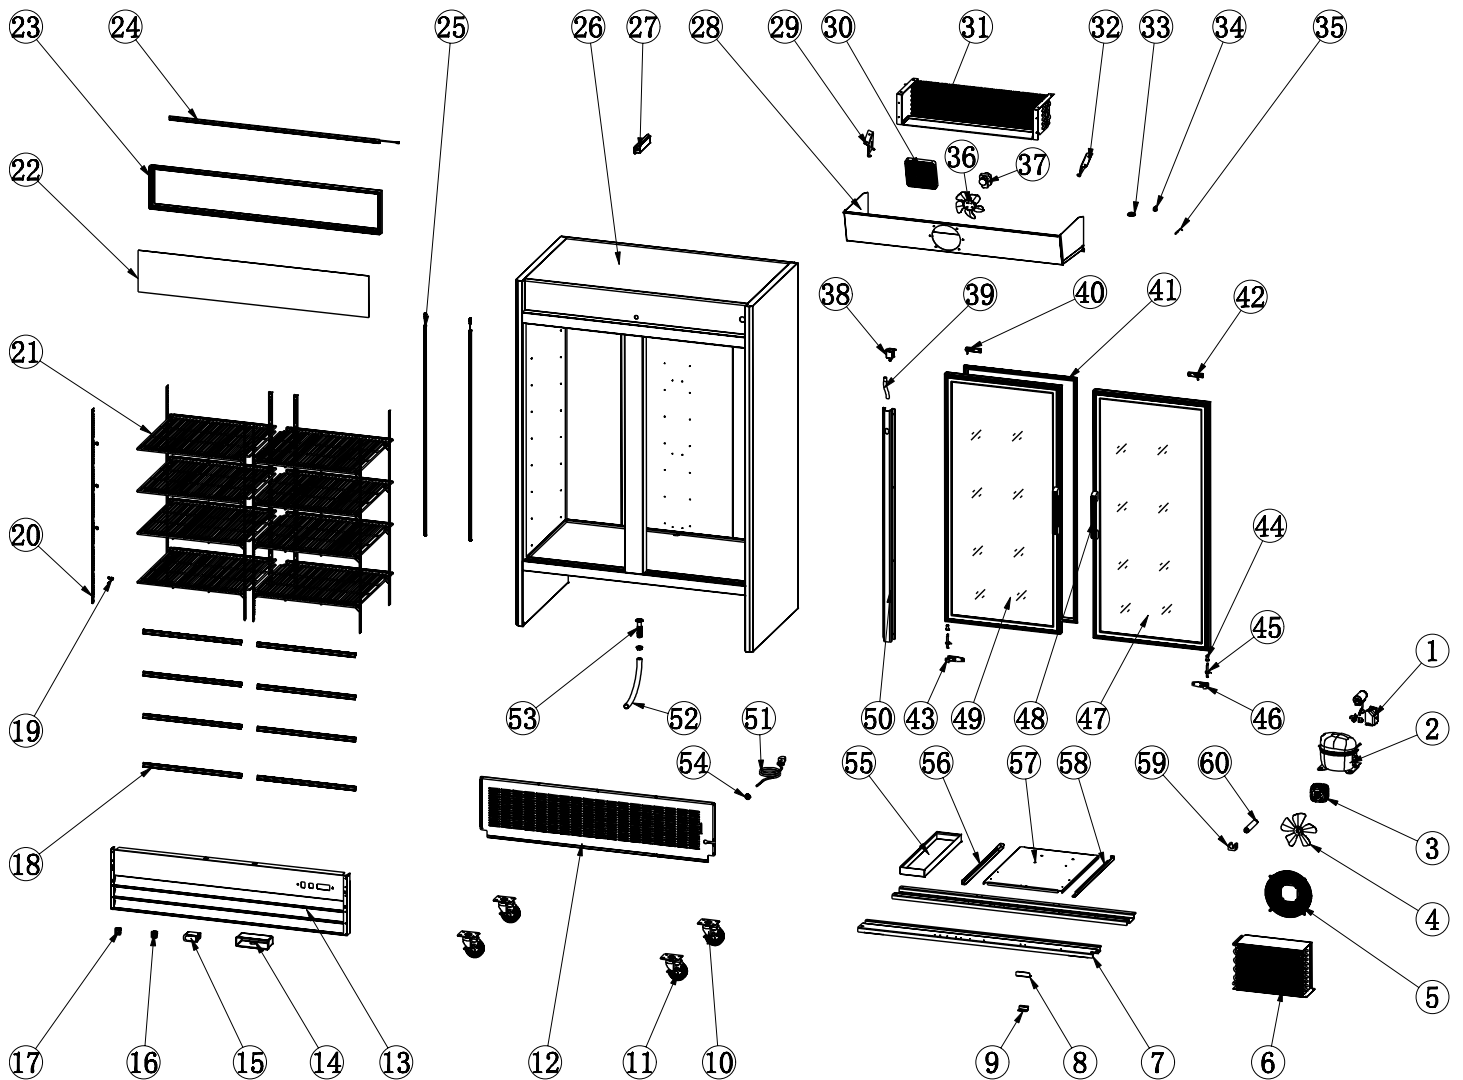

Parts Breakdown

Model RE-CN-0045-HC-SB 53032

Parts Breakdown

Model RE-CN-0045-HC-SB 53032

Item No.	Description	Position	Item No.	Description	Position	Item No.	Description	Position
AG557	Parts of Compressor for 53032	1	AN128	Left Shelf for 53032	21	AE890	Upper Left Hinge for 53032	40
AE876	Compressor before July 2020 for 53032	2	AE884	Light Box Plate for 53032	22	AN136	Door Gasket for 53032	41
AE915	Compressor (T6217Z) after July 2020 for 53032	2	AE885	Light Box Frame for 53032	23	AB966	Upper Right Hinge Holder for 53032	42
AS734	Condenser Fan Motor before July 2020 for 53032	3	AN129	LED Light in Light Box for 53032	24	AN137	Bottom Left Hinge for 53032	43
AA984	Condenser Fan Motor after July 2020 for 53032	3	AA722	LED Light before July 2020 for 53032	25	AA715	Axis Cover for 53032	44
AA764	Condenser/Evaporator Fan Motor Blade for 53032	4	AG461	LED Light after July 2020 for 53032	25	AA714	Hinge Axis for 53032	45
AL996	Condenser Fan Cover for 53032	5	AN130	LED Power Supply for 53032	27	AN138	Bottom Right Hinge for 53032	46
AA300	Condenser for 53032	6	AE886	Evaporator Cover before July 2020 for 53032	28	AE875	Right Glass Door for 53032	47
AE878	Caster Supporter for 53032	7	AI380	Evaporator Cover after July 2020 for 53032	28	AN139	Glass Door Handle for 53032	48
AB974	Handle for Installation Board for 53032	8	AN132	Left Evaporator Fan Fixer for 53032	29	AE874	Left Glass Door for 53032	49
AA304	Installation Board Limited Block for 53032	9	AA710	Evaporator Fan Motor Cover before July 2020 for 53032	30	AE891	Air Pipe Protection Board for 53032	50
26247	Caster without Brake for 53032	10	AH713	Evaporator Fan Motor Cover after July 2020 for 53032	30	AA135	Power Cord for 53032	51
26246	Caster with Brake for 53032	11	AA791	Evaporator before July 2020 for 53032	31	AA216	Drain Tube for 53032	52
AN126	Back Grill for 53032	12	AN133	Evaporator after July 2020 for 53032	31	AA686	Plastic Drain Pipe with Fixer for 53032	53
AN140	Front Grill for 53032	13	AN134	Right Evaporator Fan Fixer for 53032	32	AA703	Power Cord Cover for 53032	54
AI385	Waterproof Cover of Thermostat for 53032	14	AA794	Power Cord Cover for 53032	33	AA874	Outer Drain Pan for 53032	55
27185	Carel Temperature Controller PYGX1Z0501 before July 2020 for 53032	15	AN135	Fixer for Probe for 53032	34	AE892	Left Rail for Installation Board for 53032	56
AI375	Dixell Temperature Controller after July 2020 for 53032	15	AI382	Temperature Probe for 53032	35	AE893	Installation Board for 53032	57
AA362	LED Light Switch for 53032	16	AA764	Condenser/Evaporator Fan Motor Blade for 53032	36	AE894	Right Rail for Installation Board for 53032	58
AA124	Power Switch for 53032	17	AS735	Evaporator Fan Motor before July 2020 for 53032	37	AB595	Filter Fixer for 53032	59
AA777	Shelf Tag for 53032	18	AI321	Condenser Fan Motor after July 2020 for 53032	37	AI968	Filter for 53032	60
26884	K Clip for 53032	19	AA712	Inner Drain Tube Connector for 53032	38			
AN127	K Strip for 53032	20	AA528	Inner Drain Pipe for 53032	39			