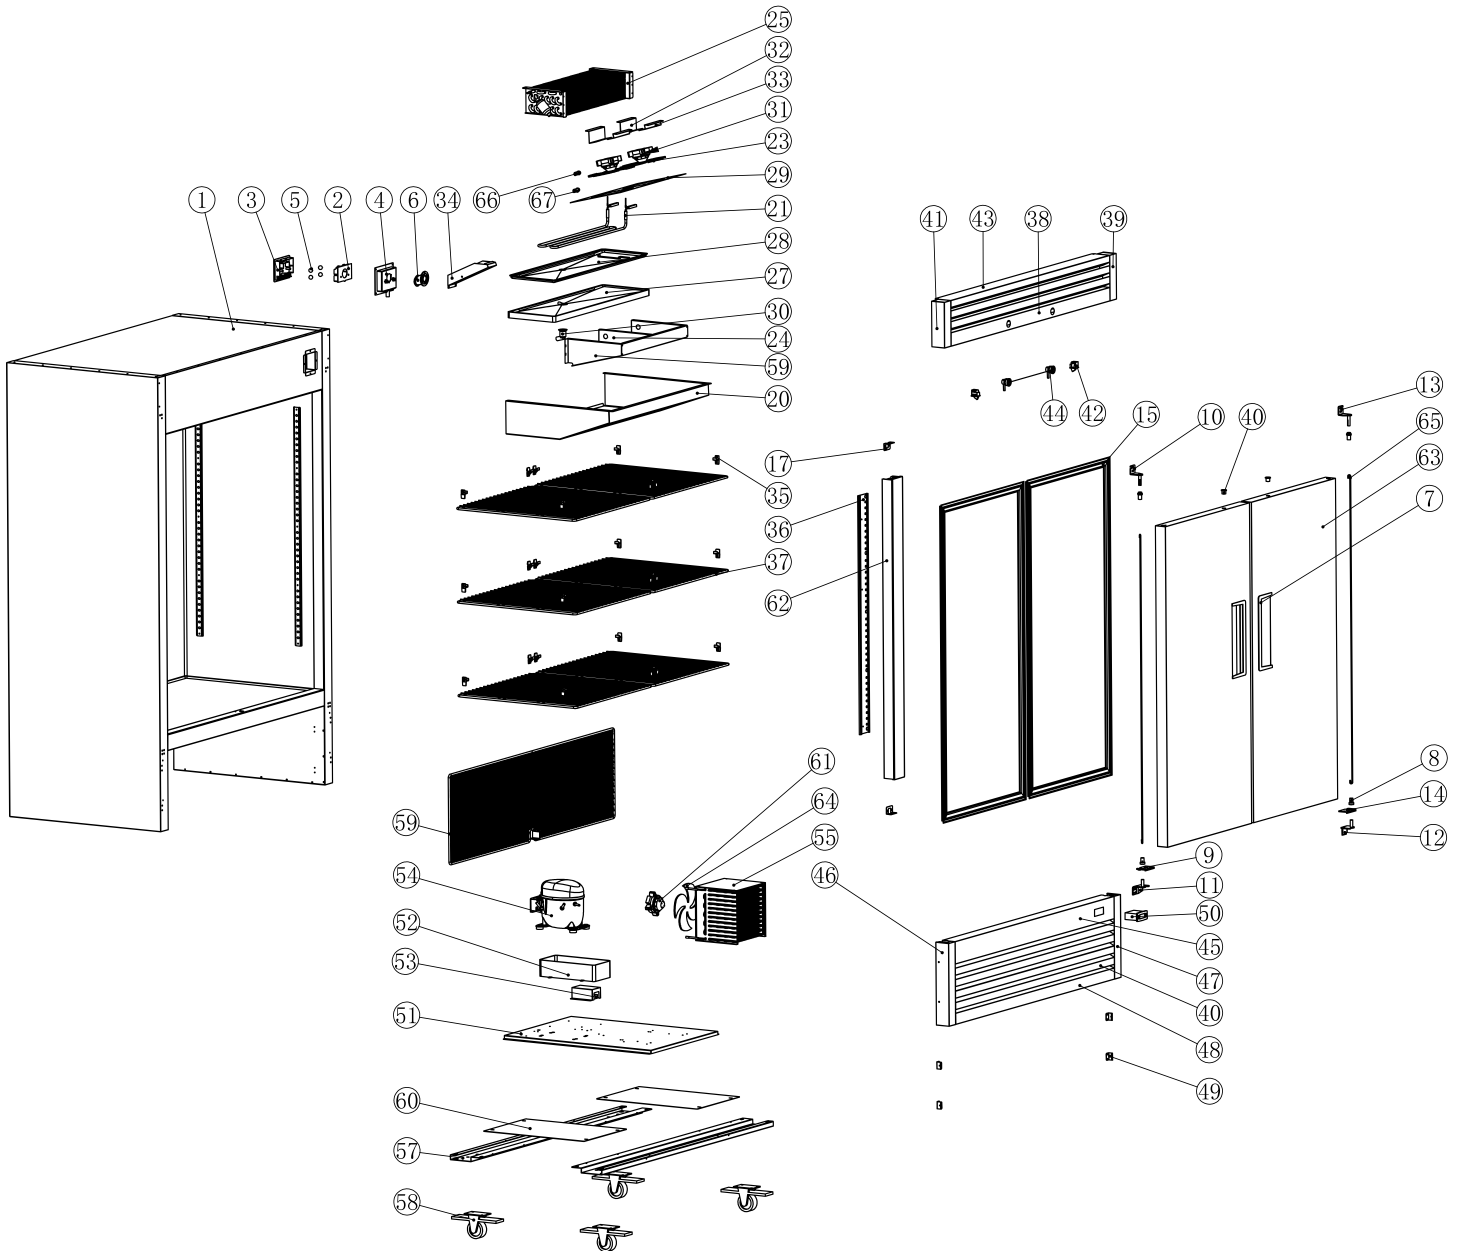

Parts Breakdown

Model FR-TH-1372-HC 58003

Parts Breakdown

Model FR-TH-1372-HC 58003

Item No.	Description	Position	Item No.	Description	Position	Item No.	Description	Position
AQ033	Foam Cabinet Assembly for 58003	1	AQ064	Air Duct Baffle-Middle for 58003	24	AQ001	Lower Panel-Right for 58003	47
AQ024	Inner Plate-Pneumatic Balancing Valve for 58003	2	AQ065	Evaporator for 58003	25	AQ054	Lower Panel-Bottom for 58003	48
AQ025	Outer Plate-Pneumatic Balancing Valve for 58003	3	AQ066	Air Duct-Left for 58003	26	AP999	Lower Panel Fixings for 58003	49
AQ026	Pre-Embedded Box-Pneumatic Balancing Valve for 58003	4	AQ044	Water Tray Foams for 58003	27	AP943	Controller (Dixell) 115V/60Hz for 58003	50
AQ027	Solid Plastic Ball for 58003	5	AQ067	Water Tray for 58003	28	AQ021	Cabin Floor for 58003	51
AQ028	Drainage Outlets - Pneumatic Balancing Valve for 58003	6	AQ045	Air Duct Cover for 58003	29	AQ022	Water-Storage Box for 58003	52
AQ034	Built-In Door Handle for 58003	7	AQ016	Drainage Joints for 58003	30	AQ023	Junction Box for 58003	53
AP986	Hinge Fixed Shaft Cover - Bottom for 58003	8	AP940	Condenser Motor for 58003	31	AQ068	Compressor NPT18LR for 58003	54
AQ035	Hinge Fixing Plate-Left for 58003	9	AQ018	Fan Bracket - Rear for 58003	32	AQ069	Wire Tube Condenser for 58003	55
AQ036	Upper Left Hinge for 58003	10	AQ017	Fan Bracket-Front for 58003	33	AQ056	Electrical Box Cover for 58003	56
AQ037	Lower Left Hinge for 58003	11	AQ019	Drainage Outlet Baffle for 58003	34	AQ057	Cabinet Support Plate for 58003	57
AP992	Lower Right Hinge for 58003	12	AP930	Grey K-Clip for 58003	35	AP989	Universal Wheel for 58003	58
AP993	Upper Right Hinge for 58003	13	AQ046	Ladder Strip - Center Column for 58003	36	AQ058	Rear Ventilation Window for 58003	59
AP994	Hinge Fixing Plate-Right for 58003	14	AQ047	Shelf for 58003	37	AQ059	Rodent-Proof Net for 58003	60
AP995	Gasket for 58003	15	AQ048	Upper Panel-Bottom for 58003	38	AQ060	DC Motor-Weiguang for 58003	61
AQ038	Center Column for 58003	16	AQ003	Upper Panel-Right for 58003	39	AQ061	Center Column Assembly for 58003	62
AQ039	Center Column Corner Buckle for 58003	17	AQ049	Lower Panel-Middle for 58003	40	AQ062	Foam Door Assembly for 58003	63
AQ011	Air Duct Baffle-Left for 58003	18	AQ050	Upper Panel-Left for 58003	41	AQ070	Fan Blade for 58003	64
AQ012	Air Duct Baffle-Right for 58003	19	AQ005	On/Off Switch for 58003	42	AP987	Door Torque Wire for 58003	65
AQ040	Windshield for 58003	20	AQ051	Upper Panel-Top for 58003	43	AQ030	Evaporation Sensor for 58003	66
AQ041	Steel Tube Heaters for 58003	21	AQ007	Door Lock for 58003	44	AQ031	Cabinet Temperature Sensor for 58003	67
AQ042	Heating Wire Fixing Plate for 58003	22	AQ052	Lower Panel-Top for 58003	45			
AQ043	EBM Plastic Fan Blade for 58003	23	AQ053	Lower Panel-Left for 58003	46			