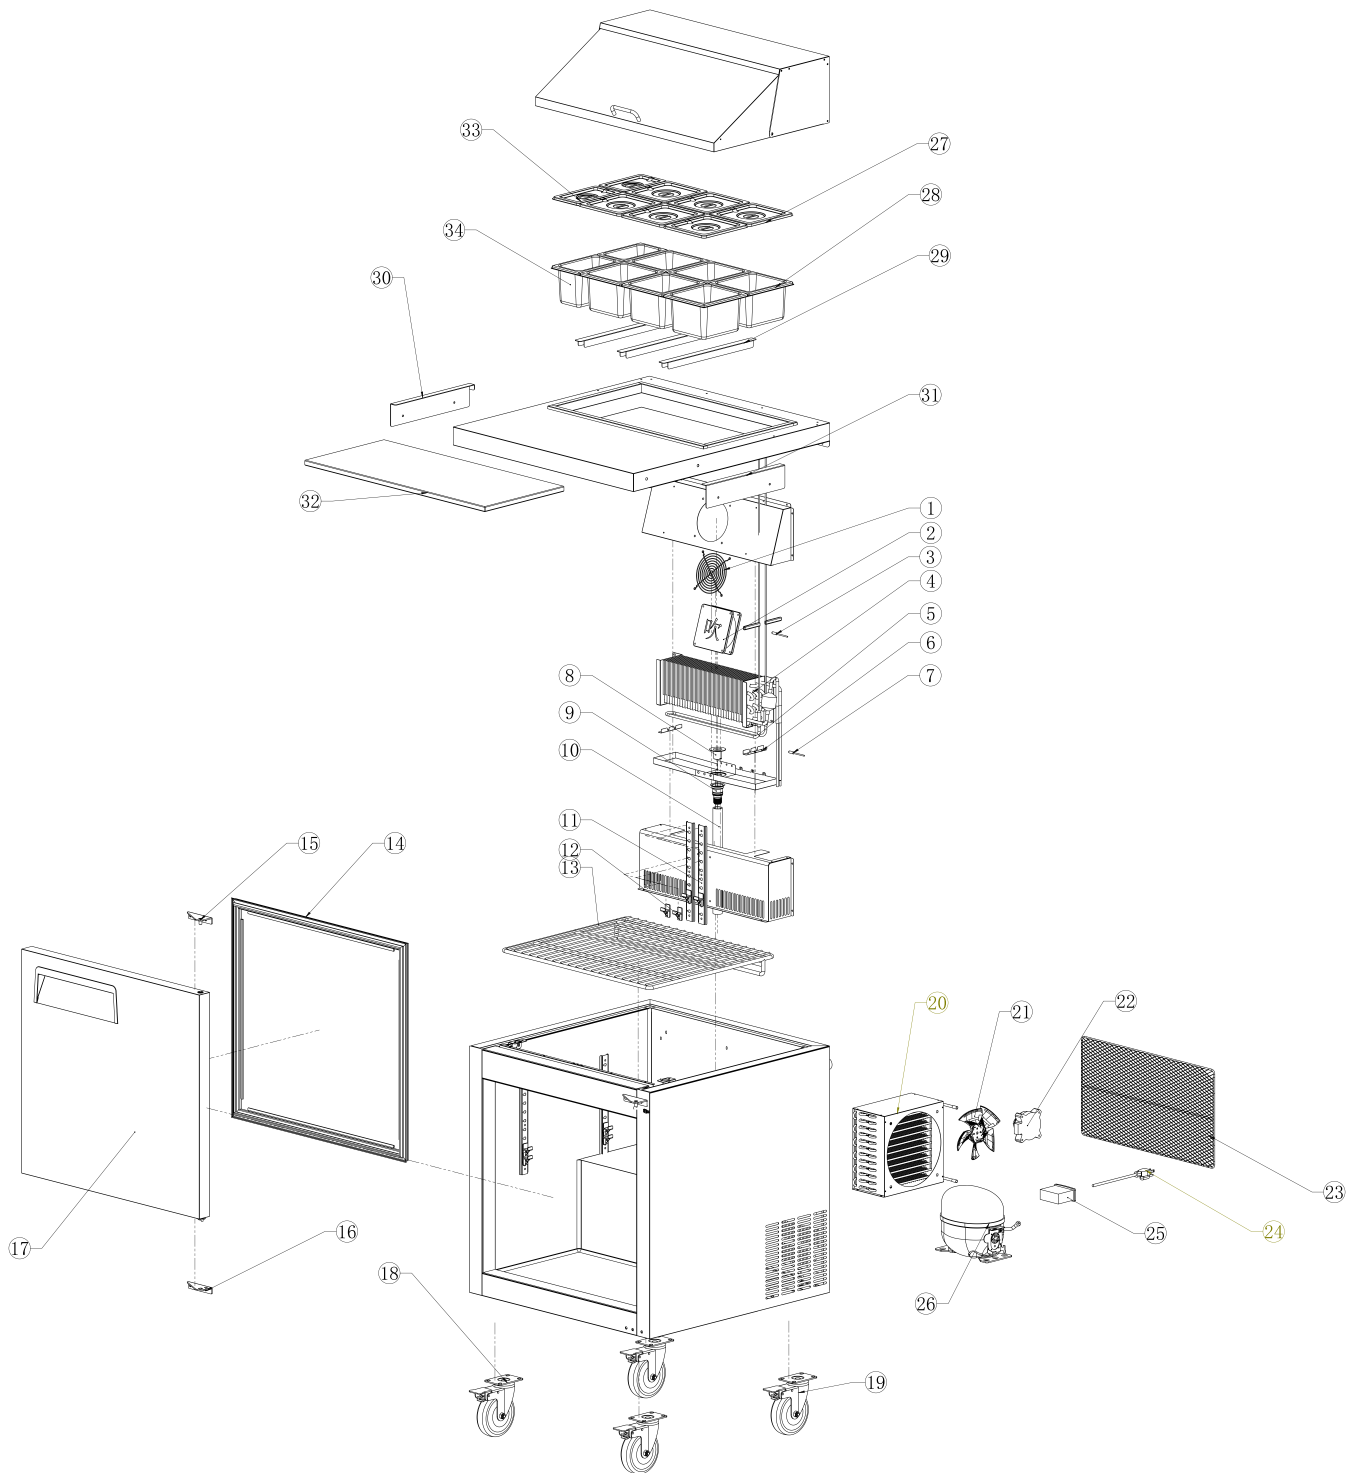

# Parts Breakdown

**Model PT-TH-0686-HC** 58005

# Parts Breakdown

## Model PT-TH-0686-HC 58005

Item No.	Description	Position	Item No.	Description	Position	Item No.	Description	Position
AP919	Fan Stainless Steel Mesh Cover for 58005	1	AP933	Top Hinge for 58005	15	AN293	Compressor (NUT55NR; 115-127V~60Hz R290) for 58005	26
AP920	Evaporator Motor for 58005	2	AP934	Bottom Hinge for 58005	16	80281	Steam Table Pan Cover Sixth Size Slotted Stainless Steel NSF for 58005	27
AP922	Evaporator for 58005	4	AP935	Doors Assembly for 58005	17	80278	Steam Table Pan Sixth Size 6-7/8" x 6-5/16" x 4" / 176mm x 162mm x 100mm Stainless Steel NSF for 58005	28
AP925	Temperature Sensor Probe (White) for 58005	7	AP936	Universal Wheel (with Brake) for 58005	18	AP946	Hole Spacer Strip for 58005	29
AP926	Drainage Outlet - Top for 58005	8	AP937	Universal Wheel (without Brake) for 58005	19	AP947	Chopping Board Holder - Left for 58005	30
AP927	Drainage Outlet - Bottom for 58005	9	AP938	Condenser (OD4.7x14520mm) for 58005	20	AP948	Chopping Board Holder - Right for 58005	31
AP928	Outside Drain Pipe for 58005	10	AP939	Fan Blade (EBM) for 58005	21	AP949	Chopping Board (AU07-76) for 58005	32
AP929	Ladder Strip for 58005	11	AP940	Condenser Motor for 58005	22	80285	Steam Table Pan Cover Ninth Size Slotted Stainless Steel NSF for 58005	33
AP930	Grey K-Clip for 58005	12	AP941	Mesh Plate (-AU07) for 58005	23	80283	Steam Table Pan Ninth Size 6-7/8" x 4-1/4" x 4" / 176mm x 108mm x 100mm Stainless Steel NSF for 58005	34
AP931	Shelf for 58005	13	AP942	Power Cable (Black) for 58005	24			
AP932	Gasket for 58005	14	AP945	Controller (Dixell) 115V/60Hz for 58005	25			