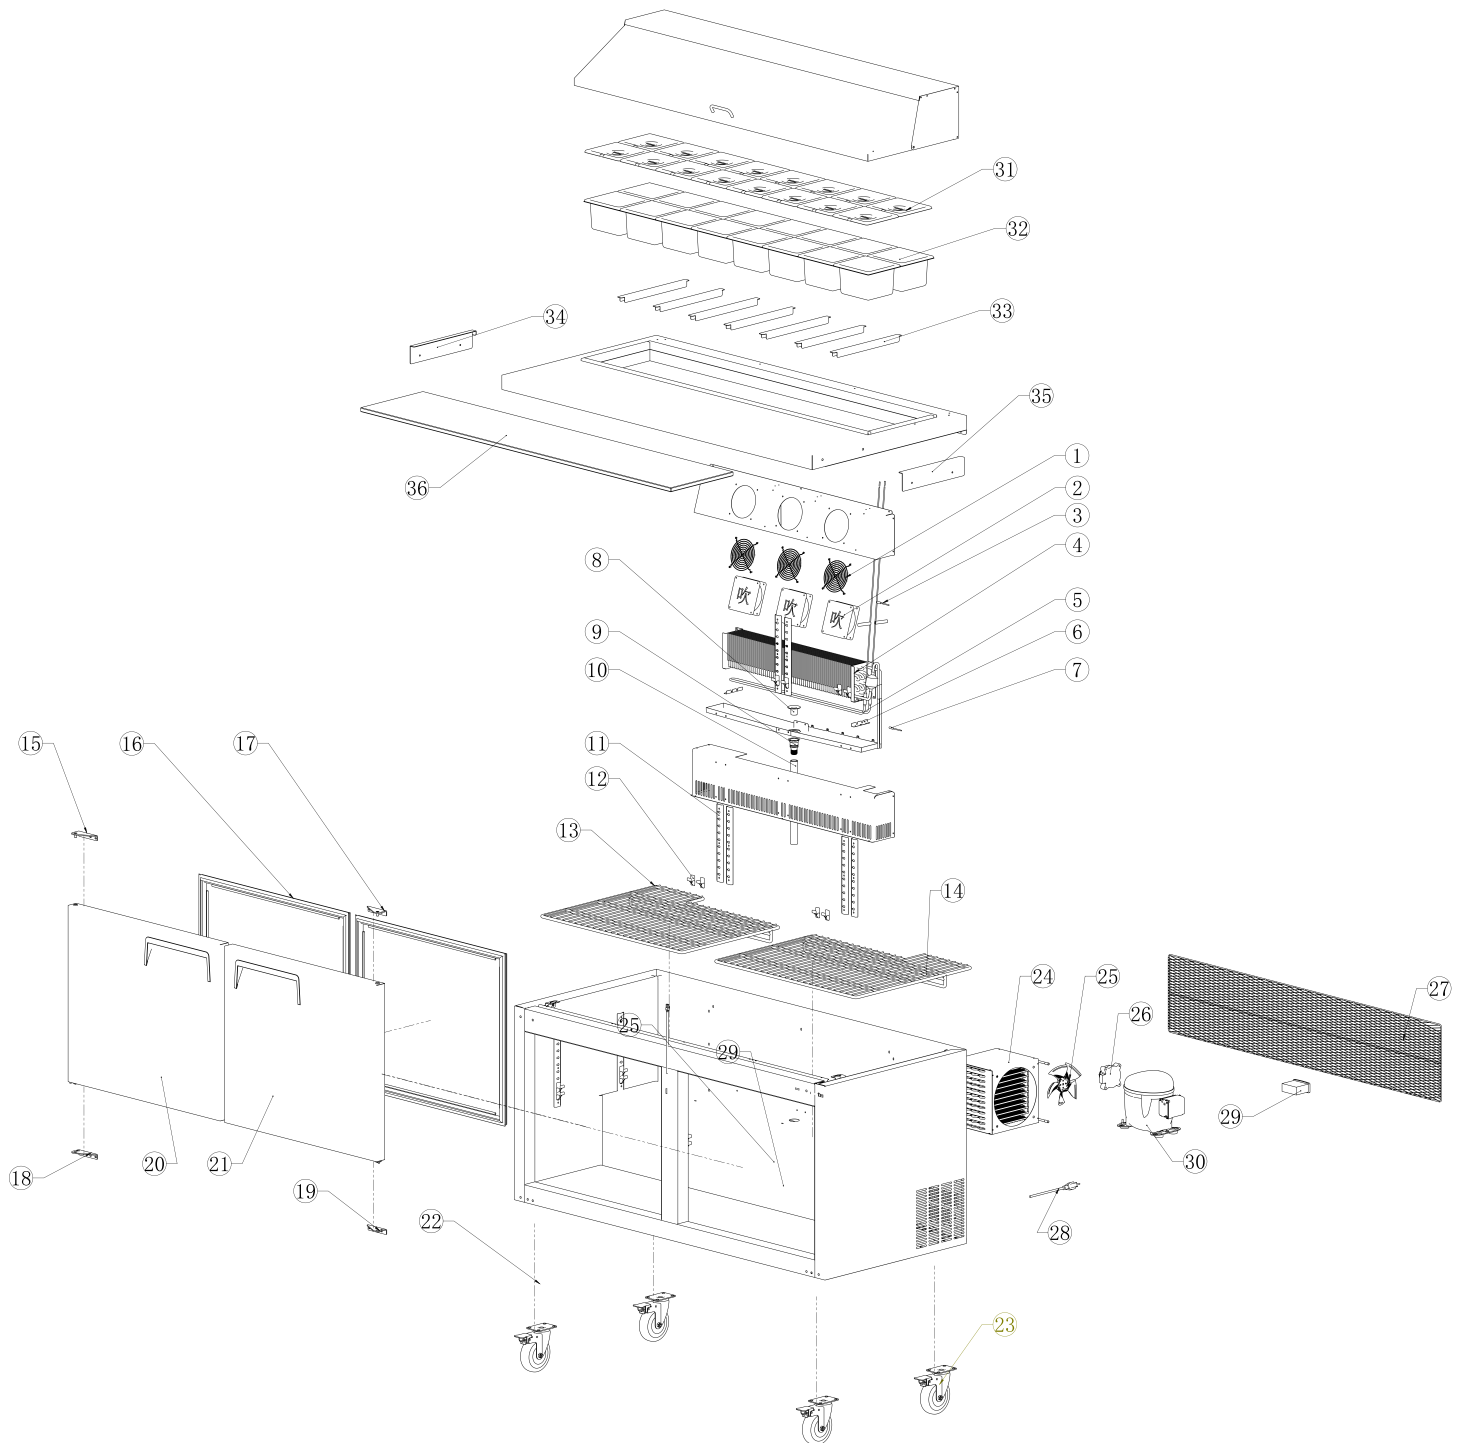

Parts Breakdown

Model **PT-TH-1524-HC** 58008

Parts Breakdown

Model PT-TH-1524-HC 58008

Item No.	Description	Position	Item No.	Description	Position	Item No.	Description	Position
AP919	Fan Stainless Steel Mesh Cover for 58008	1	AP952	Top Hinge (Left) for 58008	15	AP940	Condenser Motor for 58008	26
AP920	Evaporator Motor for 58008	2	AP973	Gasket for 58008	16	AP976	Mesh Plate (-AU09) for 58008	27
AP959	Evaporator for 58008	4	AP933	Top Hinge (Right) for 58008	17	AP942	Power Cable (Black) for 58008	28
AP925	Temperature Sensor Probe (White) for 58008	7	AP954	Bottom Hinge (Left) for 58008	18	AP945	Controller (Dixell) 115V/60Hz for 58008	29
AP926	Drainage Outlet - Top for 58008	8	AP934	Bottom Hinge (Right) for 58008	19	AP944	Compressor (NUT55NR; 115-127V~60Hz R290) for 58008	30
AP927	Drainage Outlet - Bottom for 58008	9	AP974	Doors Assembly (Left) for 58008	20	80281	Steam Table Pan Cover Sixth Size Slotted Stainless Steel NSF for 58008	31
AP928	Outside Drain Pipe for 58008	10	AP975	Doors Assembly (Right) for 58008	21	80278	Steam Table Pan Sixth Size 6-7/8" x 6-5/16" x 4" / 176mm x 162mm x 100mm Stainless Steel NSF for 58008	32
AP929	Ladder Strip for 58008	11	AP936	Universal Wheel (with Brake) for 58008	22	AP969	Hole Spacer Strip for 58008	33
AP930	Grey K-Clip for 58008	12	AP937	Universal Wheel (without Brake) for 58008	23	AP947	Chopping Board Holder - Left for 58008	34
AP971	Shelf (Left) for 58008	13	AP938	Condenser (OD4.7x14520mm) for 58008	24	AP948	Chopping Board Holder - Right for 58008	35
AP972	Shelf (Right) for 58008	14	AP939	Fan Blade (EBM) for 58008	25	AP977	Chopping Board (AU123-76) for 58008	36