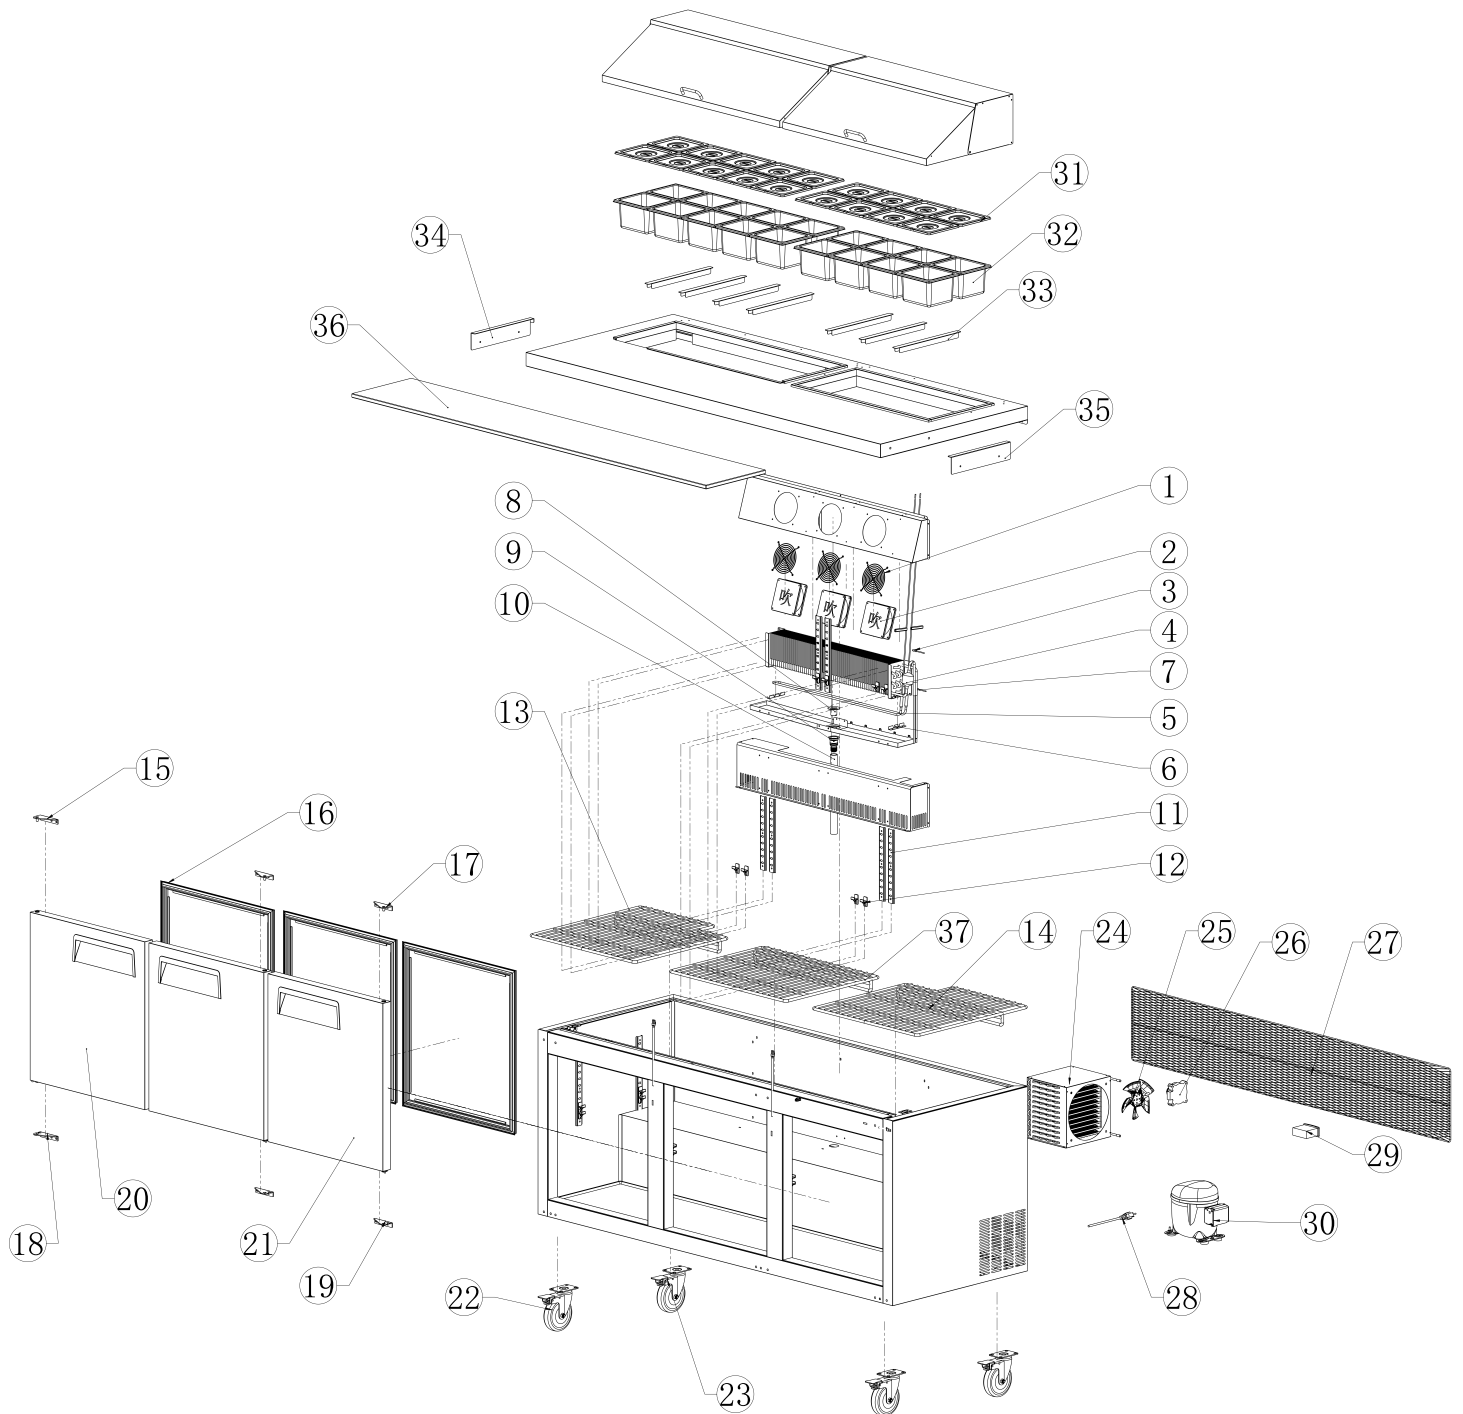

# Parts Breakdown

Model **PT-TH-1778-HC** 58009

# Parts Breakdown

## Model PT-TH-1778-HC 58009

Item No.	Description	Position	Item No.	Description	Position	Item No.	Description	Position
AP919	Fan Stainless Steel Mesh Cover for 58009	1	AP980	Gasket for 58009	16	AP942	Power Cable (Black) for 58009	28
AP920	Evaporator Motor for 58009	2	AP933	Top Hinge (Right) for 58009	17	AP945	Controller (Dixell) 115V/60Hz for 58009	29
AP959	Evaporator for 58009	4	AP954	Bottom Hinge (Left) for 58009	18	AP944	Compressor (NUT55NR; 115-127V~60Hz R290) for 58009	30
AP925	Temperature Sensor Probe (White) for 58009	7	AP934	Bottom Hinge (Right) for 58009	19	80281	Steam Table Pan Cover Sixth Size Slotted Stainless Steel NSF for 58009	31
AP926	Drainage Outlet - Top for 58009	8	AP981	Doors Assembly (Left) for 58009	20	80278	Steam Table Pan Sixth Size 6-7/8" x 6-5/16" x 4" / 176mm x 162mm x 100mm Stainless Steel NSF for 58009	32
AP927	Drainage Outlet - Bottom for 58009	9	AP982	Doors Assembly (Right) for 58009	21	AP969	Hole Spacer Strip for 58009	33
AP928	Outside Drain Pipe for 58009	10	AP936	Universal Wheel (with Brake) for 58009	22	AP947	Chopping Board Holder - Left for 58009	34
AP929	Ladder Strip for 58009	11	AP937	Universal Wheel (without Brake) for 58009	23	AP948	Chopping Board Holder - Right for 58009	35
AP930	Grey K-Clip for 58009	12	AP938	Condenser (OD4.7x14520mm) for 58009	24	AP977	Chopping Board (AU123-76) for 58009	36
AP978	Shelf (Left) for 58009	13	AP939	Fan Blade (EBM) for 58009	25	AP984	Shelf (Middle) for 58009	37
AP979	Shelf (Right) for 58009	14	AP940	Condenser Motor for 58009	26			
AP952	Top Hinge (Left) for 58009	15	AP983	Mesh Plate (-AU09) for 58009	27			