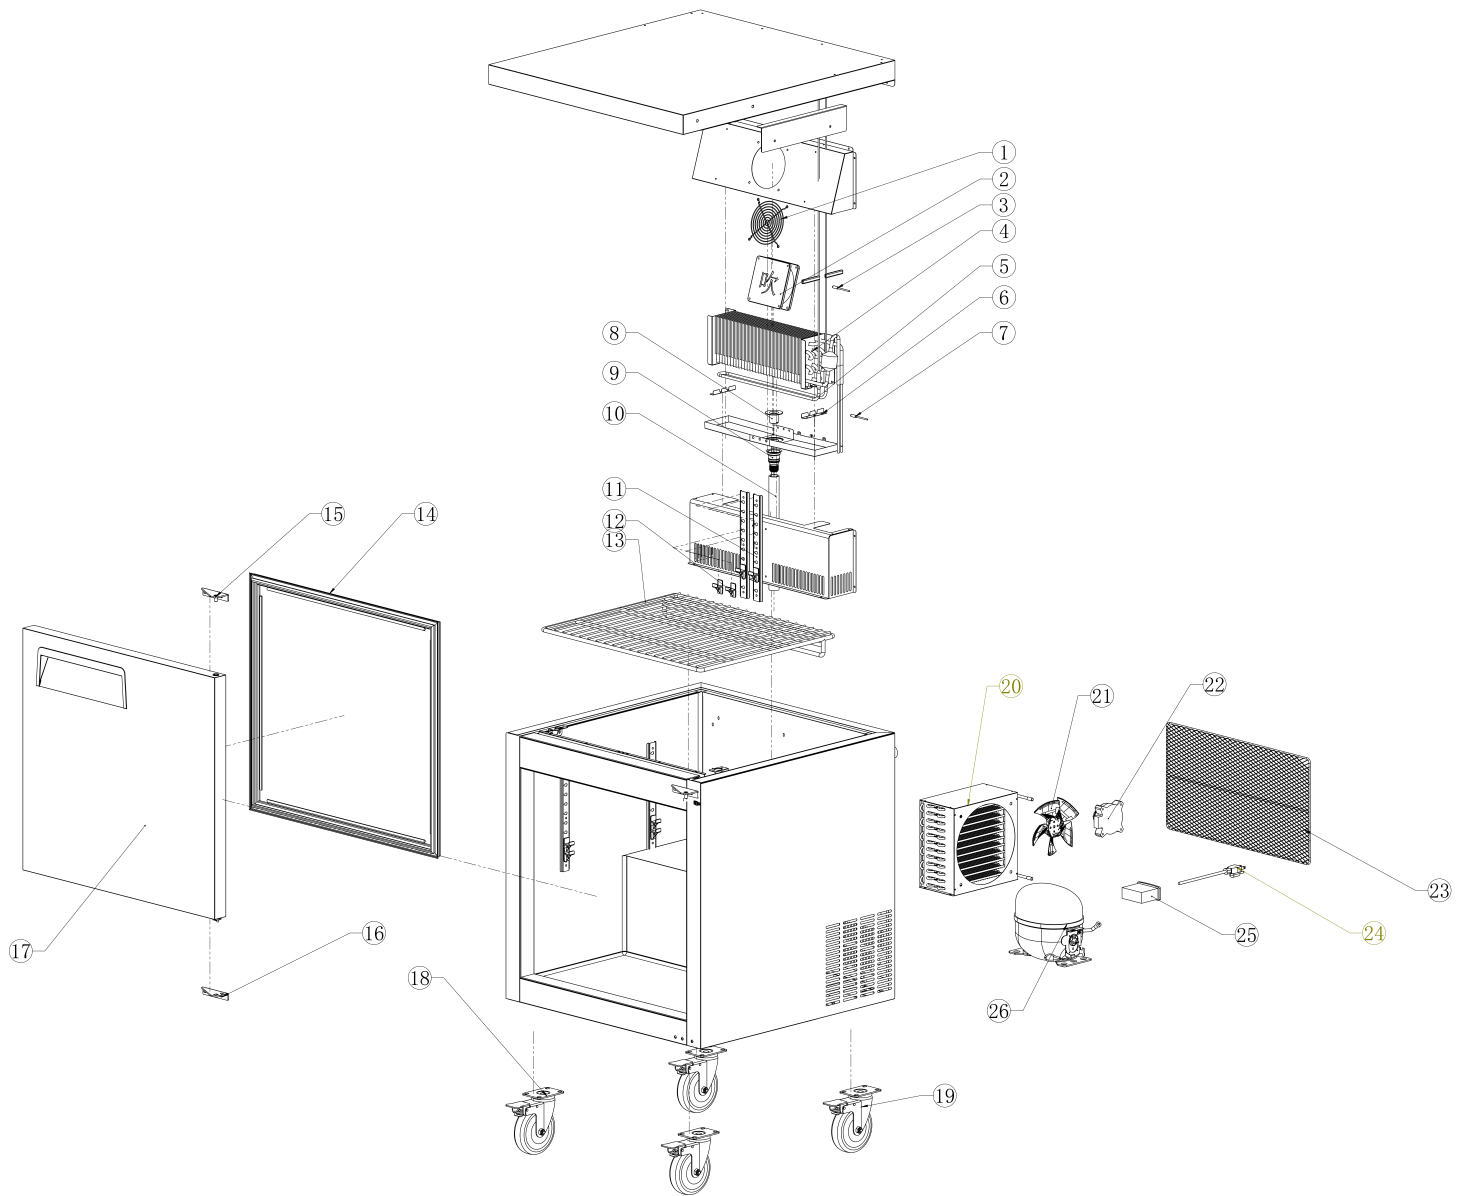

# Parts Breakdown

Model **FR-TH-0686-HC** 58011

# Parts Breakdown

## Model FR-TH-0686-HC 58011

Item No.	Description	Position	Item No.	Description	Position	Item No.	Description	Position
AP919	Fan Stainless Steel Mesh Cover for 58011	1	AP928	Outside Drain Pipe for 58011	10	AP937	Universal Wheel (without Brake) for 58011	19
AP920	Evaporator Motor for 58011	2	AP929	Ladder Strip for 58011	11	AP938	Condenser (OD4.7x14520mm) for 58011	20
AP921	Temperature Sensor Probe (Black) for 58011	3	AP930	Grey K-Clip for 58011	12	AP939	Fan Blade (EBM) for 58011	21
AP922	Evaporator for 58011	4	AP931	Shelf for 58011	13	AP940	Condenser Motor for 58011	22
AP923	Frost Heating Tube for 58011	5	AP932	Gasket for 58011	14	AP941	Mesh Plate (-AU07) for 58011	23
AP924	Heating Tube Fixings for 58011	6	AP933	Top Hinge for 58011	15	AP942	Power Cable (Black) for 58011	24
AP925	Temperature Sensor Probe (White) for 58011	7	AP934	Bottom Hinge for 58011	16	AP943	Controller (Dixell) 115V/60Hz for 58011	25
AP926	Drainage Outlet - Top for 58011	8	AP935	Doors Assembly for 58011	17	AP944	Compressor (NUT55NR; 115-127V~60Hz R290) for 58011	26
AP927	Drainage Outlet - Bottom for 58011	9	AP936	Universal Wheel (with Brake) for 58011	18			