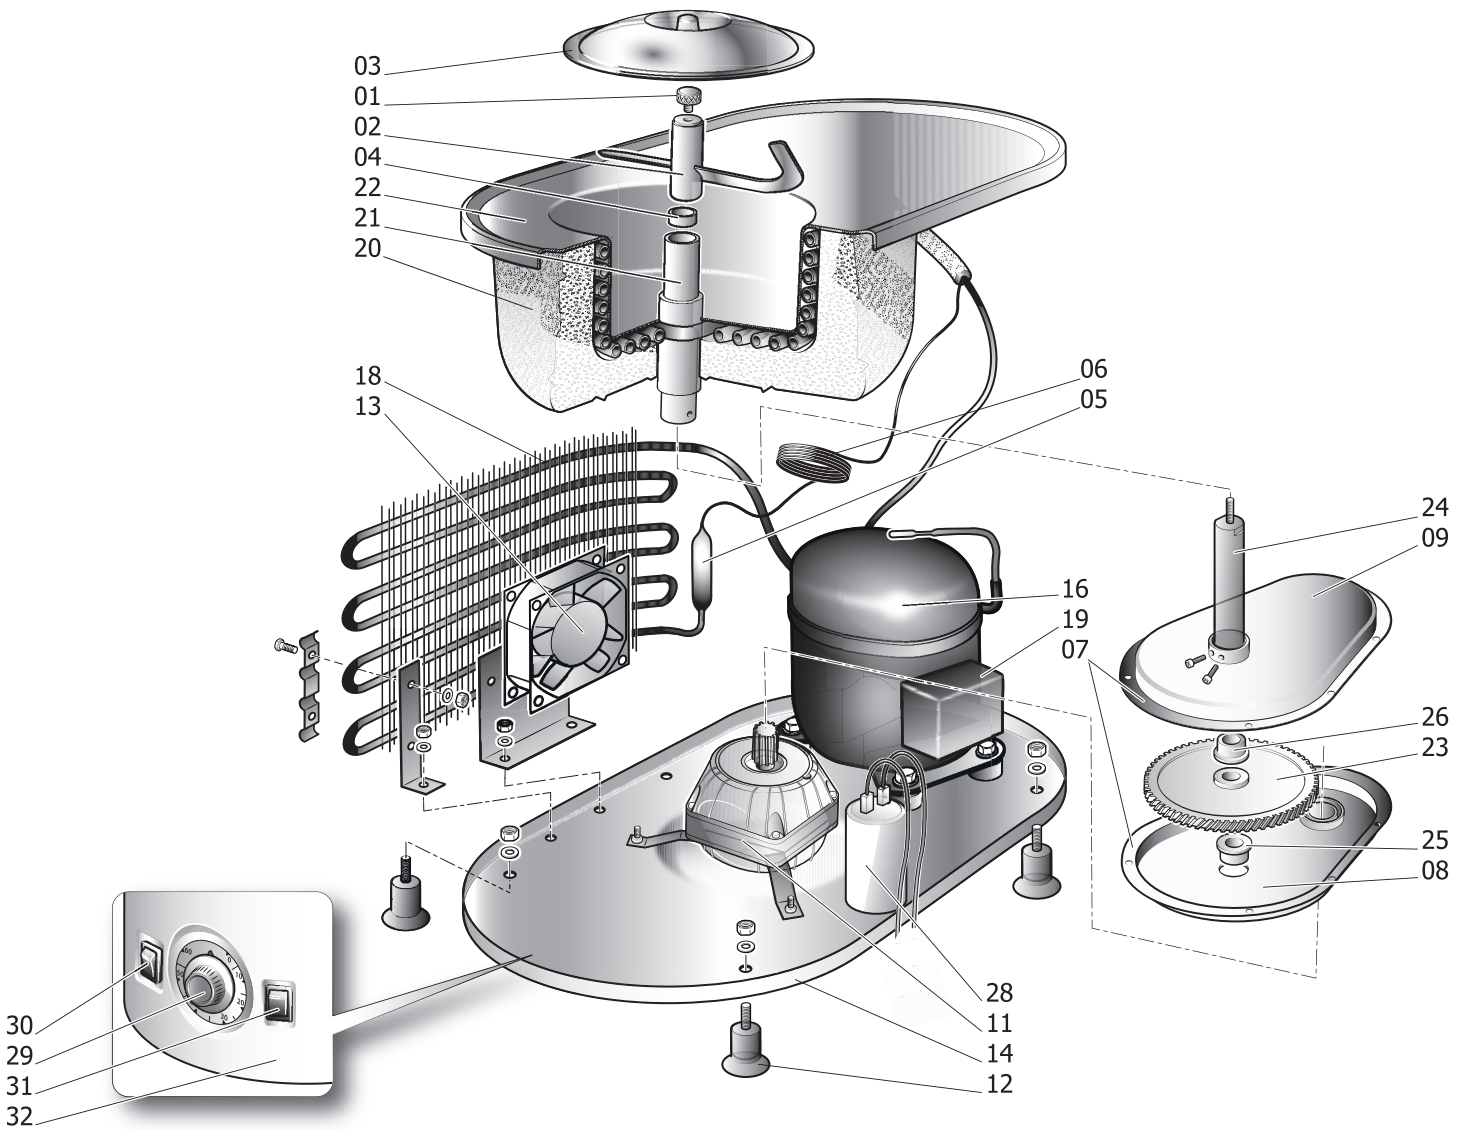

PARTS BREAKDOWN

ITEM	MODEL
58178	FR-IT-0002

PARTS BREAKDOWN

ITEM	MODEL
58178	FR-IT-0002

Item No.	Description	Position	Item No.	Description	Position	Item No.	Description	Position
AP547	Paddle Nut for 58178	01	AP554	Motor for 58178	11	AP562	Bushing A for 58178	25
AP548	Paddle for 58178	02	AP555	Fan Motor for 58178	13	AP563	Bushing B for 58178	26
AP549	Lid for 58178	03	AP556	Foot for 58178	15	AP564	Capacitor for 58178	28
AP550	Shaft Sleeve Bushing for 58178	04	AP557	Compressor for 58178	16	AP565	Timer for 58178	29
AP551	Complete Gearbox for 58178	07	AP558	Compressor Electrical Parts for 58178	19	AP566	Churning Switch for 58178	30
AP552	Lower GB Plate for 58178	08	AP559	Shaft Sleeve for 58178	21	AP567	Chilling Switch for 58178	31
AP553	Upper GB Plate for 58178	09	AP560	Gearwheels and Shaft for 58178	23, 24			