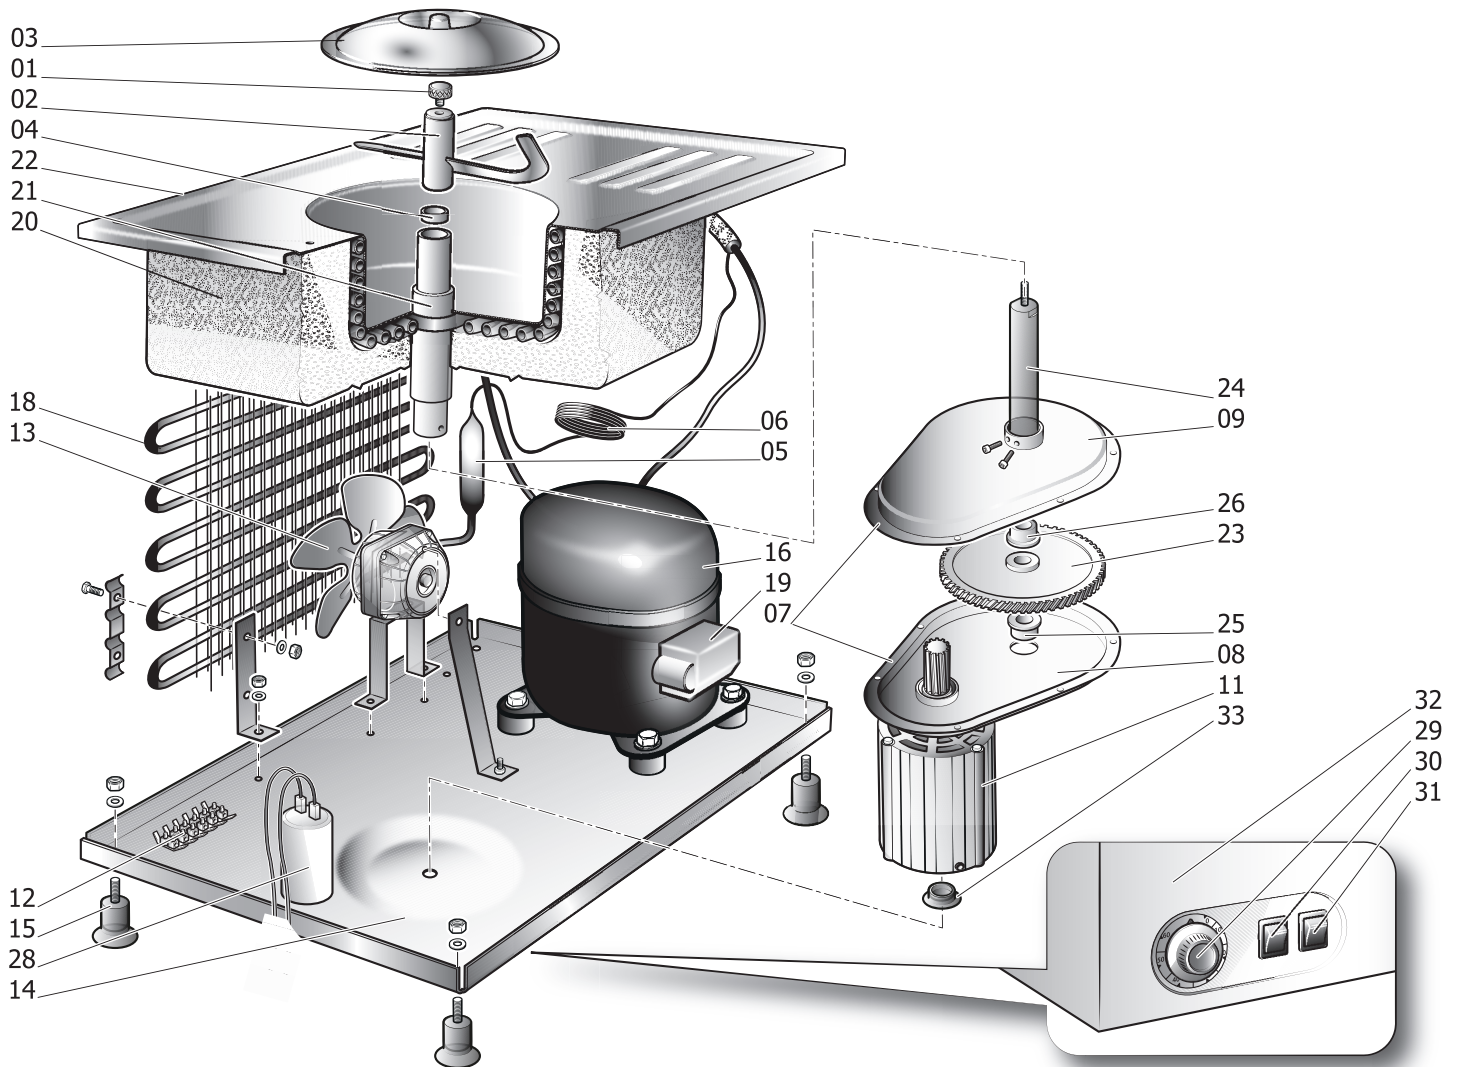

# PARTS BREAKDOWN

ITEM	MODEL
58179	FR-IT-0003

# PARTS BREAKDOWN

ITEM	MODEL
58179	FR-IT-0003

Item No.	Description	Position	Item No.	Description	Position	Item No.	Description	Position
AP568	Paddle Nut for 58179	01	AP575	Motor for 58179	11	AP583	Bushing A for 58179	25
AP569	Paddle for 58179	02	AP576	Fan Motor for 58179	13	AP584	Bushing B for 58179	26
AP570	Lid for 58179	03	AP577	Foot for 58179	15	AP585	Capacitor for 58179	28
AP571	Shaft Sleeve Bushing for 58179	04	AP578	Compressor for 58179	16	AP586	Timer for 58179	29
AP572	Complete Gearbox for 58179	07	AP579	Compressor Electric Parts for 58179	19	AP587	Churning Switch for 58179	30
AP573	Lower GB Plate for 58179	08	AP580	Shaft Sleeve for 58179	21	AP588	Chilling Switch for 58179	31
AP574	Upper GB Plate for 58179	09	AP581	Gearwheels and Shaft for 58179	23, 24	AP589	Motor Support for 58179	33