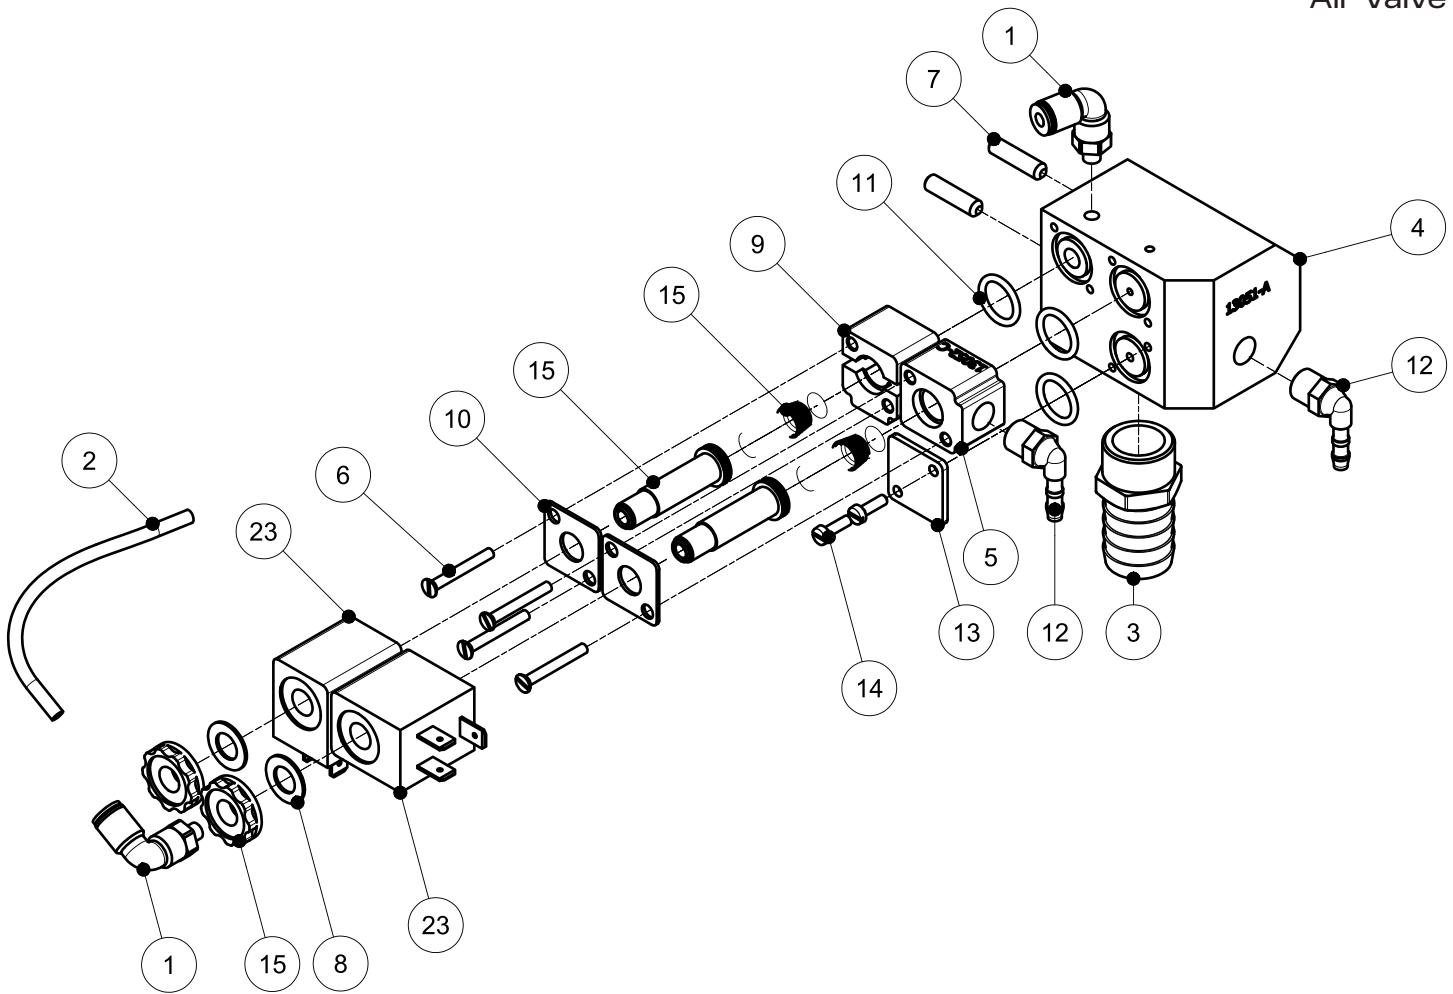

PARTS BREAKDOWN

ITEM	MODEL
59011	VP-NL-3016-SN

Hinge

PARTS BREAKDOWN

ITEM	MODEL
59011	VP-NL-3016-SN

Air Valve

PARTS BREAKDOWN

ITEM	MODEL
59011	VP-NL-3016-SN

PARTS BREAKDOWN

ITEM	MODEL
59011	VP-NL-3016-SN

Vacuum Chamber

Item No.	Description	Position	Item No.	Description	Position	Item No.	Description	Position
AI909	T3 Vacuum Tray Gas for 59011, 59012	1A	35201	Elbow Brass for Gas Pipe for 59011, 59012	10	27821	Slotted Cheese Head Screw M3x16 A2 DIN84 for 59011, 59012	18
AI910	T3 Vacuum Tray for 59011, 59012	1B	30019	Hose Clip Klemfa 12.8x14.8mm for 59011, 59012	11	27822	Castle Washer M3 for 59011, 59012	19
65765	Extension Seal Cylinder 27mm for 59011, 59012	2	AI911	Hose Tree Gas Table Top-03 for 59011, 59012	12	15775	Micro Switch MV3003L for 59011, 59012	20
65764	Seal Cylinder 90mm Trough Shaft Assemb. for 59011, 59012	3	27810	Spring Ring with Cover 6mm / Shaft Locker with Cover for 59011, 59012	13	65772	M3 Washer DIN 9021 for 59011, 59012	21
27832	O-Ring 40x3mm for 59011, 59012	4	AI912	Hinge Shaft TT-03 for 59011, 59012	14	27823	Hexagon Nut M3 DIN934 A2 for 59011, 59012	22
65774	Distance Ring 8mm for Seal Cylinder 90mm for 59011, 59012	5	AI893	Hinge Part T3 for 59011, 59012	15	AI886	Seal Cord C1-12 for 59011, 59012	25
27381	O-Ring 34x3mm for 59011, 59012	6	47339	Comb.Valve Model-I LV for 59011, 59012	16A	65776	Spring Washer Din 127 - A4 for 59011, 59012	26
27799	Plastic Nut M24 for 59011, 59012	7	AI913	Combination Valve Model-I SA/LV for 59011, 59012	16B	27830	Slotted Cheese Head Screw M4x6 A2 DIN84 for 59011, 59012	27
65766	Pipe Nipple 1/8 Inch x 6mm for 59011, 59012	8	35215	Cap Nut High M5 D1587 A2 for 59011, 59012	17			