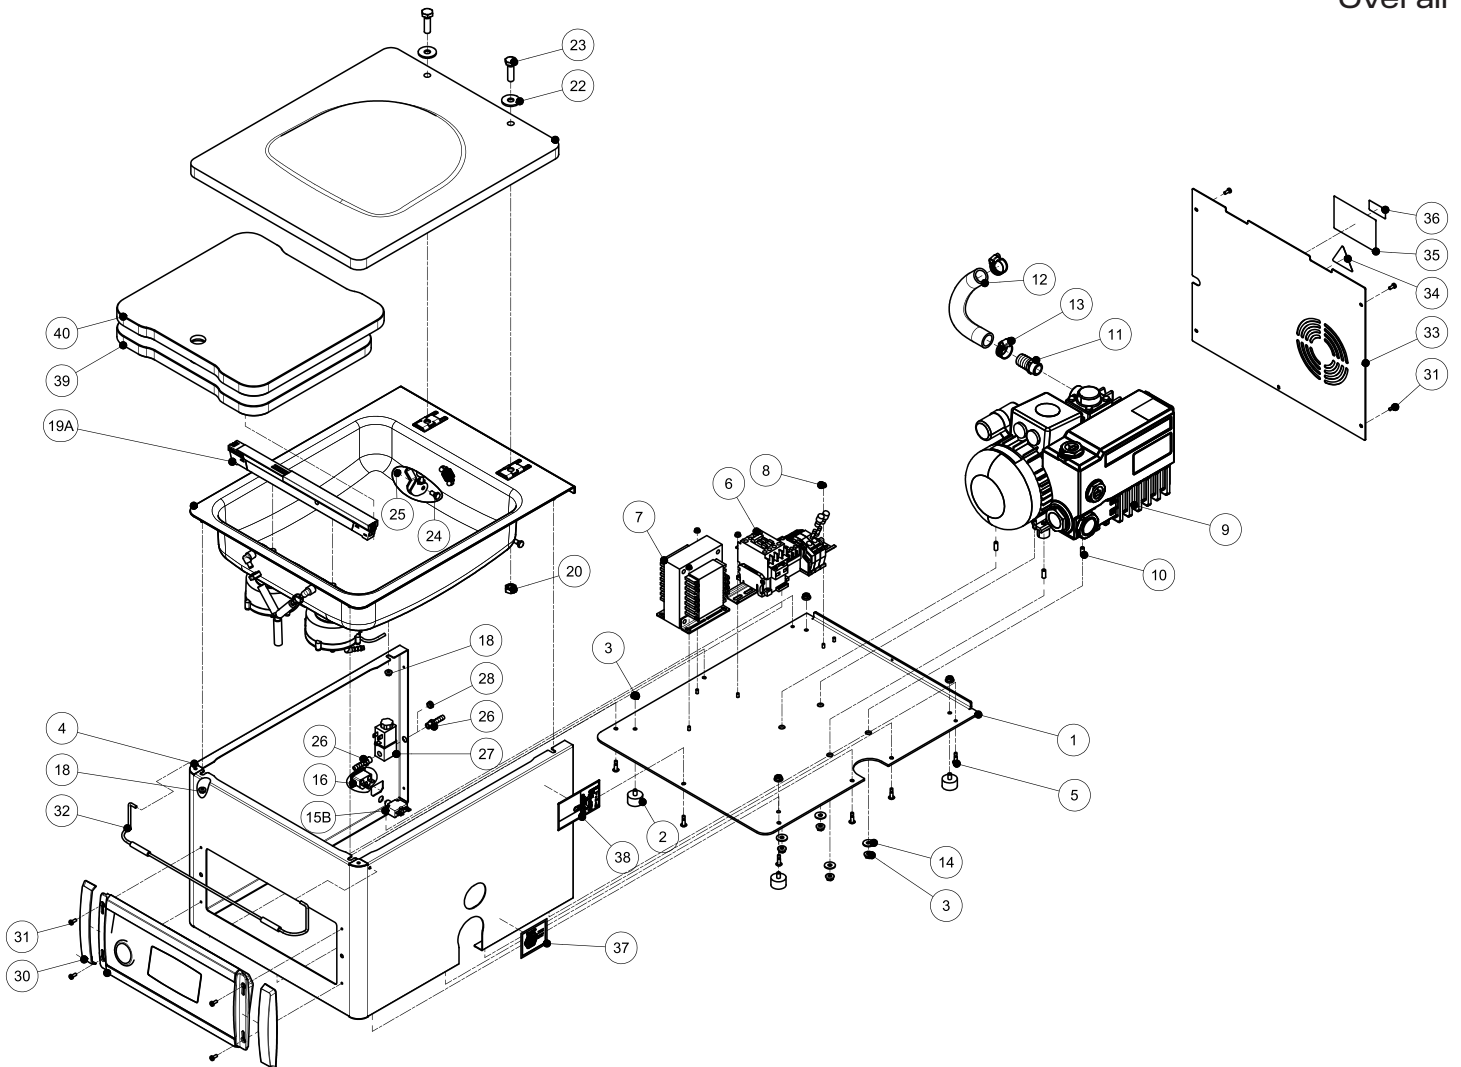

PARTS BREAKDOWN

ITEM	MODEL
59011	VP-NL-3016-SN

Overall

PARTS BREAKDOWN

ITEM	MODEL
59011	VP-NL-3016-SN

PARTS BREAKDOWN

ITEM	MODEL
59011	VP-NL-3016-SN

Lid

PARTS BREAKDOWN

ITEM	MODEL
59011	VP-NL-3016-SN

Hinge

PARTS BREAKDOWN

ITEM	MODEL
59011	VP-NL-3016-SN

Air Valve

PARTS BREAKDOWN

ITEM	MODEL
59011	VP-NL-3016-SN

PARTS BREAKDOWN

ITEM	MODEL
59011	VP-NL-3016-SN

Vacuum Chamber

Item No.	Description	Position	Item No.	Description	Position	Item No.	Description	Position
AI909	T3 Vacuum Tray Gas for 59011, 59012	1A	35201	Elbow Brass for Gas Pipe for 59011, 59012	10	27821	Slotted Cheese Head Screw M3x16 A2 DIN84 for 59011, 59012	18
AI910	T3 Vacuum Tray for 59011, 59012	1B	30019	Hose Clip Klemfa 12.8x14.8mm for 59011, 59012	11	27822	Castle Washer M3 for 59011, 59012	19
65765	Extension Seal Cylinder 27mm for 59011, 59012	2	AI911	Hose Tree Gas Table Top-03 for 59011, 59012	12	15775	Micro Switch MV3003L for 59011, 59012	20
65764	Seal Cylinder 90mm Trough Shaft Assemb. for 59011, 59012	3	27810	Spring Ring with Cover 6mm / Shaft Locker with Cover for 59011, 59012	13	65772	M3 Washer DIN 9021 for 59011, 59012	21
27832	O-Ring 40x3mm for 59011, 59012	4	AI912	Hinge Shaft TT-03 for 59011, 59012	14	27823	Hexagon Nut M3 DIN934 A2 for 59011, 59012	22
65774	Distance Ring 8mm for Seal Cylinder 90mm for 59011, 59012	5	AI893	Hinge Part T3 for 59011, 59012	15	AI886	Seal Cord C1-12 for 59011, 59012	25
27381	O-Ring 34x3mm for 59011, 59012	6	47339	Comb.Valve Model-I LV for 59011, 59012	16A	65776	Spring Washer Din 127 - A4 for 59011, 59012	26
27799	Plastic Nut M24 for 59011, 59012	7	AI913	Combination Valve Model-I SA/LV for 59011, 59012	16B	27830	Slotted Cheese Head Screw M4x6 A2 DIN84 for 59011, 59012	27
65766	Pipe Nipple 1/8 Inch x 6mm for 59011, 59012	8	35215	Cap Nut High M5 D1587 A2 for 59011, 59012	17			