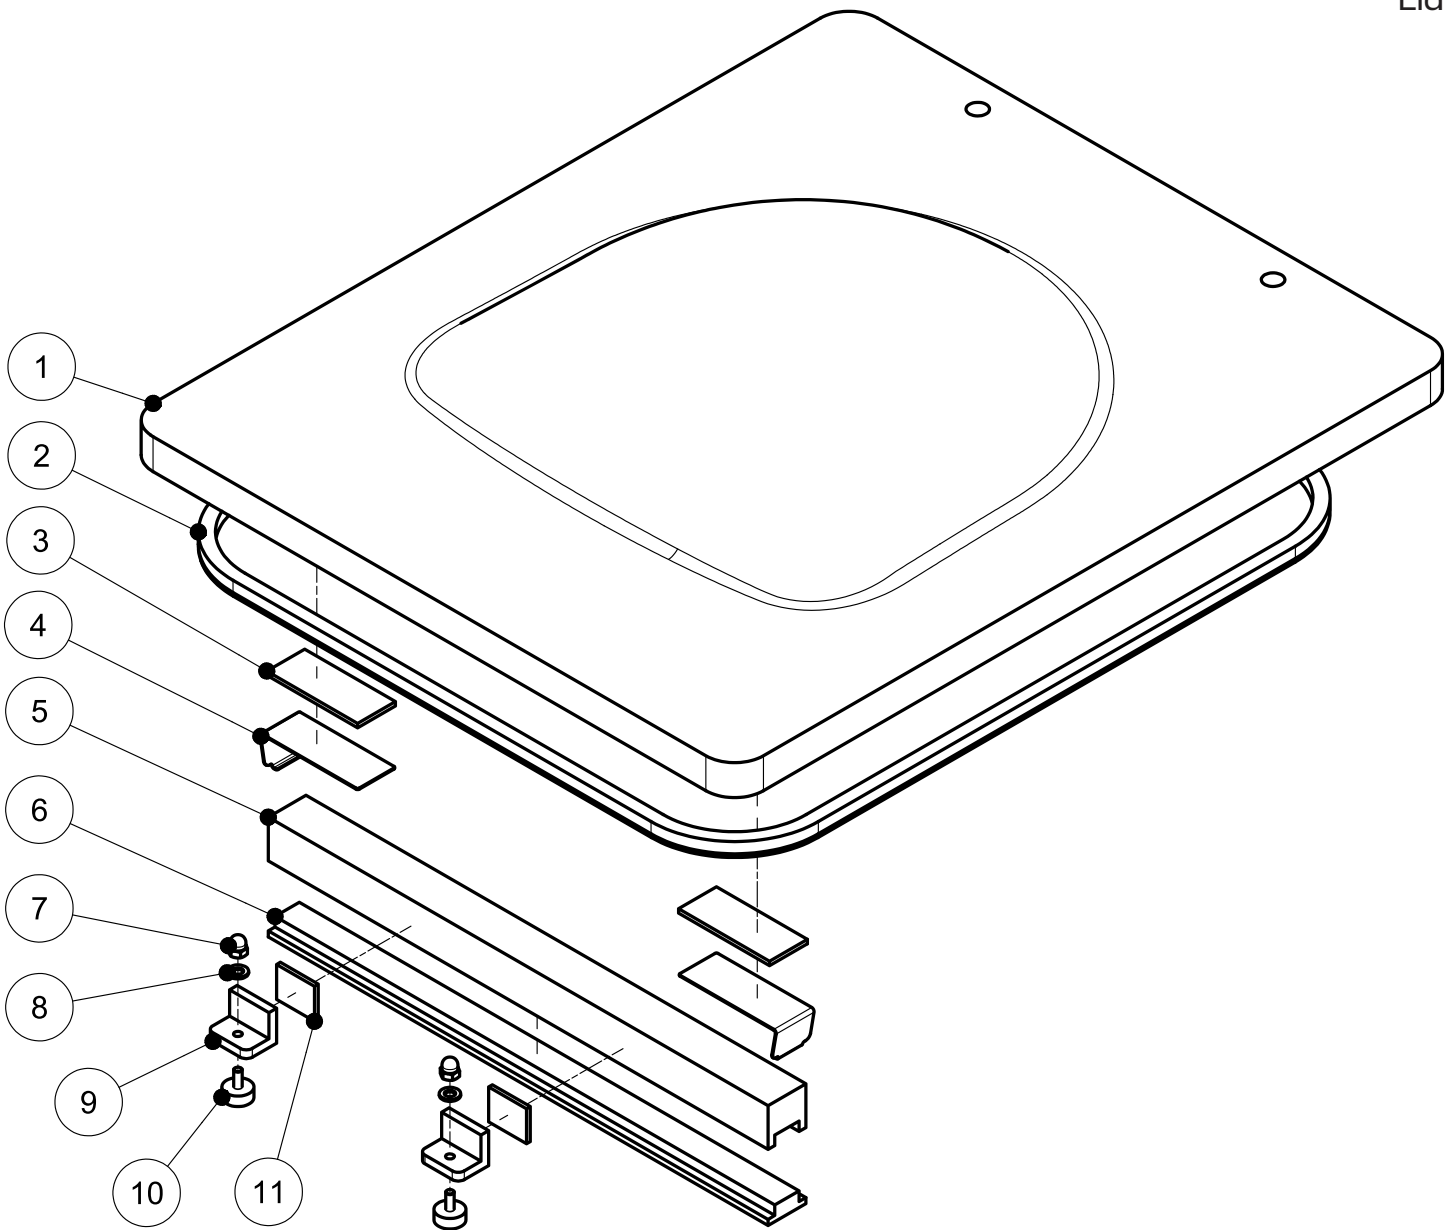

PARTS BREAKDOWN

ITEM	MODEL
59011	VP-NL-3016-SN

Overall

PARTS BREAKDOWN

ITEM	MODEL
59011	VP-NL-3016-SN

PARTS BREAKDOWN

ITEM	MODEL
59011	VP-NL-3016-SN

Lid

PARTS BREAKDOWN

ITEM	MODEL
59011	VP-NL-3016-SN

Hinge

PARTS BREAKDOWN

ITEM	MODEL
59011	VP-NL-3016-SN

Air Valve

PARTS BREAKDOWN

ITEM	MODEL
59011	VP-NL-3016-SN

PARTS BREAKDOWN

ITEM	MODEL
59011	VP-NL-3016-SN

Vacuum Chamber

Item No.	Description	Position	Item No.	Description	Position	Item No.	Description	Position
AI909	T3 Vacuum Tray Gas for 59011, 59012	1A	35201	Elbow Brass for Gas Pipe for 59011, 59012	10	27821	Slotted Cheese Head Screw M3x16 A2 DIN84 for 59011, 59012	18
AI910	T3 Vacuum Tray for 59011, 59012	1B	30019	Hose Clip Klemfa 12.8x14.8mm for 59011, 59012	11	27822	Castle Washer M3 for 59011, 59012	19
65765	Extension Seal Cylinder 27mm for 59011, 59012	2	AI911	Hose Tree Gas Table Top-03 for 59011, 59012	12	15775	Micro Switch MV3003L for 59011, 59012	20
65764	Seal Cylinder 90mm Trough Shaft Assemb. for 59011, 59012	3	27810	Spring Ring with Cover 6mm / Shaft Locker with Cover for 59011, 59012	13	65772	M3 Washer DIN 9021 for 59011, 59012	21
27832	O-Ring 40x3mm for 59011, 59012	4	AI912	Hinge Shaft TT-03 for 59011, 59012	14	27823	Hexagon Nut M3 DIN934 A2 for 59011, 59012	22
65774	Distance Ring 8mm for Seal Cylinder 90mm for 59011, 59012	5	AI893	Hinge Part T3 for 59011, 59012	15	AI886	Seal Cord C1-12 for 59011, 59012	25
27381	O-Ring 34x3mm for 59011, 59012	6	47339	Comb.Valve Model-I LV for 59011, 59012	16A	65776	Spring Washer Din 127 - A4 for 59011, 59012	26
27799	Plastic Nut M24 for 59011, 59012	7	AI913	Combination Valve Model-I SA/LV for 59011, 59012	16B	27830	Slotted Cheese Head Screw M4x6 A2 DIN84 for 59011, 59012	27
65766	Pipe Nipple 1/8 Inch x 6mm for 59011, 59012	8	35215	Cap Nut High M5 D1587 A2 for 59011, 59012	17			