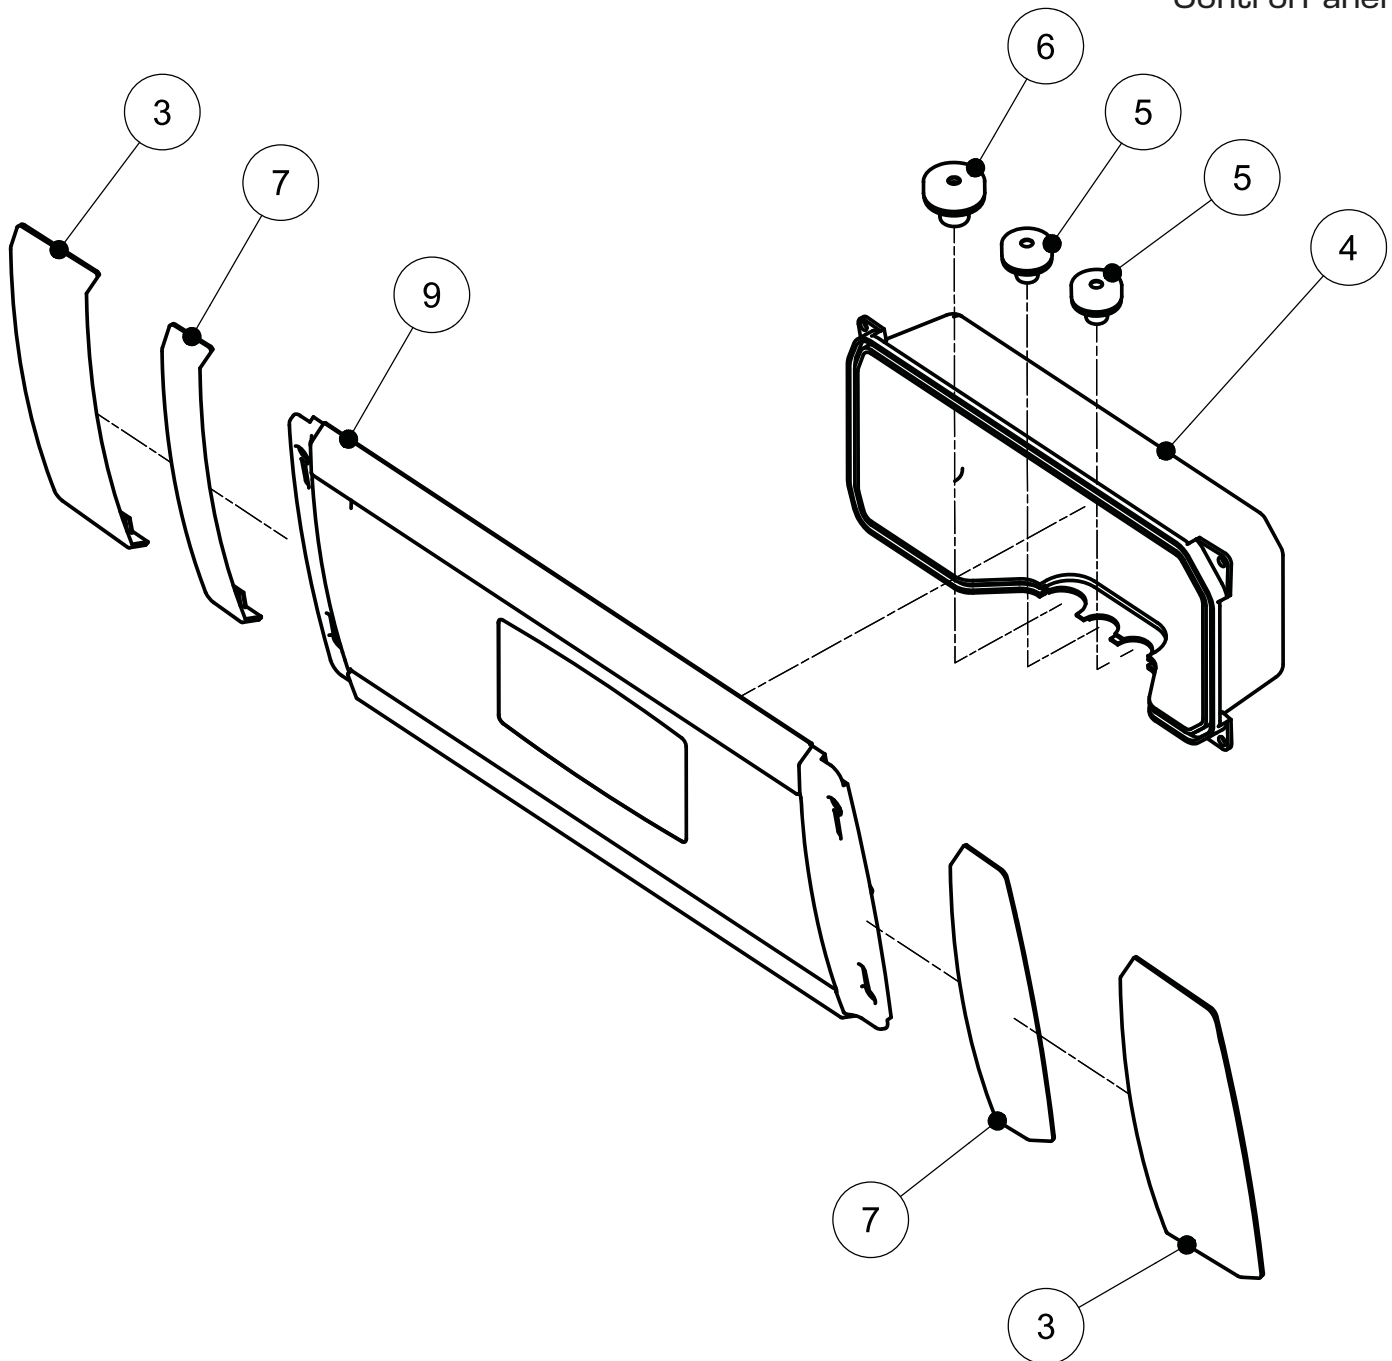

Seal Lid

PARTS BREAKDOWN

ITEM	MODEL
59014	VP-NL-0050-SN

PARTS BREAKDOWN

ITEM	MODEL
59014	VP-NL-0050-SN

Air Valve

PARTS BREAKDOWN

ITEM	MODEL
59014	VP-NL-0050-SN

Switch Box

PARTS BREAKDOWN

ITEM	MODEL
59014	VP-NL-0050-SN

Control Panel

PARTS BREAKDOWN

ITEM	MODEL
59014	VP-NL-0050-SN

Overall

Item No.	Description	Position	Item No.	Description	Position	Item No.	Description	Position
65864	Housing T5 for 59014	1	65870	Lid Closure E-163 for 59014	54	27789	Slott.Rais.Counter.Head Screw M4x10 DIN7985 A2 for 59014	66
AI921	21m3 Vacuum Pump for 59014	2	65846	Elma Cover Knob 040-3020 Black for 59014	56	27796	Sticker Oil for 59014	67
65865	Bottom Plate T5 for 59014	3	27824	Castle Washer M6 for 59014	57	27794	Sticker Machine Type for 59014	68
AI879	Control Panel Small-PCB 1-Program for 59014	11	65792	M6x16 Cylinder Head Cap Screw DIN 912 for 59014	58	35224	Sticker 98x65 Yellow for 59014	69
65834	Vibration Absorber D=25 H=17 M6x10 for 59014	16	65836	Hucknagel Magna-Lok MGLP-B6-4 for 59014	59	27795	Sticker Tension Triangle for 59014	70
62719	Switch Box Model-I SC-DC for 59014	18	35219	Flat Washer M8 D9021 A2 for 59014	60	35223	Sticker 19x38 Yellow for 59014	71
35285	Valve 2/2 MA-222-003-P27-SAH 24 for 59014	26	35220	Hexagon Screw M8x10 DIN933 A2 for 59014	61	65748	Hose Bill G1-2x19mm OU. for 59014	72
35207	Brass Hose Coupling 1/8x6 Ext. for 59014	27	65750	M8x45 Hexagon Socket Set Screw DIN 916 for 59014	62	27835	Hose Clip ABA 15-24mm for 59014	73
65842	Seal Bar DS-3-320 for 59014	33	65751	M8 Hexagon Cap Nut DIN 917 for 59014	63	15832	PVC Suction Hose HNA-20x3.4mm for 59014	74
65868	Insert Plate M3/T5-KK for 59014	52	30005	Hexagon Screw M6x12 DIN933 A2 for 59014	64	65740	Cap Small Holder 04-Control for 59014	75
65869	Rear Wall T5 for 59014	53	65749	M6 Hex Nut Din 985 for 59014	65			