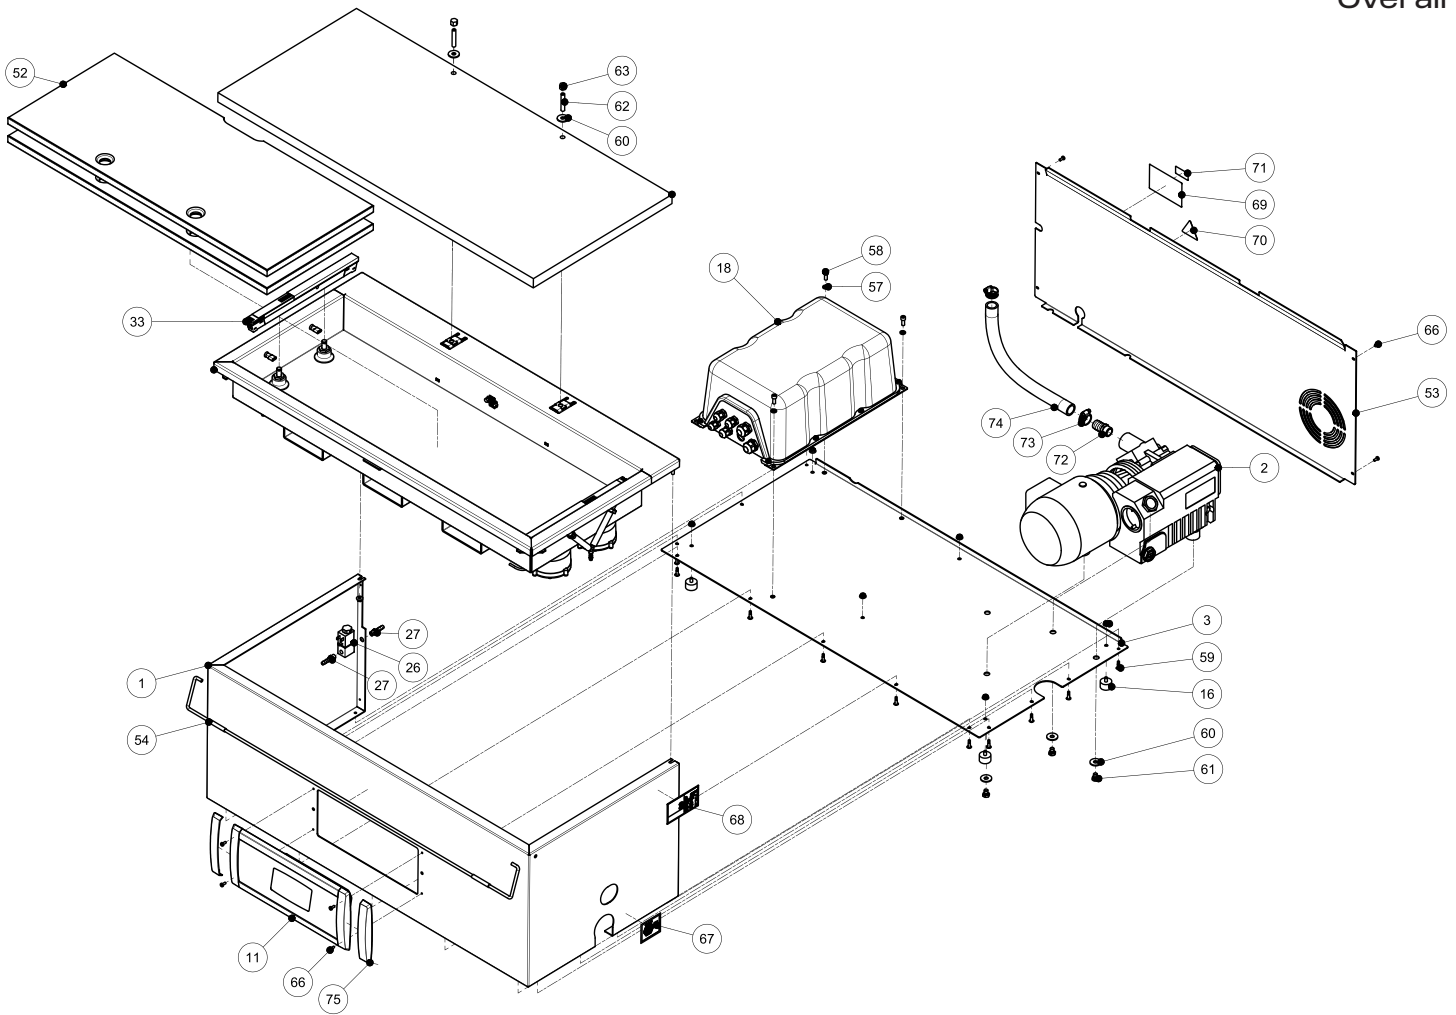

PARTS BREAKDOWN

ITEM	MODEL
59014	VP-NL-0050-SN

Overall

PARTS BREAKDOWN

ITEM	MODEL
59014	VP-NL-0050-SN

Vacuum Chamber

PARTS BREAKDOWN

ITEM	MODEL
59014	VP-NL-0050-SN

Seal Lid

PARTS BREAKDOWN

ITEM	MODEL
59014	VP-NL-0050-SN

PARTS BREAKDOWN

ITEM	MODEL
59014	VP-NL-0050-SN

Air Valve

PARTS BREAKDOWN

ITEM	MODEL
59014	VP-NL-0050-SN

Switch Box

PARTS BREAKDOWN

ITEM	MODEL
59014	VP-NL-0050-SN

Control Panel

PARTS BREAKDOWN

ITEM	MODEL
59014	VP-NL-0050-SN

Overall

Item No.	Description	Position	Item No.	Description	Position	Item No.	Description	Position
65864	Housing T5 for 59014	1	65870	Lid Closure E-163 for 59014	54	27789	Slott.Rais.Counter.Head Screw M4x10 DIN7985 A2 for 59014	66
AI921	21m3 Vacuum Pump for 59014	2	65846	Elma Cover Knob 040-3020 Black for 59014	56	27796	Sticker Oil for 59014	67
65865	Bottom Plate T5 for 59014	3	27824	Castle Washer M6 for 59014	57	27794	Sticker Machine Type for 59014	68
AI879	Control Panel Small-PCB 1-Program for 59014	11	65792	M6x16 Cylinder Head Cap Screw DIN 912 for 59014	58	35224	Sticker 98x65 Yellow for 59014	69
65834	Vibration Absorber D=25 H=17 M6x10 for 59014	16	65836	Hucknagel Magna-Lok MGLP-B6-4 for 59014	59	27795	Sticker Tension Triangle for 59014	70
62719	Switch Box Model-I SC-DC for 59014	18	35219	Flat Washer M8 D9021 A2 for 59014	60	35223	Sticker 19x38 Yellow for 59014	71
35285	Valve 2/2 MA-222-003-P27-SAH 24 for 59014	26	35220	Hexagon Screw M8x10 DIN933 A2 for 59014	61	65748	Hose Bill G1-2x19mm OU. for 59014	72
35207	Brass Hose Coupling 1/8x6 Ext. for 59014	27	65750	M8x45 Hexagon Socket Set Screw DIN 916 for 59014	62	27835	Hose Clip ABA 15-24mm for 59014	73
65842	Seal Bar DS-3-320 for 59014	33	65751	M8 Hexagon Cap Nut DIN 917 for 59014	63	15832	PVC Suction Hose HNA-20x3.4mm for 59014	74
65868	Insert Plate M3/T5-KK for 59014	52	30005	Hexagon Screw M6x12 DIN933 A2 for 59014	64	65740	Cap Small Holder 04-Control for 59014	75
65869	Rear Wall T5 for 59014	53	65749	M6 Hex Nut Din 985 for 59014	65			