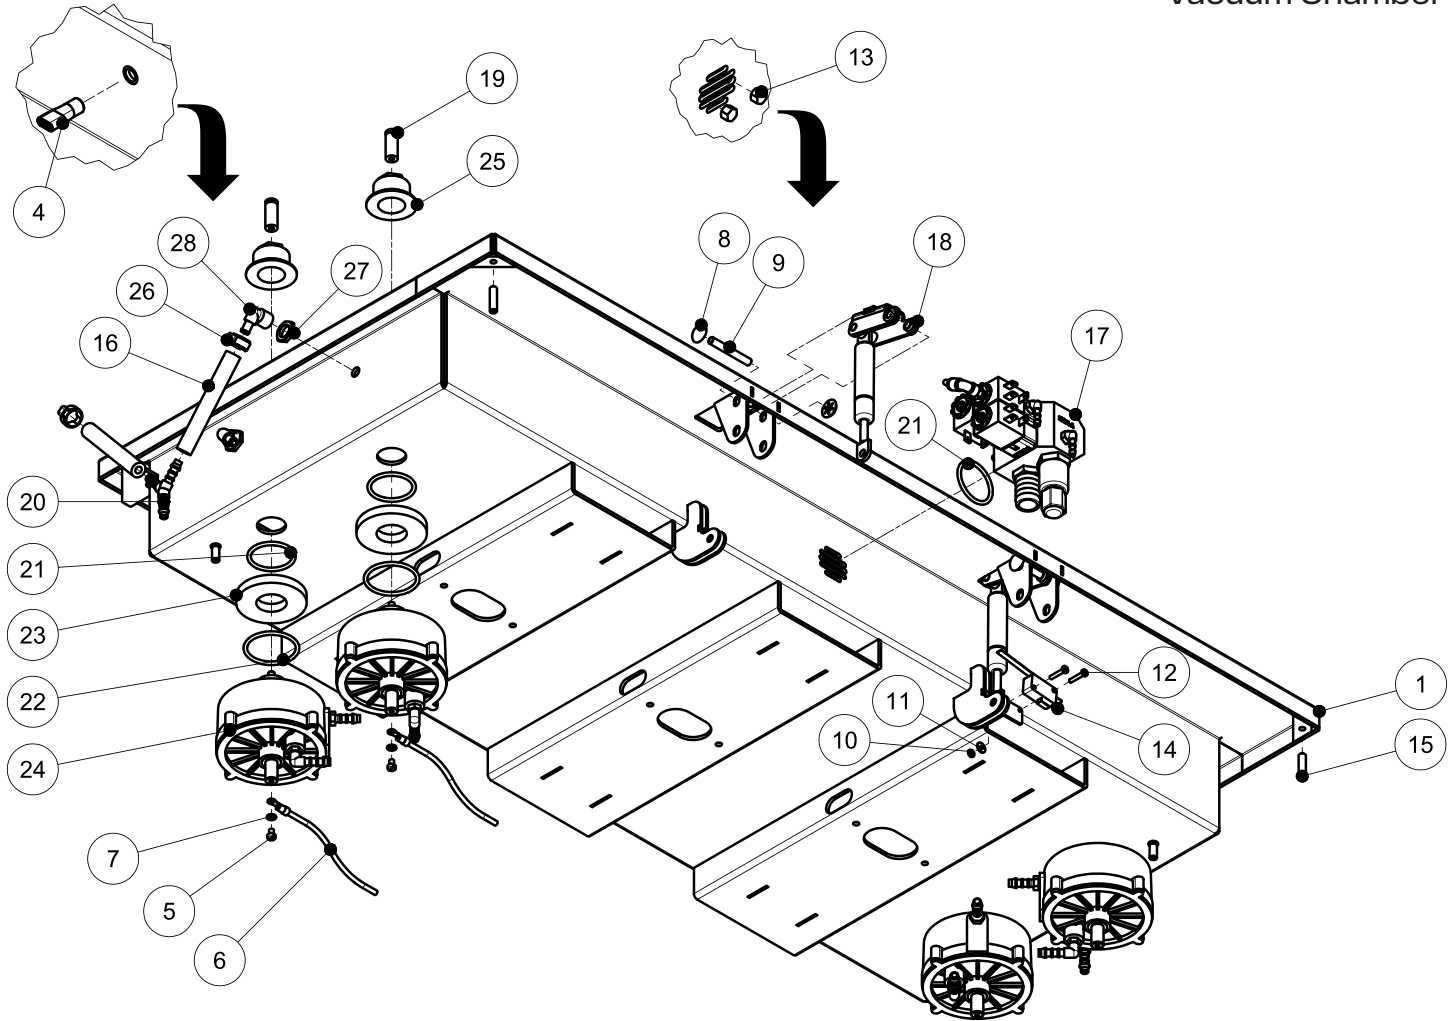

PARTS BREAKDOWN

ITEM	MODEL
59014	VP-NL-0050-SN

Overall

PARTS BREAKDOWN

ITEM	MODEL
59014	VP-NL-0050-SN

Vacuum Chamber

PARTS BREAKDOWN

ITEM	MODEL
59014	VP-NL-0050-SN

Seal Lid

PARTS BREAKDOWN

ITEM	MODEL
59014	VP-NL-0050-SN

PARTS BREAKDOWN

ITEM	MODEL
59014	VP-NL-0050-SN

Air Valve

PARTS BREAKDOWN

ITEM	MODEL
59014	VP-NL-0050-SN

Switch Box

PARTS BREAKDOWN

ITEM	MODEL
59014	VP-NL-0050-SN

Control Panel

PARTS BREAKDOWN

ITEM	MODEL
59014	VP-NL-0050-SN

Overall

Item No.	Description	Position	Item No.	Description	Position	Item No.	Description	Position
65864	Housing T5 for 59014	1	65870	Lid Closure E-163 for 59014	54	27789	Slott.Rais.Counter.Head Screw M4x10 DIN7985 A2 for 59014	66
AI921	21m3 Vacuum Pump for 59014	2	65846	Elma Cover Knob 040-3020 Black for 59014	56	27796	Sticker Oil for 59014	67
65865	Bottom Plate T5 for 59014	3	27824	Castle Washer M6 for 59014	57	27794	Sticker Machine Type for 59014	68
AI879	Control Panel Small-PCB 1-Program for 59014	11	65792	M6x16 Cylinder Head Cap Screw DIN 912 for 59014	58	35224	Sticker 98x65 Yellow for 59014	69
65834	Vibration Absorber D=25 H=17 M6x10 for 59014	16	65836	Hucknagel Magna-Lok MGLP-B6-4 for 59014	59	27795	Sticker Tension Triangle for 59014	70
62719	Switch Box Model-I SC-DC for 59014	18	35219	Flat Washer M8 D9021 A2 for 59014	60	35223	Sticker 19x38 Yellow for 59014	71
35285	Valve 2/2 MA-222-003-P27-SAH 24 for 59014	26	35220	Hexagon Screw M8x10 DIN933 A2 for 59014	61	65748	Hose Bill G1-2x19mm OU. for 59014	72
35207	Brass Hose Coupling 1/8x6 Ext. for 59014	27	65750	M8x45 Hexagon Socket Set Screw DIN 916 for 59014	62	27835	Hose Clip ABA 15-24mm for 59014	73
65842	Seal Bar DS-3-320 for 59014	33	65751	M8 Hexagon Cap Nut DIN 917 for 59014	63	15832	PVC Suction Hose HNA-20x3.4mm for 59014	74
65868	Insert Plate M3/T5-KK for 59014	52	30005	Hexagon Screw M6x12 DIN933 A2 for 59014	64	65740	Cap Small Holder 04-Control for 59014	75
65869	Rear Wall T5 for 59014	53	65749	M6 Hex Nut Din 985 for 59014	65			