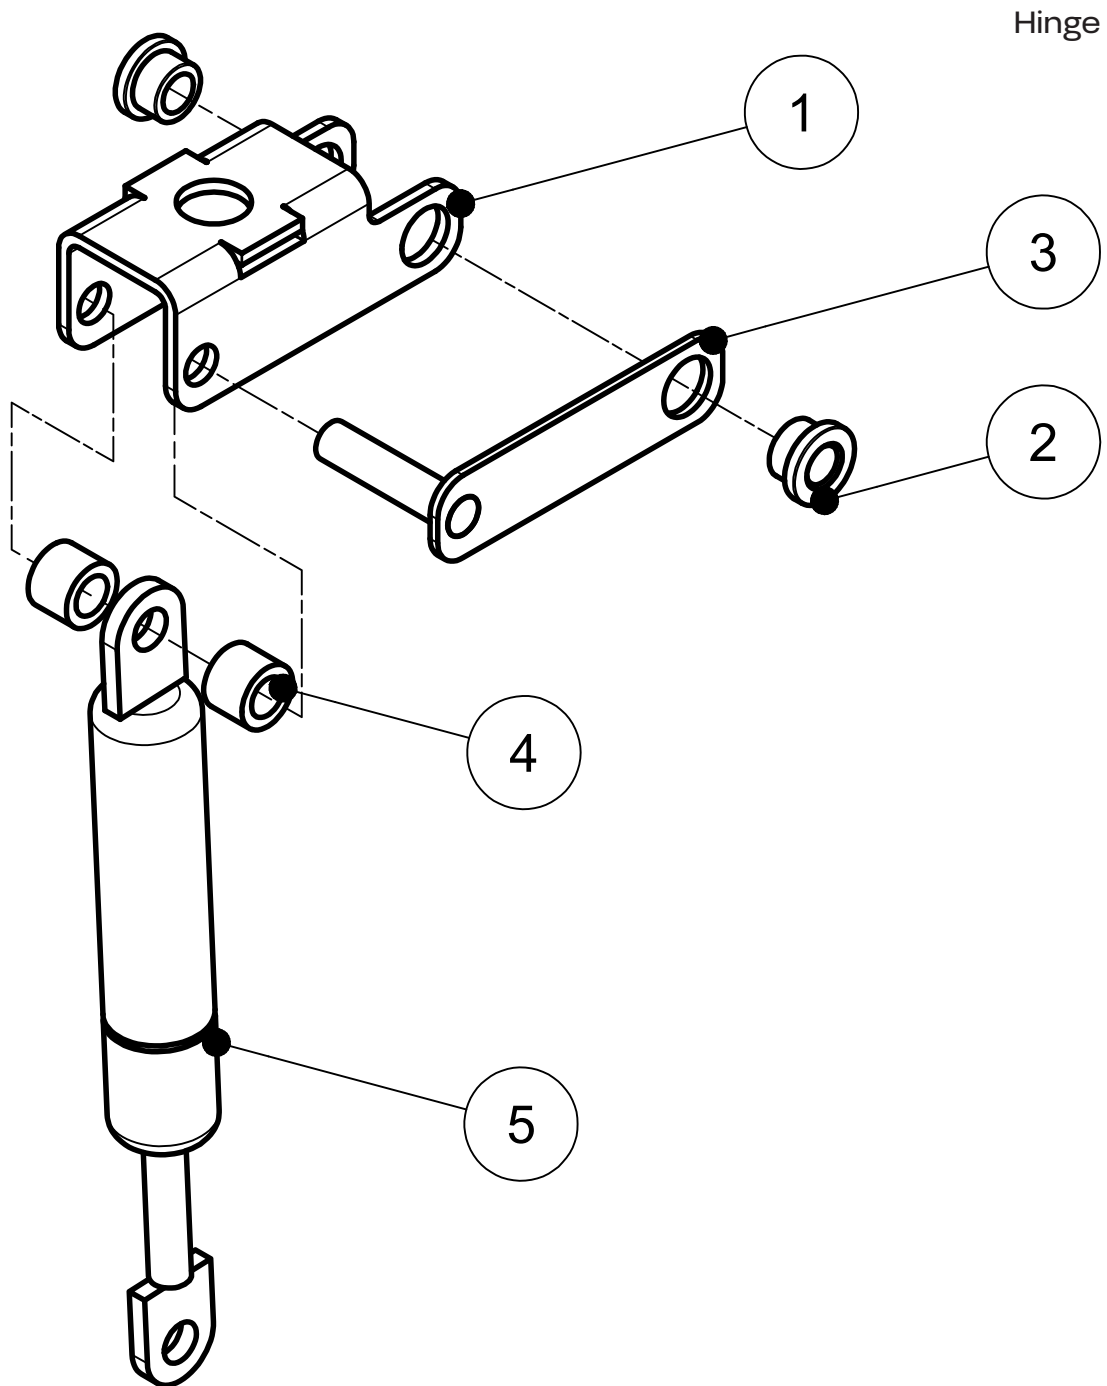

PARTS BREAKDOWN

ITEM	MODEL
59014	VP-NL-0050-SN

Overall

PARTS BREAKDOWN

ITEM	MODEL
59014	VP-NL-0050-SN

Vacuum Chamber

PARTS BREAKDOWN

ITEM	MODEL
59014	VP-NL-0050-SN

Seal Lid

PARTS BREAKDOWN

ITEM	MODEL
59014	VP-NL-0050-SN

PARTS BREAKDOWN

ITEM	MODEL
59014	VP-NL-0050-SN

Air Valve

PARTS BREAKDOWN

ITEM	MODEL
59014	VP-NL-0050-SN

PARTS BREAKDOWN

ITEM	MODEL
59014	VP-NL-0050-SN

Vacuum Chamber

Item No.	Description	Position	Item No.	Description	Position	Item No.	Description	Position
AI922	Vacuum Tray T5 / S50 for 59014	1	65772	M3 Washer DIN 9021 for 59014	11	27381	O-Ring 34x3mm for 59014	21
AI923	Blindstop 1/8" Bu Zesk MS-VN for 59014	2	AI850	M3x16 Cross Recessed Raised Cheese Head Screws - DIN 7985 for 59014	12	27832	O-Ring 40x3mm for 59014	22
35431	Sealing Washer 0251796/0251797 for 59014	3	AI846	M5 Hexagon Cap Nut DIN 917 for 59014	13	65774	Distance Ring 8mm for Seal Cilinder 90mm for 59014	23
35202	Gas Nozzle STST 1/8 for 59014	4	15775	Micro Switch MV3003L for 59014	14	65764	Seal Cylinder 90mm Trough Shaft Assemb. for 59014	24
27830	Slotted Cheese Head Screw M4x6 A2 DIN84 for 59014	5	27788	Adj.Screw/Soc.Head M6x25 DIN916 A2 for 59014	15	27799	Plastic Nut M24 for 59014	25
65775	Seal Cord C1 for 59014	6	27837	Hose (O2) Drago 6x13 for 59014	16	30019	Hose Clip Klemfa 12.8x14.8mm for 59014	26
65776	Spring Washer DIN 127 - A4 for 59014	7	62740	Vacuum Valve D4 for 59014	17	30010	Brass Nut 1/4 for 59014	27
27810	Spring Ring with Cover 6mm / Shaft Locker with Cover for 59014	8	AI924	T5/M3 Hinge Part Assembled for 59014	18	35201	Elbow Brass for Gas Pipe for 59014	28
AI888	Hinge Shaft TT-03 for 59014	9	65765	Extension Seal Cylinder 27mm for 59014	19			
27823	Hexagon Nut M3 DIN934 A2 for 59014	10	30017	Y Connecting Piece 6mm for 59014	20			