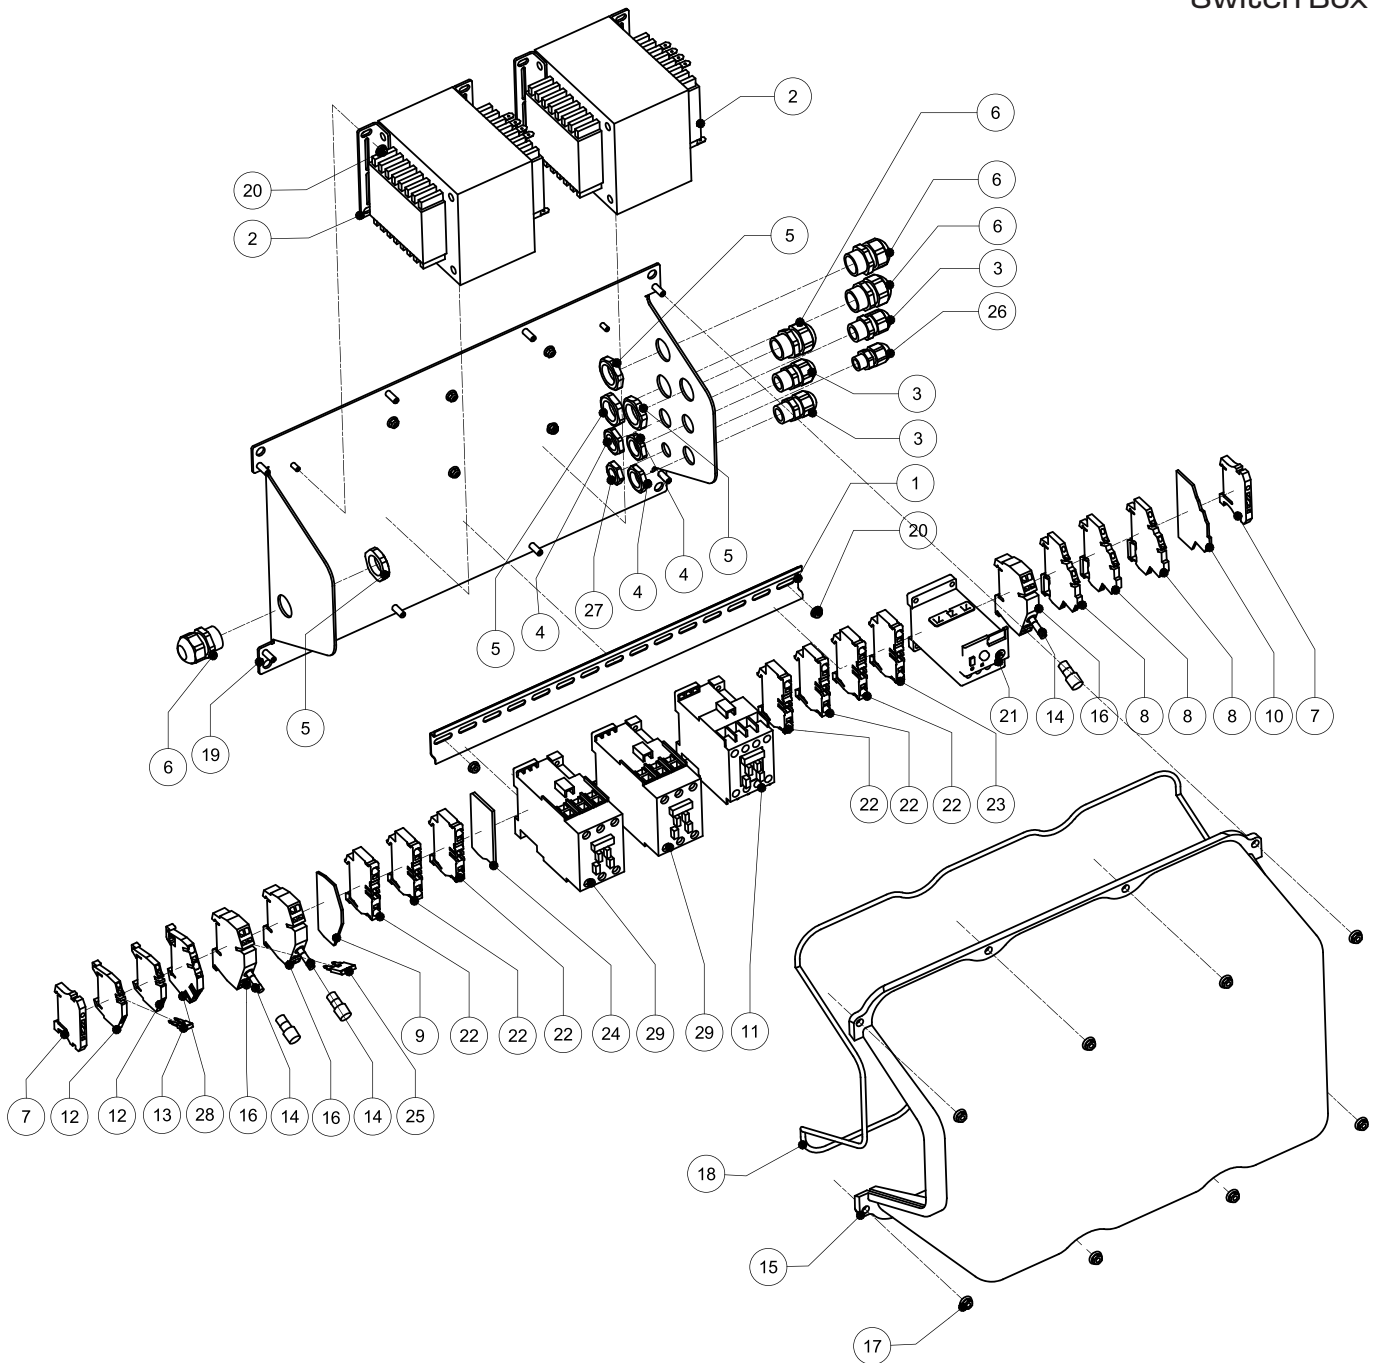

Seal Lid

PARTS BREAKDOWN

ITEM	MODEL
59014	VP-NL-0050-SN

PARTS BREAKDOWN

ITEM	MODEL
59014	VP-NL-0050-SN

Air Valve

PARTS BREAKDOWN

ITEM	MODEL
59014	VP-NL-0050-SN

Switch Box

PARTS BREAKDOWN

ITEM	MODEL
59014	VP-NL-0050-SN

Control Panel

PARTS BREAKDOWN

ITEM	MODEL
59014	VP-NL-0050-SN

Overall

Item No.	Description	Position	Item No.	Description	Position	Item No.	Description	Position
65864	Housing T5 for 59014	1	65870	Lid Closure E-163 for 59014	54	27789	Slott.Rais.Counter.Head Screw M4x10 DIN7985 A2 for 59014	66
AI921	21m3 Vacuum Pump for 59014	2	65846	Elma Cover Knob 040-3020 Black for 59014	56	27796	Sticker Oil for 59014	67
65865	Bottom Plate T5 for 59014	3	27824	Castle Washer M6 for 59014	57	27794	Sticker Machine Type for 59014	68
AI879	Control Panel Small-PCB 1-Program for 59014	11	65792	M6x16 Cylinder Head Cap Screw DIN 912 for 59014	58	35224	Sticker 98x65 Yellow for 59014	69
65834	Vibration Absorber D=25 H=17 M6x10 for 59014	16	65836	Hucknagel Magna-Lok MGLP-B6-4 for 59014	59	27795	Sticker Tension Triangle for 59014	70
62719	Switch Box Model-I SC-DC for 59014	18	35219	Flat Washer M8 D9021 A2 for 59014	60	35223	Sticker 19x38 Yellow for 59014	71
35285	Valve 2/2 MA-222-003-P27-SAH 24 for 59014	26	35220	Hexagon Screw M8x10 DIN933 A2 for 59014	61	65748	Hose Bill G1-2x19mm OU. for 59014	72
35207	Brass Hose Coupling 1/8x6 Ext. for 59014	27	65750	M8x45 Hexagon Socket Set Screw DIN 916 for 59014	62	27835	Hose Clip ABA 15-24mm for 59014	73
65842	Seal Bar DS-3-320 for 59014	33	65751	M8 Hexagon Cap Nut DIN 917 for 59014	63	15832	PVC Suction Hose HNA-20x3.4mm for 59014	74
65868	Insert Plate M3/T5-KK for 59014	52	30005	Hexagon Screw M6x12 DIN933 A2 for 59014	64	65740	Cap Small Holder 04-Control for 59014	75
65869	Rear Wall T5 for 59014	53	65749	M6 Hex Nut Din 985 for 59014	65			