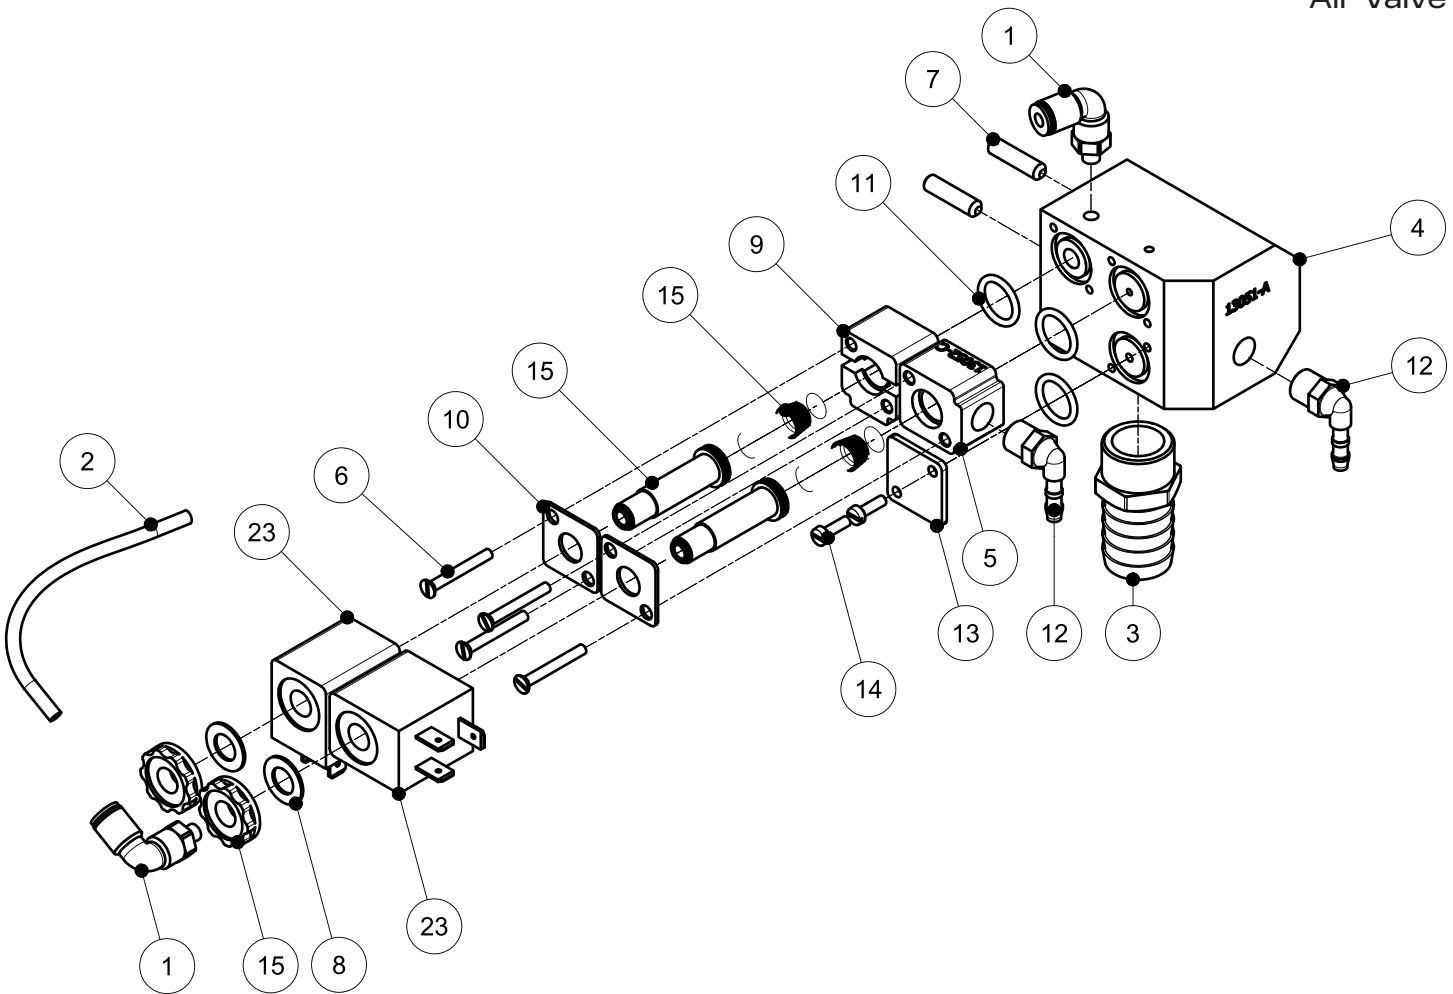

Seal Lid

PARTS BREAKDOWN

ITEM	MODEL
59014	VP-NL-0050-SN

PARTS BREAKDOWN

ITEM	MODEL
59014	VP-NL-0050-SN

Air Valve

PARTS BREAKDOWN

ITEM	MODEL
59014	VP-NL-0050-SN

PARTS BREAKDOWN

ITEM	MODEL
59014	VP-NL-0050-SN

Vacuum Chamber

Item No.	Description	Position	Item No.	Description	Position	Item No.	Description	Position
AI922	Vacuum Tray T5 / S50 for 59014	1	65772	M3 Washer DIN 9021 for 59014	11	27381	O-Ring 34x3mm for 59014	21
AI923	Blindstop 1/8" Bu Zesk MS-VN for 59014	2	AI850	M3x16 Cross Recessed Raised Cheese Head Screws - DIN 7985 for 59014	12	27832	O-Ring 40x3mm for 59014	22
35431	Sealing Washer 0251796/0251797 for 59014	3	AI846	M5 Hexagon Cap Nut DIN 917 for 59014	13	65774	Distance Ring 8mm for Seal Cilinder 90mm for 59014	23
35202	Gas Nozzle STST 1/8 for 59014	4	15775	Micro Switch MV3003L for 59014	14	65764	Seal Cylinder 90mm Trough Shaft Assemb. for 59014	24
27830	Slotted Cheese Head Screw M4x6 A2 DIN84 for 59014	5	27788	Adj.Screw/Soc.Head M6x25 DIN916 A2 for 59014	15	27799	Plastic Nut M24 for 59014	25
65775	Seal Cord C1 for 59014	6	27837	Hose (O2) Drago 6x13 for 59014	16	30019	Hose Clip Klemfa 12.8x14.8mm for 59014	26
65776	Spring Washer DIN 127 - A4 for 59014	7	62740	Vacuum Valve D4 for 59014	17	30010	Brass Nut 1/4 for 59014	27
27810	Spring Ring with Cover 6mm / Shaft Locker with Cover for 59014	8	AI924	T5/M3 Hinge Part Assembled for 59014	18	35201	Elbow Brass for Gas Pipe for 59014	28
AI888	Hinge Shaft TT-03 for 59014	9	65765	Extension Seal Cylinder 27mm for 59014	19			
27823	Hexagon Nut M3 DIN934 A2 for 59014	10	30017	Y Connecting Piece 6mm for 59014	20			