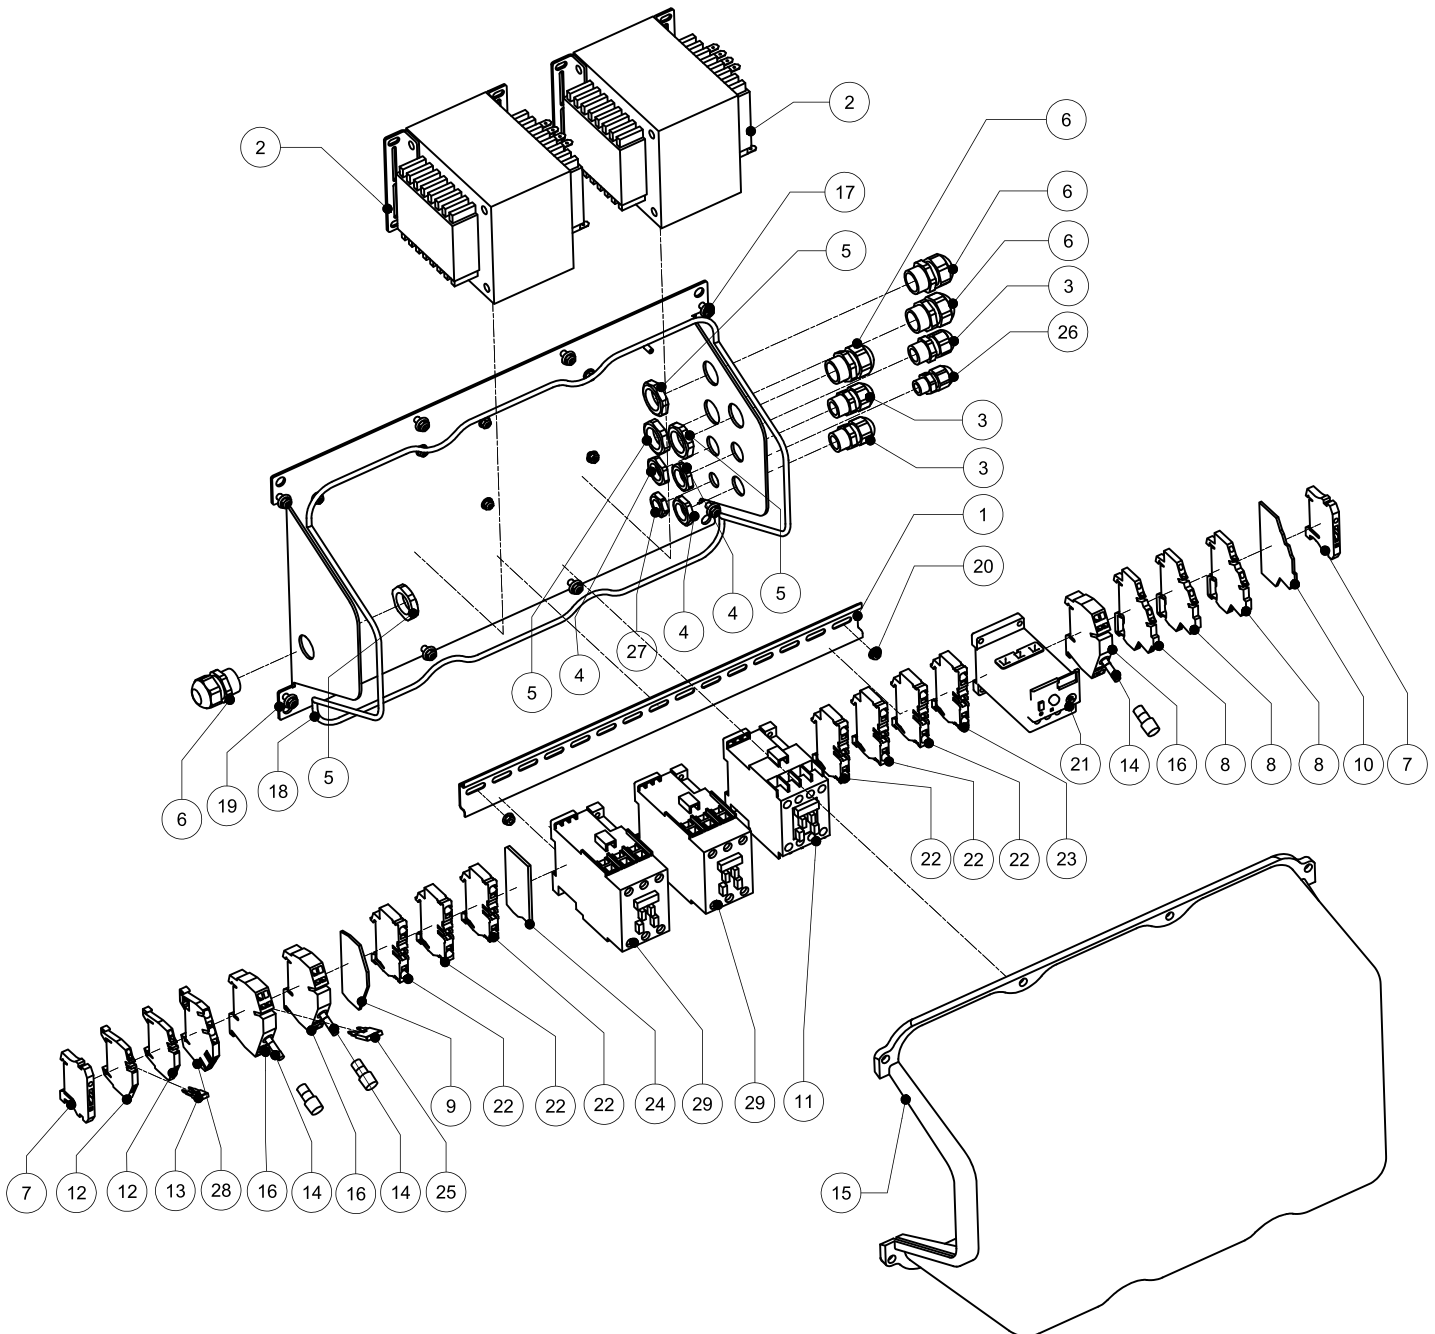

PARTS BREAKDOWN

ITEM	MODEL
59021	VP-NL-0020-MN

Switchbox