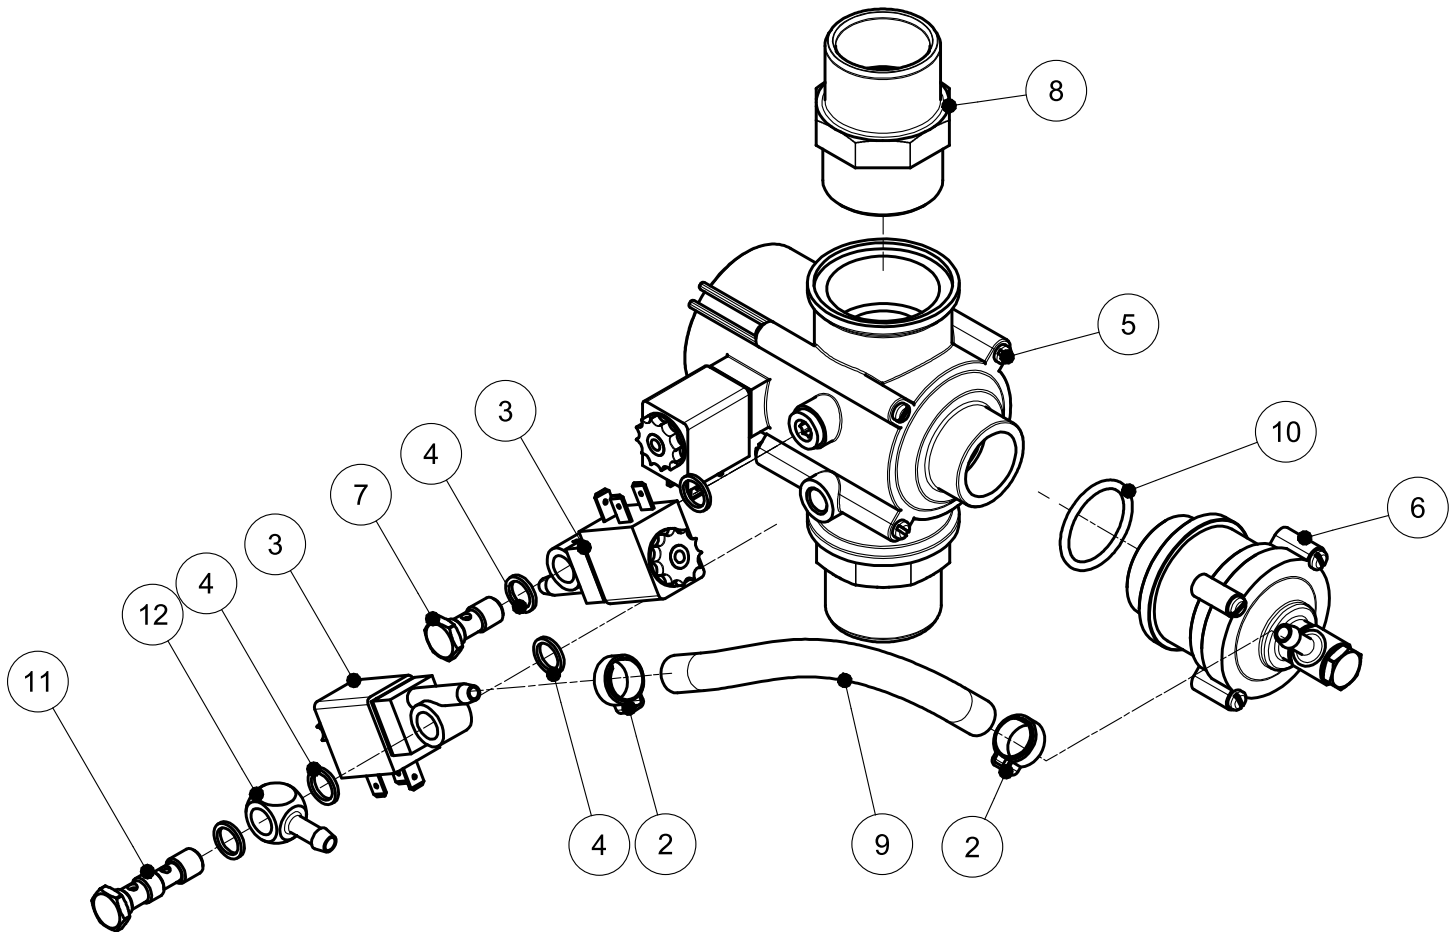

# PARTS BREAKDOWN

ITEM	MODEL
59021	VP-NL-0020-MN

Seal Lid

# PARTS BREAKDOWN

ITEM	MODEL
59021	VP-NL-0020-MN

Manifold

# PARTS BREAKDOWN

ITEM	MODEL
59021	VP-NL-0020-MN

Vacuum Valve

# PARTS BREAKDOWN

ITEM	MODEL
59021	VP-NL-0020-MN

Overall

Item No.	Description	Position	Item No.	Description	Position	Item No.	Description	Position
65778	Base M2 R2 for 59021	13	35391	Adj.Screw/Soc.Head M8x25 DIN916 A2 for 59021	37	35879	Pipe Nipple Half 1.1/4x75 Compl for 59021	49
65780	Pump Busch 40M3/H for 59021	15	35219	Flat Washer M8 D9021 A2 for 59021	38	65798	Hose Ø40mm for 59021	50
65782	Lid Closure M2 R2 for 59021	17	27814	Hexagon Nut M8 DIN934 A2 for 59021	39	35252	Gas Valve for Gas Distribution for 59021	51
65783	Rear Wall M2 R2 for 59021	18	27826	Adj.Screw/Soc.Head M10x50 D916 A2 for 59021	40	35248	Hose Coupling 1/2x10 Ext. for 59021	52
65785	Seal Bar DS-3-505 for 59021	20	65787	M10 Hexagon Cap Nut DIN 917 for 59021	42	65791	Triple Branch Universal Male Elbow 6x10mm x 1/2" for 59021	53
41481	Filler Plate 1"/25mm for 59021	21	27781	Hexagon Flangenut M6 DIN6923 A2 for 59021	43	30026	Slott.Rais.Counter.Head Screw M4x12 DIN7985 A2 for 59021	54
27827	Flat Washer M10 D9021 A2 for 59021	22	15716	3-Way Valve 2000500 for 59021	44	65753	Cap Wide Holder 04-Control for 59021	56
35370	Fixed Castor STST. for 59021	30	30015	Square Hose Coupling 1/4x6 Ext. for 59021	45	27824	Castle Washer M6 for 59021	59
35369	Swivel Castor Black ST.ST. 100mm for 59021	31	27820	Right Hose Coupling 1/8"x6 Ext. for 59021	46	65792	M6x16 Cylinder Head Cap Screw DIN 912 for 59021	60
35300	Hexagon Screw M8x20 DIN933 A2 for 59021	34	65788	Hex Stop 1/4" x 2mm MS-VN for 59021	47			
35372	Castle Washer M8 for 59021	35	35889	Hose Clip ABA 44-56mm for 59021	48			