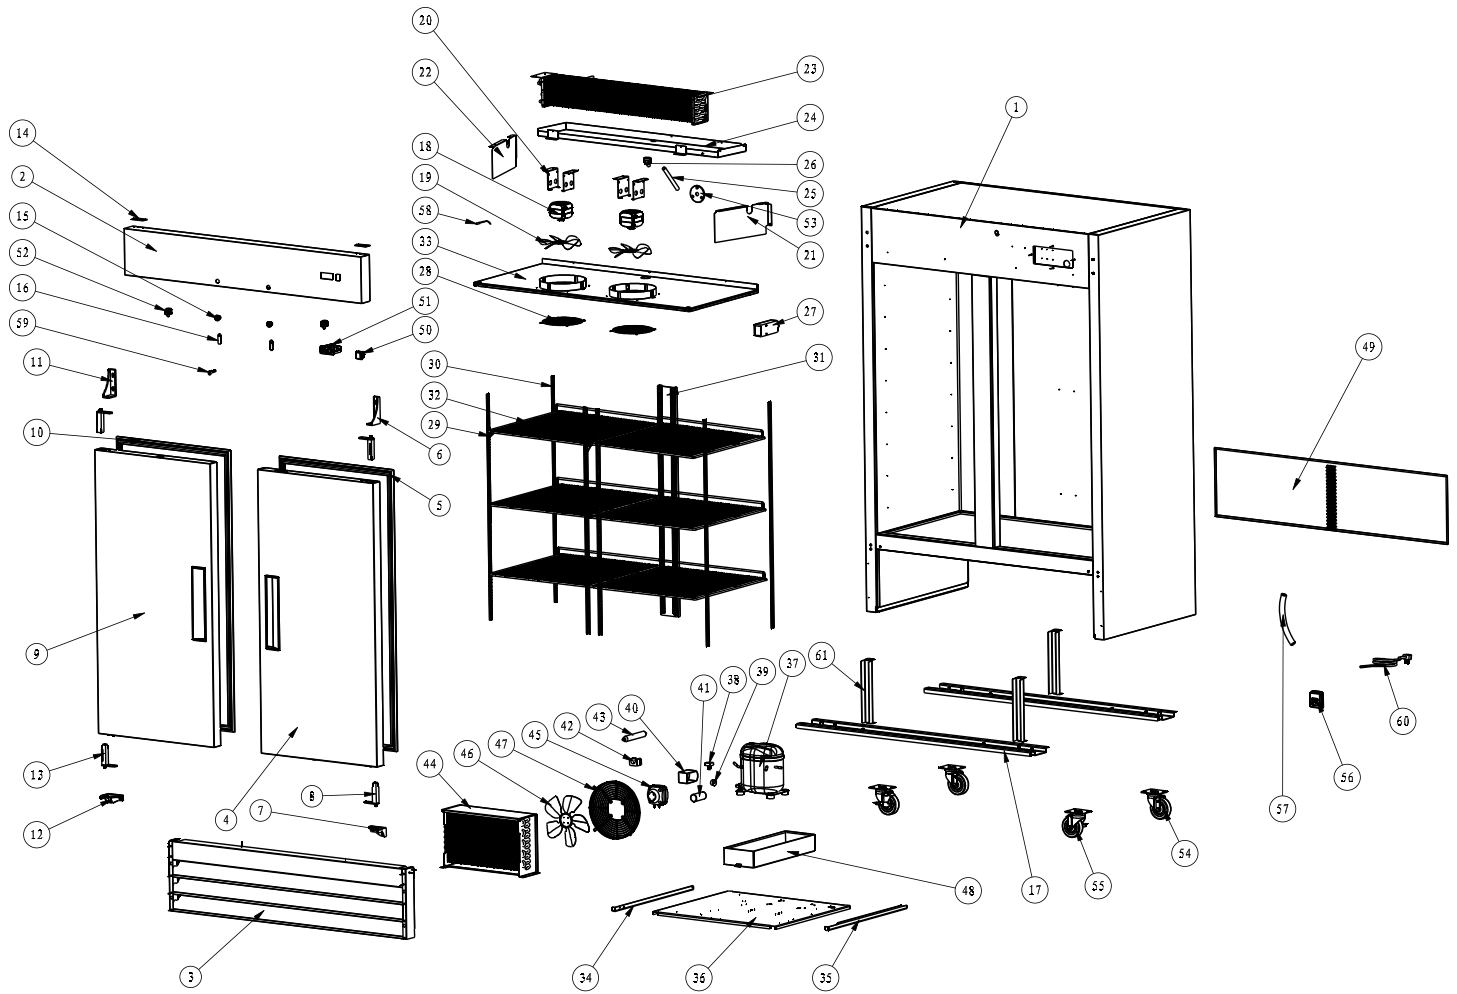

Parts Breakdown

Model **RE-CN-0041E-HC** 59026

Parts Breakdown

Model RE-CN-0041E-HC 59026

Item No.	Description	Position	Item No.	Description	Position	Item No.	Description	Position
AF047	Cabinet for 59026	1	AF033	Left Air Guide Sheet for 59026	22	AF055	Condenser for 59026	44
AI376	Control Panel for 59026	2	AI371	Evaporator for 59026	23	AI374	Condenser Fan Motor for 59026	45
AF048	Front Grill for 59026	3	AF051	Inner Drain Pan for 59026	24	AA764	Condenser/Evaporator Fan Motor Blade for 59026	46
AI377	Right Door for 59026	4	AA969	Drain Hose for 59026	25	AA249	Condenser Fan Motor Cover for 59026	47
AB029	Gasket for 59026	5, 10	69703	Elbow Pipe for 59026	26	AB970	Outer Drain Pan for 59026	48
AA954	Hinge G for 59026	6	AA970	Light Components for 59026	27	AF056	Back Grill for 59026	49
AA956	Hinge H for 59026	7	AF037	Evap Fan Motor Cover for 59026	28	AA124	Power Switch for 59026	50
AA955	Left/Right Spring Hinge for 59026	8, 13	26884	K Clip for 59026	29	AI375	Dixell Temperature Controller for 59026	51
AI370	Left Door for 59026	9	AA809	K Strip for 59026	30	AB977	Door Switch for 59026	52
AB032	Hinge E for 59026	11	AF052	Back Brackets for 59026	31	AF046	Drain Plug for 59026	53
AB033	Hinge F for 59026	12	AA975	Shelf for 59026	32	26247	Caster without Brake for 59026	54
AA959	Hinge for 59026	14	AF053	Evaporator Cover for 59026	33	26246	Caster with Brake for 59026	55
AA197	Lock for 59026	15	AF040	Left Track for Assembling Panel for 59026	34	AA993	Power Plug Fitting Base for 59026	56
AF028	Lock Bolt for 59026	16	AF041	Right Track for Assembling Panel for 59026	35	AA216	Drain Tube for 59026	57
61471	Leg Supporter for 59026	17	AF054	Compressor Unit Installation Board for 59026	36	AA379	Temperature Probe for 59026	58
AF825	Evaporator Fan Motor for 59026	18	AI372	Compressor for 59026	37	AA197	Lock for 59026	59
AA962	Blade of Evaporator Fan Motor for 59026	19	AI373	Compressor Starting Components for 59026	38 - 41	AA805	Power Cord for 59026	60
AF031	Evaporator Fan Motor Holder for 59026	20	AB595	Filter Fixer for 59026	42	AF057	Cabinet Supporter for 59026	61
AF032	Right Air Guide Sheet for 59026	21	AB594	Filter D25x160-B for 59026	43			