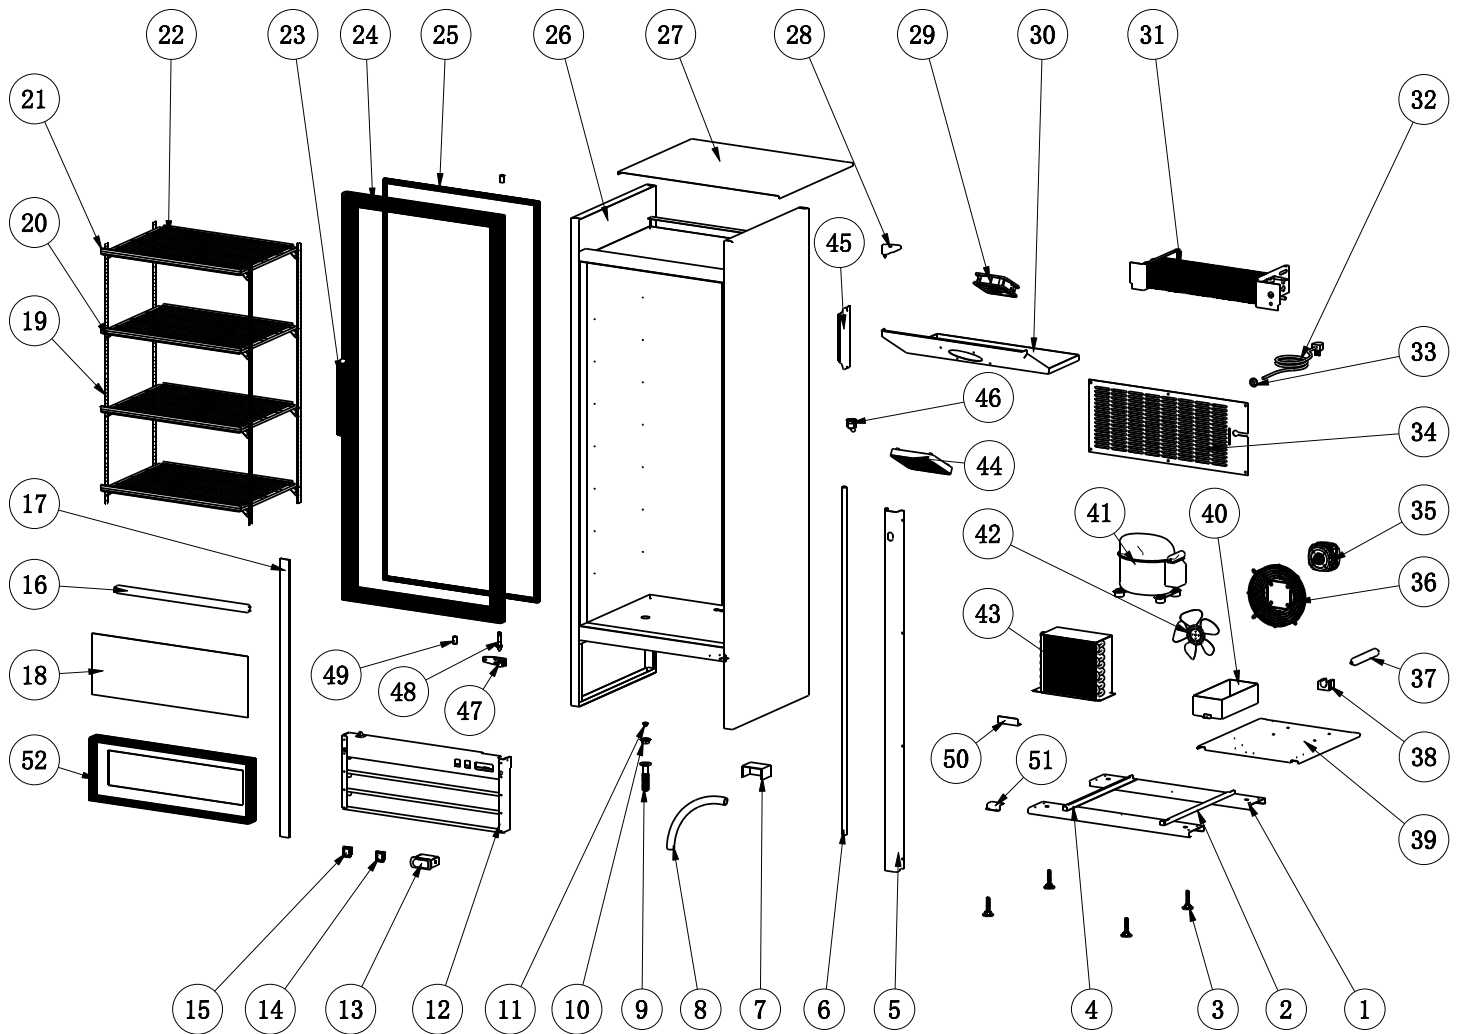

Parts Breakdown

Model **RE-CN-0014E-H** 59035

Parts Breakdown

Model RE-CN-0014E-H 59035

Item No.	Description	Position	Item No.	Description	Position	Item No.	Description	Position
AE907	Castor Supporter for 59035	1	AE911	K Strip for 59035	19	AI968	Filter for 59035	37
AE896	Right Track for Installation Board for 59035	2	26884	K Clip for 59035	20	AB595	Filter Fixer for 59035	38
AA185	Leveling Feet for 59035	3	AA725	Shelf Tag for 59035	21	AE904	Compressor Unit Installation Board for 59035	39
AE897	Left Track for Installation Board for 59035	4	AM514	Shelf for 59035	22	AE905	Outer Drain Pan for 59035	40
AE908	Air Pipe Protection Board for 59035	5	AA695	Glass Door Handle for 59035	23	AI386	Compressor for 59035	41
AA528	Inner Drain Pipe for 59035	6	AA727	Glass Door for 59035	24	AA962	Blade of Evaporator Fan Motor for 59035	42
AA214	Thermostat Water Proof Cover for 59035	7	AA728	Glass Door Gasket for 59035	25	AM517	Condenser for 59035	43
AA216	Drain Tube for 59035	8	AE912	Top Cover for 59035	27	AA710	Evaporator Fan Motor Cover for 59035	44
AA686	Plastic Drain Pipe with Fixer for 59035	9, 10	AB966	Hinge K for 59035	28	AM179	LED Power Supply for 59035	45
AA687	Drain Pipe Cover for 59035	11	AM515	Evaporator Fan Motor for 59035	29	AF036	Elbow Pipe for 59035	46
AE909	Front Grille for 59035	12	AE913	Evaporator Cover for 59035	30	AA713	Hinge J for 59035	47
27185	Carel Temperature Controller PYGX1Z0501 for 59035	13	AA733	Evaporator for 59035	31	AA714	Hinge Axis for 59035	48
AA362	LED Light Switch for 59035	14	AA135	Power Cord for 59035	32	AA715	Axis Cover for 59035	49
AA124	Power Switch for 59035	15	AA703	Power Cord Cover for 59035	33	AB974	Handle for Installation Board for 59035	50
AM513	LED in Light Box for 59035	16	AE914	Back Grill for 59035	34	AA304	Installation Board Limited Block for 59035	51
AG461	LED Light for 59035	17	AM516	Condenser Fan Motor for 59035	35	AA740	Light Box Frame for 59035	52
AA723	Handle of Installation Board for 59035	18	AI960	Condenser Fan Cover for 59035	36			