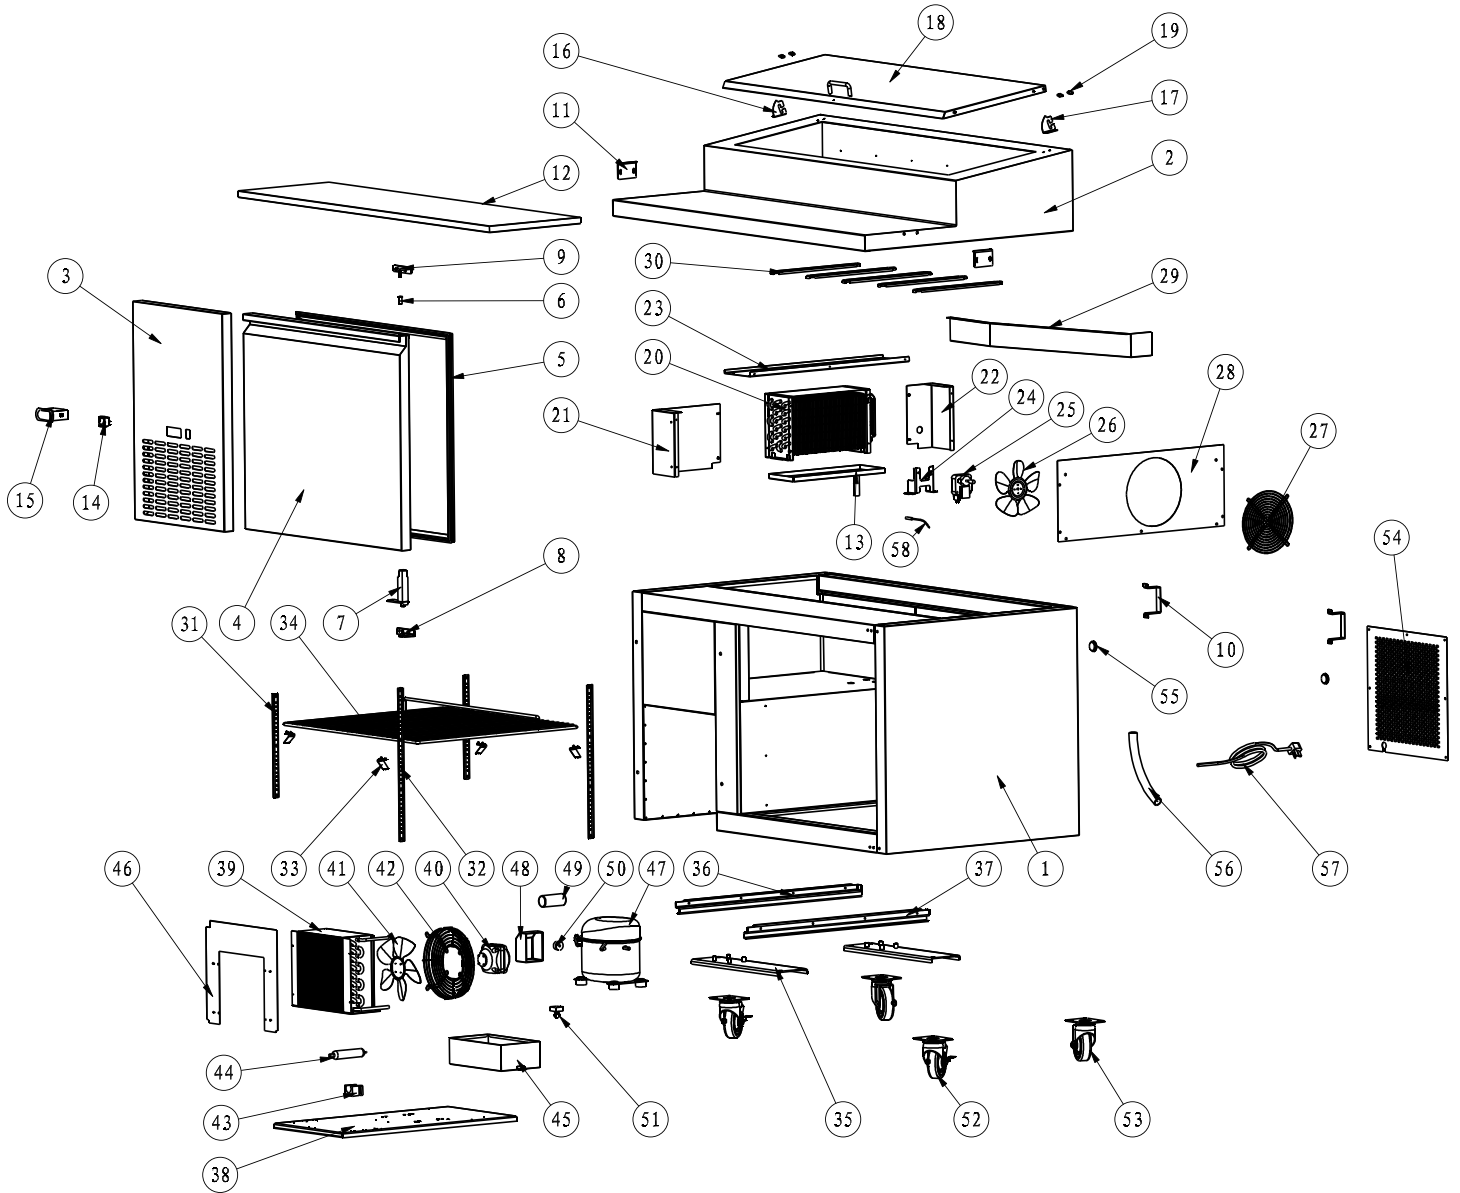

Parts Breakdown

Model PT-CN-1270E-HC 59042

Parts Breakdown

Model PT-CN-1270E-HC 59042

Item No.	Description	Position	Item No.	Description	Position	Item No.	Description	Position
AL962	Cabinet for 59042	1	AB475	Lid Hinge Axis for 59042	19	AL985	Right Compressor Unit Track for 59042	37
AL963	Top Rail for 59042	2	AL973	Evaporator for 59042	20	AL986	Compressor Unit Installation Board for 59042	38
AL964	Control Panel for 59042	3	AL974	Left Support of Evaporator Cover for 59042	21	AB159	Condenser for 59042	39
AL965	Door for 59042	4	AL975	Right Support of Evaporator Cover for 59042	22	AI960	Condenser Fan Cover for 59042	42
AB500	Gasket for 59042	5	AL976	Upper Support of Evaporator Cover for 59042	23	AB595	Filter Fixer for 59042	43
AA388	Axis Cover for 59042	6	AL977	Evaporator Fan Motor Holder for 59042	24	AI968	Filter for 59042	44
AA955	Left/Right Spring Hinge for 59042	7	AL932	Condenser Fan Motor for 59042	25, 40	AA874	Outer Drain Pan for 59042	45
AA360	Bottom Left Hinge for 59042	8	AA962	Blade of Evaporator Fan Motor for 59042	26, 41	AL987	Air Shield Board for 59042	46
AF070	Upper Right Hinge for 59042	9	AA971	Evaporator Fan Motor Cover for 59042	27	AI386	Compressor for 59042	47
AL966	Stand Off Bracket for 59042	10	AL978	Evaporator Cover for 59042	28	AI392	Compressor Starting Components for 59042	48 - 51
AL967	Fixer for Cutting Board for 59042	11	AL979	Air Guide Sheet for 59042	29	26246	Caster with Brake for 59042	52
AL968	Cutting Board for 59042	12	AL980	Pan Bracket-25 for 59042	30	26247	Caster without Brake for 59042	53
AL969	Inner Drain Pan for 59042	13	AF090	K Strip-3 Holes for 59042	31	AL988	Back Grill for 59042	54
AA124	Power Switch for 59042	14	AL981	K Strip-4 Holes for 59042	32	AB169	Foaming Hole Cover for 59042	55
AL929	Thermostat for 59042	15	26884	K Clip for 59042	33	AA133	Drain Hose for 59042	56
AL970	Left Lid Hinge for 59042	16	AL982	Shelf for 59042	34	AA135	Power Cord for 59042	57
AL971	Right Lid Hinge for 59042	17	AL983	Castor Support for 59042	35	AA379	Temperature Probe for 59042	58
AL972	Lid for 59042	18	AL984	Left Compressor Unit Track for 59042	36			