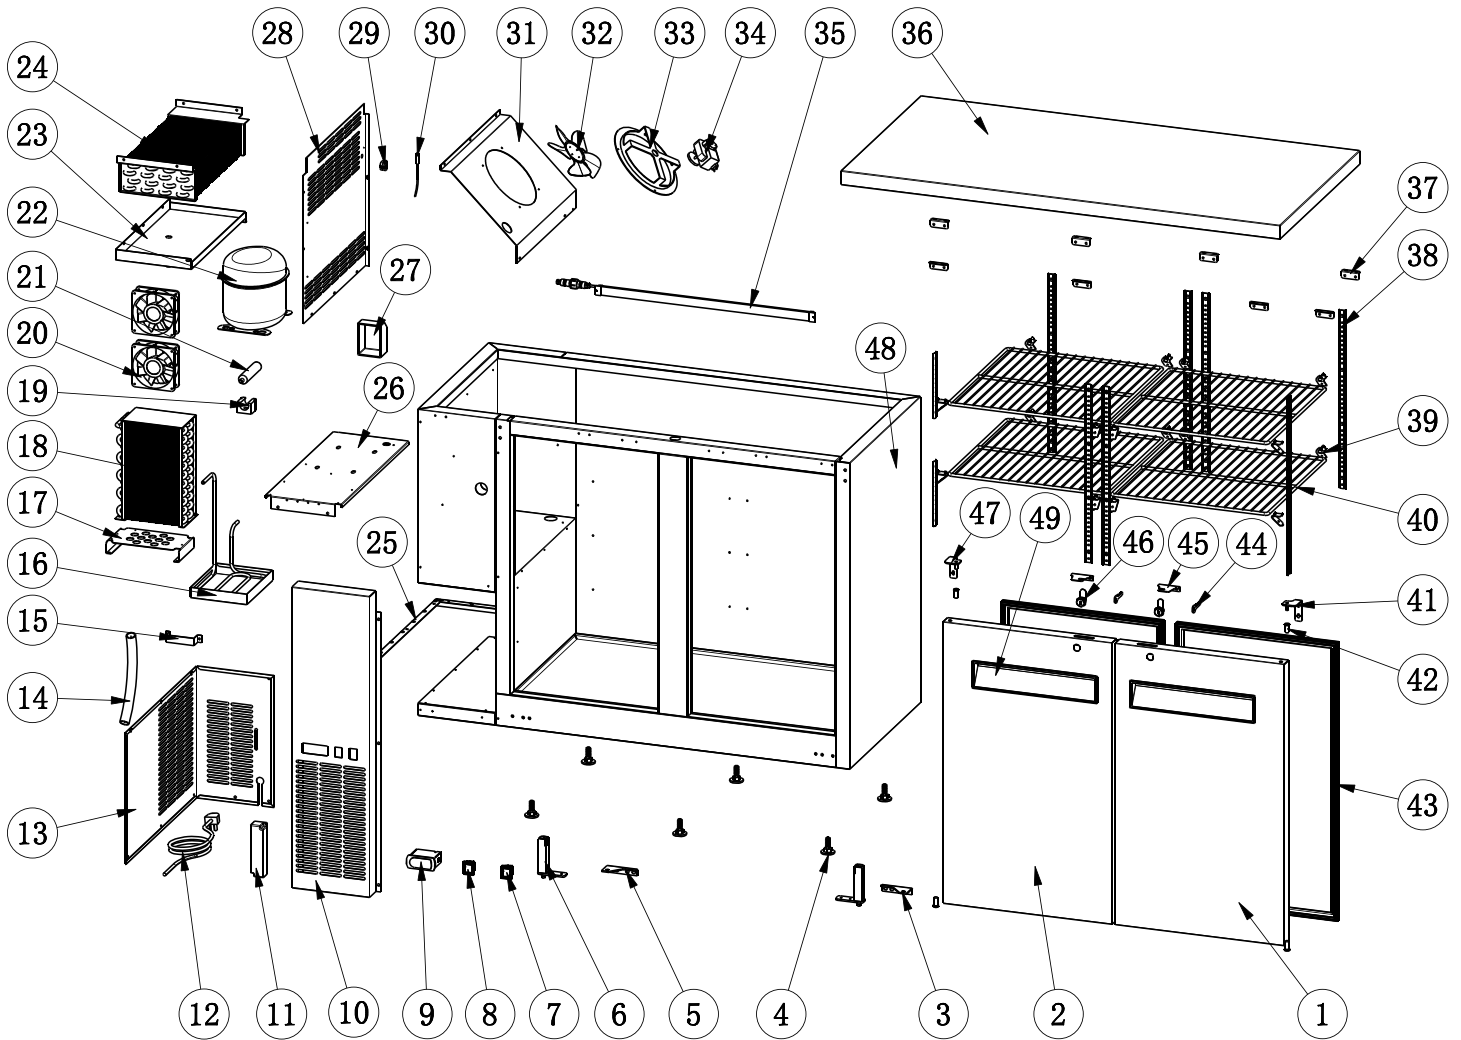

Parts Breakdown

Model BB-CN-0012E-SH 59057

Parts Breakdown

Model BB-CN-0012E-SH 59057

Item No.	Description	Position	Item No.	Description	Position	Item No.	Description	Position
AF774	Right Door for 59057	1	AF778	Condenser Installation Board for 59057	17	AM180	Evaporator Fan Motor for 59057	34
AF775	Left Door for 59057	2	AA155	Condenser for 59057	18	AM181	LED Light for 59057	35
61468	Left Bottom Hinge for 59057	3	AB595	Filter Fixer for 59057	19	AF821	Top Board for 59057	36
AA185	Leveling Feet for 59057	4	AA128	Condenser Fan Motor for 59057	20	AF764	Top Board Fixer for 59057	37
AA360	Bottom Left Hinge for 59057	5	AA371	Filter for 59057	21	AF176	K Strip-4 Holes for 59057	38
AA398	Bottom Hinge Axis for 59057	6	AF088	Compressor for 59057	22	26884	K Clip for 59057	39
AA124	Power Switch for 59057	7	AI396	Inner Drain Pan for 59057	23	AA386	Shelf for 59057	40
AA362	LED Light Switch for 59057	8	AI397	Evaporator for 59057	24	AA436	Upper Right Hinge for 59057	41
27185	Carel Controller PJEZ for 59057	9	AF780	Fixed Mounts for Back Grill for 59057	25	AA388	Axis Cover for 59057	42
AF776	Control Panel for 59057	10	AF781	Compressor Installation Board for 59057	26	AA414	Gasket for 59057	43
AM179	LED Power Supply for 59057	11	AF820	Evaporator Cover for 59057	28	AA196	Key for 59057	44
AA365	Power Cord for 59057	12	AA378	Temperature Probe Fixer for 59057	29	AF761	Lock Plate for 59057	45
AF777	Back Grill for 59057	13	AA379	Temperature Probe for 59057	30	AA197	Lock for 59057	46
AA216	Drain Tube for 59057	14	AF783	Evaporator Fan Installation Board for 59057	31	AF786	Upper Light Hinge for 59057	47
AB974	Handle for Installation Board for 59057	15	AA962	Blade of Evaporator Fan Motor for 59057	32	AA418	Door Handle for 59057	49
AF087	Outer Drain Pan for 59057	16	AL936	Evaporator Fan Holder for 59057	33			