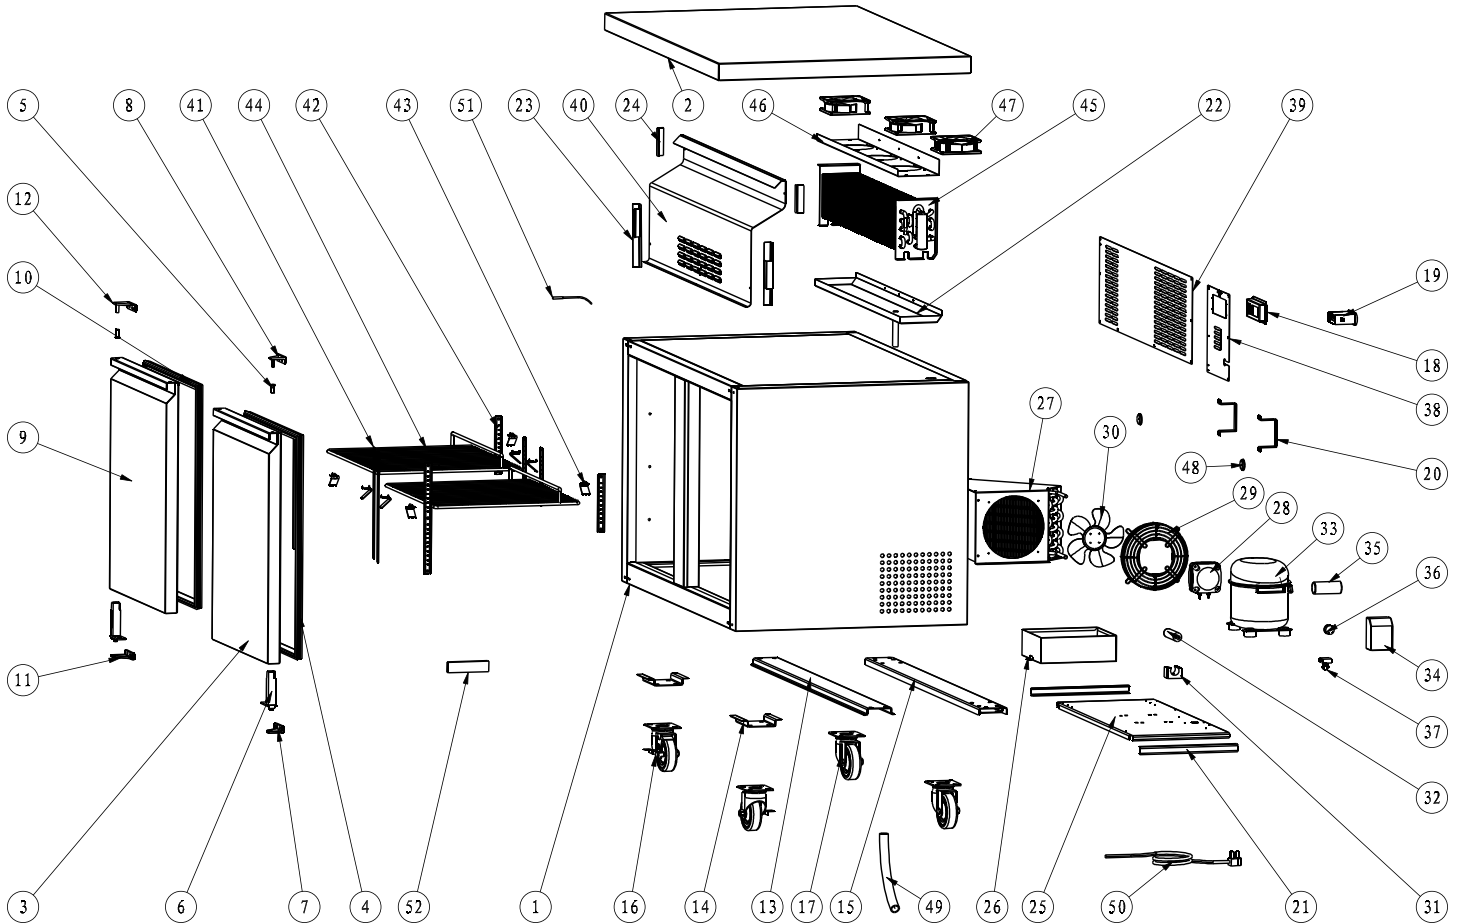

Parts Breakdown

Model RE-CN-0015-HC 59093

Parts Breakdown

Model RE-CN-0015-HC 59093

Item No.	Description	Position	Item No.	Description	Position	Item No.	Description	Position
AM740	Cabinet for 50093	1	AB320	Thermostat Installation Board for 50093	18	AM712	Compressor Starting Kit for 50093	34 - 37
AN078	Top Board for 50093	2	AI375	Thermostat for 50093	19	AM713	Back Grill Metallrio for 50093	38
AN079	Right Door for 50093	3	AF080	Stand Off Bracket for 50093	20	AM714	Back Grill for 50093	39
AB363	Gasket 720 x 635mm for 50093	4, 10	AF085	Compressor Unit Track for 50093	21	AM715	Evaporator Cover for 50093	40
AA388	Axis Cover for 50093	5	AM711	Inner Drain Pan for 50093	22	AF090	K Strip-3 Holes for 50093	41
AI945	Spring Hinge Board for 50093	6	AF738	Evaporator Cover Sticker for 50093	23	AF089	K Strip-2 Holes for 50093	42
AA360	Bottom Left Hinge for 50093	7	AF739	Evaporator Cover Sticker for 50093	24	26884	K Clip for 50093	43
AF070	Upper Right Hinge for 50093	8	AF106	Compressor Unit Installation Board for 50093	25	AB388	Shelf for 50093	44
AM708	Left Door for 50093	9	AA874	Outer Drain Pan for 50093	26	AB221	Evaporator for 50093	45
61468	Left Bottom Hinge for 50093	11	AB159	Condenser for 50093	27	AM716	Fan Motor Installation Board for 50093	46
AB200	Upper Left Hinge for 50093	12	AI963	Condenser Fan Motor for 50093	28	AA128	Condenser Fan Motor for 50093	47
AM709	Castor Support B for 50093	13	AL933	Condenser Fan Cover for 50093	29	AB169	Foaming Hole Cover for 50093	48
AF734	Castor Support C for 50093	14	AI391	Blade of Condenser Fan Motor for 50093	30	AA133	Drain Hose for 50093	49
AM710	Castor Support A for 50093	15	AB595	Filter Fixer for 50093	31	AA135	Power Cord for 50093	50
26246	Caster with Brake for 50093	16	AI968	Filter for 50093	32	AA379	Temperature Probe for 50093	51
26247	Caster without Brake for 50093	17	AE906	Compressor for 50093	33	AA596	Thermometer for 50093	52