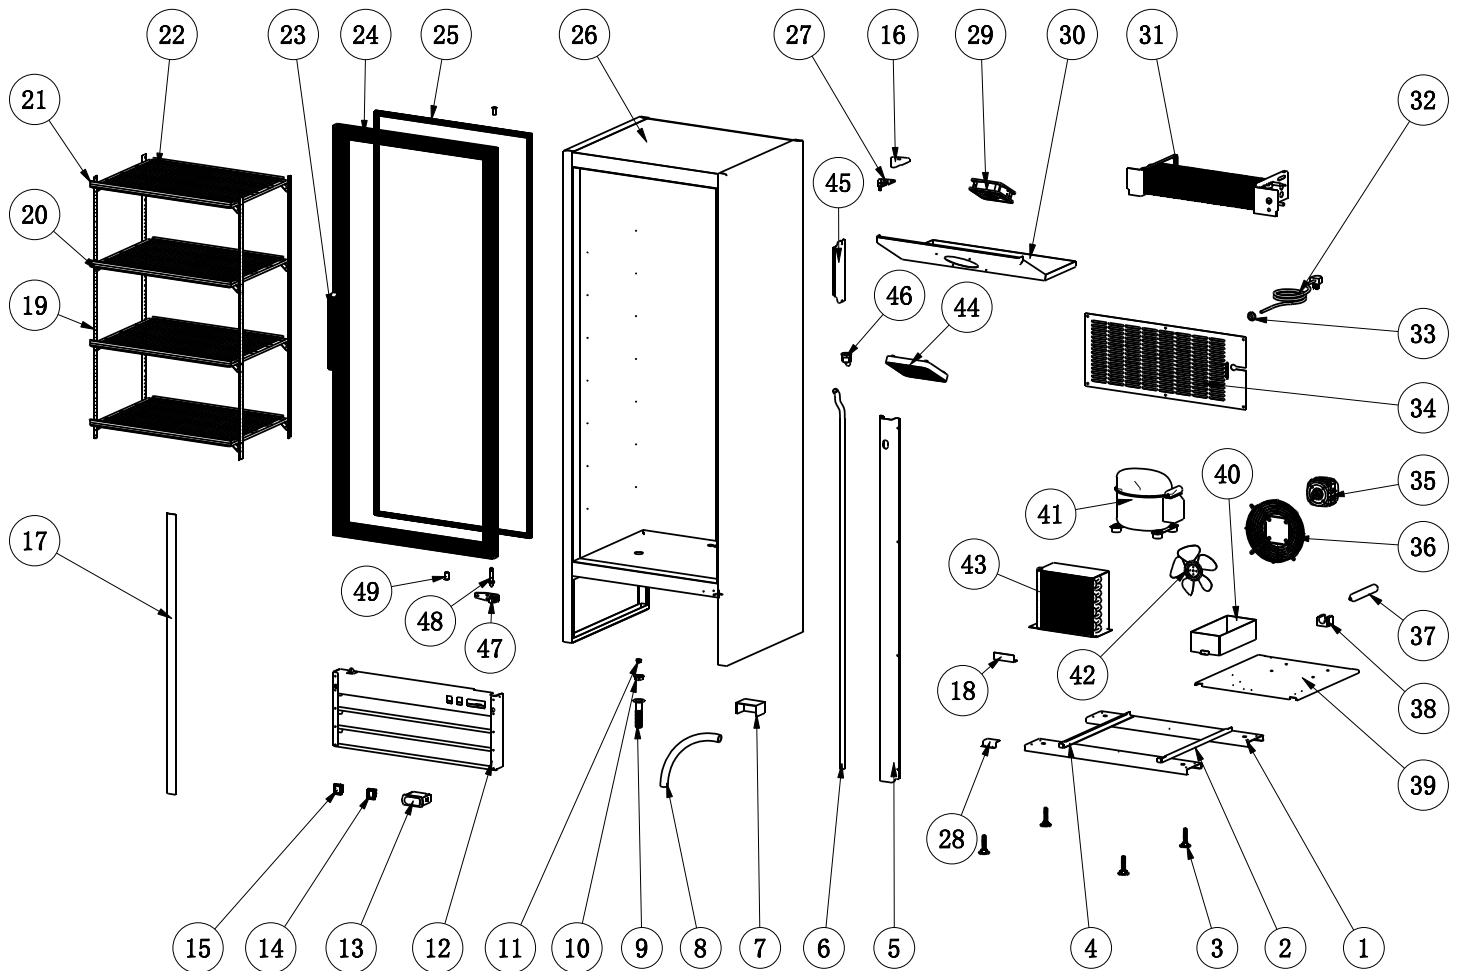

Parts Breakdown

Model RE-CN-0009EB-HC 59133

Parts Breakdown

Model RE-CN-0009EB-HC 59133

Item No.	Description	Position	Item No.	Description	Position	Item No.	Description	Position
AE895	Castor Supporter for 59133	1	AB974	Handle for Installation Board for 59133	18	AF825	Evaporator Fan Motor for 59133	35
AE896	Right Track for Installation Board for 59133	2	AE900	K Strip for 59133	19	AA207	Condenser Fan Motor Cover for 59133	36
AA185	Leveling Feet for 59133	3	26884	K Clip for 59133	20	AB594	Filter D25x160-B for 59133	37
AE897	Left Track for Installation Board for 59133	4	AA693	Shelf Tag for 59133	21	AB595	Filter Fixer for 59133	38
AE898	Back Plate for 59133	5	AA694	Shelf for 59133	22	AE904	Compressor Unit Installation Board for 59133	39
AA528	Inner Drain Pipe for 59133	6	AA695	Glass Door Handle for 59133	23	AE905	Outer Drain Pan for 59133	40
AI385	Waterproof Cover of Thermostat for 59133	7	AA696	Glass Door for 59133	24	AI386	Compressor for 59133	41
AA216	Drain Tube for 59133	8	AA697	Glass Door Gasket for 59133	25	AA208	Condenser Fan Blade for 59133	42
AA686	Plastic Drain Pipe with Fixer for 59133	9, 10	AA699	Hinge I for 59133	27	AA709	Condenser for 59133	43
AA687	Drain Pipe Cover for 59133	11	AA304	Installation Board Limited Block for 59133	28	AA710	Evaporator Fan Motor Cover for 59133	44
AT309	Front Grill for 59133	12	AA128	Condenser Fan Motor for 59133	29	AA711	LED Power Supply for 59133	45
27185	Carel Temperature Controller PYGX1Z0501 for 59133	13	AE902	Evaporator Cover for 59133	30	AA712	Inner Drain Tube Connector for 59133	46
AA362	LED Light Switch for 59133	14	AA702	Evaporator for 59133	31	AA713	Hinge J for 59133	47
AA124	Power Switch for 59133	15	AA135	Power Cord for 59133	32	AA714	Hinge Axis for 59133	48
AA689	Hinge Cover White for 59133	16	AA703	Power Cord Cover for 59133	33	AA715	Axis Cover for 59133	49
AA690	LED Light for 59133	17	AT310	Back Grill for 59133	34			